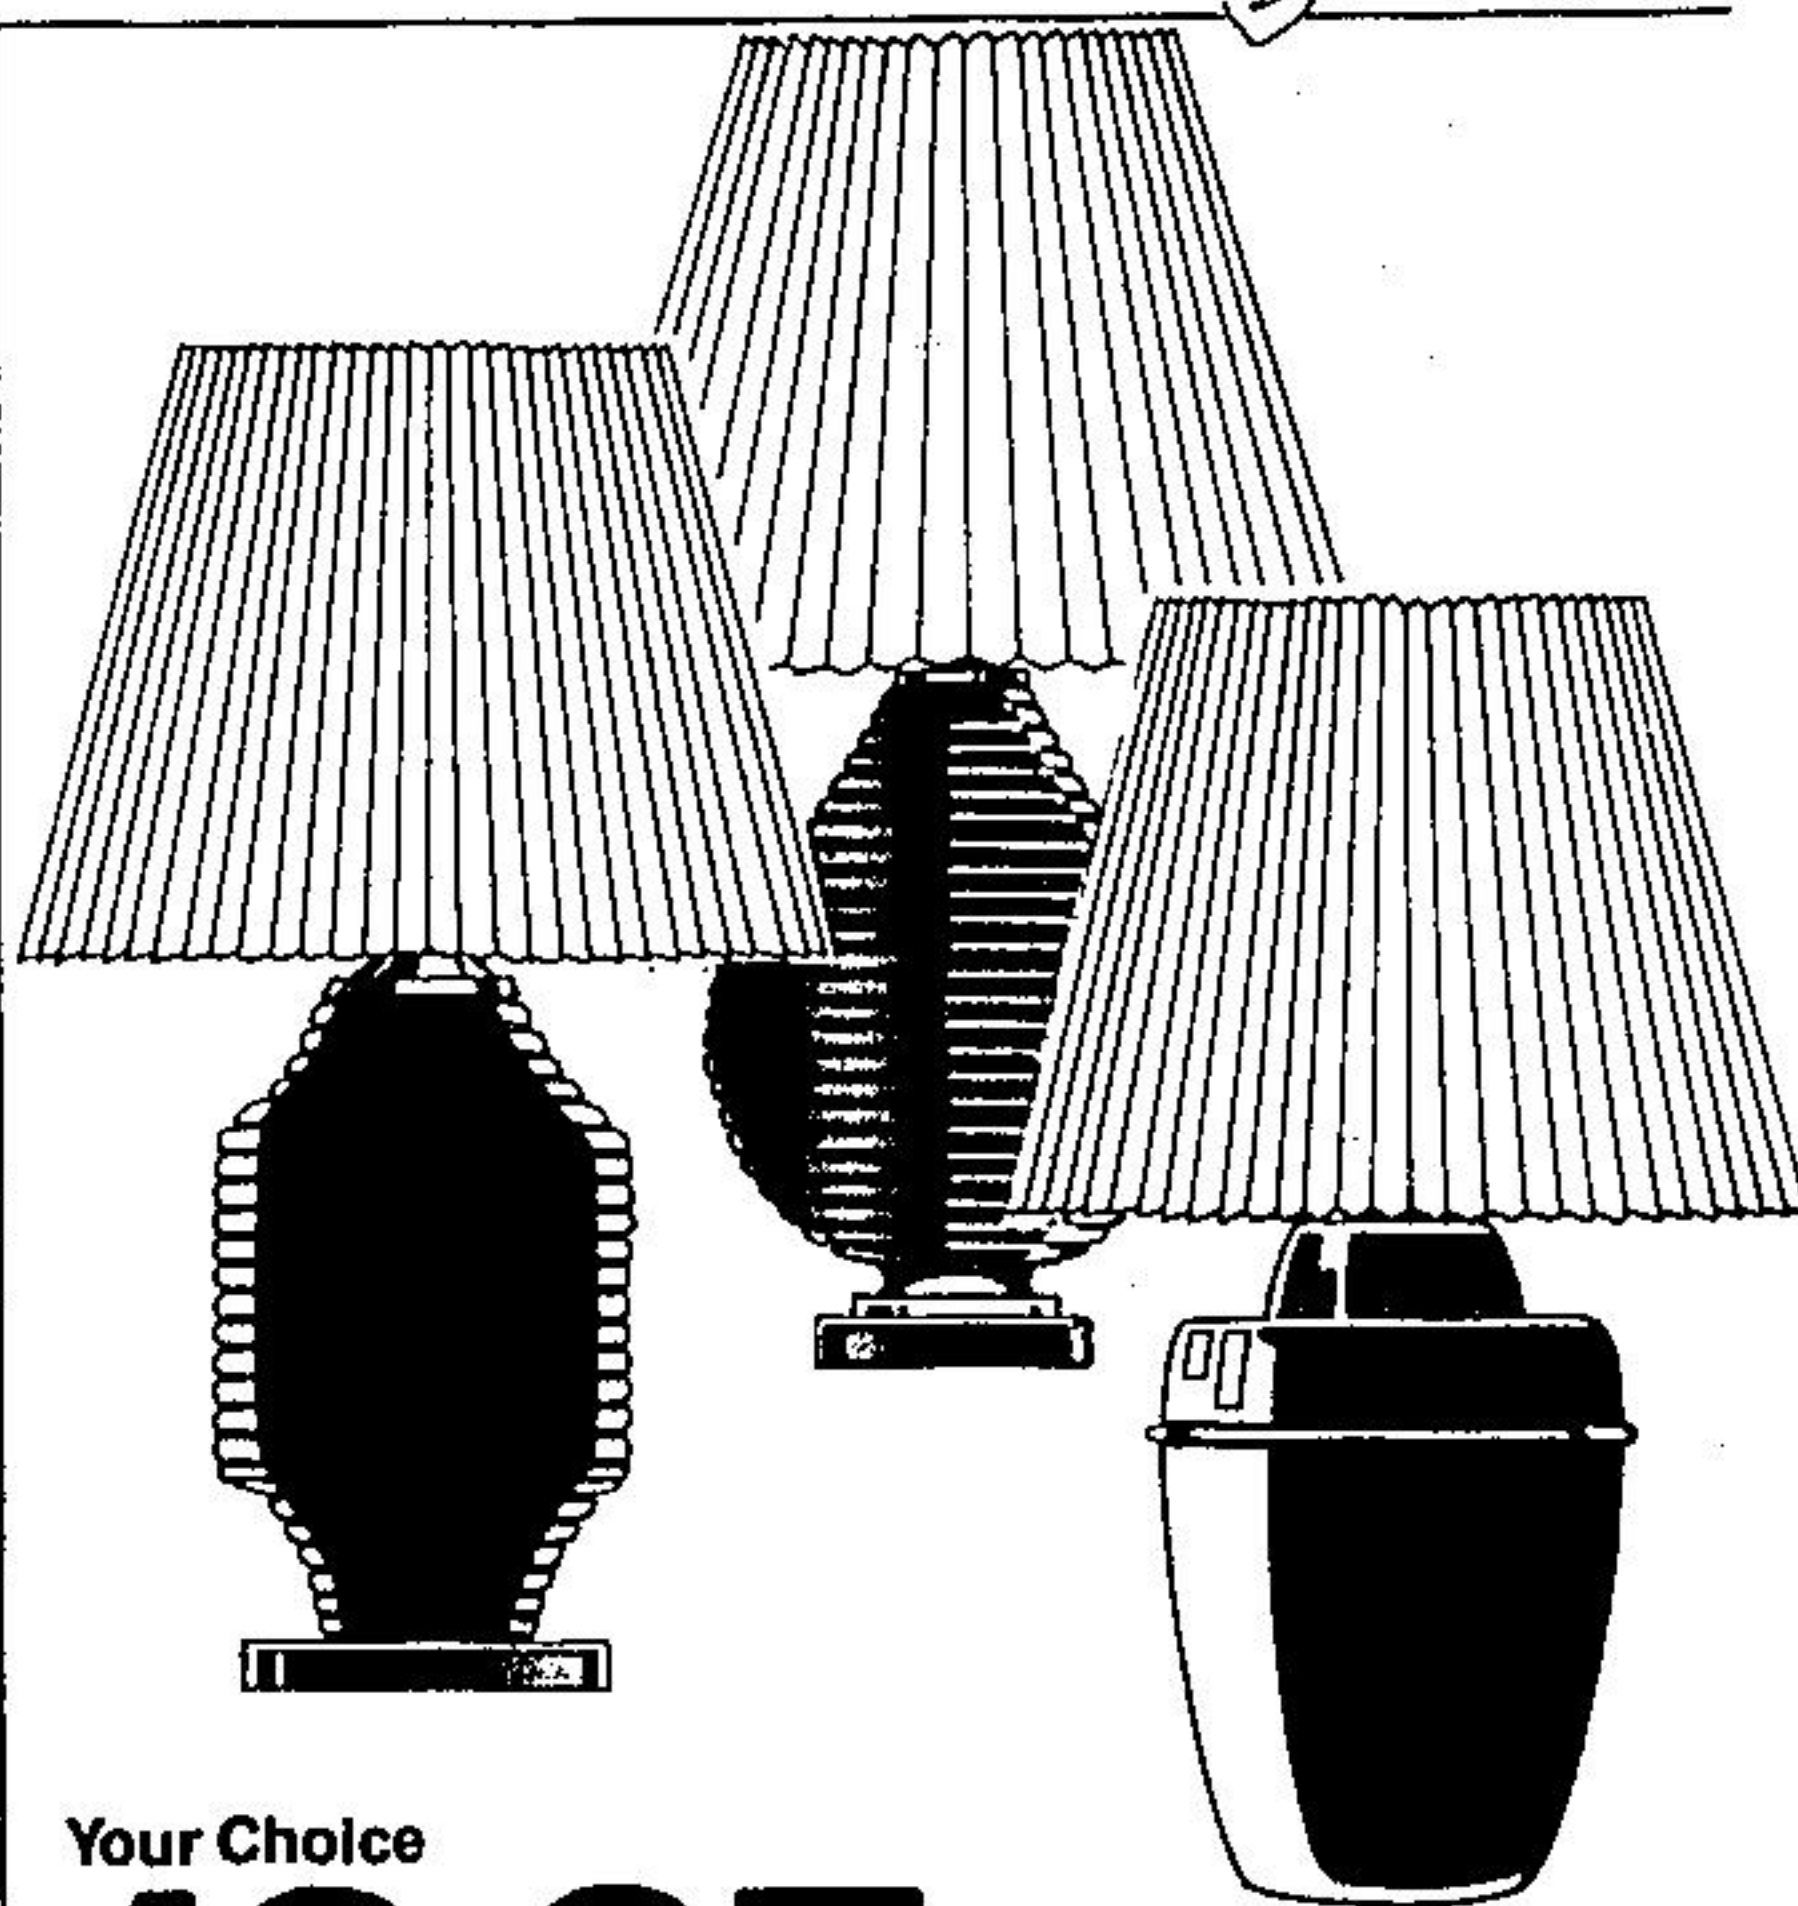

9.97 ea. **Oval Wall Mirror**

Distinctively elegant mirror with oak or antique gold finish frame. Approx. 18" x 22".

17.97 ea.

Window-Frame Mirror

Fashionable antique look goes with any decor! Wood finish. Approx. 15" x 24".

Your Choice

16.97 ea.

Save 13.00 on Colourful Handsome Table Lamps

Contemporary plastic table lamps with white or beige pleated plastic shades. Choose from three styles in a variety of decorator colours. 27" high.