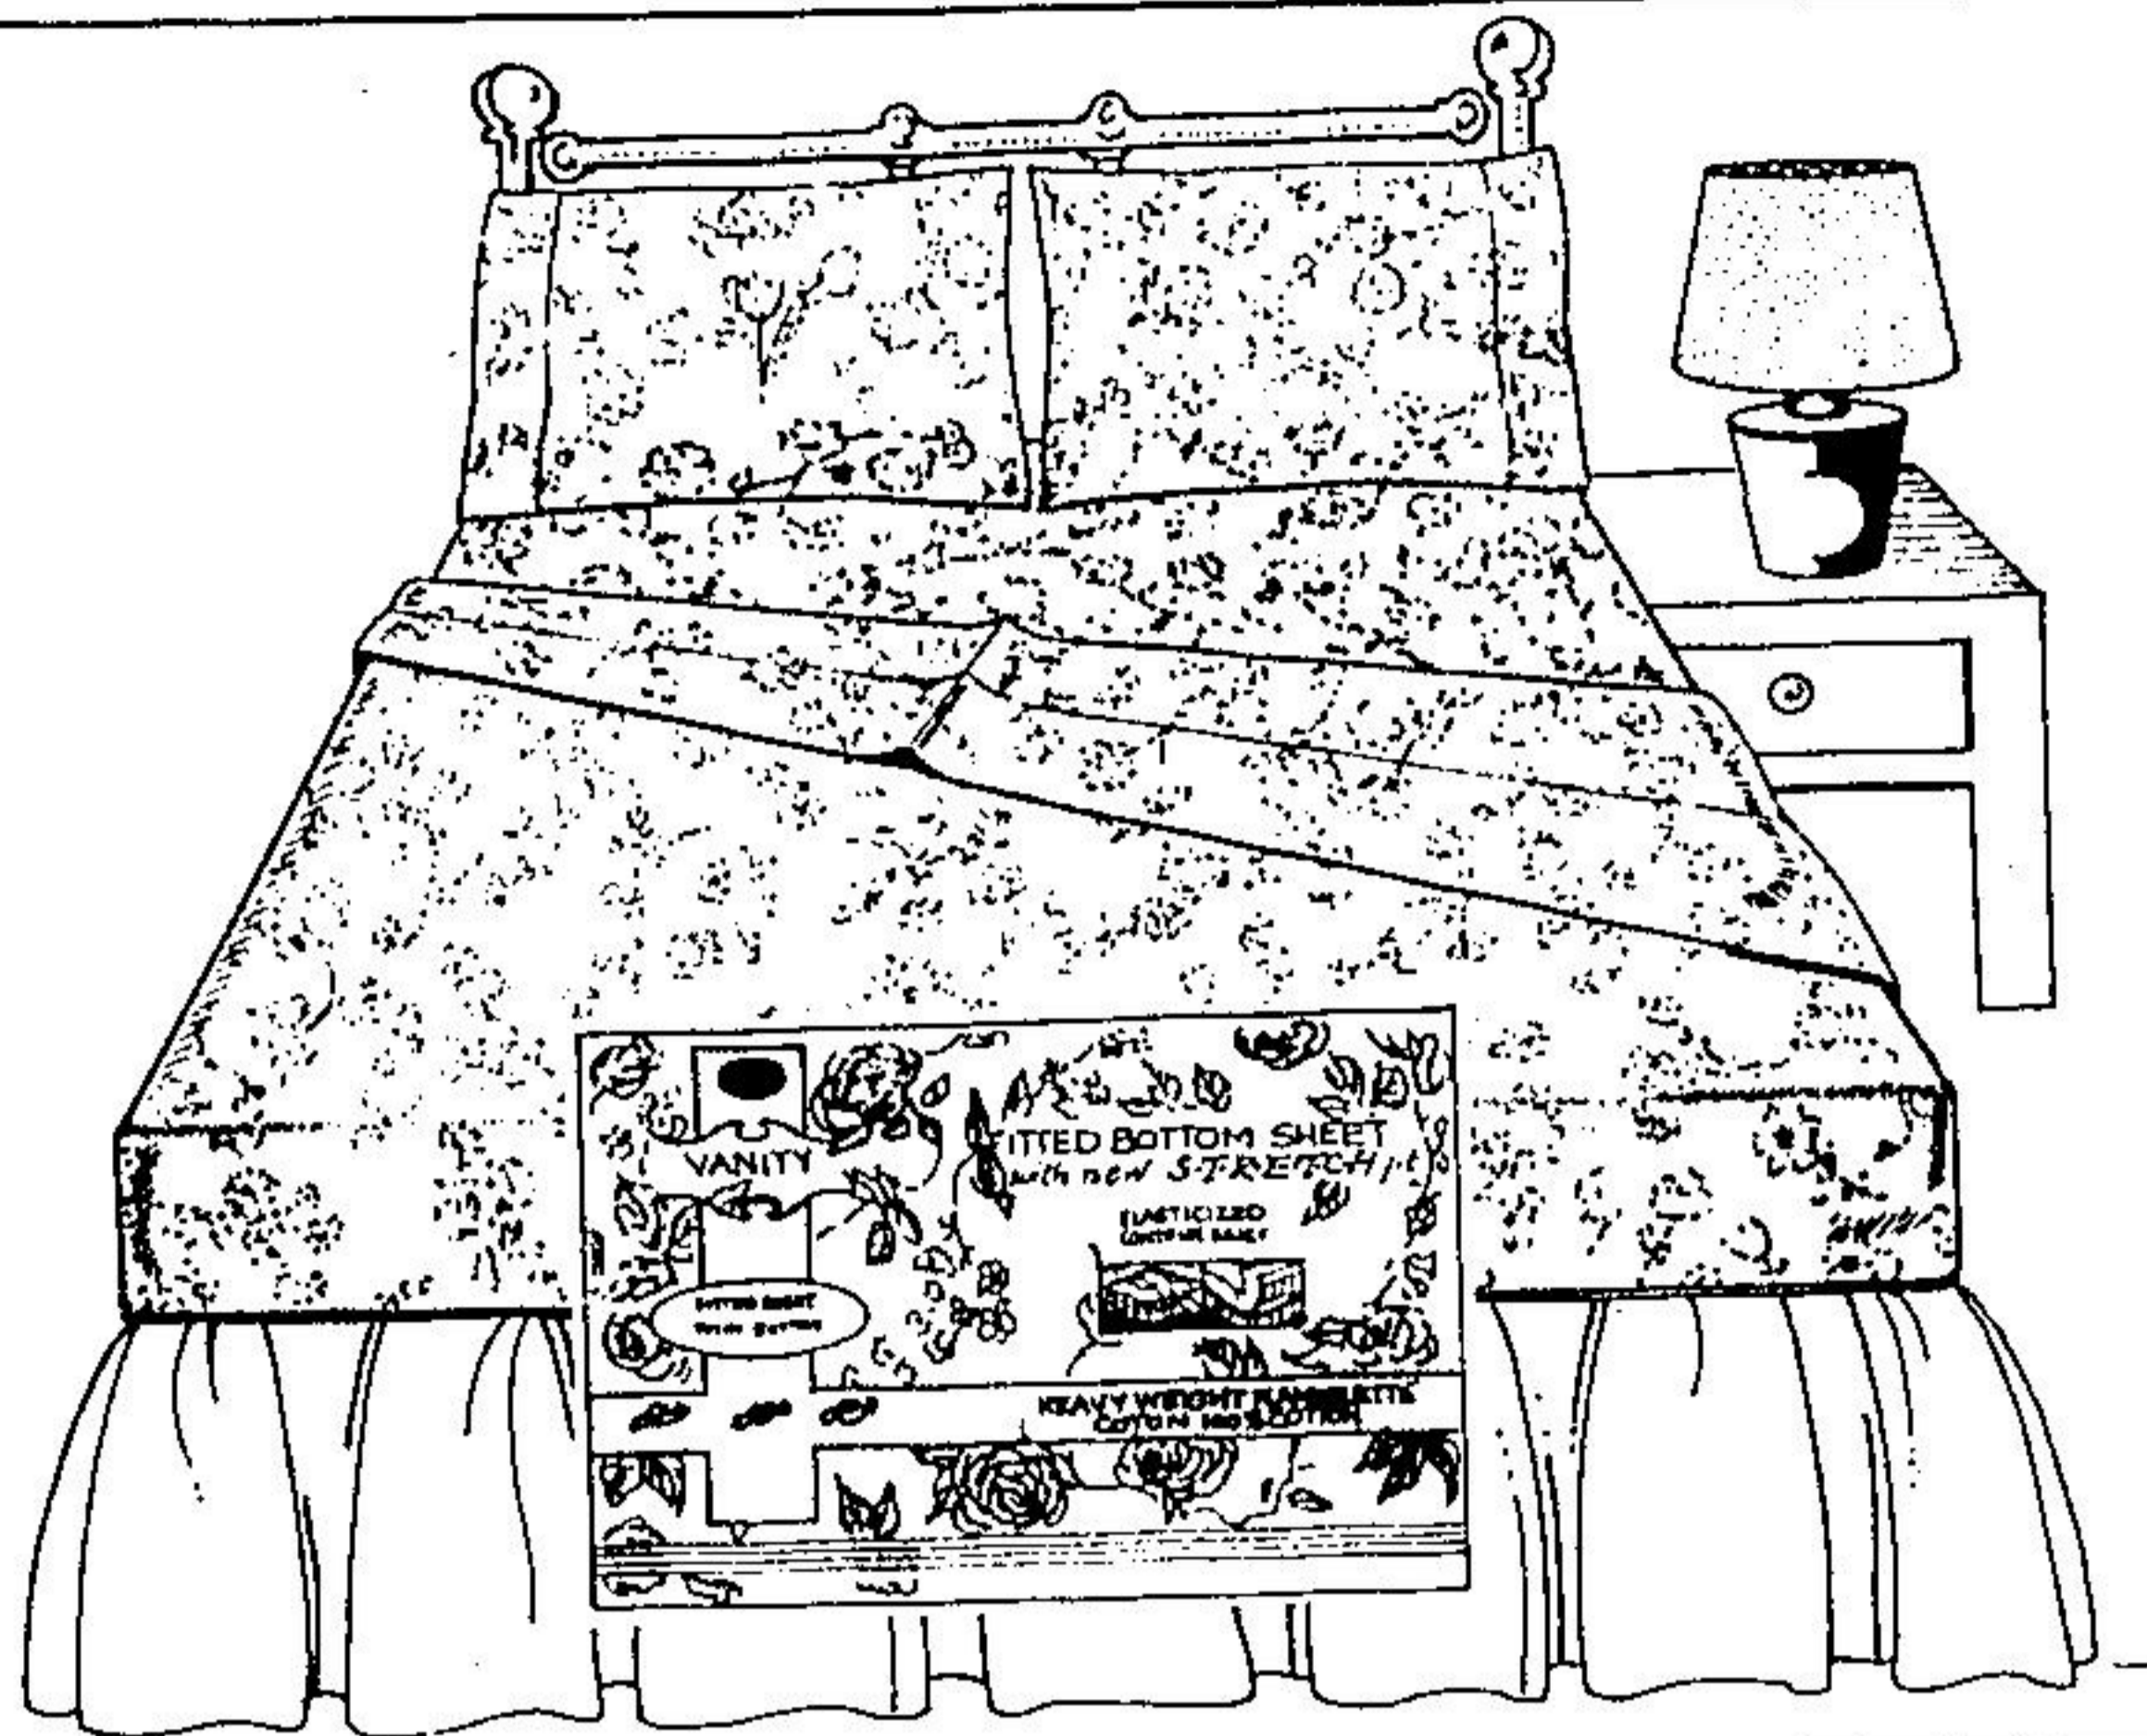

10 "Heritage" Fashion Bedding Ensembles

Twin Set
15.97 ea.

Double Set
19.97 ea.

Queen Set
26.97 ea.

Luxurious no-iron 50% polyester/50% cotton. Choose from solid colours or attractive floral print designs, all in current fashion colours. Each set includes one flat and one fitted sheet, plus two pillow slips in double and queen, one in twin set. Not all patterns and colours in twin and queen sets in all stores.

Bunk Size
8.97

"Esmond" Bedsread Special
NO. 1 IMPERFECTS mean terrific savings on these Canadian-made "Esmond" spreads. Machine-washable needlewoven fabrics of acrylic/nylon. Imperfections will not affect performance. Solid colours.

Twin Size
11.97 ea.
Double Size
12.97 ea.

Twin Size
Flat or Fitted

7.97

"Mayfair" Cosy Flannelette Sheets
Machine washable 100% cotton flannelette sheets in flat or fitted styles. You'll stay warm 'n toasty, surrounded by the classic floral design on beige background.

Double Size Flat or Fitted
9.97

Double Size
approx. 68" x 82"

16.47 ea.

Cosy, Colourful Comforters
Warmth without weight! 100% cotton face, brushed nylon back, polyester fill. Floral or patchwork print in gold, blue or pink.