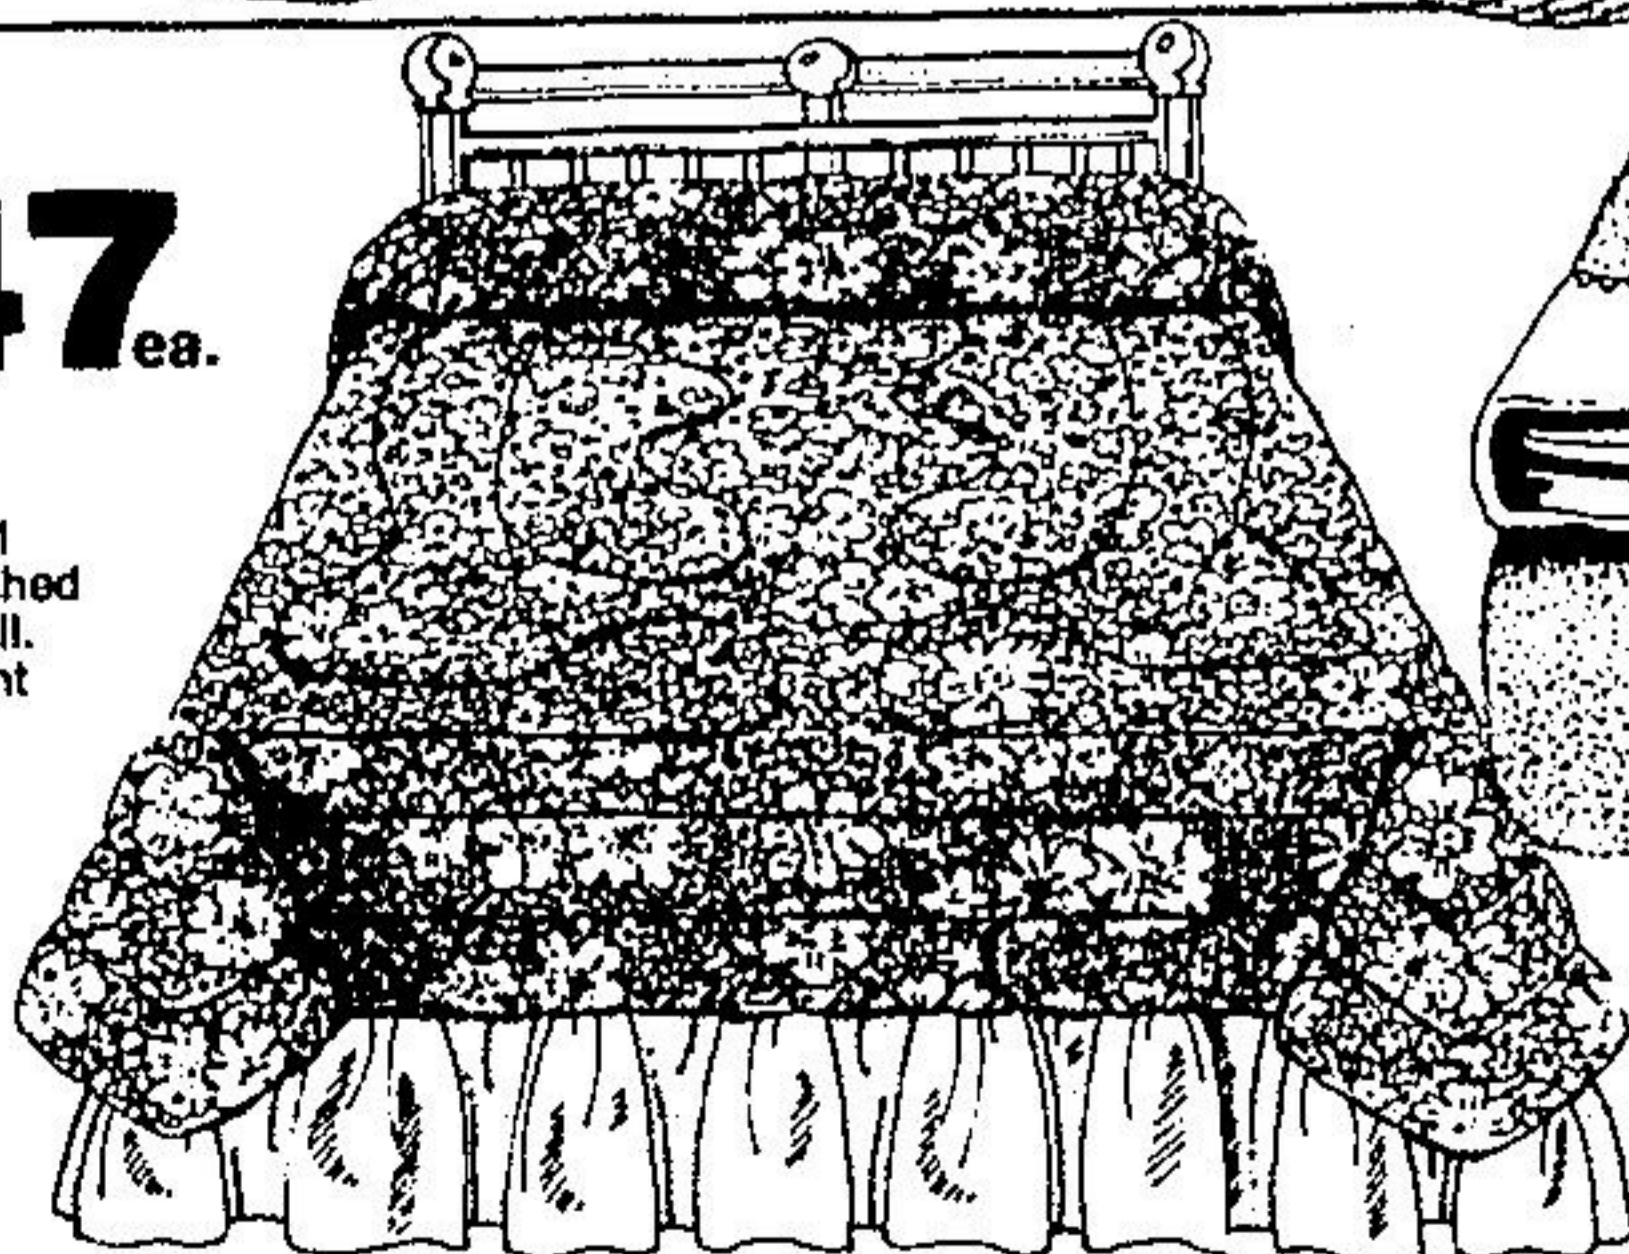

Double Size
approx. 68" x 82"

16.47 ea.

Cosy, Colourful Comforters
Warmth without weight! 100% cotton face, brushed nylon back, polyester fill. Floral or patchwork print in gold, blue or pink.

Twin Size Approx. 64" x 68"
13.47 ea.
Queen Size Approx. 78" x 88"
21.47 ea.