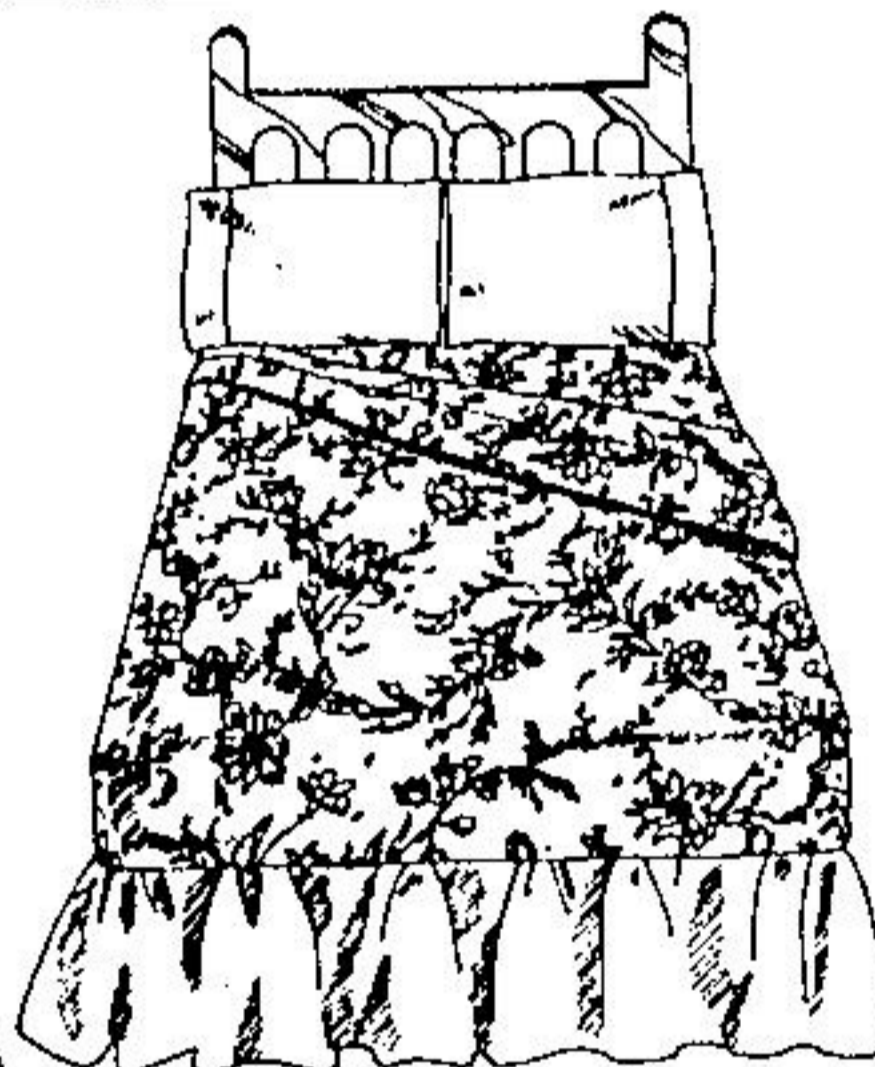

10 "Heritage" Fashion Bedding Ensembles

Twin Set
15.97 ea.

Double Set
19.97 ea.

Queen Set
26.97 ea.

Luxurious no-iron 50% polyester/50% cotton. Choose from solid colours or attractive floral print designs, all in current fashion colours. Each set includes one flat and one fitted sheet, plus two pillow slips in double and queen, one in twin set. Not all patterns and colours in twin and queen sets in all stores.

Bunk Size
8.97

"Esmond" Bedsread Special
NO. 1 IMPERFECTS mean terrific savings on these Canadian-made "Esmond" spreads. Machine-washable needlewoven fabrics of acrylic/nylon. Imperfections will not affect performance. Solid colours.

Twin Size
11.97 ea.
Double Size
12.97 ea.

Twin Size
Flat or Fitted

7.97

"Mayfair" Cosy Flannelette Sheets
Machine washable 100% cotton flannelette sheets in flat or fitted styles. You'll stay warm 'n toasty, surrounded by the classic floral design on beige background.

Double Size Flat or Fitted
9.97

Double Size
approx. 68" x 82"

16.47 ea.

Cosy, Colourful Comforters
Warmth without weight! 100% cotton face, brushed nylon back, polyester fill. Floral or patchwork print in gold, blue or pink.