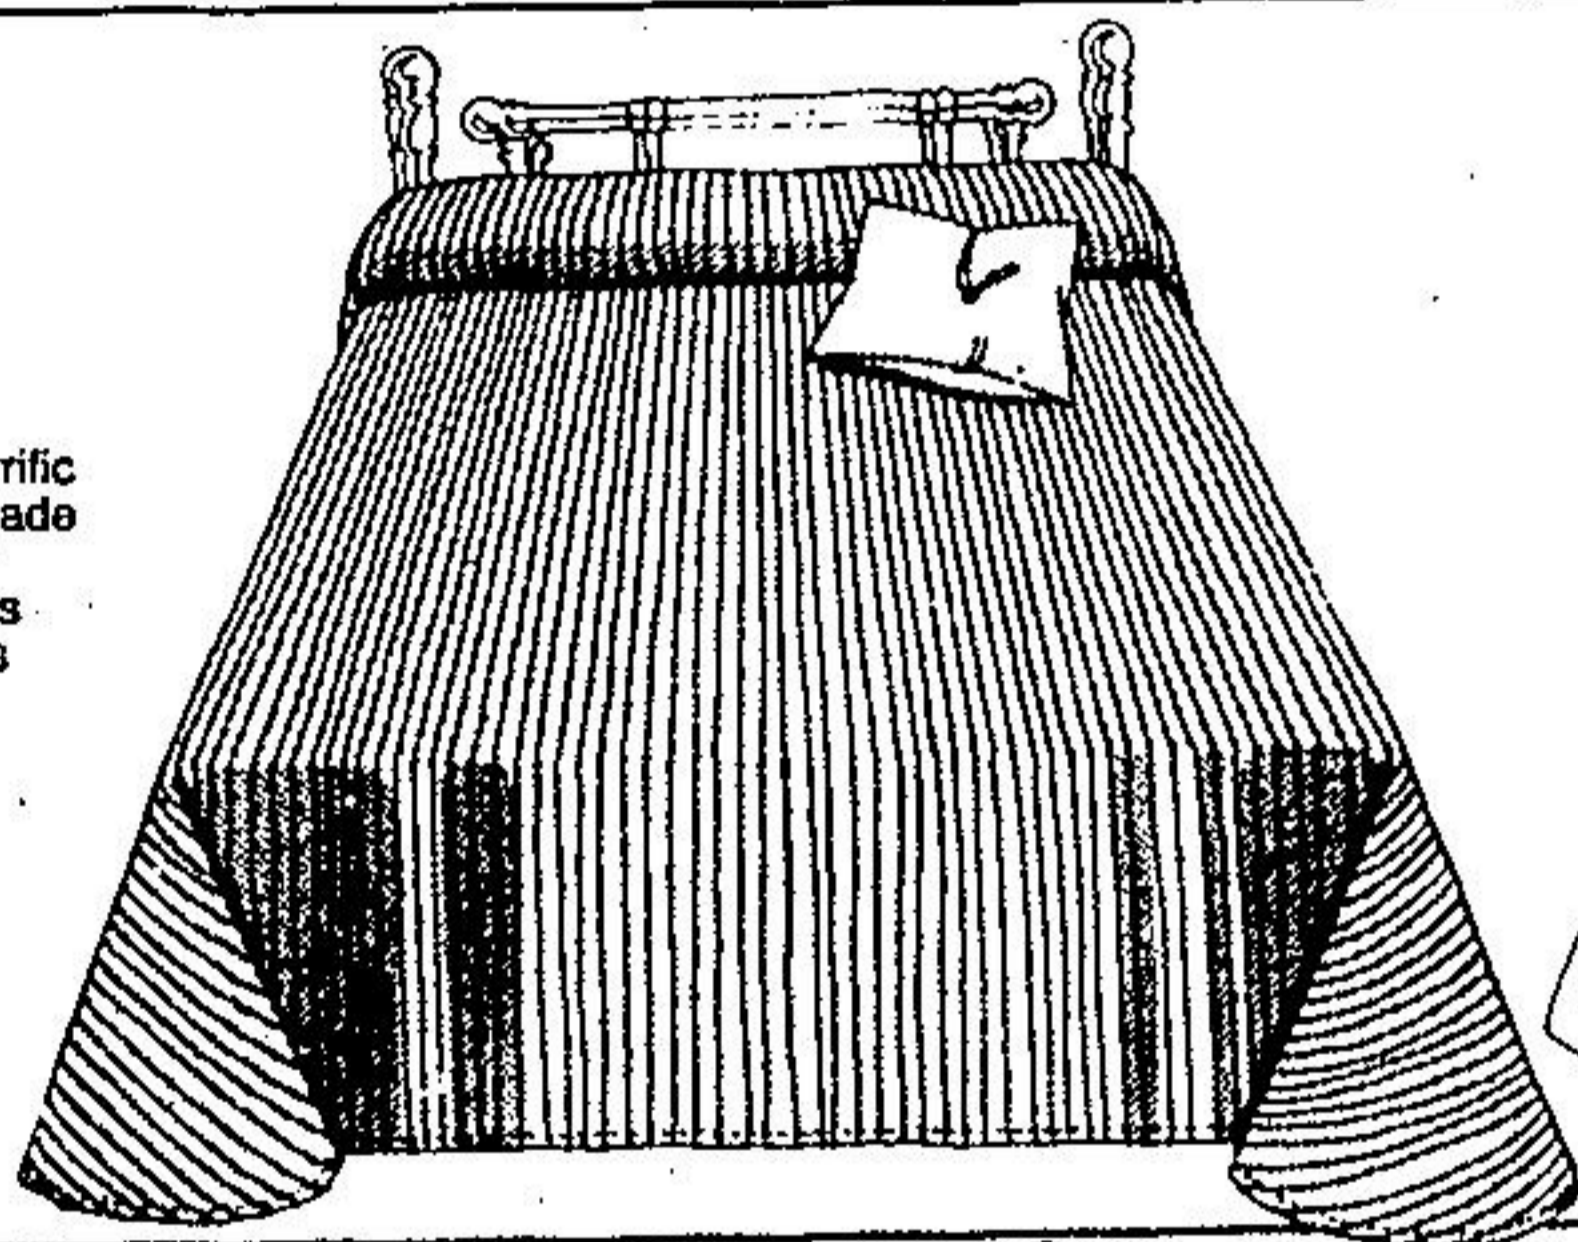

10 "Heritage" Fashion Bedding Ensembles

Twin Set
15.97 ea.

Double Set
19.97 ea.

Queen Set
26.97 ea.

Luxurious no-iron 50% polyester/50% cotton. Choose from solid colours or attractive floral print designs, all in current fashion colours. Each set includes one flat and one fitted sheet, plus two pillow slips in double and queen, one in twin set. Not all patterns and colours in twin and queen sets in all stores.

Bunk Size
8.97

"Esmond" Bedsread Special
NO. 1 IMPERFECTS mean terrific savings on these Canadian-made "Esmond" spreads. Machine-washable needlewoven fabrics of acrylic/nylon. Imperfections will not affect performance. Solid colours.

Twin Size
11.97 ea.
Double Size
12.97 ea.

Twin Size
Flat or Fitted

7.97

"Mayfair" Cosy Flannelette Sheets
Machine washable 100% cotton flannelette sheets in flat or fitted styles. You'll stay warm 'n toasty, surrounded by the classic floral design on beige background.