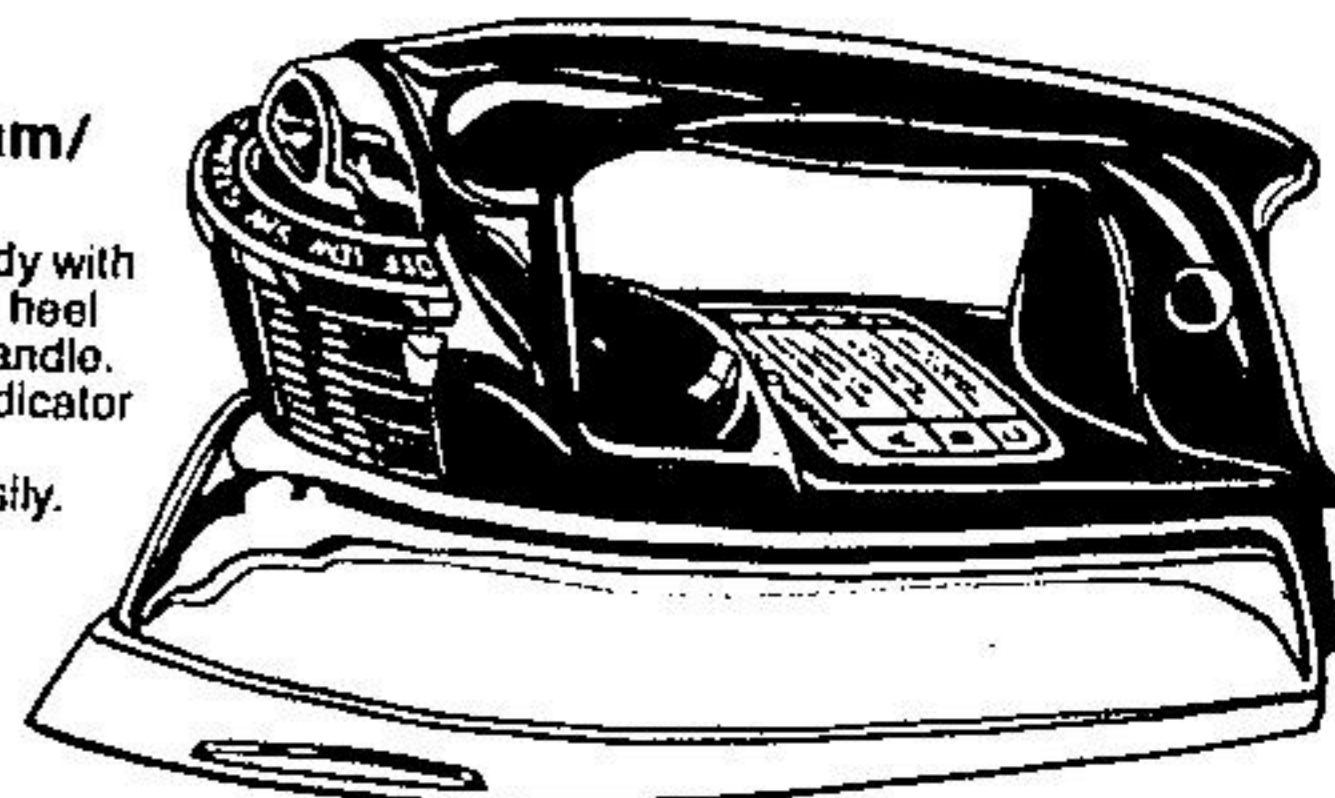

2 Hot Values on Home Helpers!

9-Cup

26.97

"Regal" Coffee Maker

Automatic filter coffee maker gives you the choice of how much coffee you *really* want! Choose from 1-3 cups and up to 9 cups of mellow coffee. Special tea making feature included. Easy-to-clean polypropylene.

Your Choice

12.97 ea.

"Silex" Steam/Dry Iron

Shiny chrome body with button nooks and heel rest, cool black handle. Fabric dial and indicator help you to iron efficiently and easily.

"Toastess" Kettle

Stainless steel electric kettle with steam guard, automatic shut-off. Big 2 qt. capacity will never boil dry! Baked-on harvest gold enamel finish.