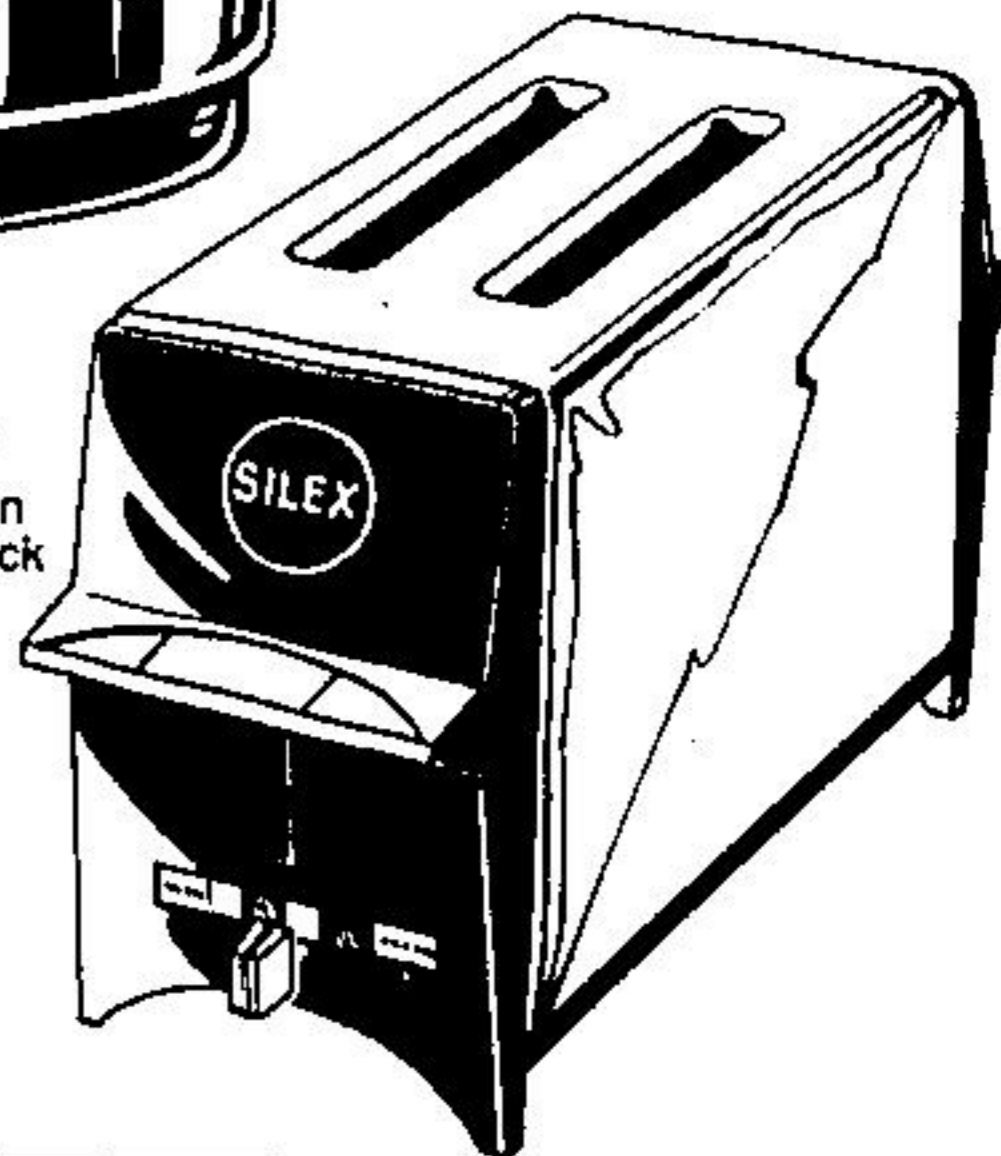

Your Choice

12.97 ea.

"Silex" Steam/Dry Iron

Shiny chrome body with button nooks and heel rest, cool black handle. Fabric dial and indicator help you to iron efficiently and easily.

"Toastess" Kettle

Stainless steel electric kettle with steam guard, automatic shut-off. Big 2 qt. capacity will never boil dry! Baked-on harvest gold enamel finish.

"Wearever" Aluminum Cookware

Kettle

7.97 ea.

Save Up To 25%

Saucepan

6.97 ea.

10" Frypan

5.97 ea.

Hard-wearing and long-lasting cookware. Choose a 2 qt. whistling kettle, 2 qt. covered saucepan, or 10" frypan.

"Silex" Toaster

Handy 2 slice toaster in bright chrome with black end panels. Special colour selector keeps that toast popping up just right every time!

Your Choice

1.47 ea.

Heat-Proof Glass Ovenware

Clear glass ovenware lets you peek at whatever you're baking while it's still in the oven! Smooth glass is so easy to clean. Choose from: loaf pan, 8 oz. measuring cup, 9" pie plate, 32 oz. square casserole with cover, and 32 oz. oval casserole with cover.