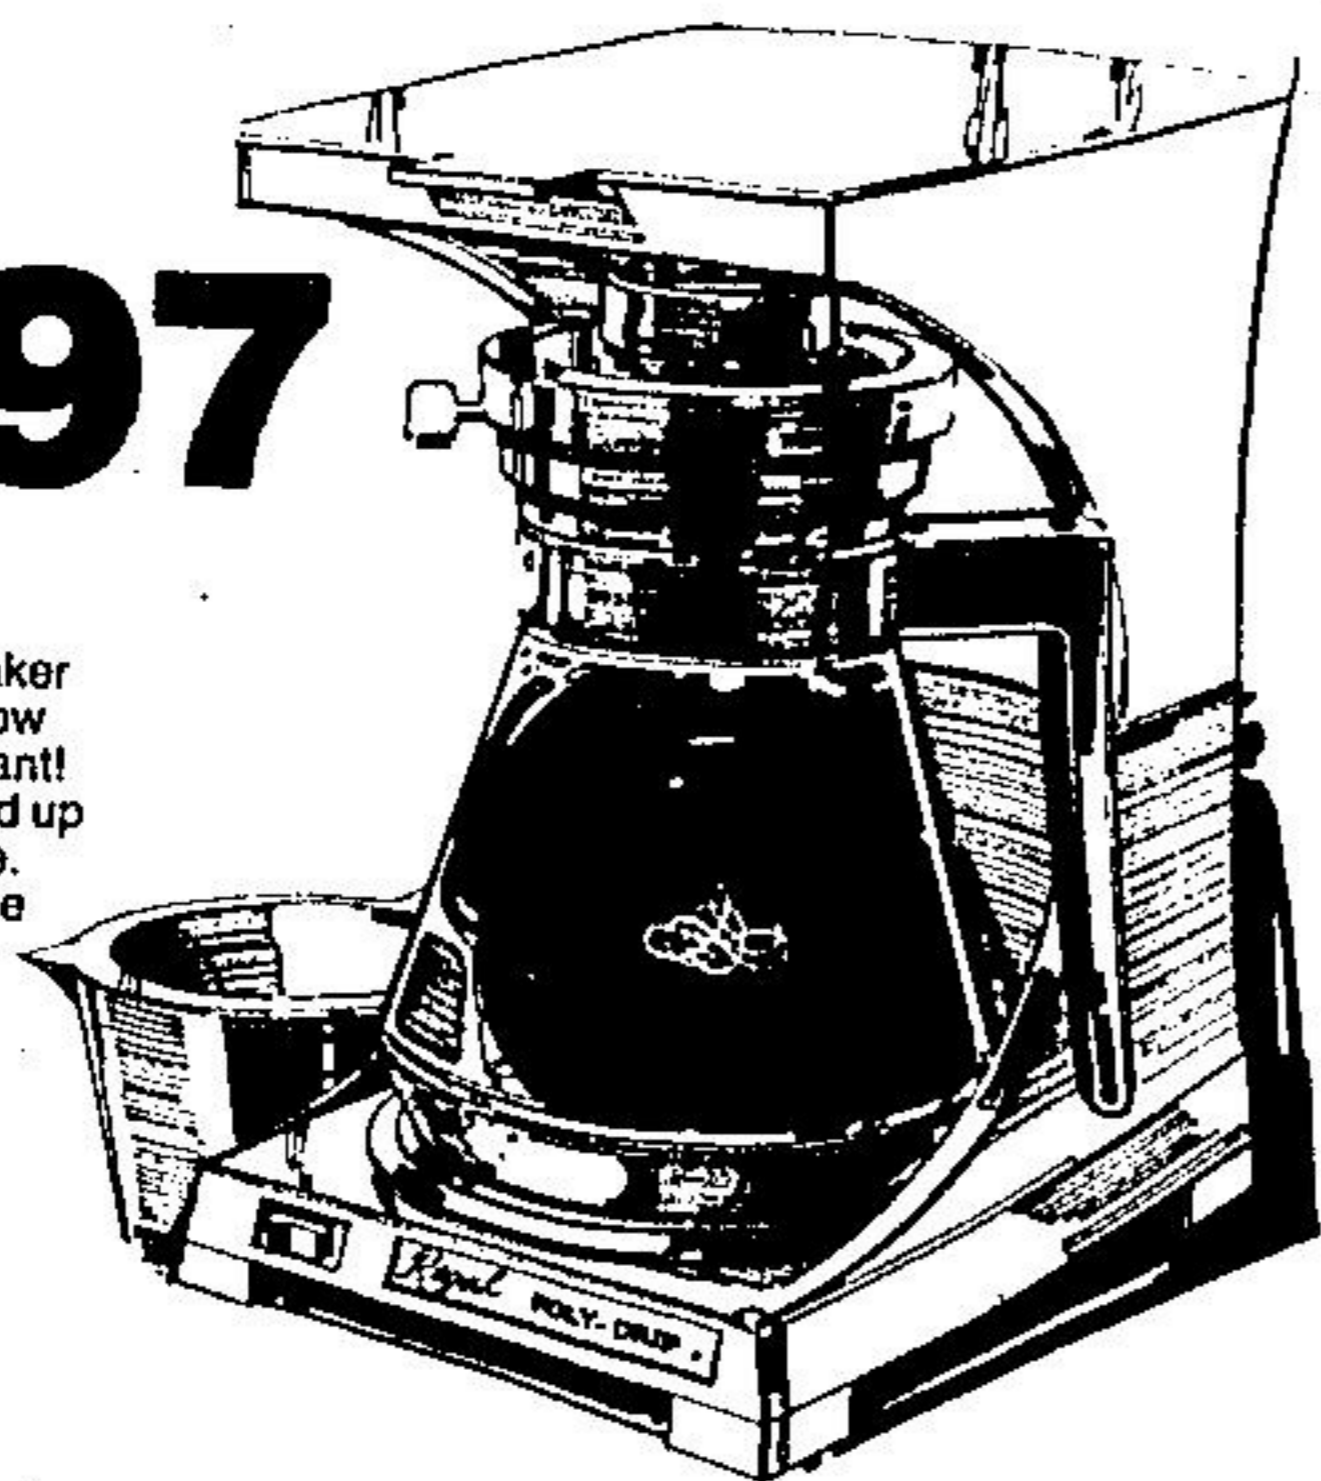

2 Hot Values on Home Helpers!

9-Cup

26.97

"Regal" Coffee Maker

Automatic filter coffee maker gives you the choice of how much coffee you *really* want! Choose from 1-3 cups and up to 9 cups of mellow coffee. Special tea making feature included. Easy-to-clean polypropylene.

Your Choice

12.97 ea.

"Silex" Steam/Dry Iron

Shiny chrome body with button nooks and heel rest, cool black handle. Fabric dial and indicator help you to iron efficiently and easily.

"Toastess" Kettle

Stainless steel electric kettle with steam guard, automatic shut-off. Big 2 qt. capacity will never boil dry! Baked-on harvest gold enamel finish.

"Wearever" Aluminum Cookware

Kettle

7.97 ea.

Save Up To 25%

Saucepan

6.97 ea.

10" Frypan

5.97 ea.

Your Choice

1.47 ea.

Heat-Proof Glass Ovenware

Clear glass ovenware lets you peek at whatever you're baking while it's still in the oven! Smooth glass is so easy to clean. Choose from: loaf pan, 8 oz. measuring cup, 9" pie plate, 32 oz. square casserole with cover, and 32 oz. oval casserole with cover.