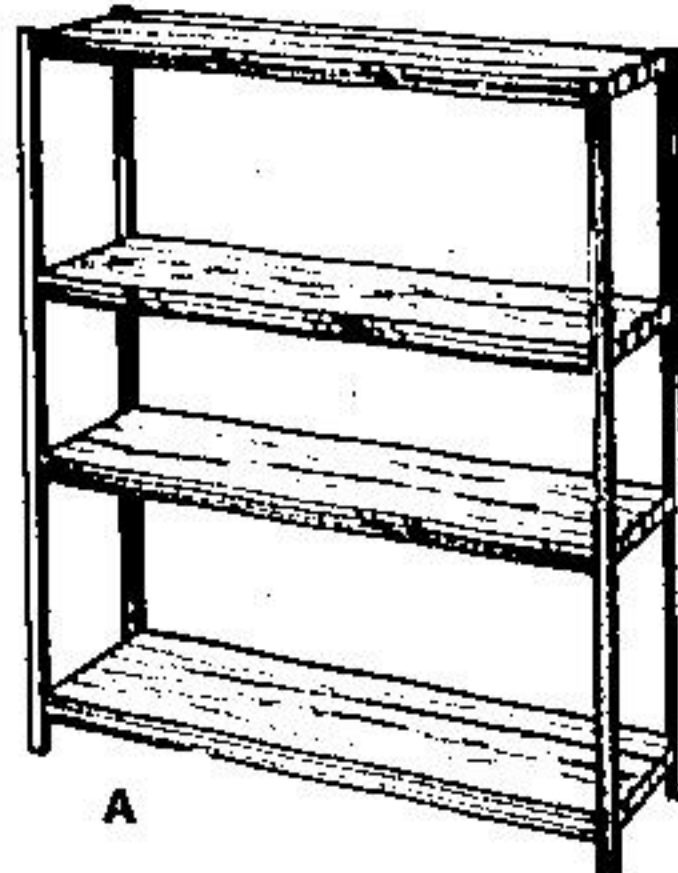

Metal Shelving at Zellers Low Prices!

12.97

A- 4-Shelf Bookcase
Metal with woodgrain finish. For displaying books, knick-knacks. 30" w x 36" h x 10" d.