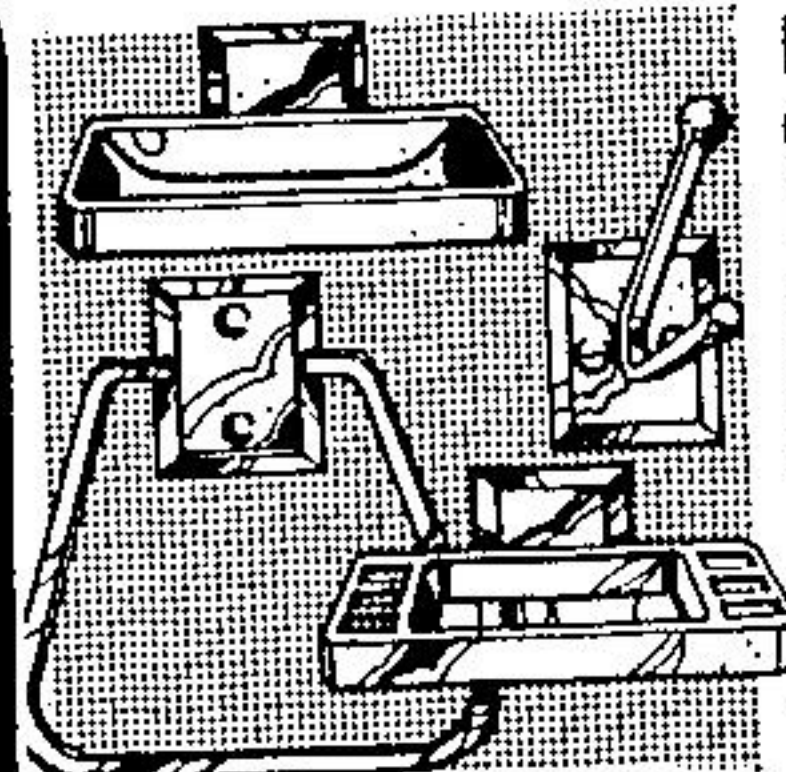

Budget-Priced Chrome Bathroom Accessories

Brighten and organize your bathroom with these gleaming accessories!

1.17 ea.

Your Choice, Utility Hook, Soap Dish, Tumbler Holder or Towel Ring

1.27 ea.

Your Choice 9" or 12" Towel Bar or Toilet Tissue Holder