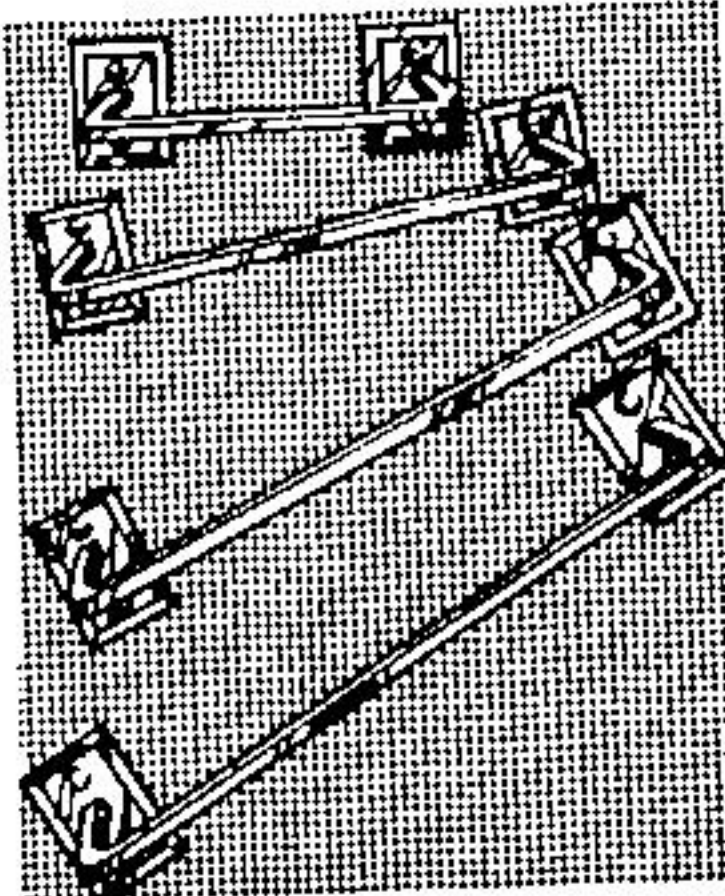

1.47 ea.

Your Choice 18" Double Towel Bar or 24" Single Towel Bar