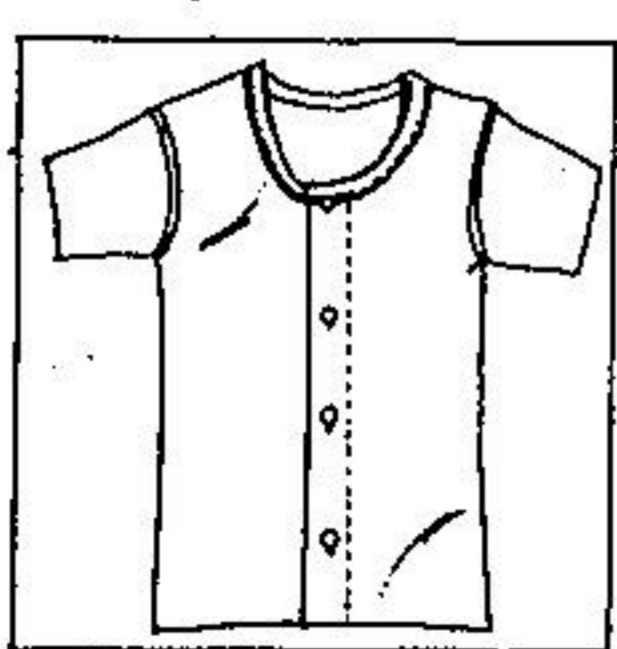

Great Buys on Baby Needs³

Your Choice Save Over 25%

3.67^{ea.}

Baby Terry Sleepers

A. Machine washable cotton/nylon. Full front snap. Contrast trim on collar, cuffs and foot. Screen prints on white, blue or yellow background. S-M-L.

B. Machine washable polyester/nylon sleeper with full front zipper. Jacquard pattern with contrast trim on collar and cuffs. Aqua, pink or yellow. NB-S-M-L.

Save up to 3.00

YOUR CHOICE **8.97** 2 pce. set

Leather Harness
Brown with soft felt lining, adjustable straps. One size. **2.97^{ea.}**

3 Pce. Dish Set
"MAPLEX". Plate, bowl, cup. Break resistant. Nursery designs. **2.97^{set}**

Towel & Facecloth
Hooded 30" x 30" towel, matching cloth. Cotton terry with gingham trim. **2.97^{set}**

3 for 1.97
Assorted Bibs
Cotton terry front, vinyl back. Plain or with applique.

2 for 1.97
Cotton Vests
"Fruit of the Loom." Button front. White. 3 to 24 months.

5.97^{ea.}
Crib Blanket
"Esmond". Acrylic. Pastel plaid, matching trim. Approx. 38" x 50".