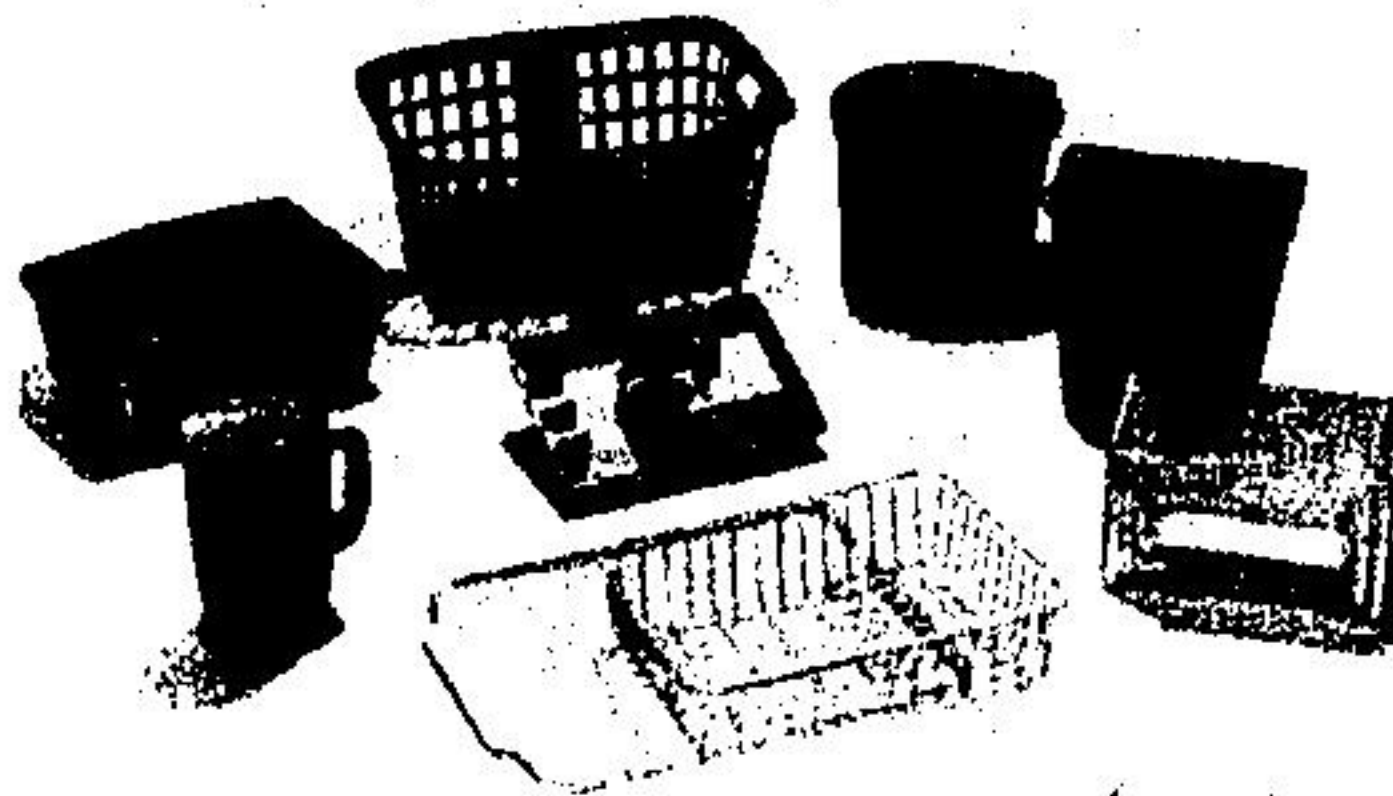

1.00..
Onion Soup Bowls
Hand-crafted, glazed,
oven-proof.

A. **1.25** ea. B. **1.50** ea.
A. 8-Oz. Measuring Cup.
B. 9" Pie Plate.

5.00..
6-Cup Teapot
Glazed stoneware in 2
styles. Assorted colours.

.75..
12 1/2" Hostess Tray
Many uses. Round tinplate
in 4 designs.

.75 ea. Your Choice

Household Plastics
Choice of pitcher, dishpan, drain tray, dishrack, waste-
basket, pail, laundry basket, cutlery tray or vegetable bin.

15.00 ea.

"Sunbeam" Can Opener
Electric can opener, automatic
can opener with magnetic lid
holder, snap-off cutter, cord
storage.

1.25 ea. Your Choice

"Frig-O-Seal" Food Containers
Choose from mini jar set, juice saver, round food saver,
jar food saver, rectangular food saver, measuring cup.

10.00 ea.

"Cornwall" Hot Pot
Boils four cups of water in
5 minutes. Great for instant
coffee, tea, hot soup or
when traveling.