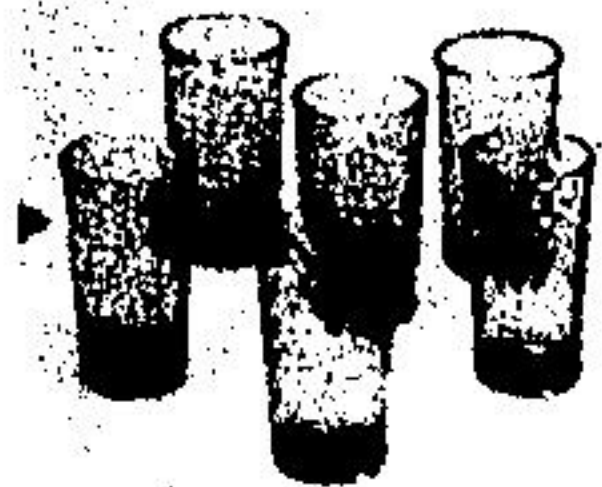

Your Choice A. B. C. or D.

1.25

ea.

"Rubbermaid" Home Aids

A. 1.42 l. Stacking Pitcher
3-position pouring control.
Colours.

B. "Rubbermaid" Cutlery Tray
Fits standard cabinet drawers.
Colours.

C. Vanity Waste Basket
Floral pattern on side. Colour
choice.

D. "Rubbermaid" Colander
Twin spout. Dishwasher safe.
Colours.

daze

3 for 1.00
Clear Glass Tumblers
12 oz. Highball or
8 oz. Old Fashioned.

5 for 1.00
9 1/2 oz. Swirl Tumbler
Glass tumblers in
attractive gold colour.

1.25 ea. Your Choice

"Frig-O-Seal" Food Containers
Choose from mini jar set, juice saver, round food saver,
jar food saver, rectangular food saver, measuring cup.

10.00 ea.

"Cornwall" Hot Pot
Boils four cups of water in
5 minutes. Great for instant
coffee, tea, hot soup or
when traveling.