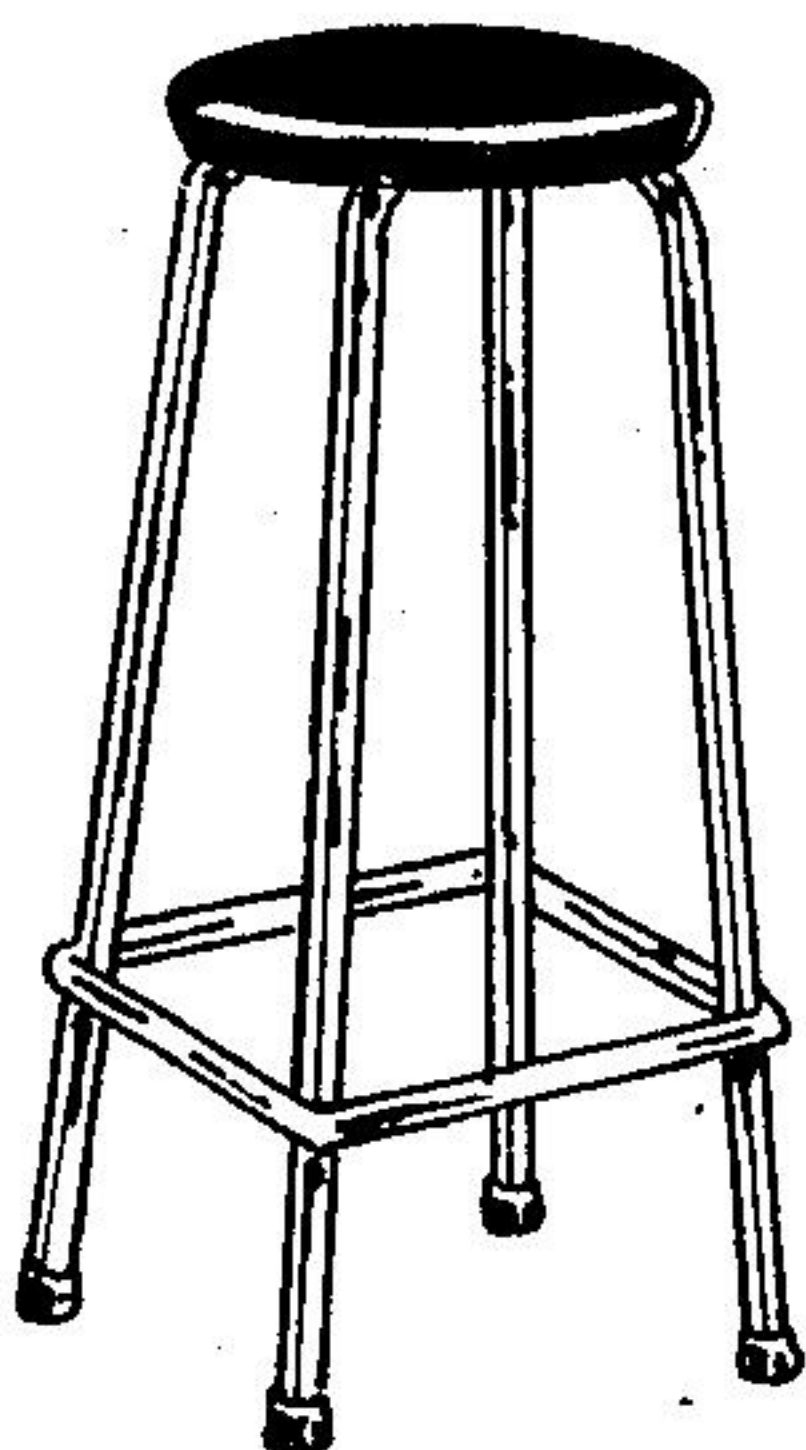

# We Furnish The Savings!

**5.97** ea.

**Jeweltone Boudoir Lamp**  
Sparkling 16" high lamps in tones of crystal, ruby or emerald. White plastic pleated shade with matching trim.

**10.97** ea.

**Glass-Top Table**  
Decorative twisted metal accent table with white enamelled finish. 13" dia. x 17" high. Great as plant stand!

**6.97** ea.

**Full-Length Mirror**  
Full-length 12" x 48" hall or door mirror with raw basswood frame. A considerable saving at this low price!

**8.97** ea.

**Chrome-Frame Chair**  
Chrome-framed, assembled chair with felt-padded, vinyl-covered seat and back. Choice of attractive floral patterns.

**8.97** ea.

**Kitchen/Bar Stool**  
28" high kitchen/bar stool has chromed frame, vinyl-covered seat. Choice of ivory, black or brown covers.

Save 20%

**11.97** ea.

**Coffee or Step Table**  
Contemporary walnut-finish tables with mar-resistant "Formica" top. Coffee table, 16" x 48"; step table 16" x 28".