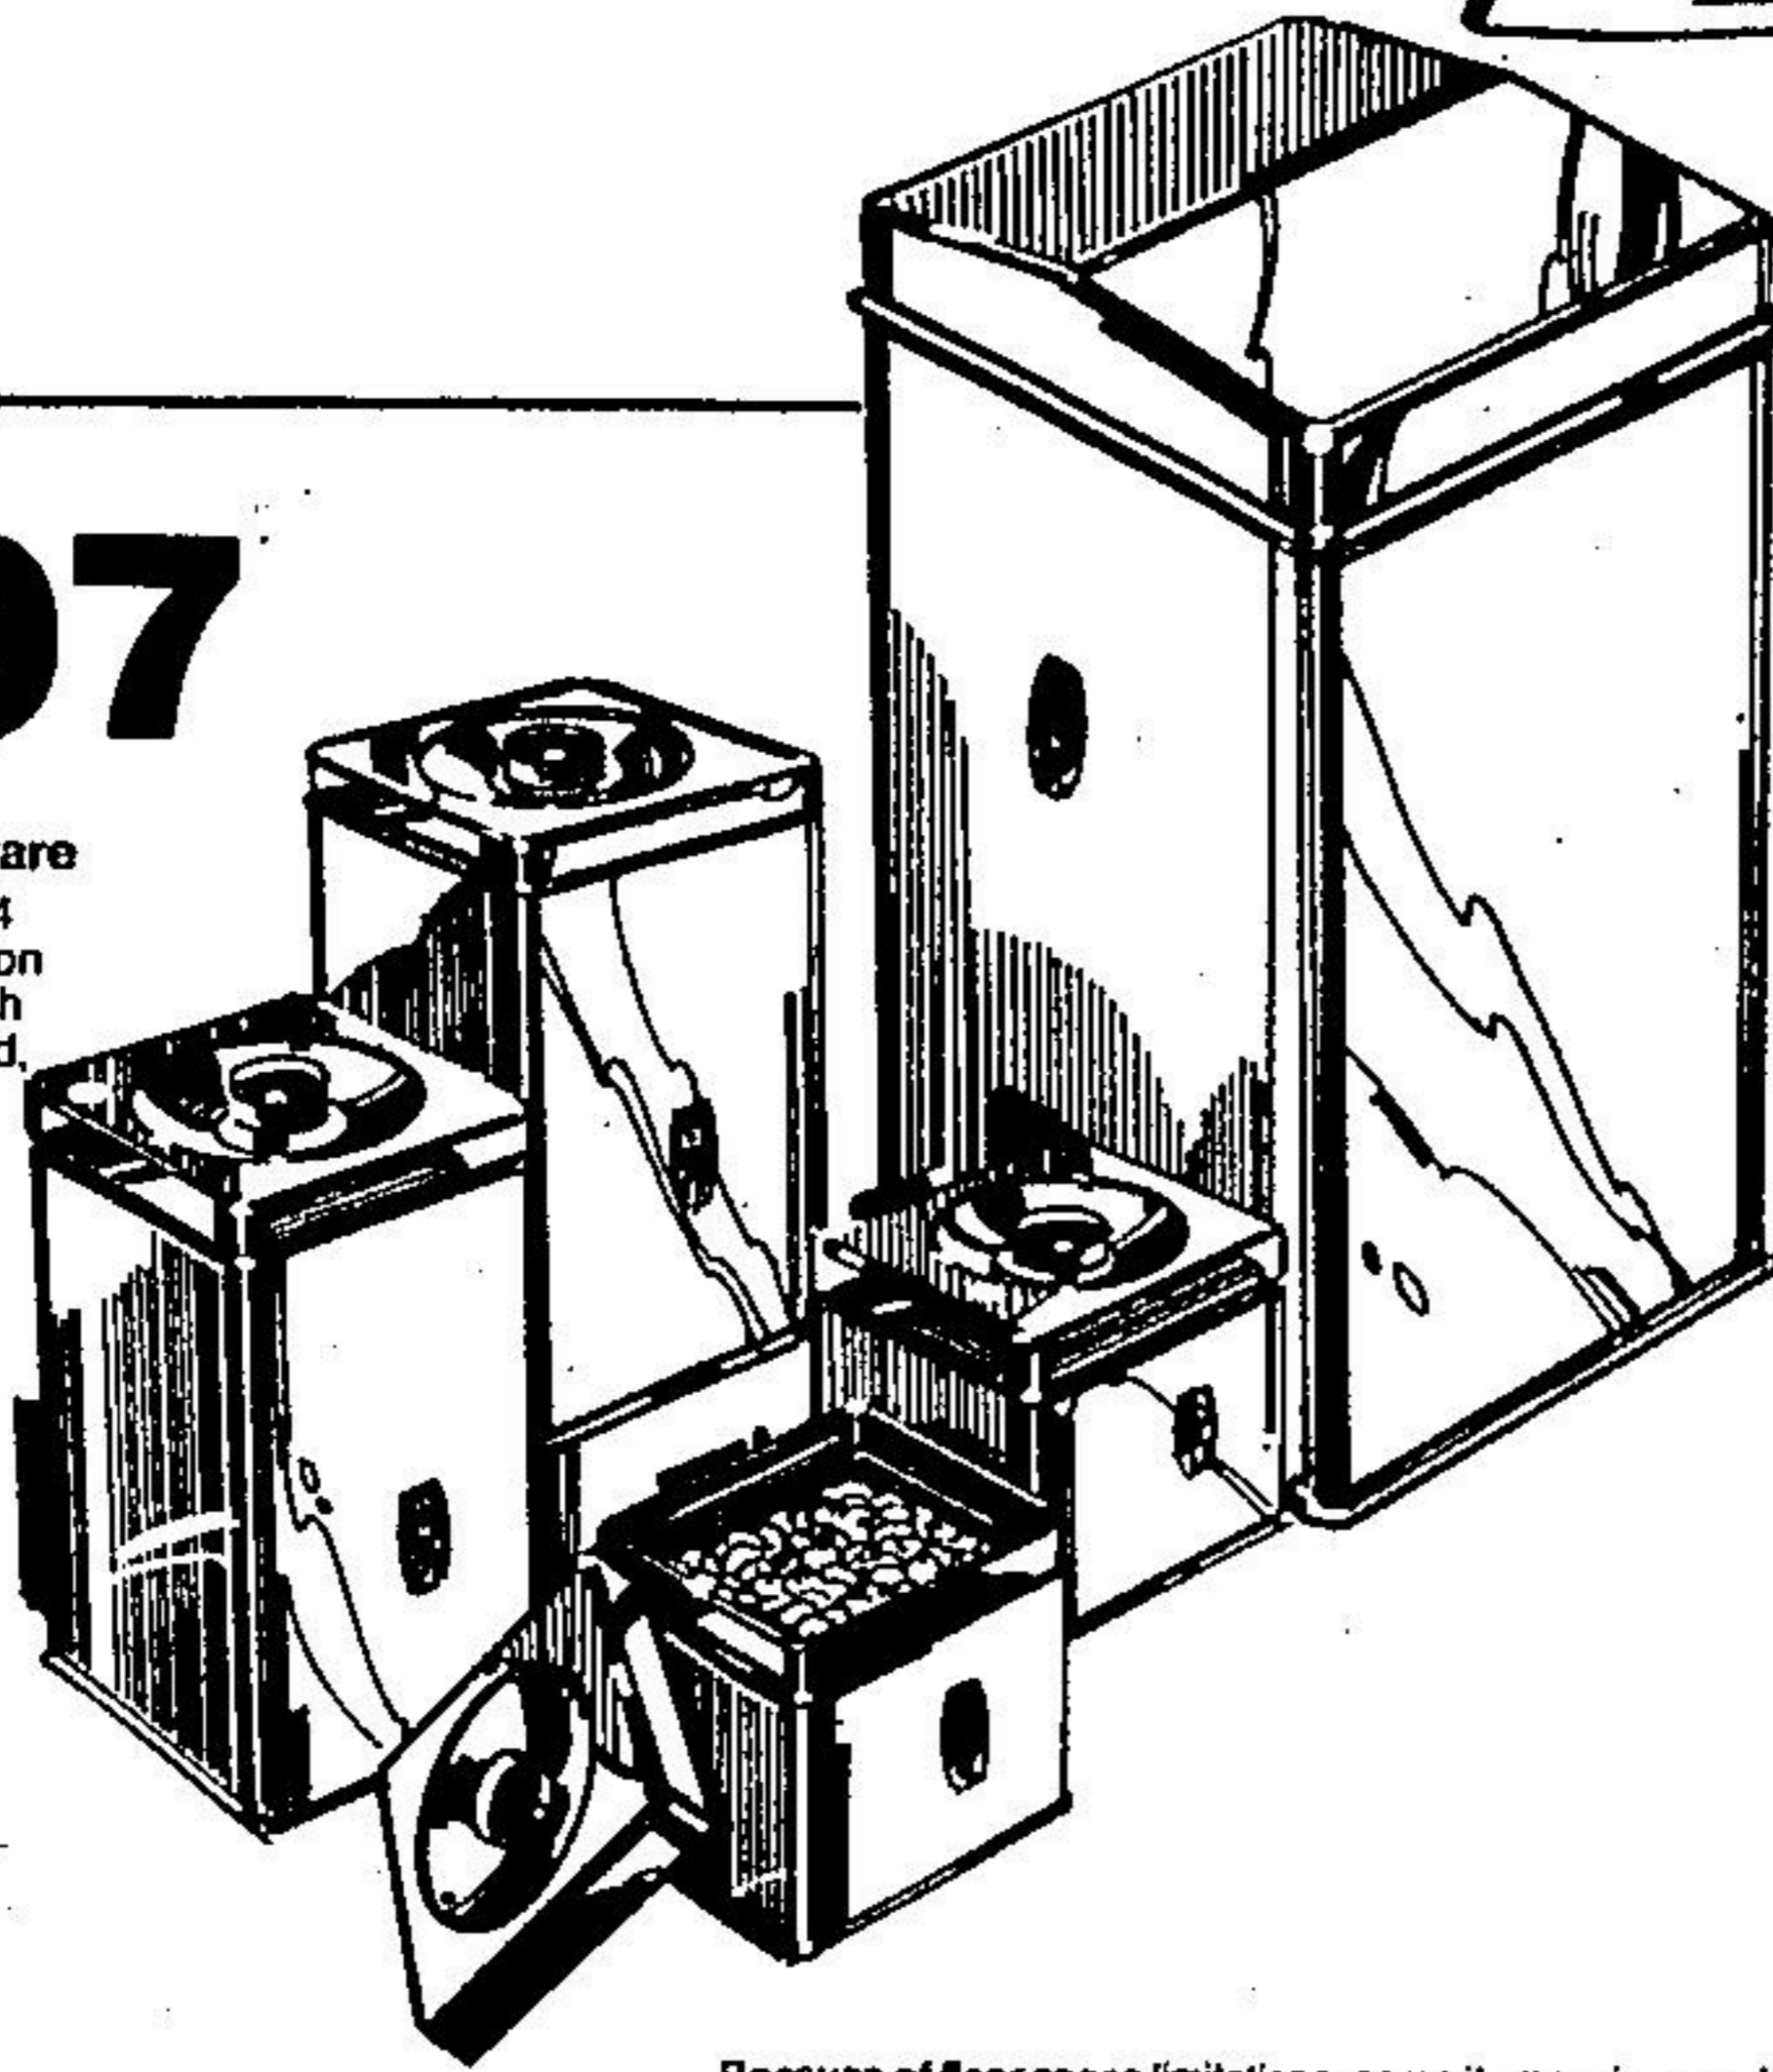

"Zellercrest" Pantryware

Choose from a stackable 4 piece canister set or step-on can with plastic insert. Both made of sturdy metal. Gold, avocado or walnut tones.