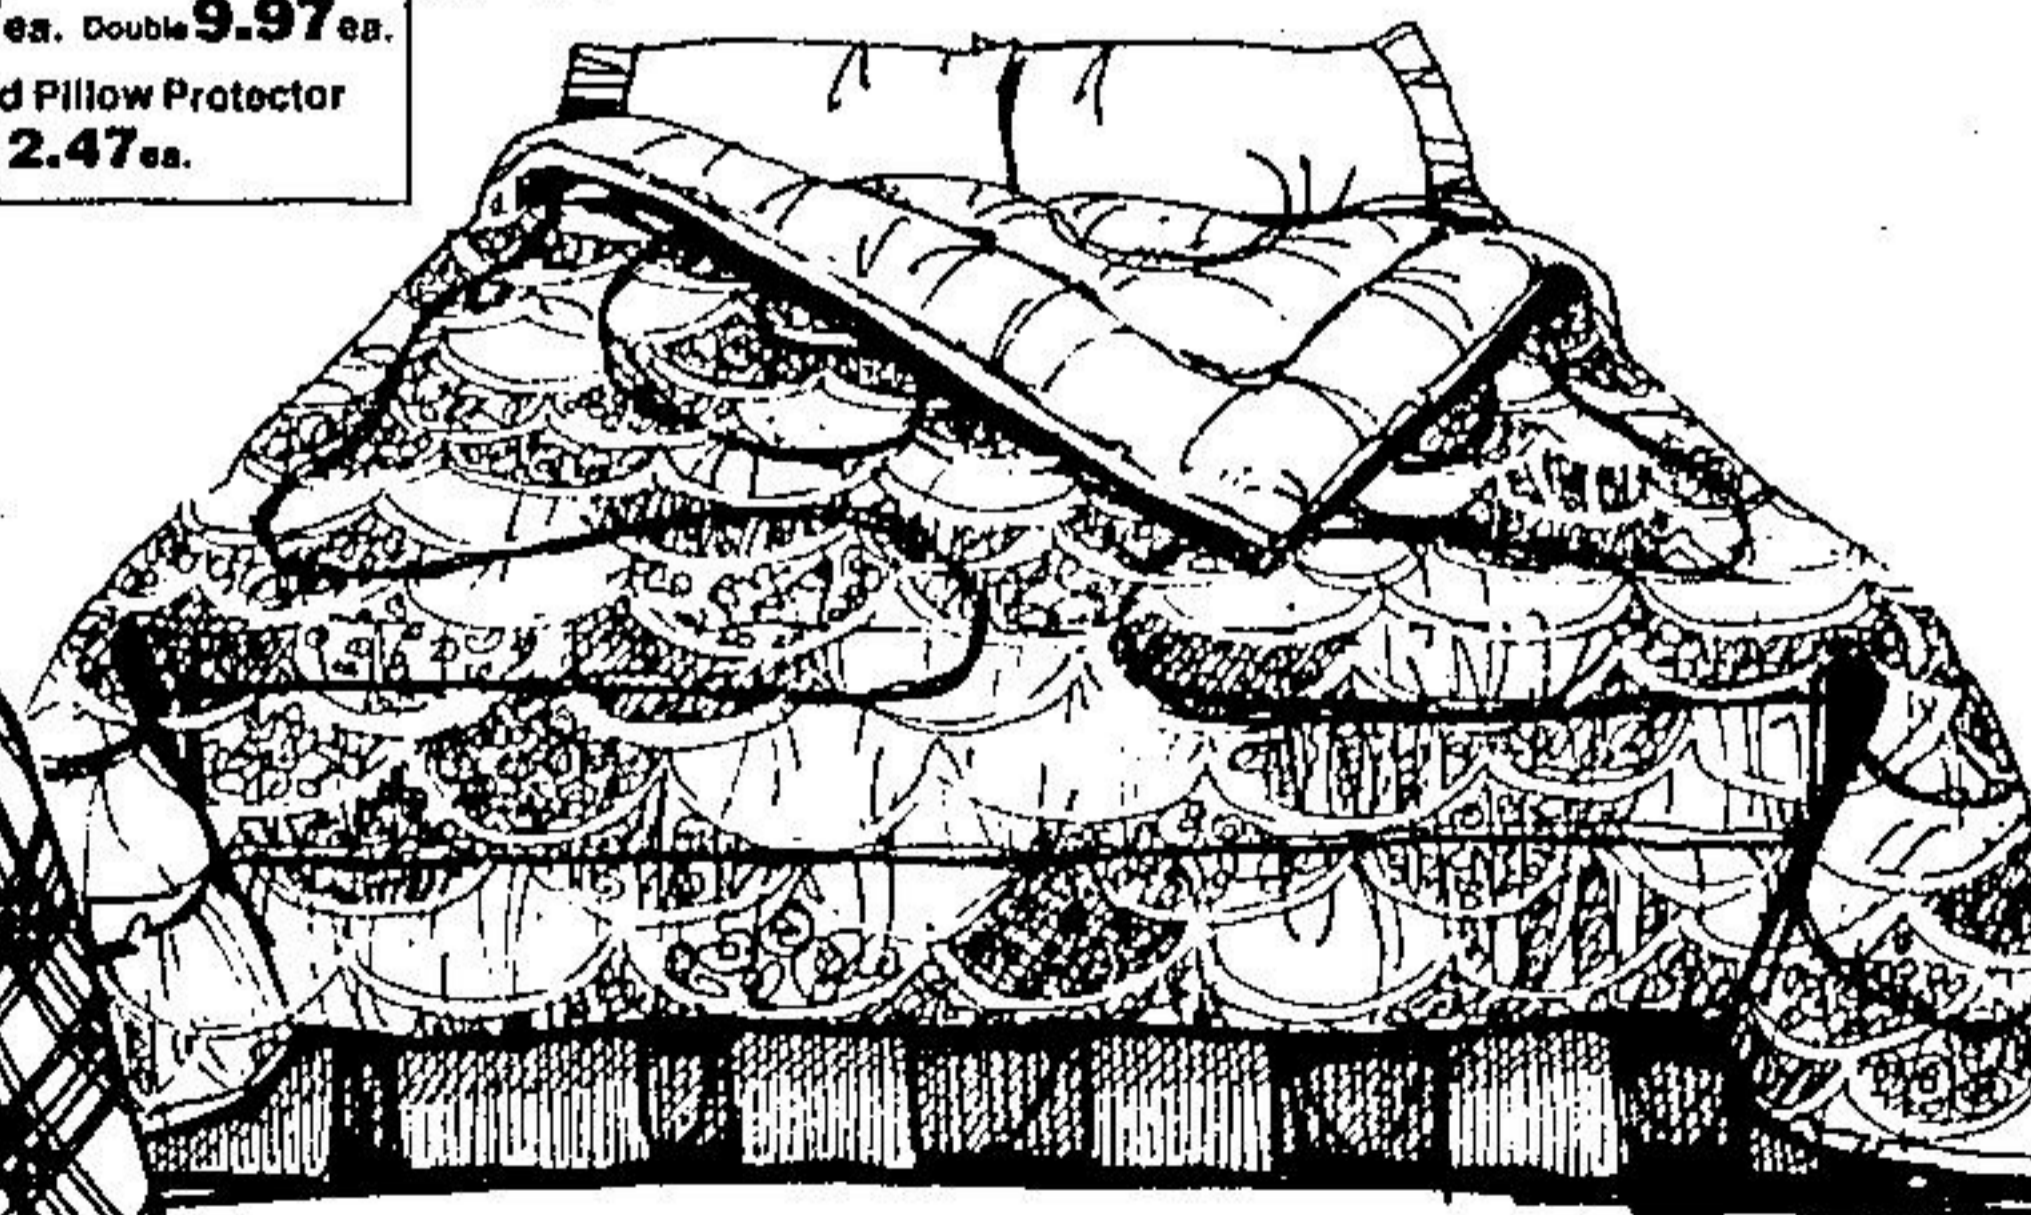

# Beautiful Bedding Buys!

"Wabasso" Sheet Ensembles

Twin Size **14.97** set

Double Size **17.97** set Queen Size **24.97** set

- No-iron permanent press
- Choice of 3 fresh designs
- Set includes 1 flat, 1 fitted sheet and 1 pillow slip in twin, 2 pillow slips in double and queen size.

Twin Size **7.97** ea. Double Size **8.97** ea.

**Flannelette Fashion Sheets**  
Practical 100% cotton flannelette sheets in blue or yellow pastels. Choice of flat or fitted style.

**2 for 10.00**

**Save on Feather Pillows**  
Fluffy feather-filled pillows with feather-proof 100% cotton floral ticking. Approx. 19" x 25".

**Quilted Contour Mattress Pad**  
White cotton top. Polyester fill. Washable. Save 2.00  
Twin **7.97** ea. Double **9.97** ea.  
**Zippered Pillow Protector 2.47** ea.

**7.97** ea. **Save 20%**

**Super-Value Check Spreads**  
Attractive woven bedspreads of machine-washable 100% cotton. Approx. 70" x 100" bunk size or approx. 80" x 100" twin size in brown, orange, blue or green.