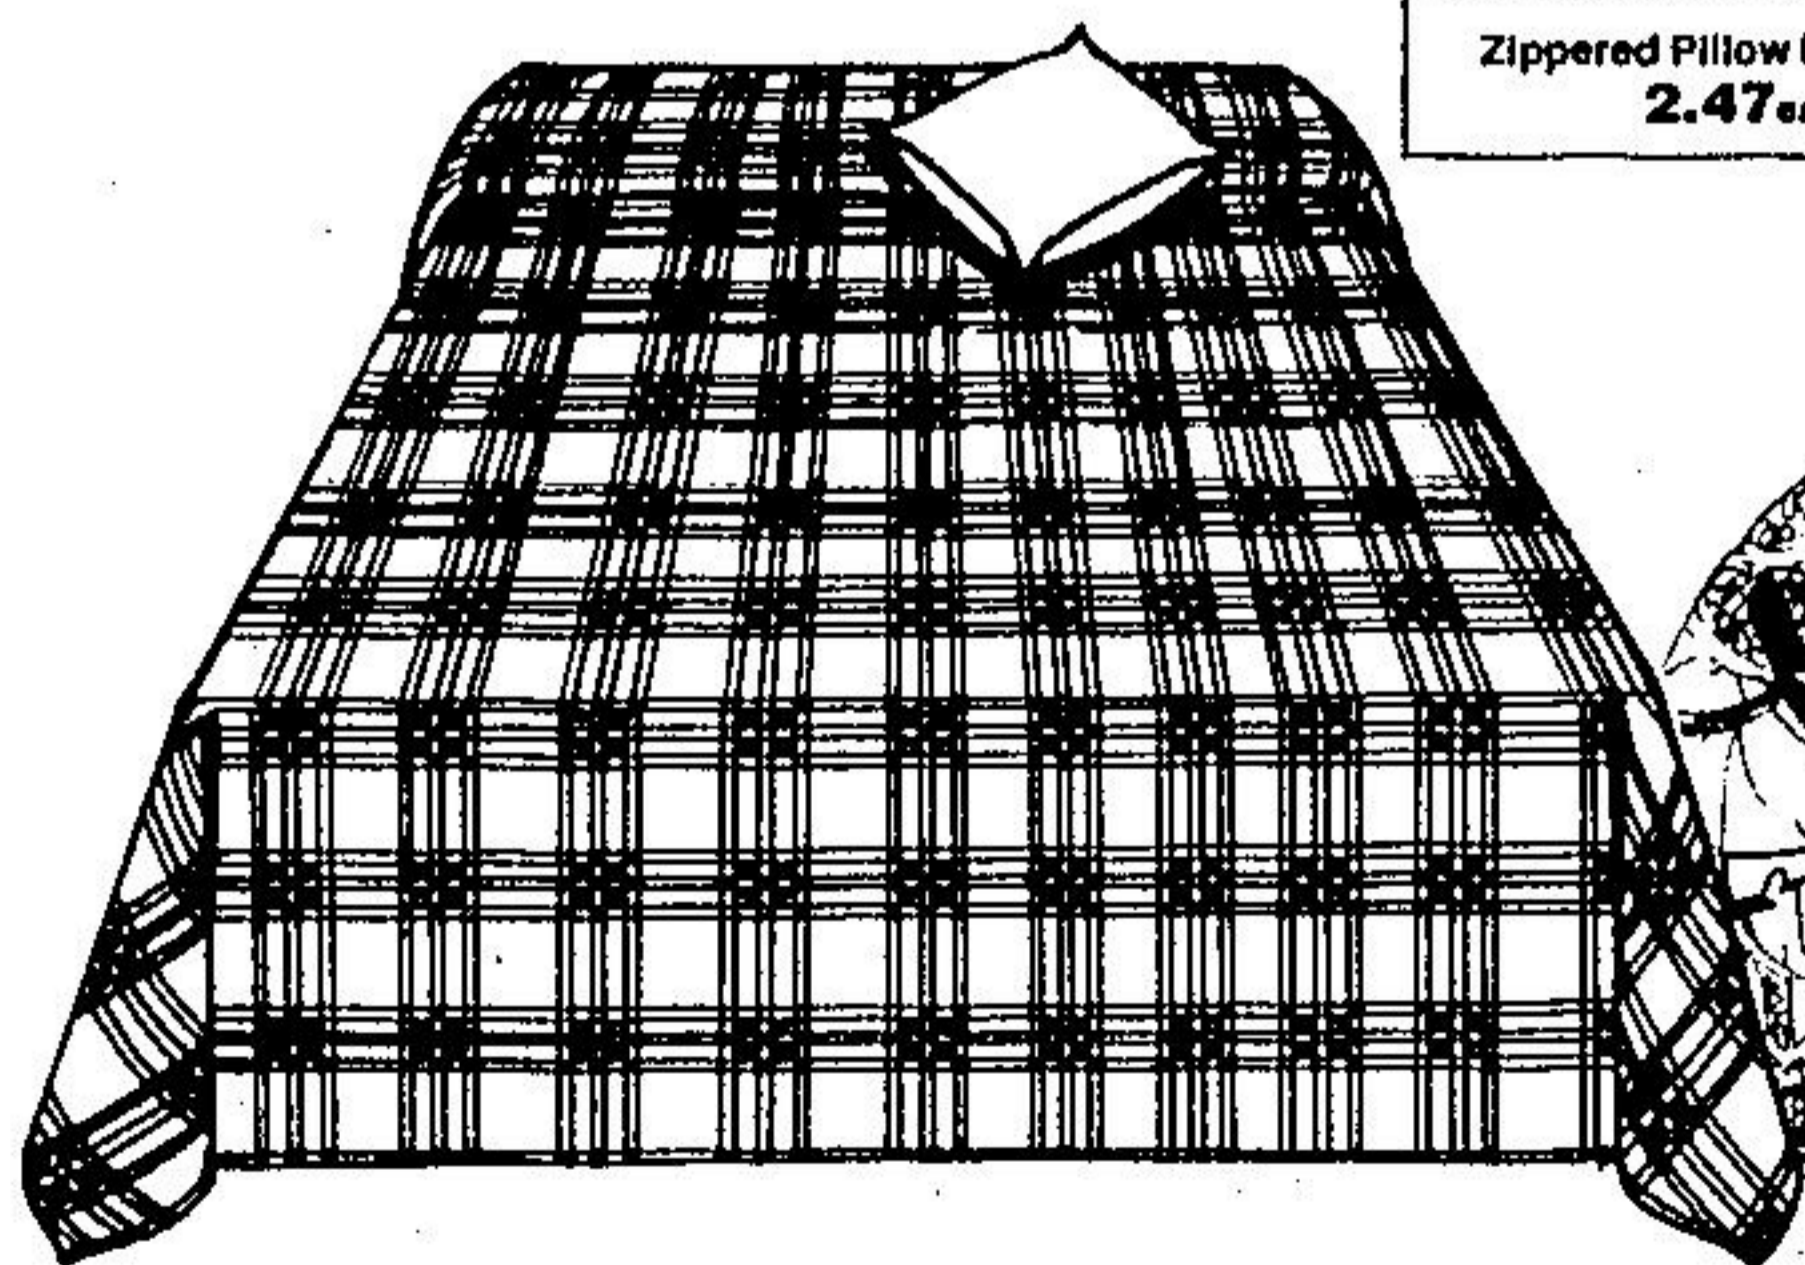

# Beautiful Bedding Buys!

"Wabasso" Sheet Ensembles

Twin Size **14.97** set

Double Size **17.97** set Queen Size **24.97** set

- No-iron permanent press
- Choice of 3 fresh designs
- Set includes 1 flat, 1 fitted sheet and 1 pillow slip in twin, 2 pillow slips in double and queen size.

Twin Size **7.97** ea. Double Size **8.97** ea.

**Flannelette Fashion Sheets**  
Practical 100% cotton flannelette sheets in blue or yellow pastels. Choice of flat or fitted style.

**2 for 10.00**

**Save on Feather Pillows**  
Fluffy feather-filled pillows with feather-proof 100% cotton floral ticking. Approx. 19" x 25".

**Quilted Contour Mattress Pad**  
White cotton top. Polyester fill. Washable. Save 2.00  
Twin **7.97** ea. Double **9.97** ea.  
**Zippered Pillow Protector 2.47** ea.

**7.97** ea. **Save 20%**

**Super-Value Check Spreads**  
Attractive woven bedspreads of machine-washable 100% cotton. Approx. 70" x 100" bunk size or approx. 80" x 100" twin size in brown, orange, blue or green.