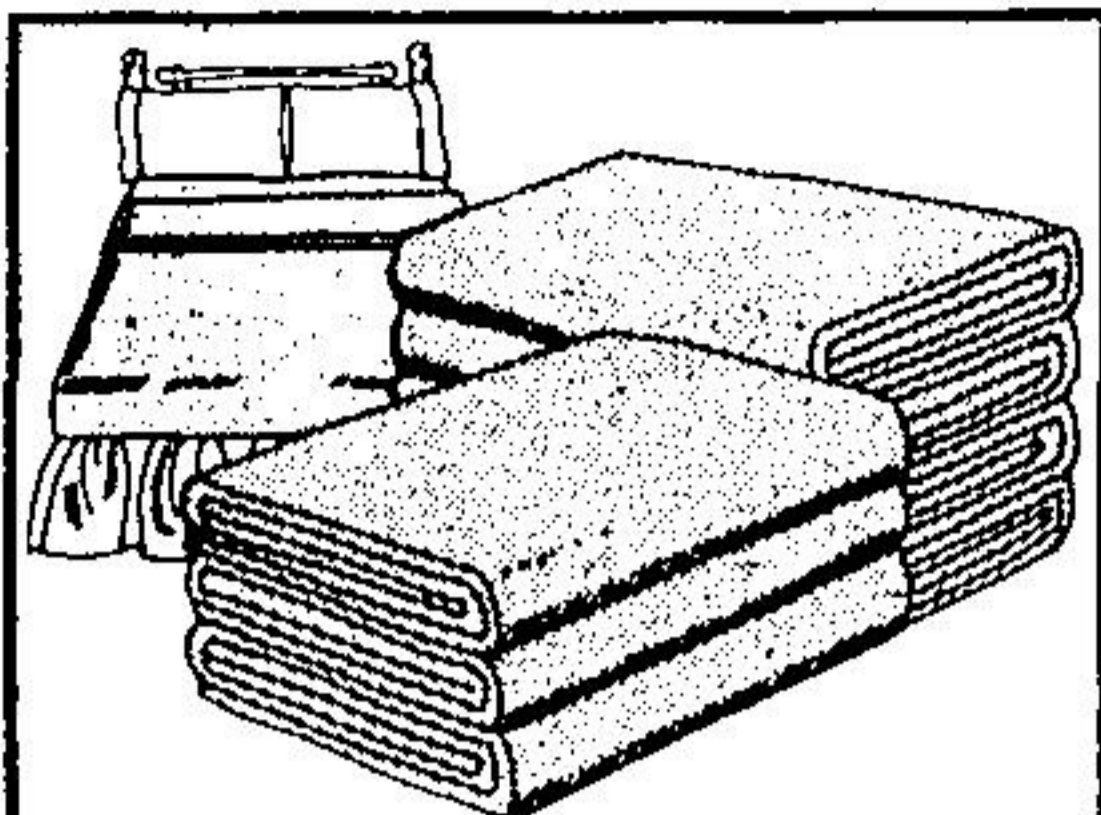

# Beautiful Bedding Buys!

"Wabasso" Sheet Ensembles

Twin Size **14.97** set

Double Size **17.97** set Queen Size **24.97** set

- No-iron permanent press
- Choice of 3 fresh designs
- Set includes 1 flat, 1 fitted sheet and 1 pillow slip in twin, 2 pillow slips in double and queen size.

Twin Size **7.97** ea. Double Size **8.97** ea.

**Flannelette Fashion Sheets**  
Practical 100% cotton flannelette sheets in blue or yellow pastels. Choice of flat or fitted style.

**2 for 10.00**

**Save on Feather Pillows**  
Fluffy feather-filled pillows with feather-proof 100% cotton floral ticking. Approx. 19" x 25".

**Quilted Contour Mattress Pad**  
White cotton top. Polyester fill. Washable. Save 2.00  
Twin **7.97** ea. Double **9.97** ea.  
**Zippered Pillow Protector 2.47** ea.

**7.97** ea. **Save 20%**

**Super-Value Check Spreads**  
Attractive woven bedspreads of machine-washable 100% cotton. Approx. 70" x 100" bunk size or approx. 80" x 100" twin size in brown, orange, blue or green.