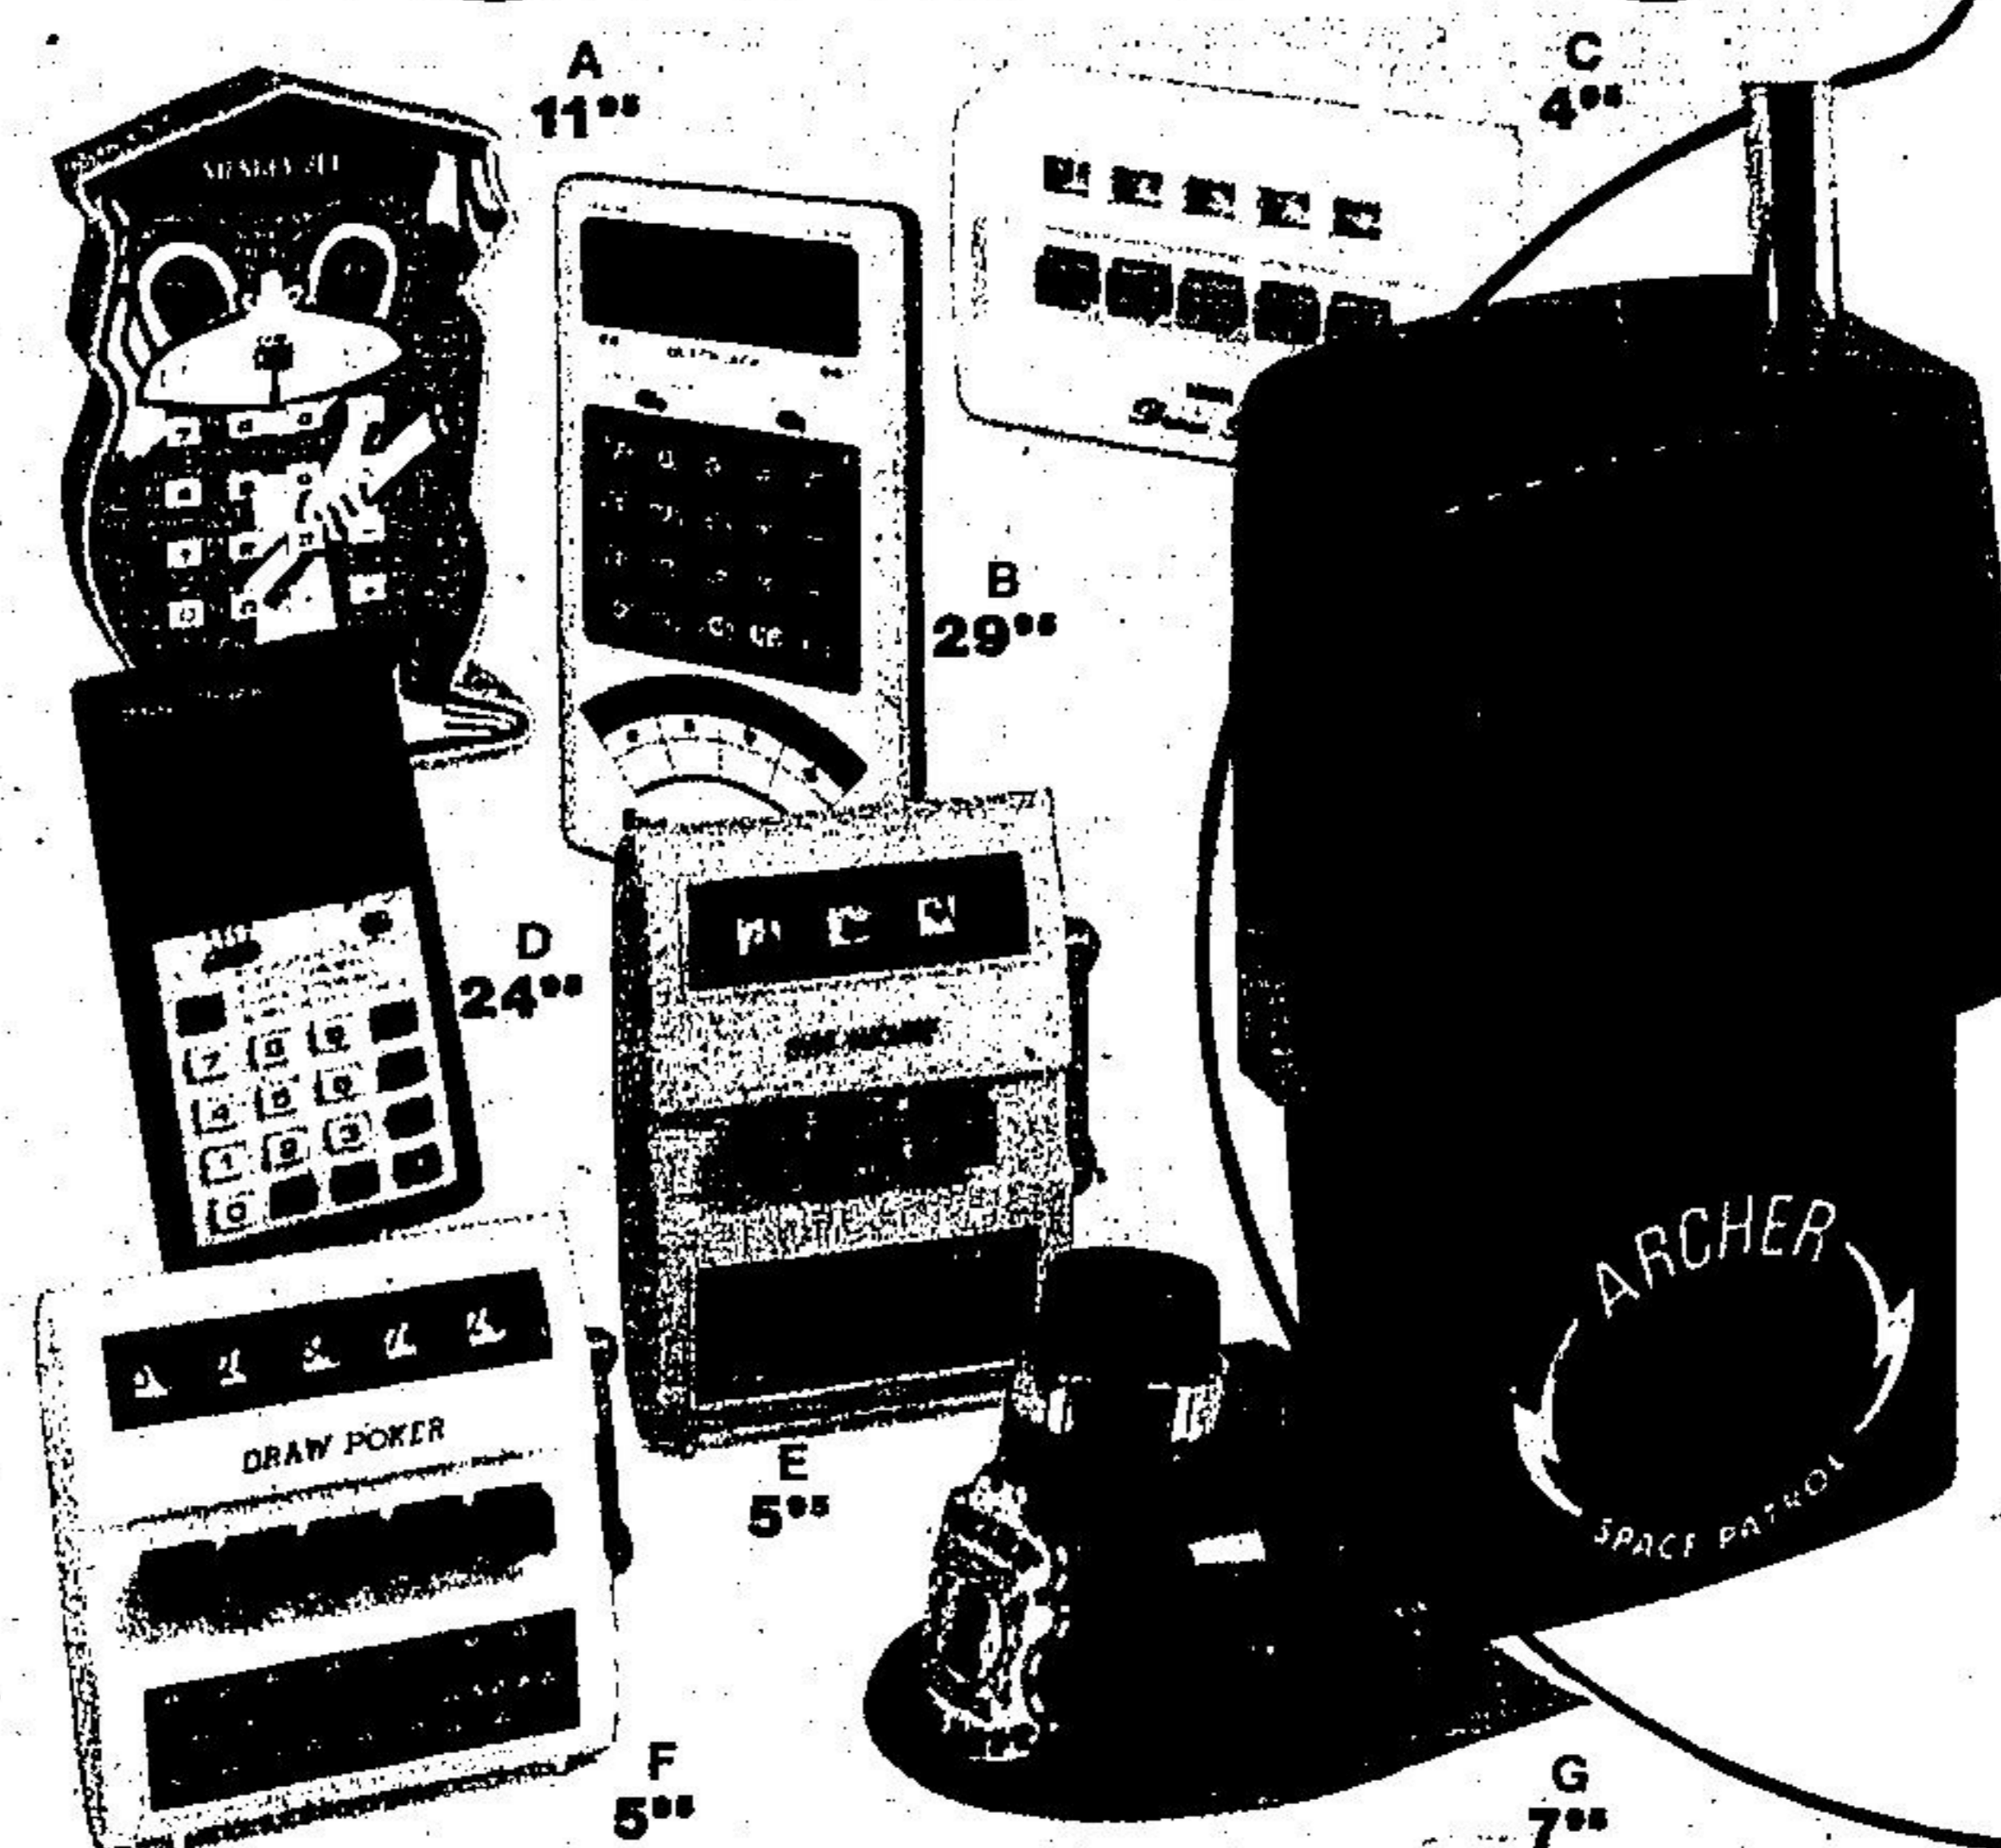

AC
Adapter
7.95

Use 9V adapter to power most T.V. games 60-3053