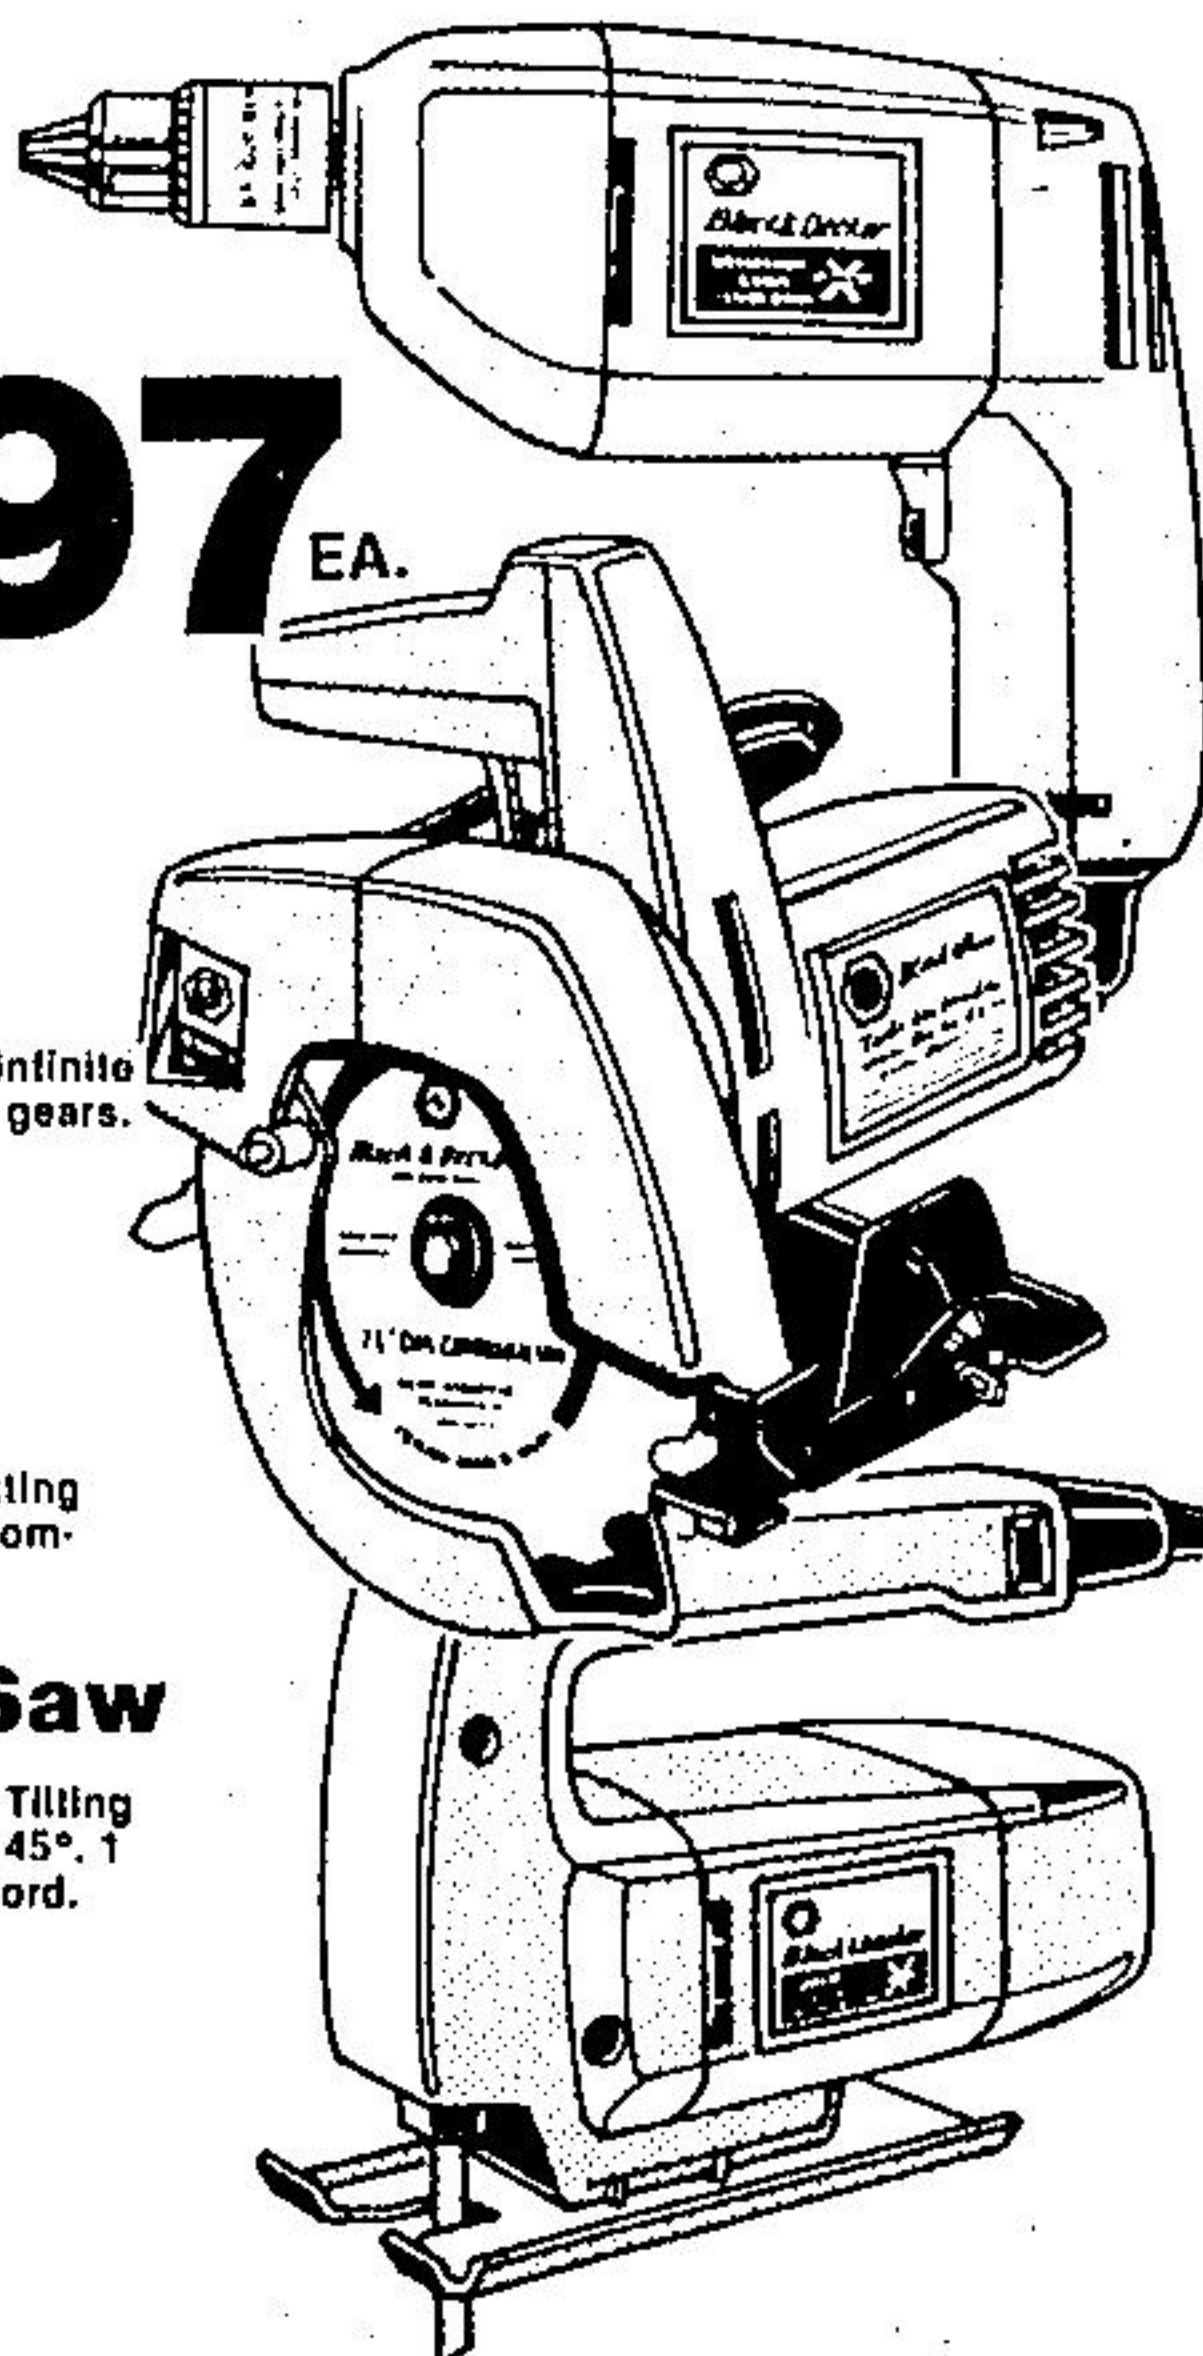

Your Choice

27.97 EA.

"B & D" 3/8 Drill

Variable speed with reverse. Infinite speed lock, double reduction gears. Exclusive detachable cord.

"B & D" 7-1/4" Saw

Burnout protected motor. Cutting depth 90° 2-3/8" 45° 1-7/8". Combination blade included.

"B & D Jig Saw

Variable speed for every job. Tiltng shoe calibrated to bevel 0 to 45°. 1 blade included. Detachable cord.

Save \$8

25.97 SET

11 Pce. Socket Set In Box

Choice of SAE or Metric. 3/8" drive set includes 7 sockets, sparkplug socket, socket extension and ratchet in plastic carry box.

4.97 SET

7-Pce. Screw-Driver Set

By "Fuller". Screwdrivers in assorted lengths. Robertson, Phillips & Slot tips; also scratch-awl.

13.97 SET

12 Pce. Metric Wrench Set

Combination open and box end triple chrome-plated wrenches, 6MM to 22MM. 11-Pce. SAE wrench set 3/8" to 1"..... 17.97 set