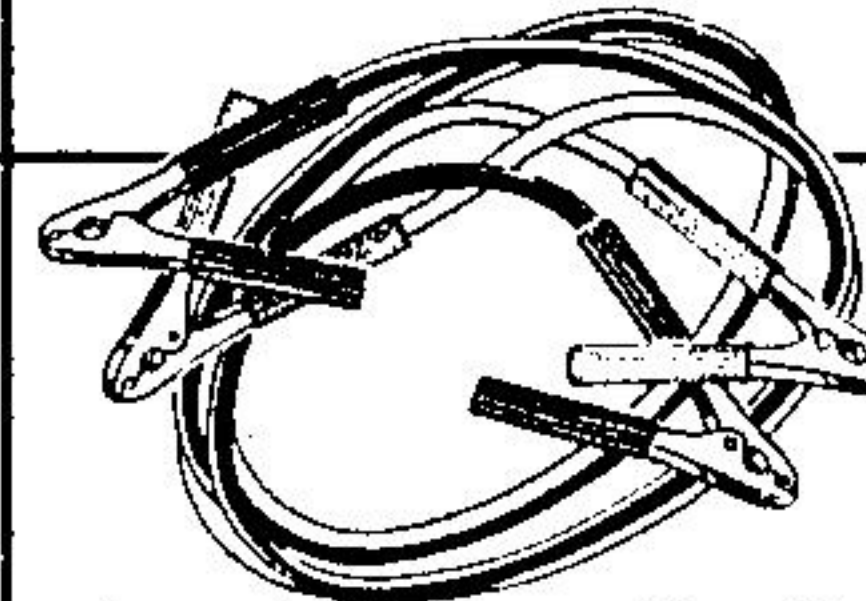

9.97 SET **Save \$2**
Booster Cables

Heavy duty 4 gauge 200 amp. copper-plated cable with vinyl insulation. 8 ft. long.

7.97 EA.
Battery Warmer

Plug into house current to keep your battery at peak performance.

Your Choice

27.97 EA.

"B & D" 3/8 Drill

Variable speed with reverse. Infinite speed lock, double reduction gears. Exclusive detachable cord.

"B & D" 7-1/4" Saw

Burnout protected motor. Cutting depth 90° 2-3/8" 45° 1-7/8". Combination blade included.

"B & D Jig Saw

Variable speed for every job. Tiltng shoe calibrated to bevel 0 to 45°. 1 blade included. Detachable cord.

Save \$8

25.97 SET

11 Pce. Socket Set In Box

Choice of SAE or Metric. 3/8" drive set includes 7 sockets, sparkplug socket, socket extension and ratchet in plastic carry box.

4.97 SET

7-Pce. Screw-Driver Set

By "Fuller". Screwdrivers in assorted lengths. Robertson, Phillips & Slot tips; also scratch-awl.

13.97 SET

12 Pce. Metric Wrench Set

Combination open and box end triple chrome-plated wrenches, 6MM to 22MM. 11-Pce. SAE wrench set 3/8" to 1"..... 17.97 set