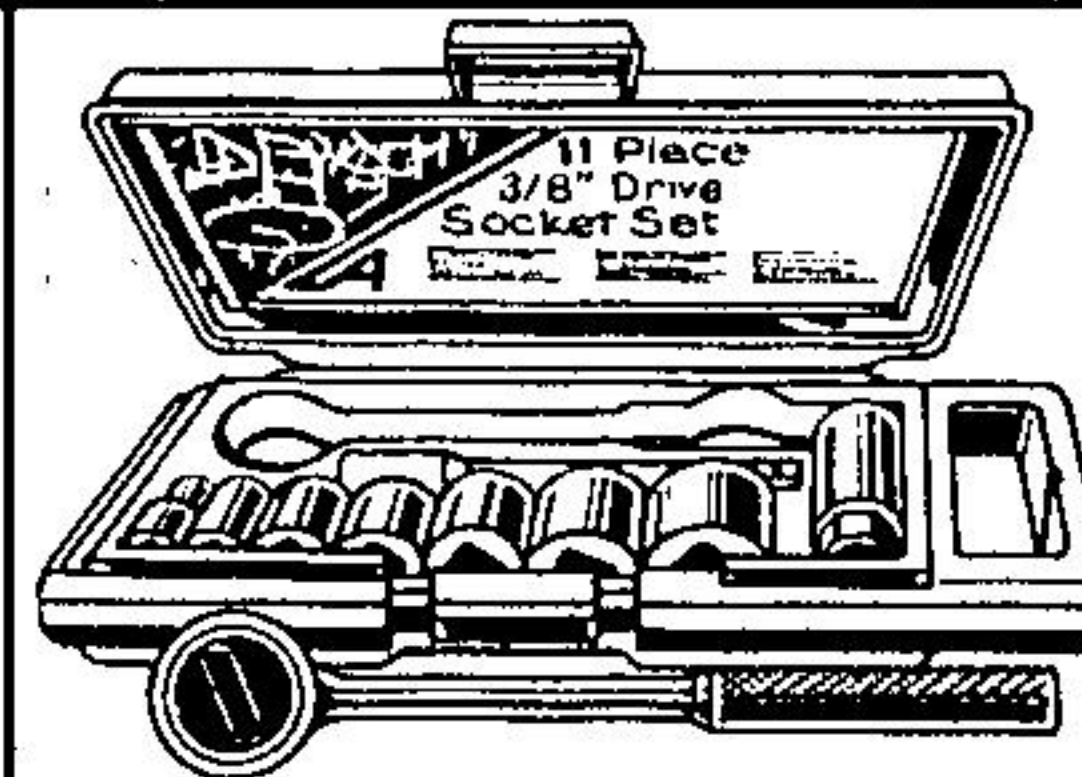

Your Choice

27.97 EA.

"B & D" 3/8 Drill

Variable speed with reverse. Infinite speed lock, double reduction gears. Exclusive detachable cord.

"B & D" 7-1/4" Saw

Burnout protected motor. Cutting depth 90° 2-3/8" 45° 1-7/8". Combination blade included.

"B & D Jig Saw

Variable speed for every job. Tiltng shoe calibrated to bevel 0 to 45°. 1 blade included. Detachable cord.

Save \$8

25.97 SET

11 Pce. Socket Set In Box

Choice of SAE or Metric. 3/8" drive set includes 7 sockets, sparkplug socket, socket extension and ratchet in plastic carry box.