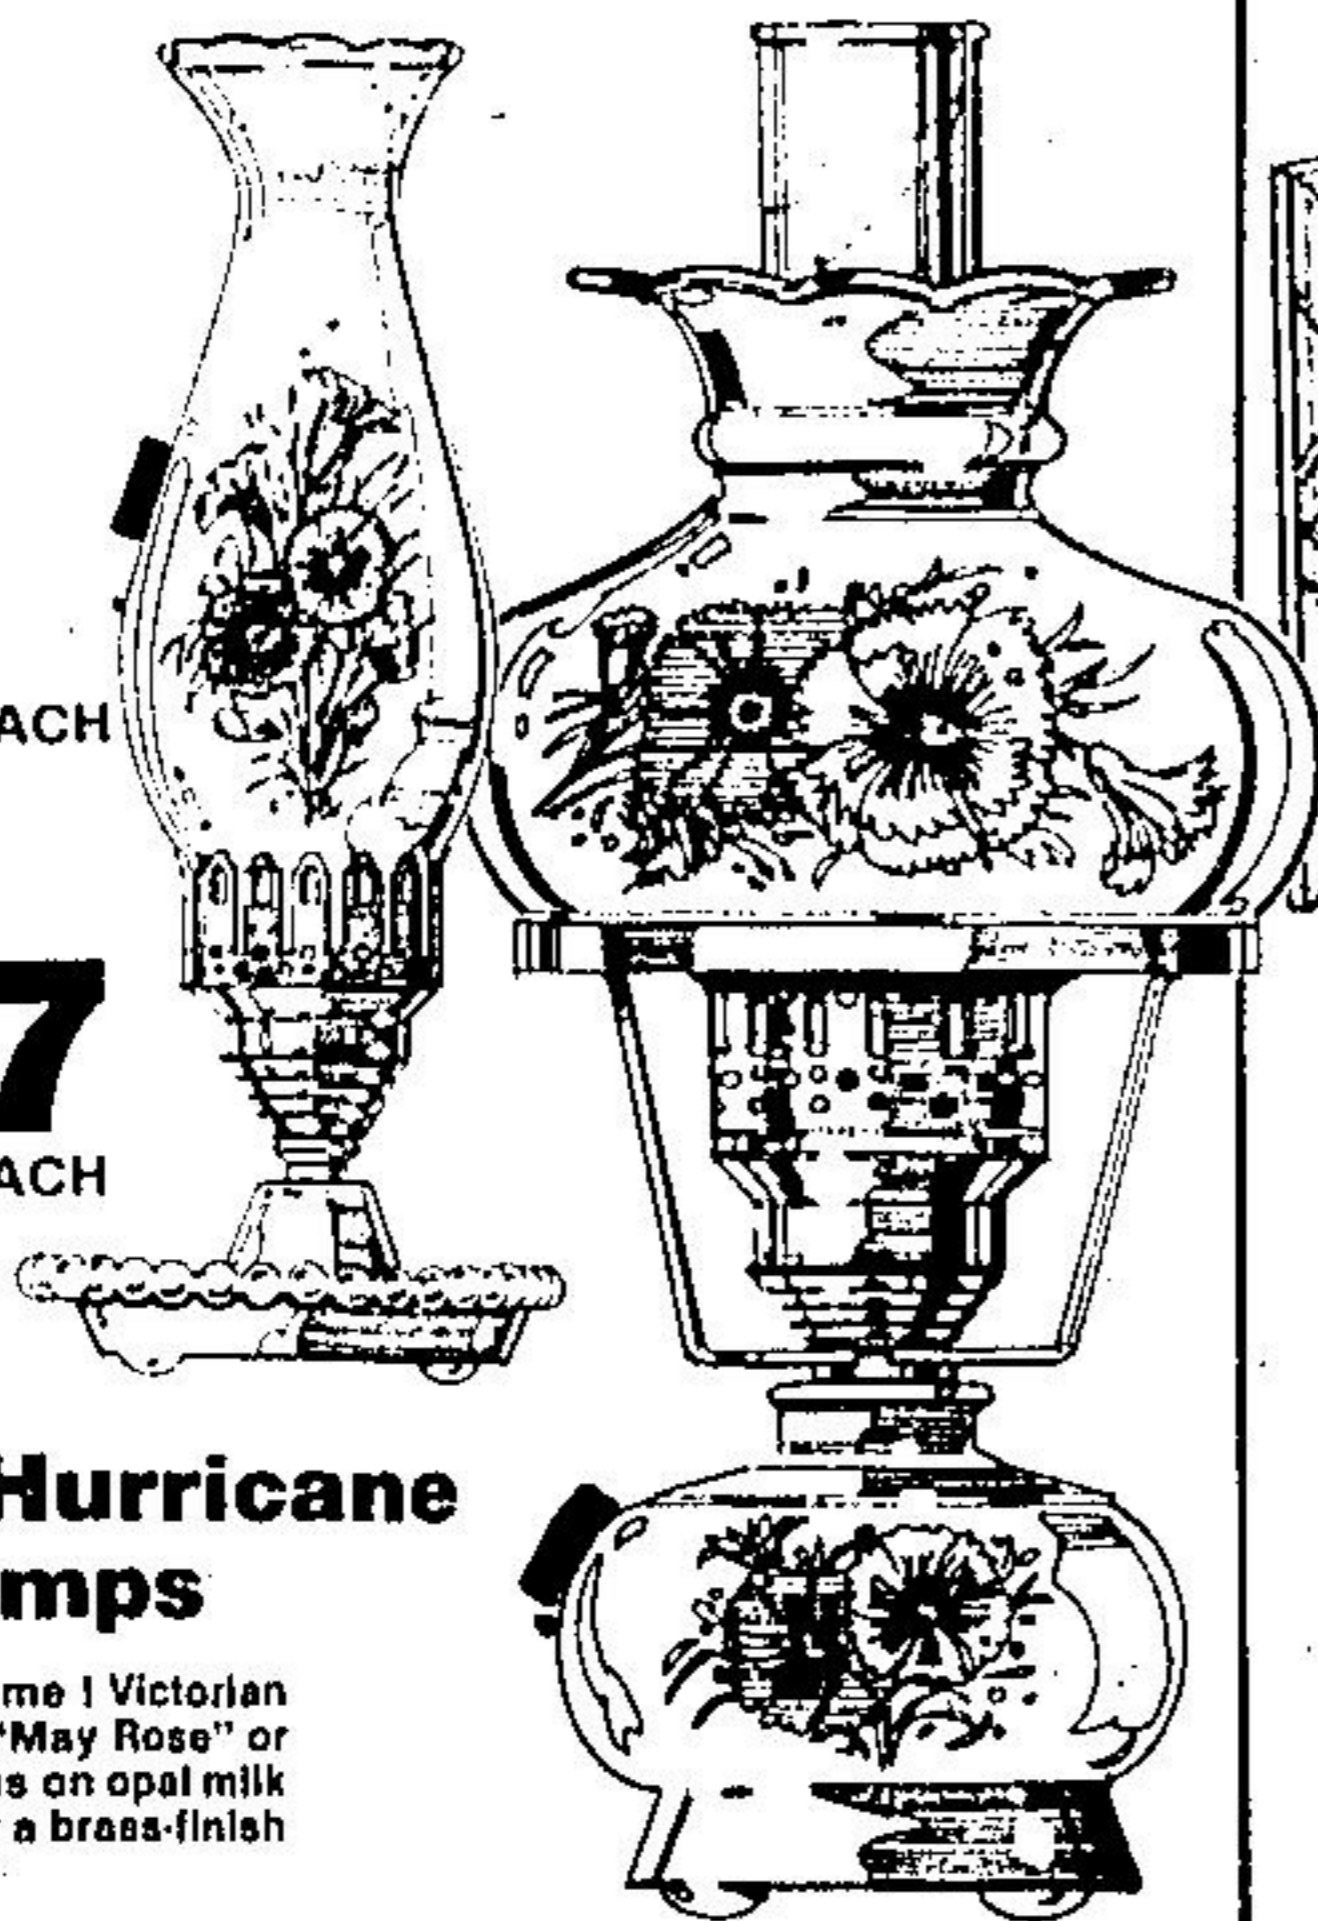

12" B & W TV

- 100% solid state circuitry
- UHF/VHF tuners & antennae
- Ivory cabinet with built-in handle.

Save
20%

14" Lamp

7.97 EACH

18" Lamp

15.97 EACH

Charming Hurricane Boudoir Lamps

The elegance of another time! Victorian style boudoir lamps with "May Rose" or "Brown Floral" decorations on opal milk glass. Each is accented by a brass-finish chimney holder.