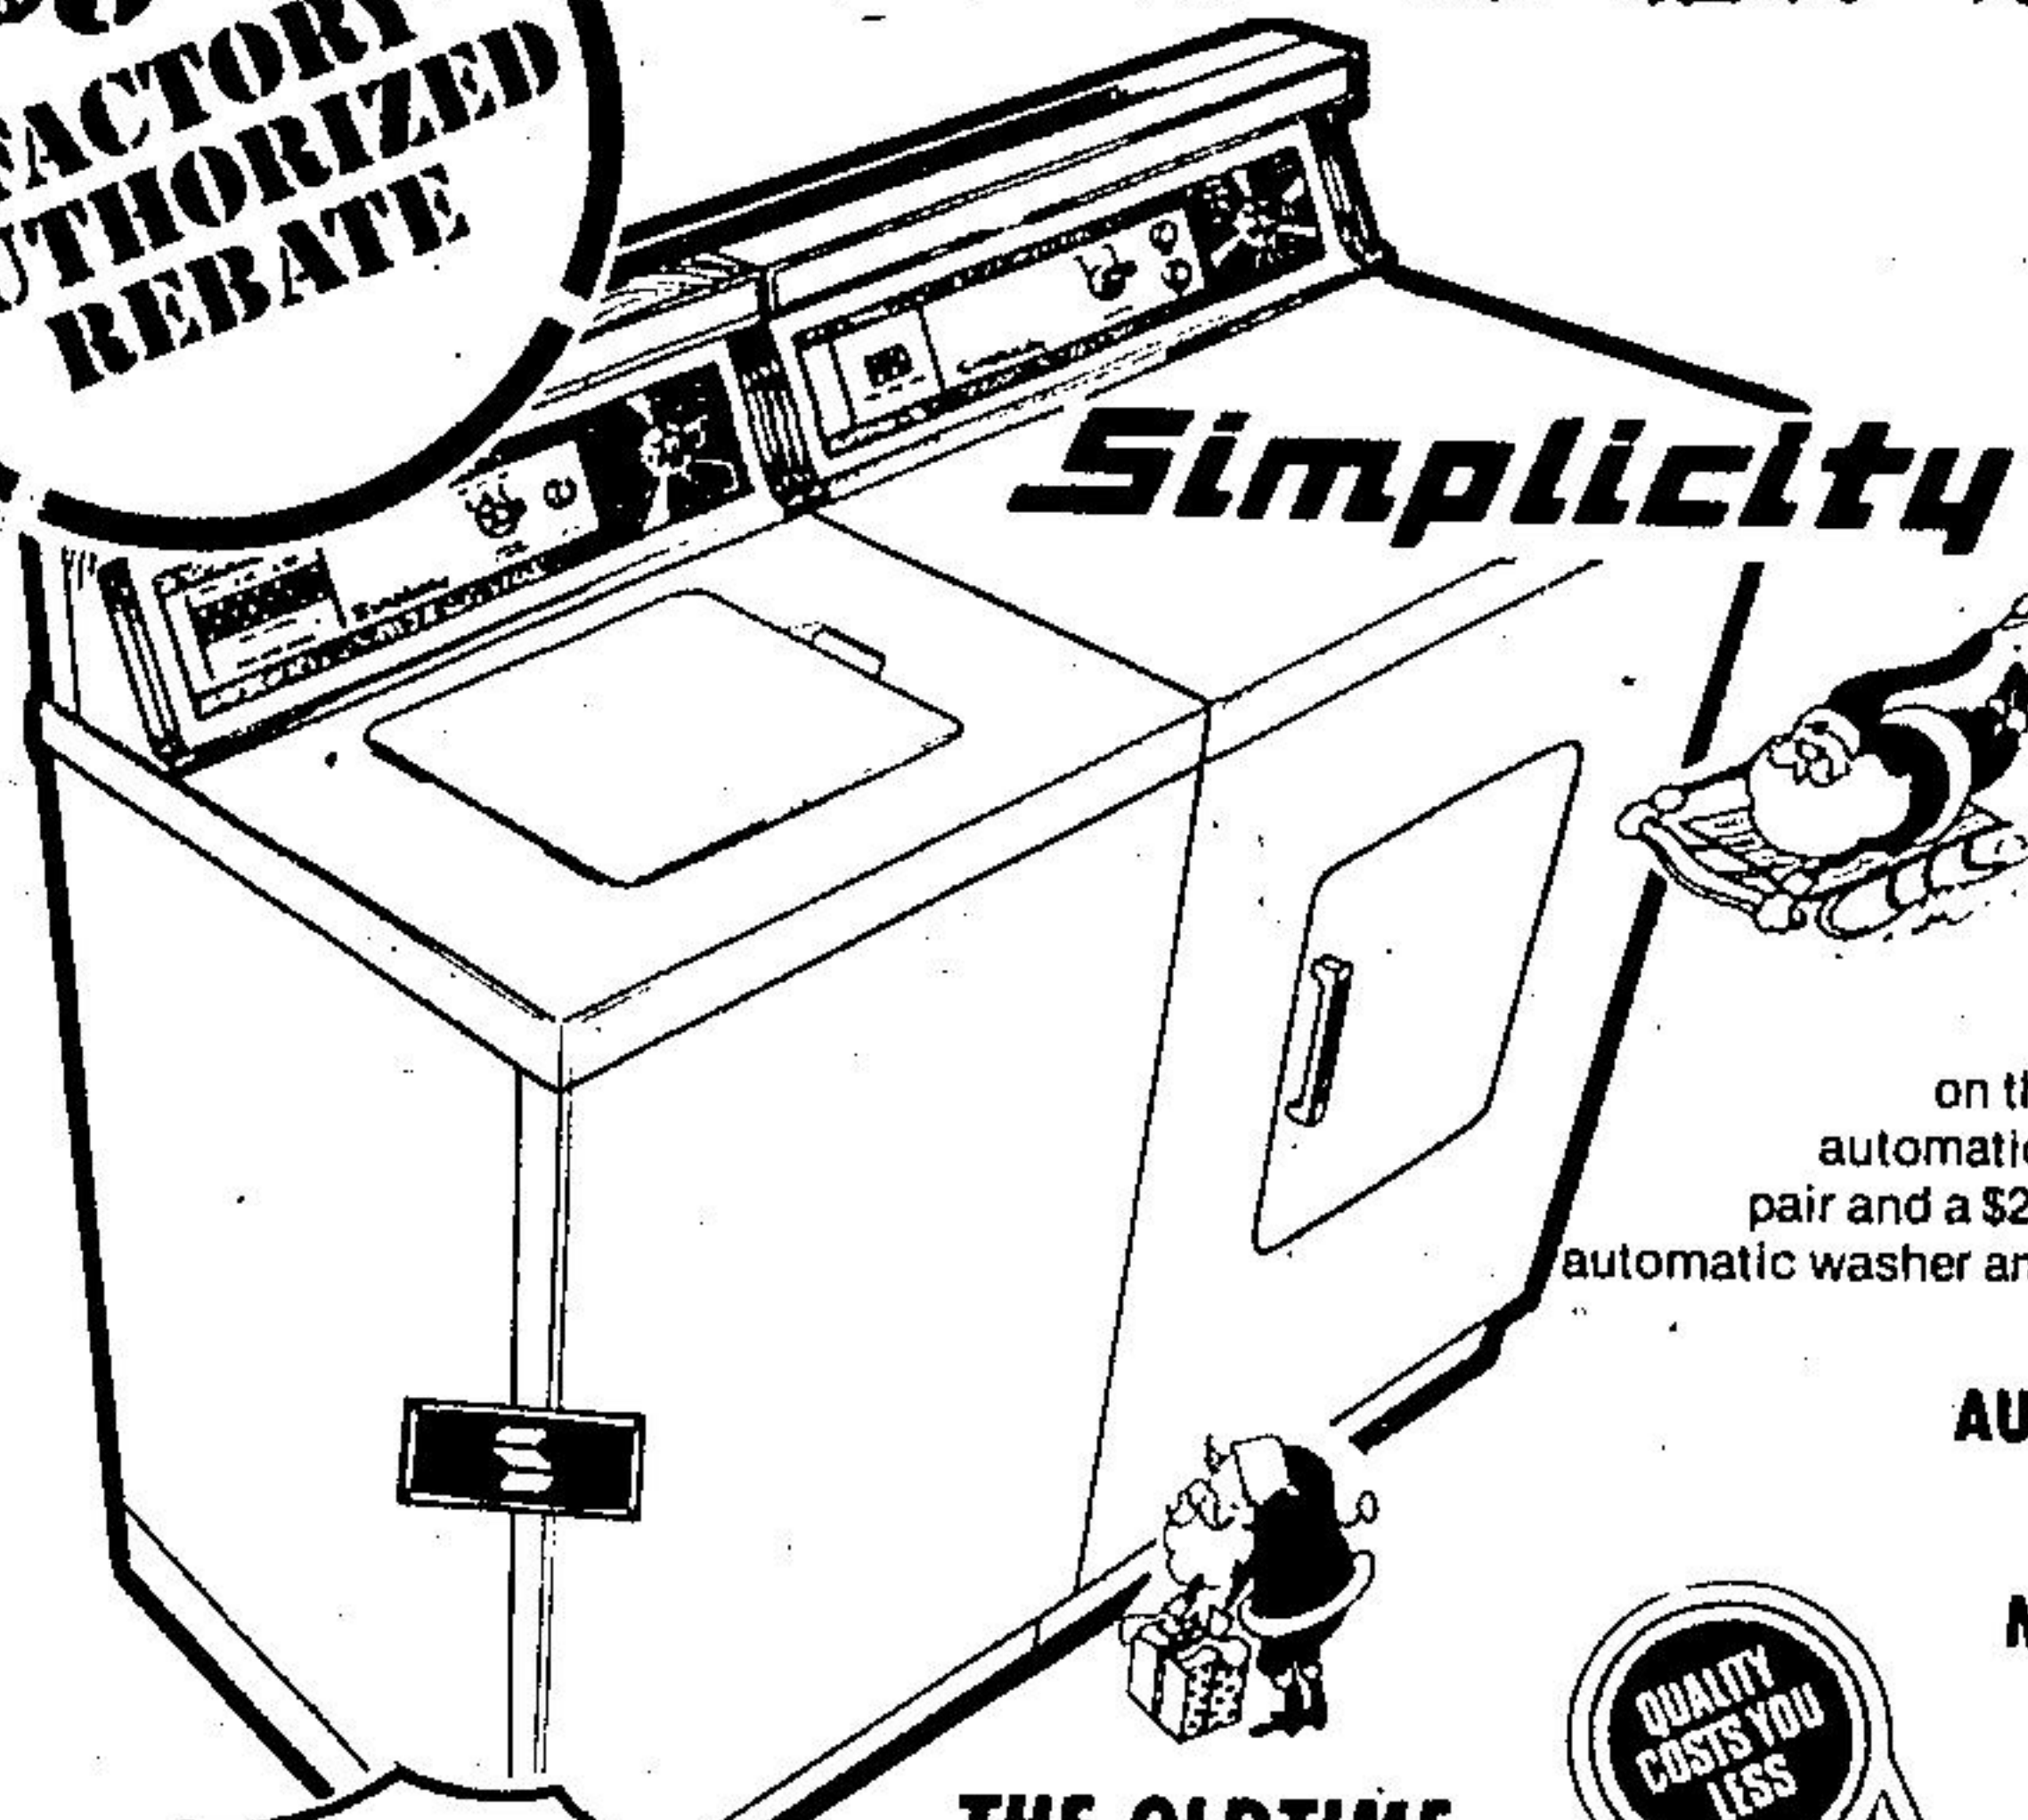

**\$50
FACTORY
AUTHORIZED
REBATE**

Now through Christmas we'll be offering a Factory Authorized \$50.00 Rebate on the purchase of a Simplicity automatic washer and full size dryer pair and a \$25.00 rebate on a Simplicity automatic washer and full size dryer purchased separately.