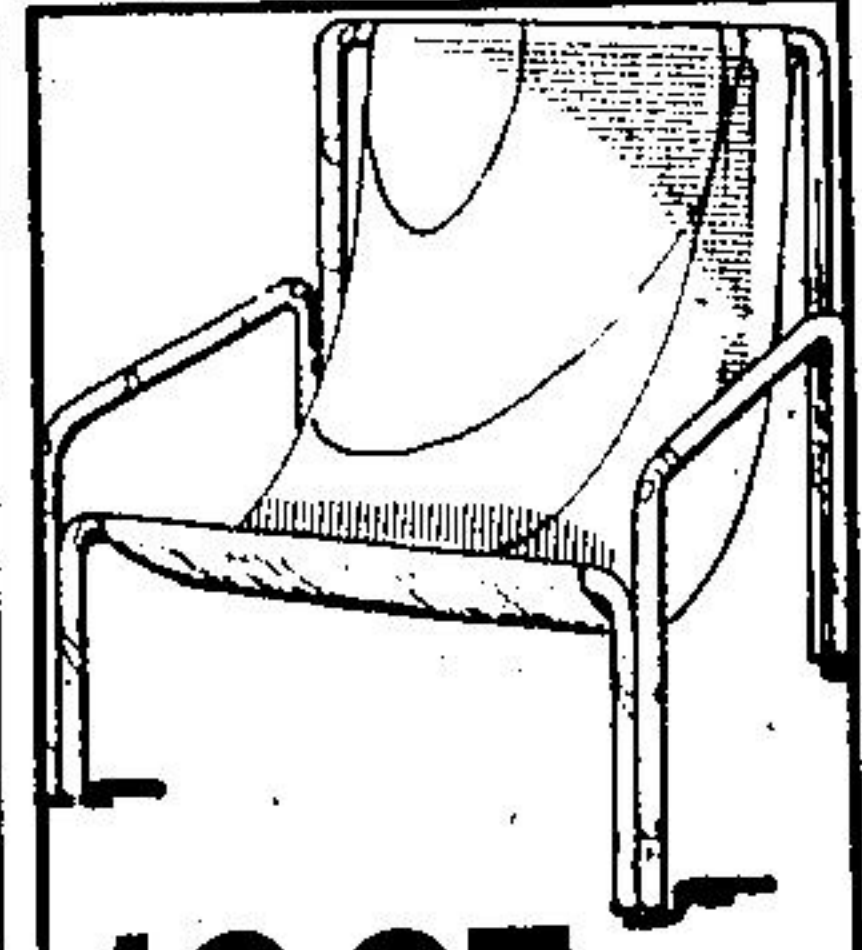

Save \$100

**199.97**

5-pce set

**5-Pce Wood Dinette Set**

App. 36" x 48" x 60" rectangular table with stain, scratch and heat resistant "Formica" top in rich walnut finish. Four high back chairs have vinyl covered seats in red, brown or gold colour. ALSO AVAILABLE with oval table, app. 42" x 42" x 54".

Due to the low sale prices a moderate delivery charge will be made on all large items advertised in this circular.

Save 20%

**79.97**

5-Pce Set

**5-Piece Dinette Set**

App. 30" x 40" "Arborite" table top, with 8" leaf, and matching molding. Four foam padded chairs with floral vinyl covers; chrome frames.

**139.97**

**Horizontal Rocker**

Horizontal rocking action is a new experience in relaxation! Built on solid hardwood frame with removable seat & back cushions. 100% nylon cover in floral pattern.

OTTOMAN NOT INCLUDED