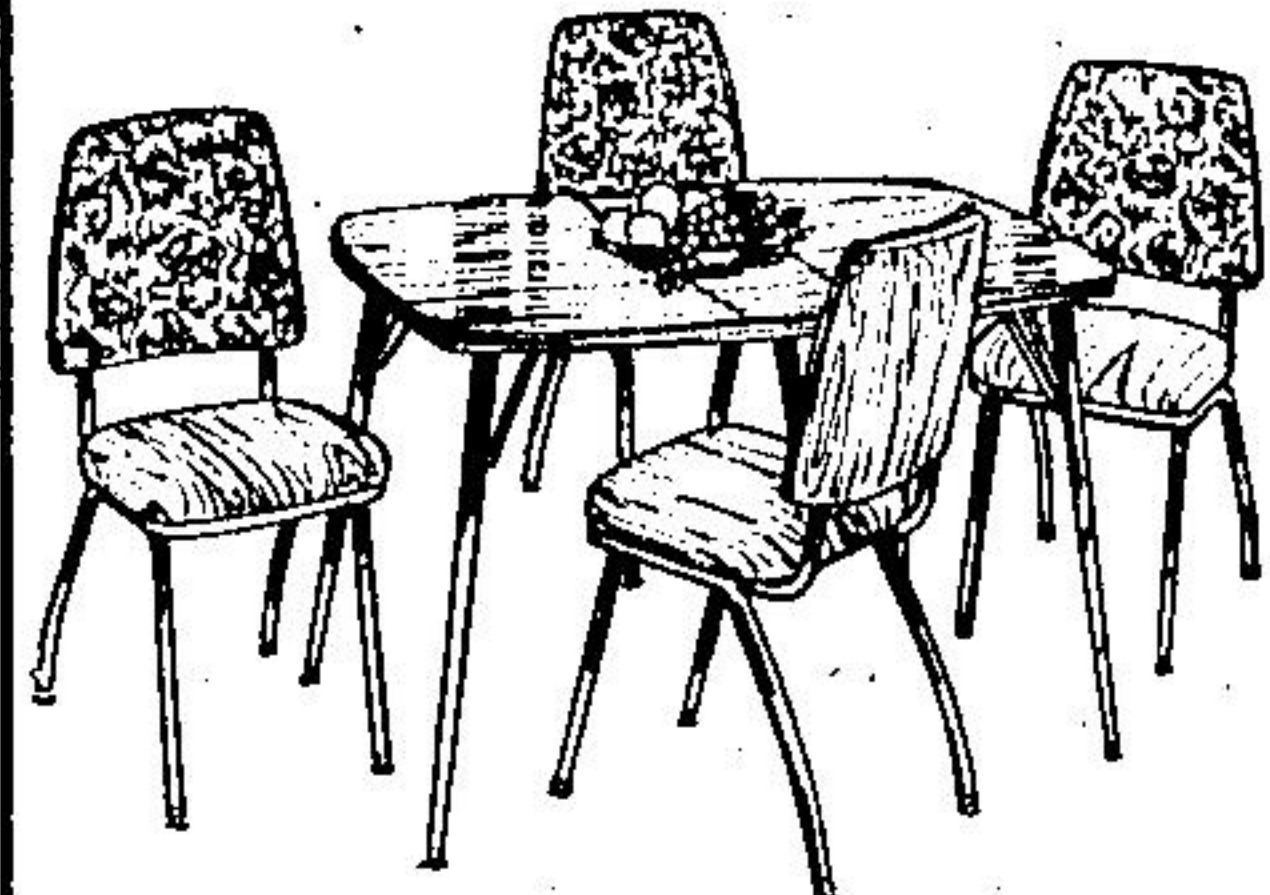

Save \$100

**199.97**

5-pce set

**5-Pce Wood Dinette Set**

App. 36" x 48" x 60" rectangular table with stain, scratch and heat resistant "Formica" top in rich walnut finish. Four high back chairs have vinyl covered seats in red, brown or gold colour. ALSO AVAILABLE with oval table, app. 42" x 42" x 54".

Due to the low sale prices a moderate delivery charge will be made on all large items advertised in this circular.

Save 20%

**79.97**

5-Pce Set

**5-Piece Dinette Set**

App. 30" x 40" "Arborite" table top, with 8" leaf, and matching molding. Four foam padded chairs with floral vinyl covers; chrome frames.

**139.97**

**Horizontal Rocker**

Horizontal rocking action is a new experience in relaxation! Built on solid hardwood frame with removable seat & back cushions. 100% nylon cover in floral pattern.

OTTOMAN NOT INCLUDED