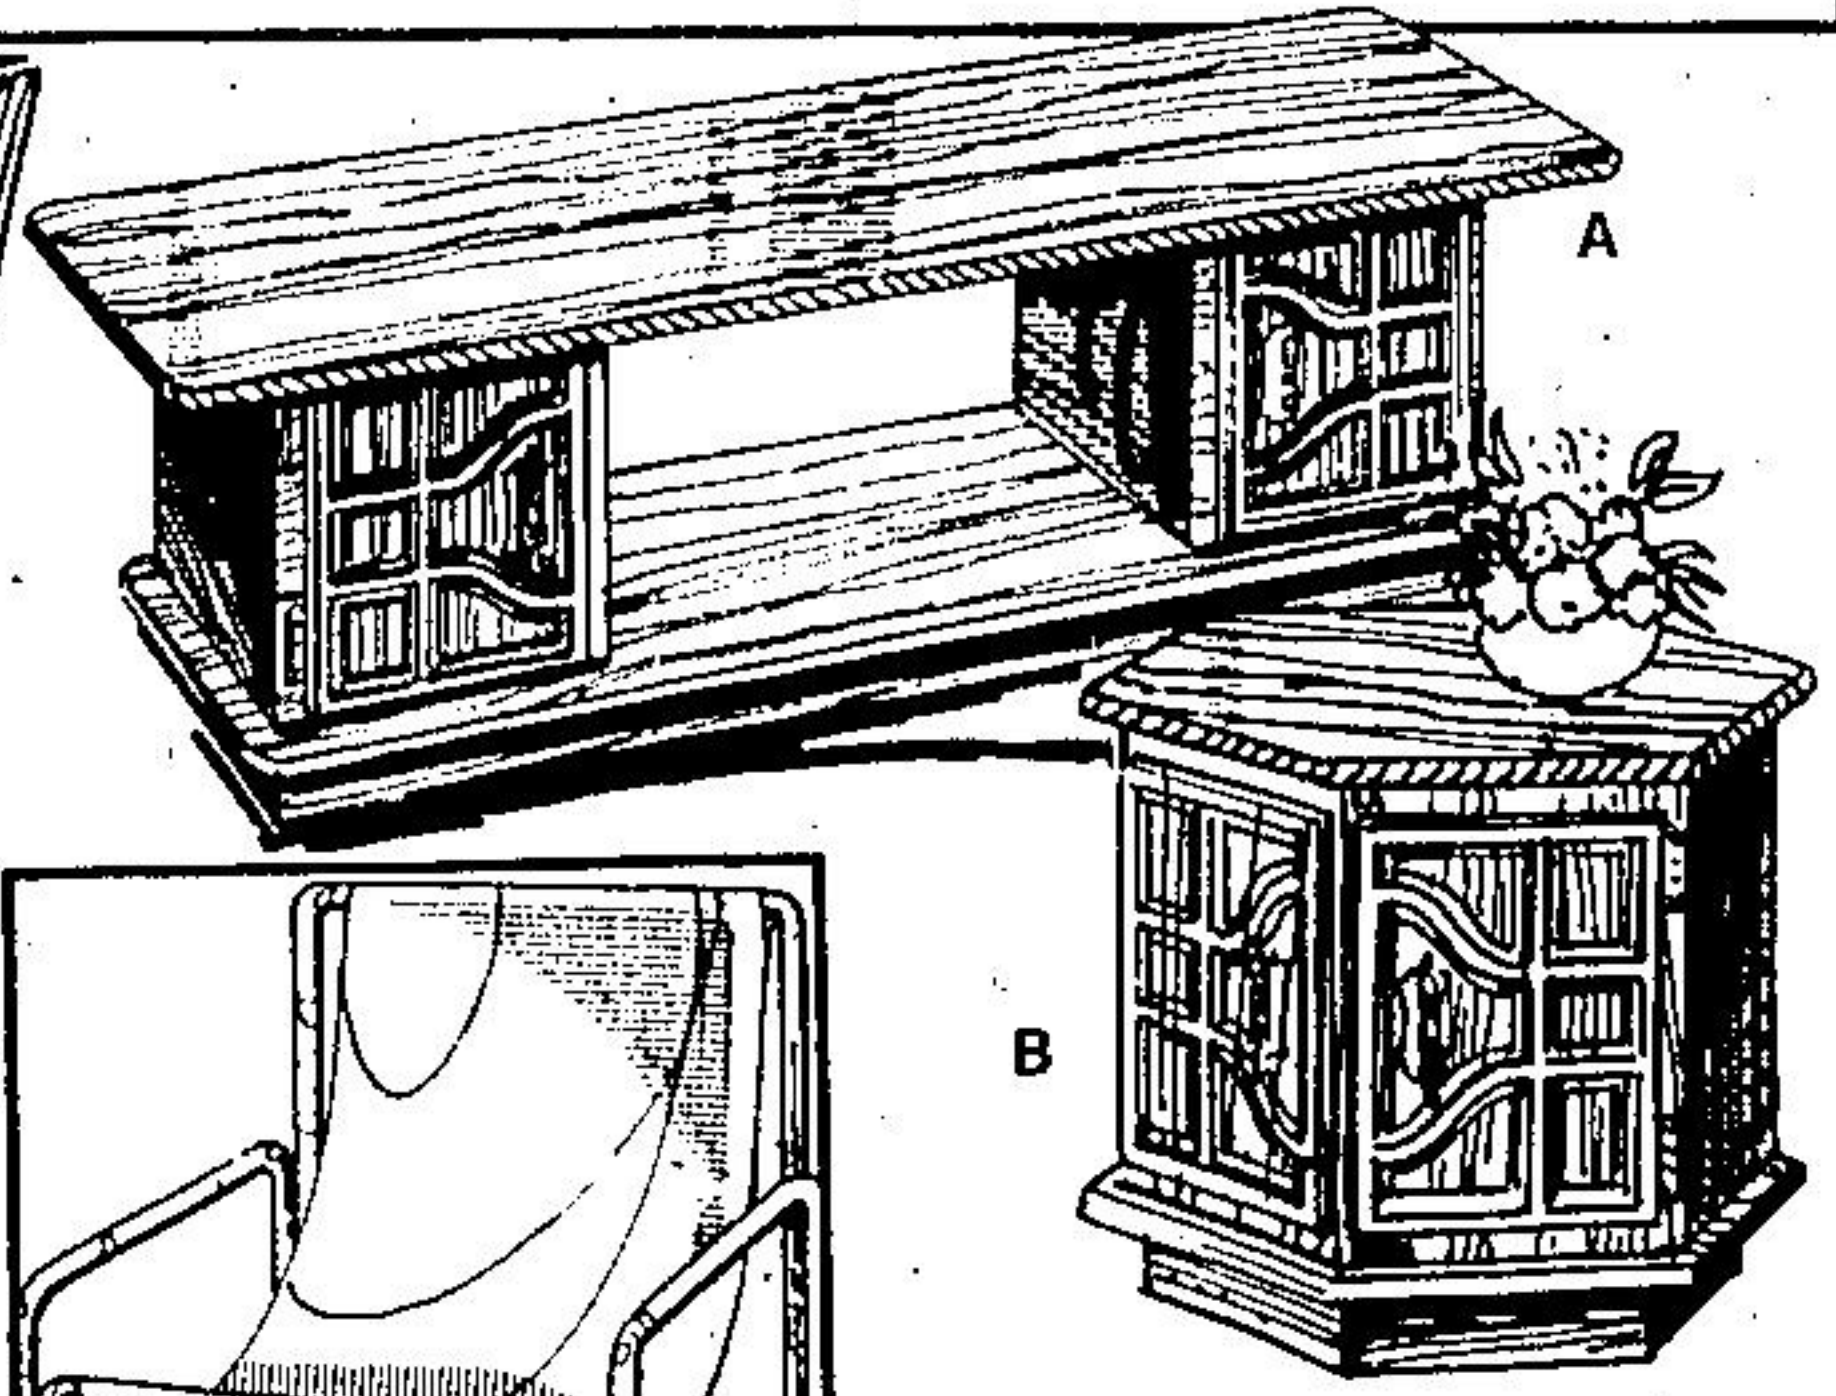

Save \$100

**199.97**

5-pce set

**5-Pce Wood Dinette Set**

App. 36" x 48" x 60" rectangular table with stain, scratch and heat resistant "Formica" top in rich walnut finish. Four high back chairs have vinyl covered seats in red, brown or gold colour. ALSO AVAILABLE with oval table, app. 42" x 42" x 54".

Due to the low sale prices a moderate delivery charge will be made on all large items advertised in this circular.

Save 20%

**79.97**

5-Pce Set

**5-Piece Dinette Set**

App. 30" x 40" "Arborite" table top, with 8" leaf, and matching molding. Four foam padded chairs with floral vinyl covers; chrome frames.

**139.97**

**Horizontal Rocker**

Horizontal rocking action is a new experience in relaxation! Built on solid hardwood frame with removable seat & back cushions. 100% nylon cover in floral pattern.

OTTOMAN NOT INCLUDED