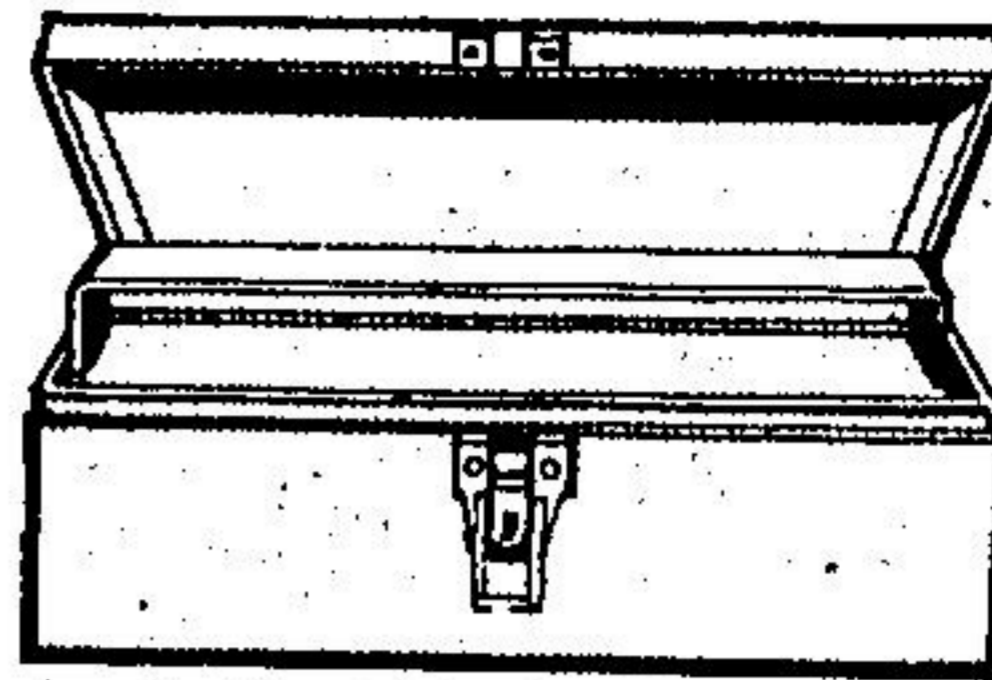

Handyman Gifts Your Budget Can Handle !

Save \$4

9.97 EACH

"International"
"Formula I" Tool Box
 Great take-along size for the "now" generation !
 20" x 7" x 8" with sturdy steel construction, lift-
 out tray and smart orange and black finish.

5.97 EACH

"International"
Tool Box
 Super value for a sturdy
 steel 19" x 6" x 6-1/2"
 tool box with lift-out
 tray and red baked
 enamel finish.

12.97 EACH

"International"
Utility Tool Box
 Handyman size with lift-out
 tray and red baked enamel
 finish. Approx. 21" x 8-3/4"
 x 9".

Save \$5

29.97 EACH

**Handyman's
 Tool Chest**
 For the real handyman ! Big
 21" x 8-3/4" x 9" steel chest
 with 2 drawers, tote tray, draw
 bolts and padlock hasp. Spot
 welded construction.

Save \$5

14.97 EACH