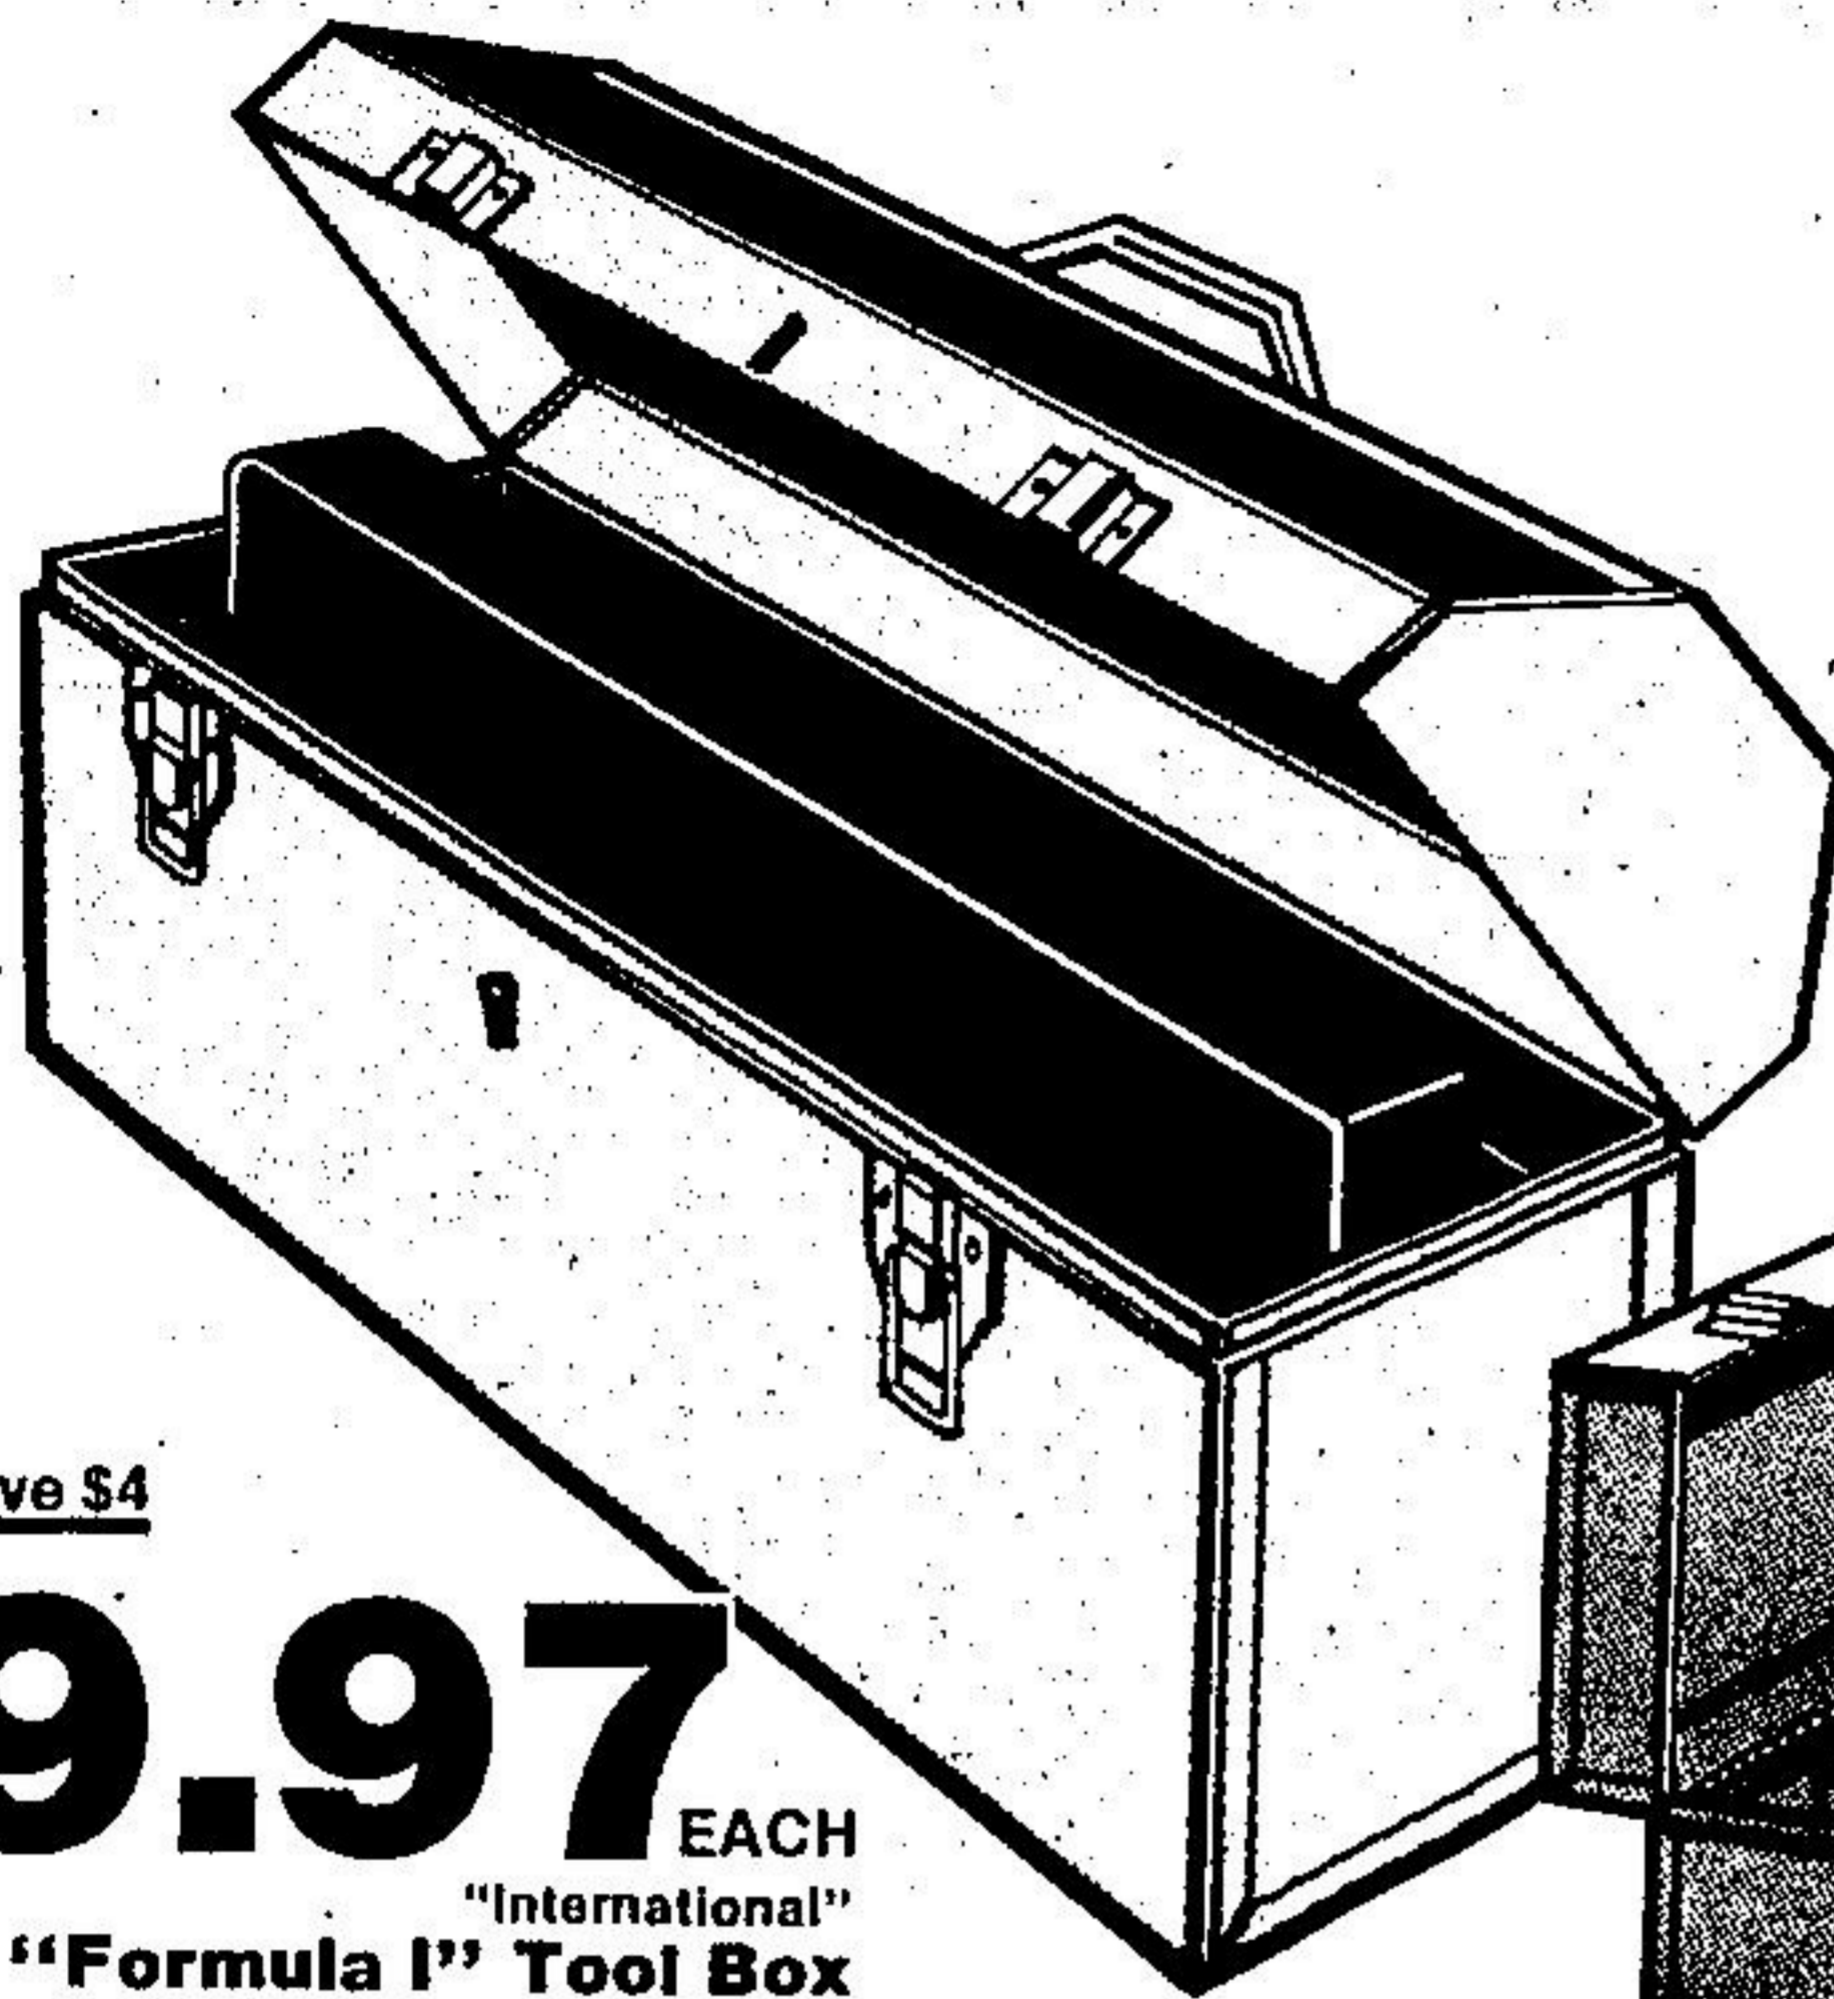

Handyman Gifts Your Budget Can Handle !

Save \$4

9.97 EACH

"International"
"Formula I" Tool Box
 Great take-along size for the "now" generation !
 20" x 7" x 8" with sturdy steel construction, lift-
 out tray and smart orange and black finish.

5.97 EACH

"International"
Tool Box
 Super value for a sturdy
 steel 19" x 6" x 6-1/2"
 tool box with lift-out
 tray and red baked
 enamel finish.

12.97 EACH

"International"
Utility Tool Box
 Handyman size with lift-out
 tray and red baked enamel
 finish. Approx. 21" x 8-3/4"
 x 9".

Save \$5

29.97 EACH

**Handyman's
 Tool Chest**
 For the real handyman ! Big
 21" x 8-3/4" x 9" steel chest
 with 2 drawers, tote tray, draw
 bolts and padlock hasp. Spot
 welded construction.

Save \$5

14.97 EACH

- From "Holt"
1001-Pce. Parts Cabinet
 Heavy-duty steel cabinet with 25 clear
 plastic drawers, dividers and labels. Also
 includes 1001 assorted bolts, nuts,
 washers, screws, pins and nails !

12.97 EACH