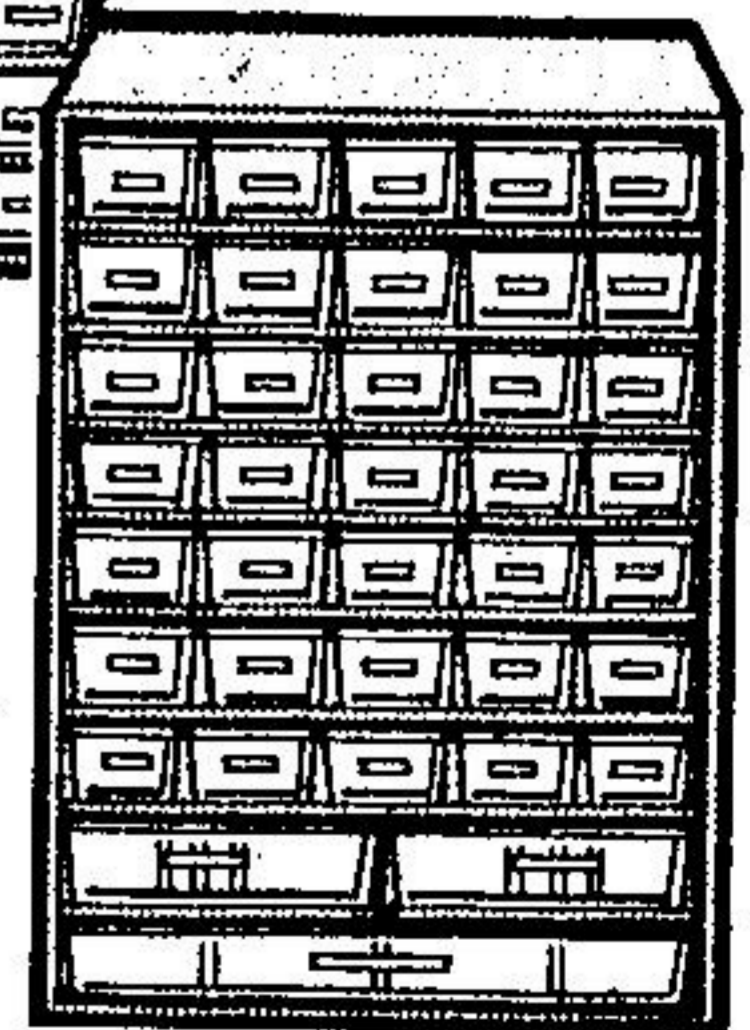

- From "Holt"
1001-Pce. Parts Cabinet
 Heavy-duty steel cabinet with 25 clear
 plastic drawers, dividers and labels. Also
 includes 1001 assorted bolts, nuts,
 washers, screws, pins and nails !

12.97 EACH

From "Holt"
**50-Drawer
 Cabinet**
 Small parts storage
 system ! Strong metal
 cabinet with 50 clear
 plastic drawers.

7.97 EACH

Portable Cabinet
 Tough polystyrene parts
 cabinet with 35 drawers,
 dividers, carrying handle.