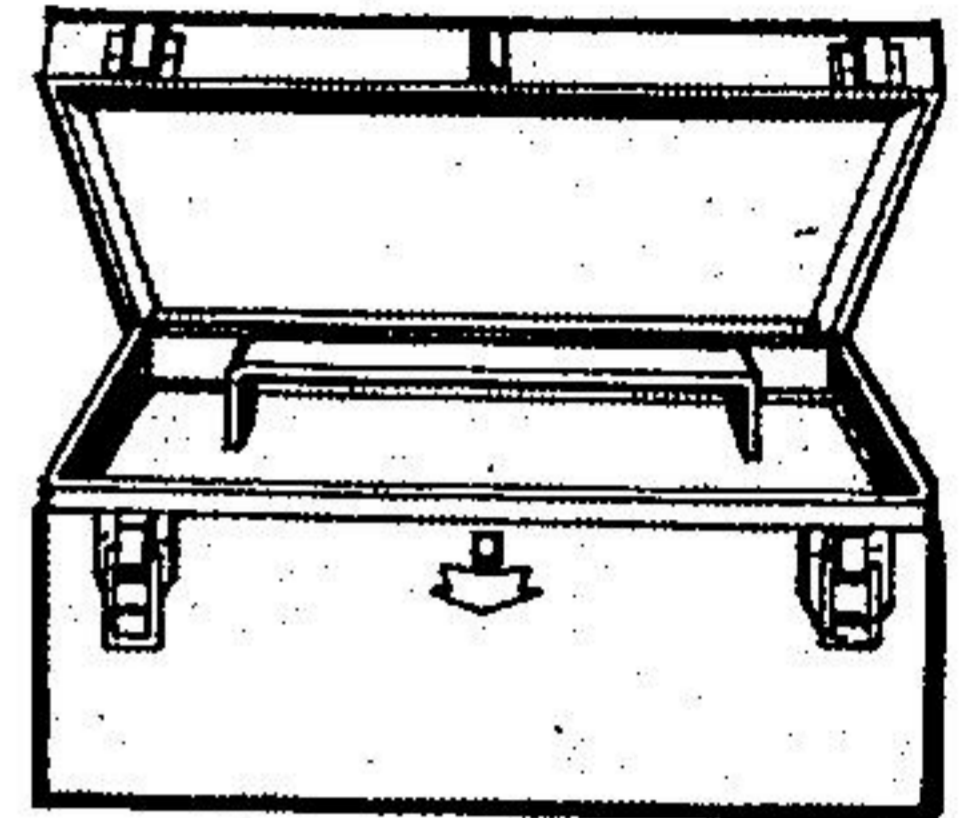

Handyman Gifts Your Budget Can Handle !

Save \$4

9.97 EACH

"International"
"Formula I" Tool Box
 Great take-along size for the "now" generation !
 20" x 7" x 8" with sturdy steel construction, lift-
 out tray and smart orange and black finish.

5.97 EACH

"International"
Tool Box
 Super value for a sturdy
 steel 19" x 6" x 6-1/2"
 tool box with lift-out
 tray and red baked
 enamel finish.

12.97 EACH

"International"
Utility Tool Box
 Handyman size with lift-out
 tray and red baked enamel
 finish. Approx. 21" x 8-3/4"
 x 9".

Save \$5

29.97 EACH

**Handyman's
 Tool Chest**
 For the real handyman ! Big
 21" x 8-3/4" x 9" steel chest
 with 2 drawers, tote tray, draw
 bolts and padlock hasp. Spot
 welded construction.

Save \$5

14.97 EACH