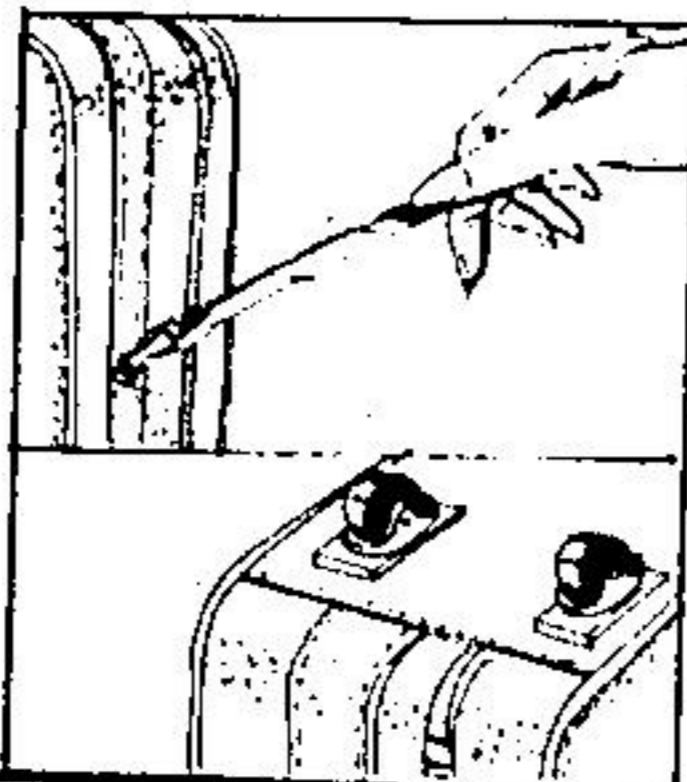

Save $12

37.97 SET

2-Piece Softside Luggage Set

Travel in style — at Zellers low prices! Expanded vinyl resists stains and scratches; strong lightweight steel frames provide support. Comfortable figure 8 handles; I.D. tag and padlock. Includes approx. 26" Pullman with wheels and pullstrap, 22" weekend. Tan or Blue

I.D. TAG AND PADLOCK