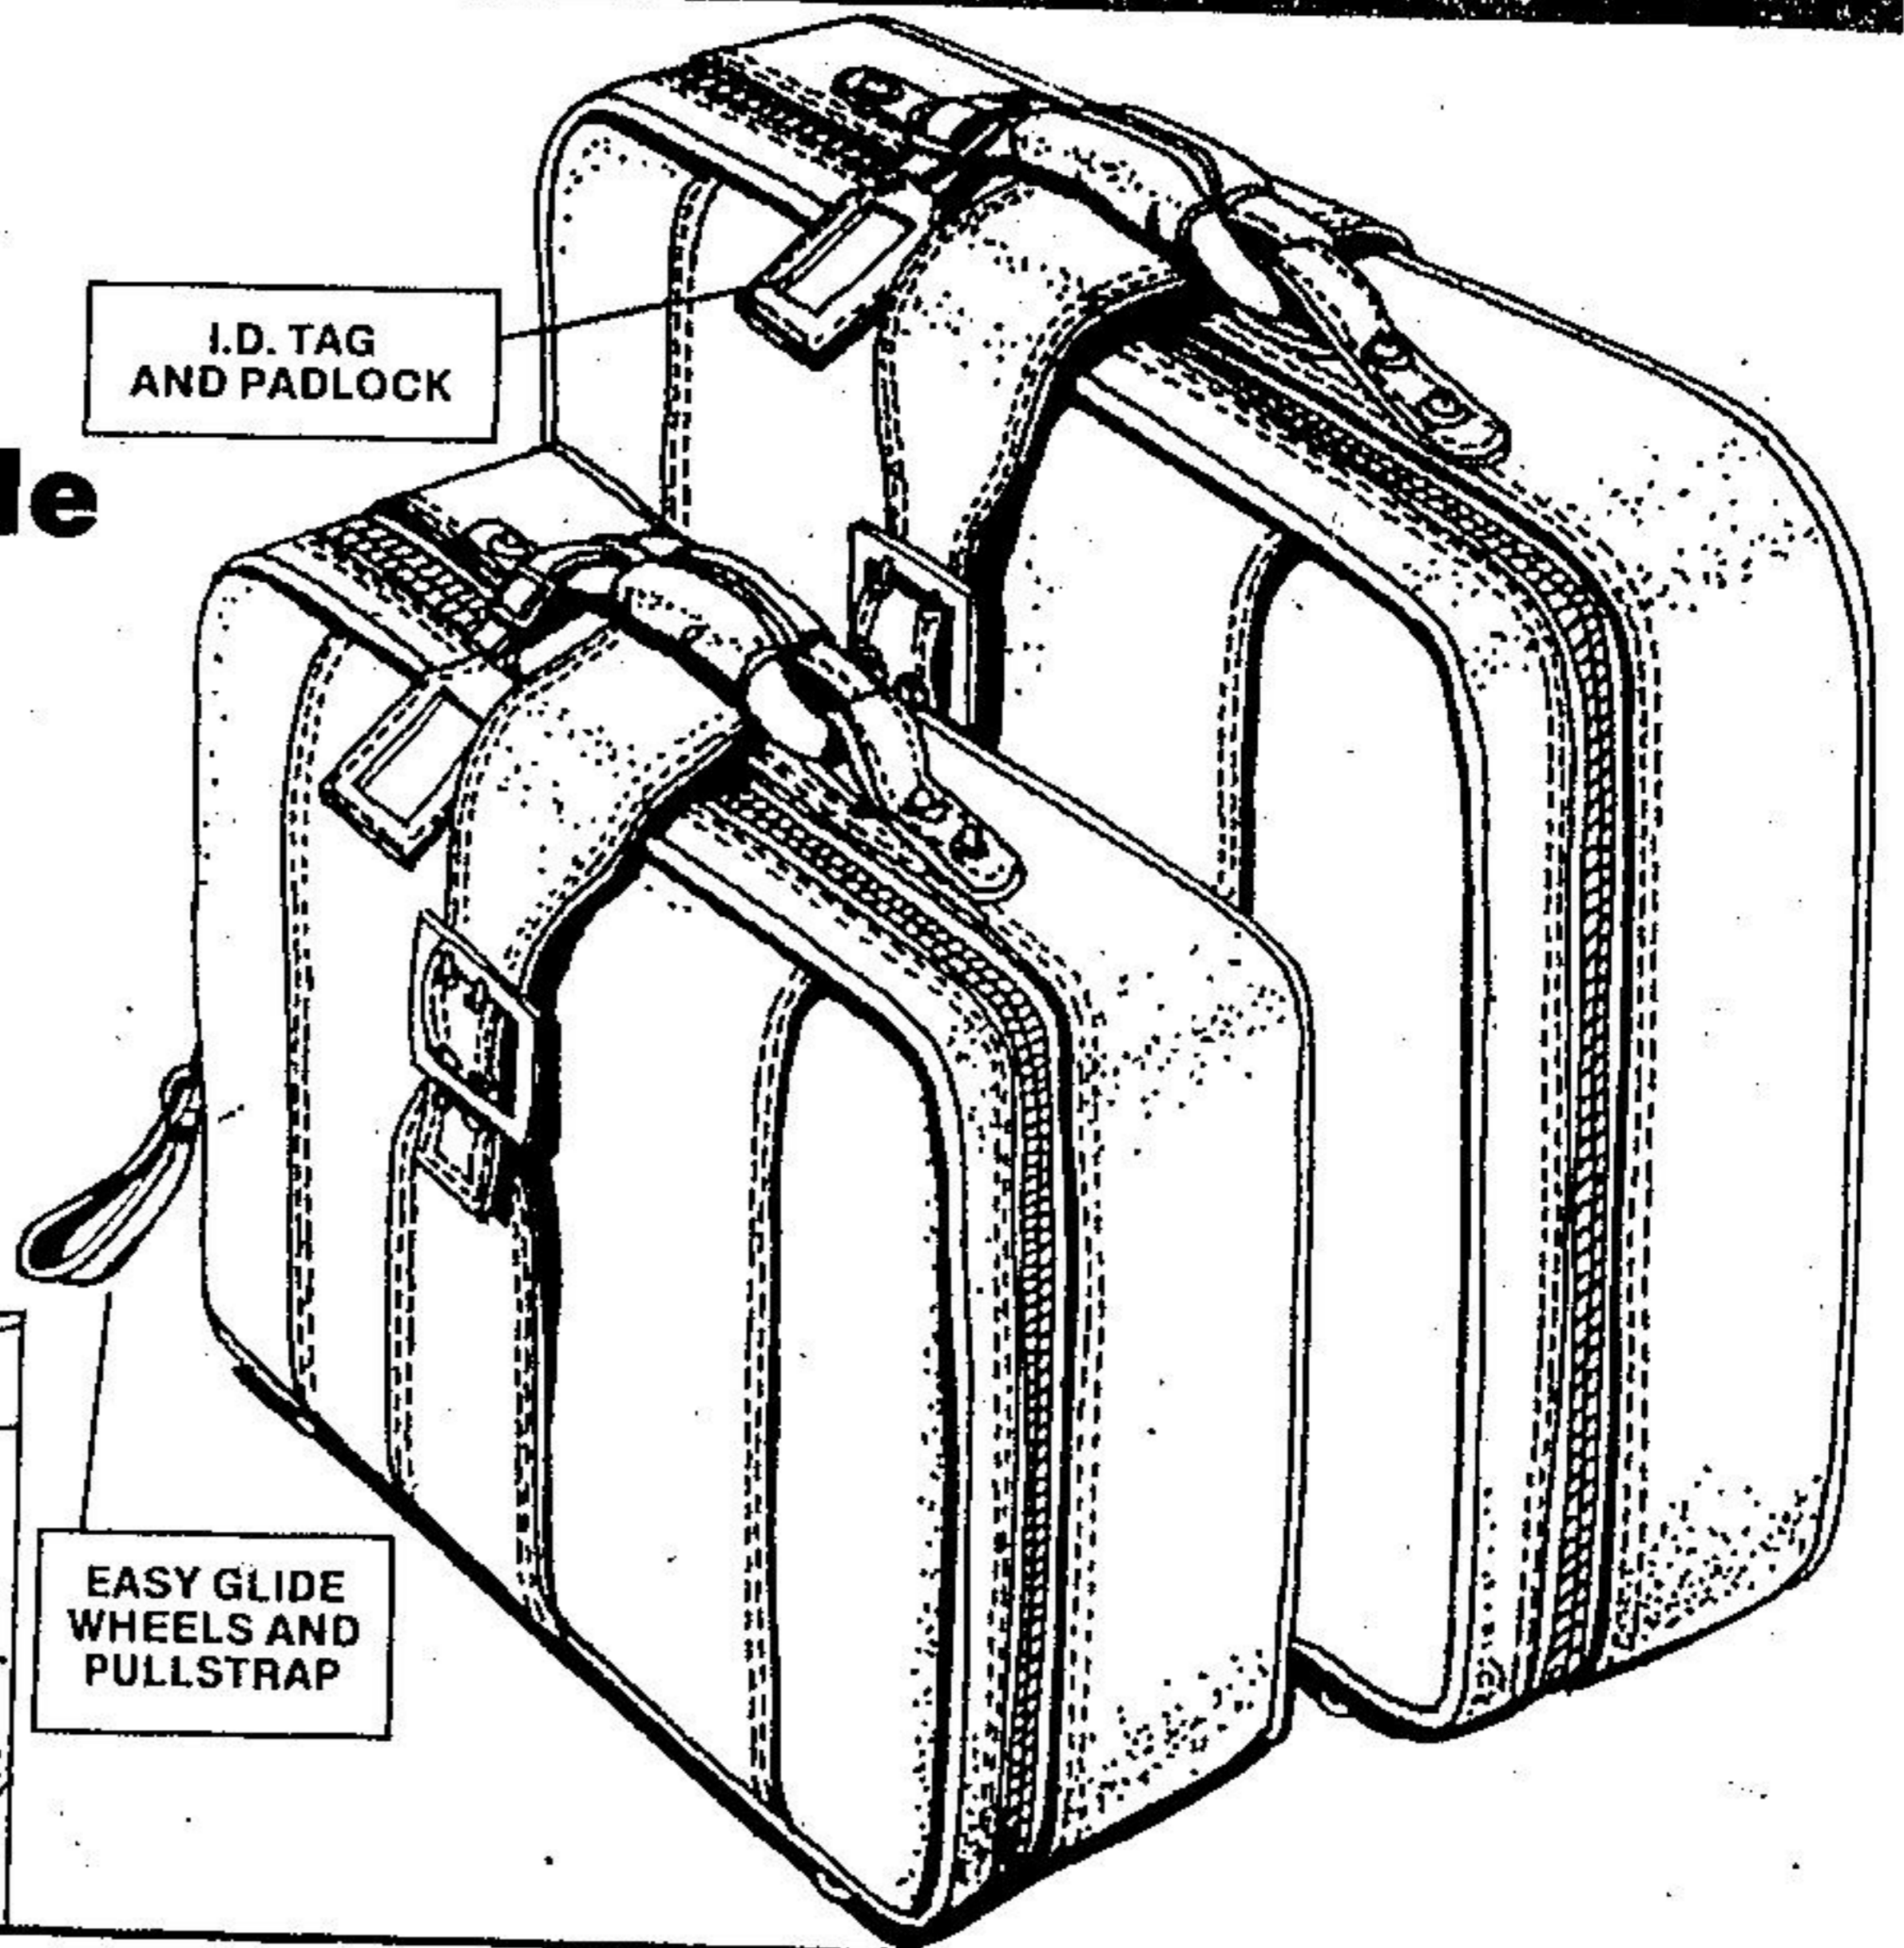

Save \$12

**37.97** SET

**2-Piece Softside Luggage Set**

Travel in style — at Zellers low prices! Expanded vinyl resists stains and scratches; strong lightweight steel frames provide support. Comfortable figure 8 handles; I.D. tag and padlock. Includes approx. 26" Pullman with wheels and pullstrap, 22" weekend. Tan or Blue

I.D. TAG AND PADLOCK

EASY GLIDE WHEELS AND PULLSTRAP

Boys' Sizes 1-5

**23.97** PR.

**"C.C.M." 34 Hockey Skates**

Zellers exclusive! Feature-packed skates with cut-resistant nylon boot and tough "Porvair" trim, pro leather toe cap, tendon guard and thick white felt lined tongue. Black "Nylite" blade.

Men's Sizes 6-11

**24.97** PR.

Misses' Sizes 1-4

**19.97** PR.

**Misses' and Ladies' Figure Skates**

White split leather boot with white felt sock lining and rubber padded tongue. Water repellent P.V.C. moulded outsole and heel. "Delta" nickel plated tempered steel blade.