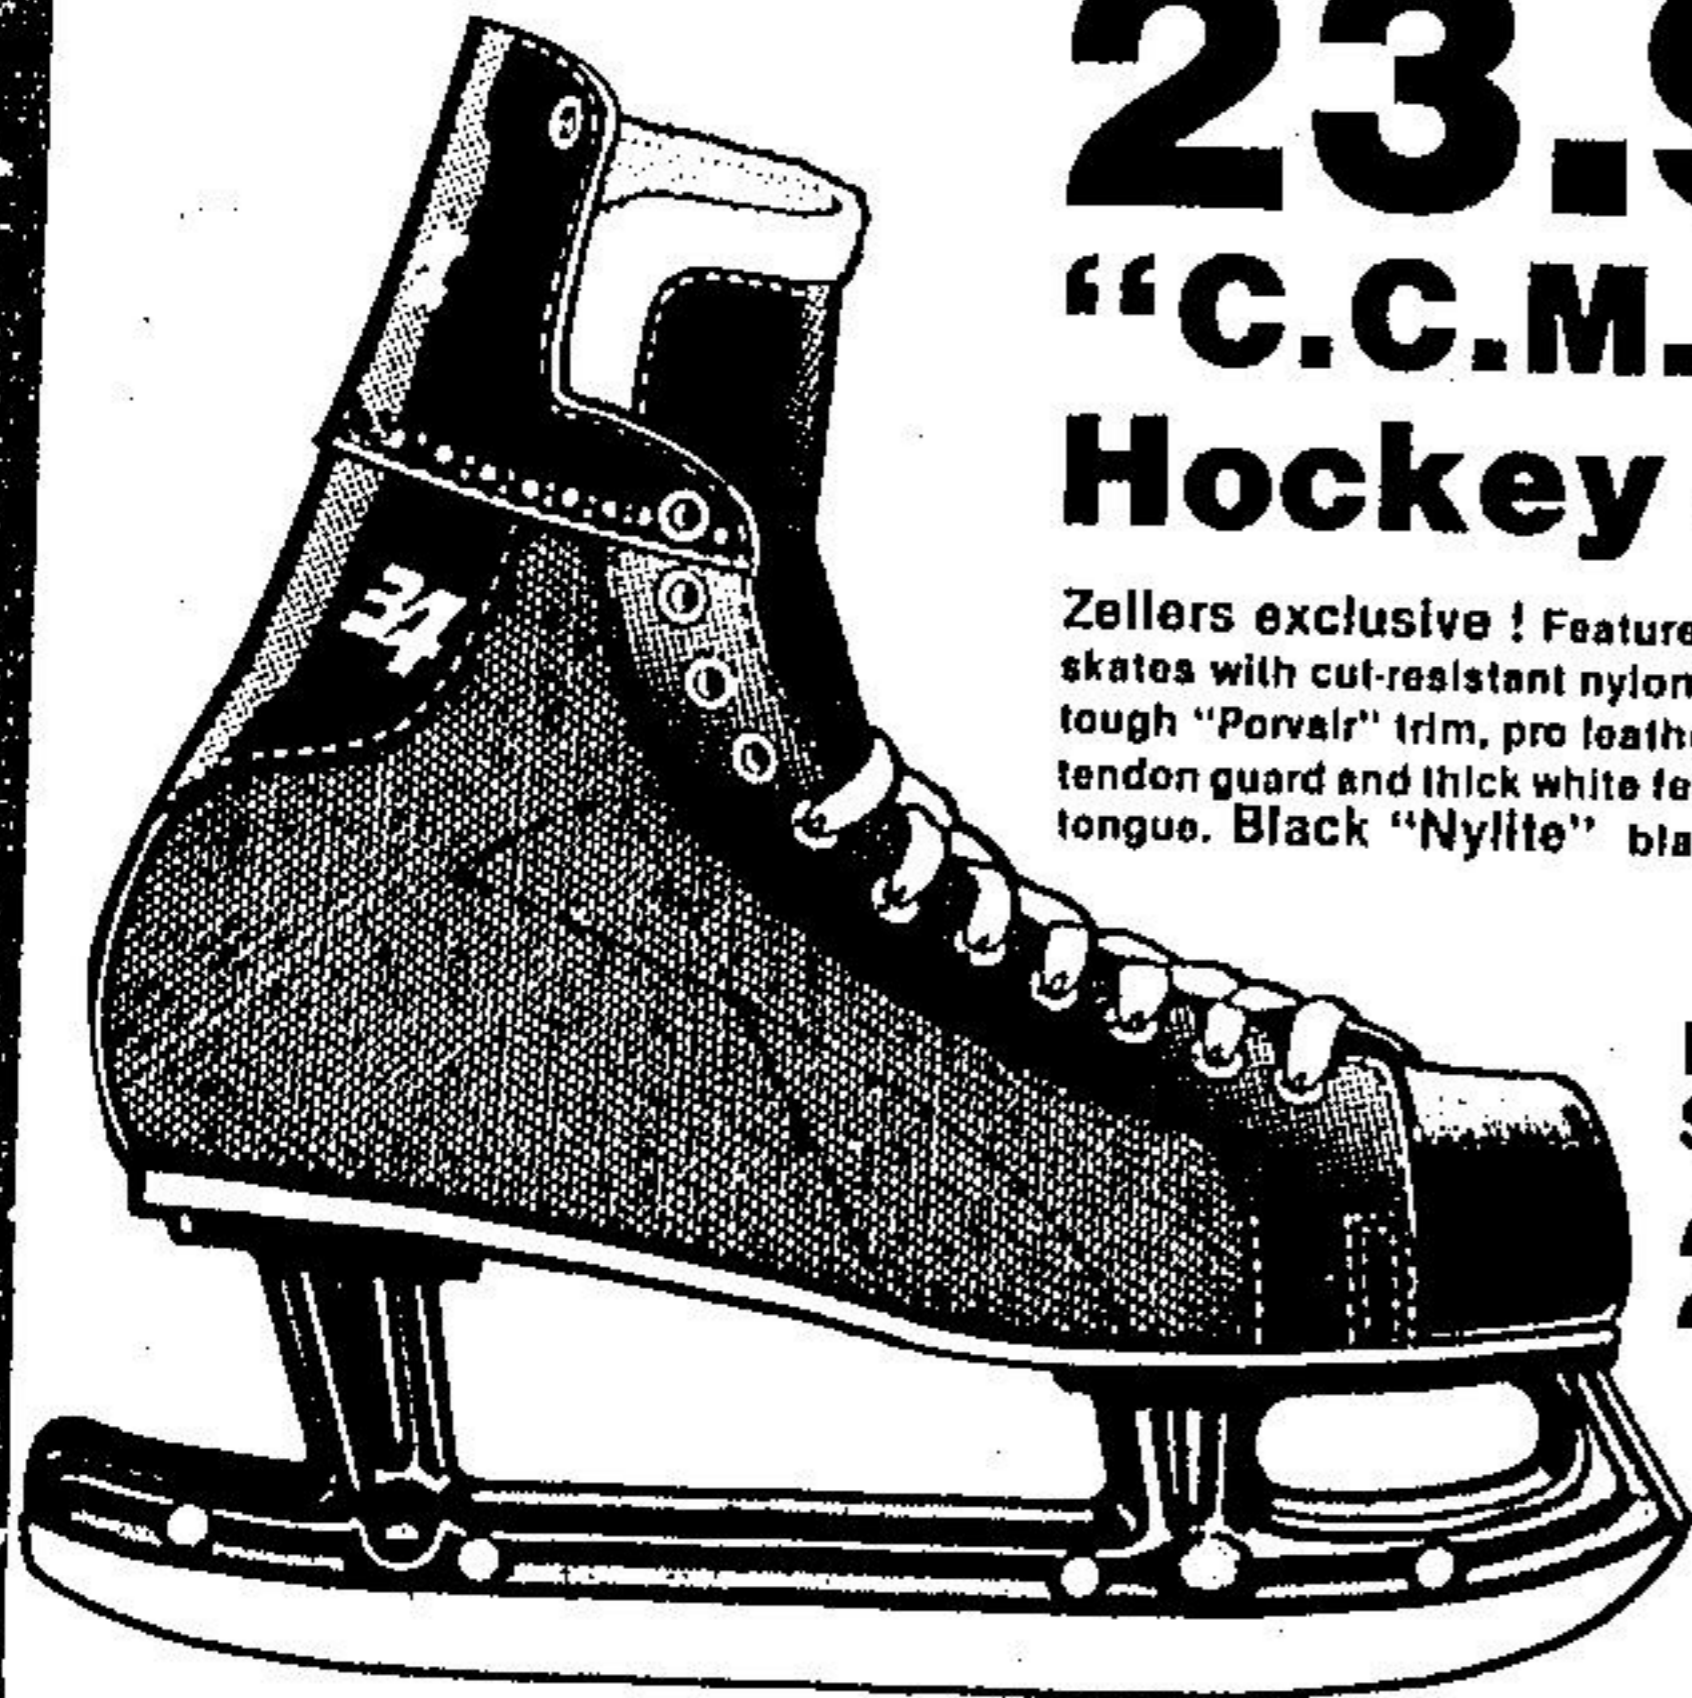

Save \$12

**37.97** SET

**2-Piece Softside Luggage Set**

Travel in style — at Zellers low prices! Expanded vinyl resists stains and scratches; strong lightweight steel frames provide support. Comfortable figure 8 handles; I.D. tag and padlock. Includes approx. 26" Pullman with wheels and pullstrap, 22" weekend. Tan or Blue

I.D. TAG AND PADLOCK

EASY GLIDE WHEELS AND PULLSTRAP

Boys' Sizes 1-5

**23.97** PR.

**"C.C.M." 34 Hockey Skates**

Zellers exclusive! Feature-packed skates with cut-resistant nylon boot and tough "Porvair" trim, pro leather toe cap, tendon guard and thick white felt lined tongue. Black "Nylite" blade.

Men's Sizes 6-11

**24.97** PR.

Misses' Sizes 1-4

**19.97** PR.

**Misses' and Ladies' Figure Skates**

White split leather boot with white felt sock lining and rubber padded tongue. Water repellent P.V.C. moulded outsole and heel. "Delta" nickel plated tempered steel blade.