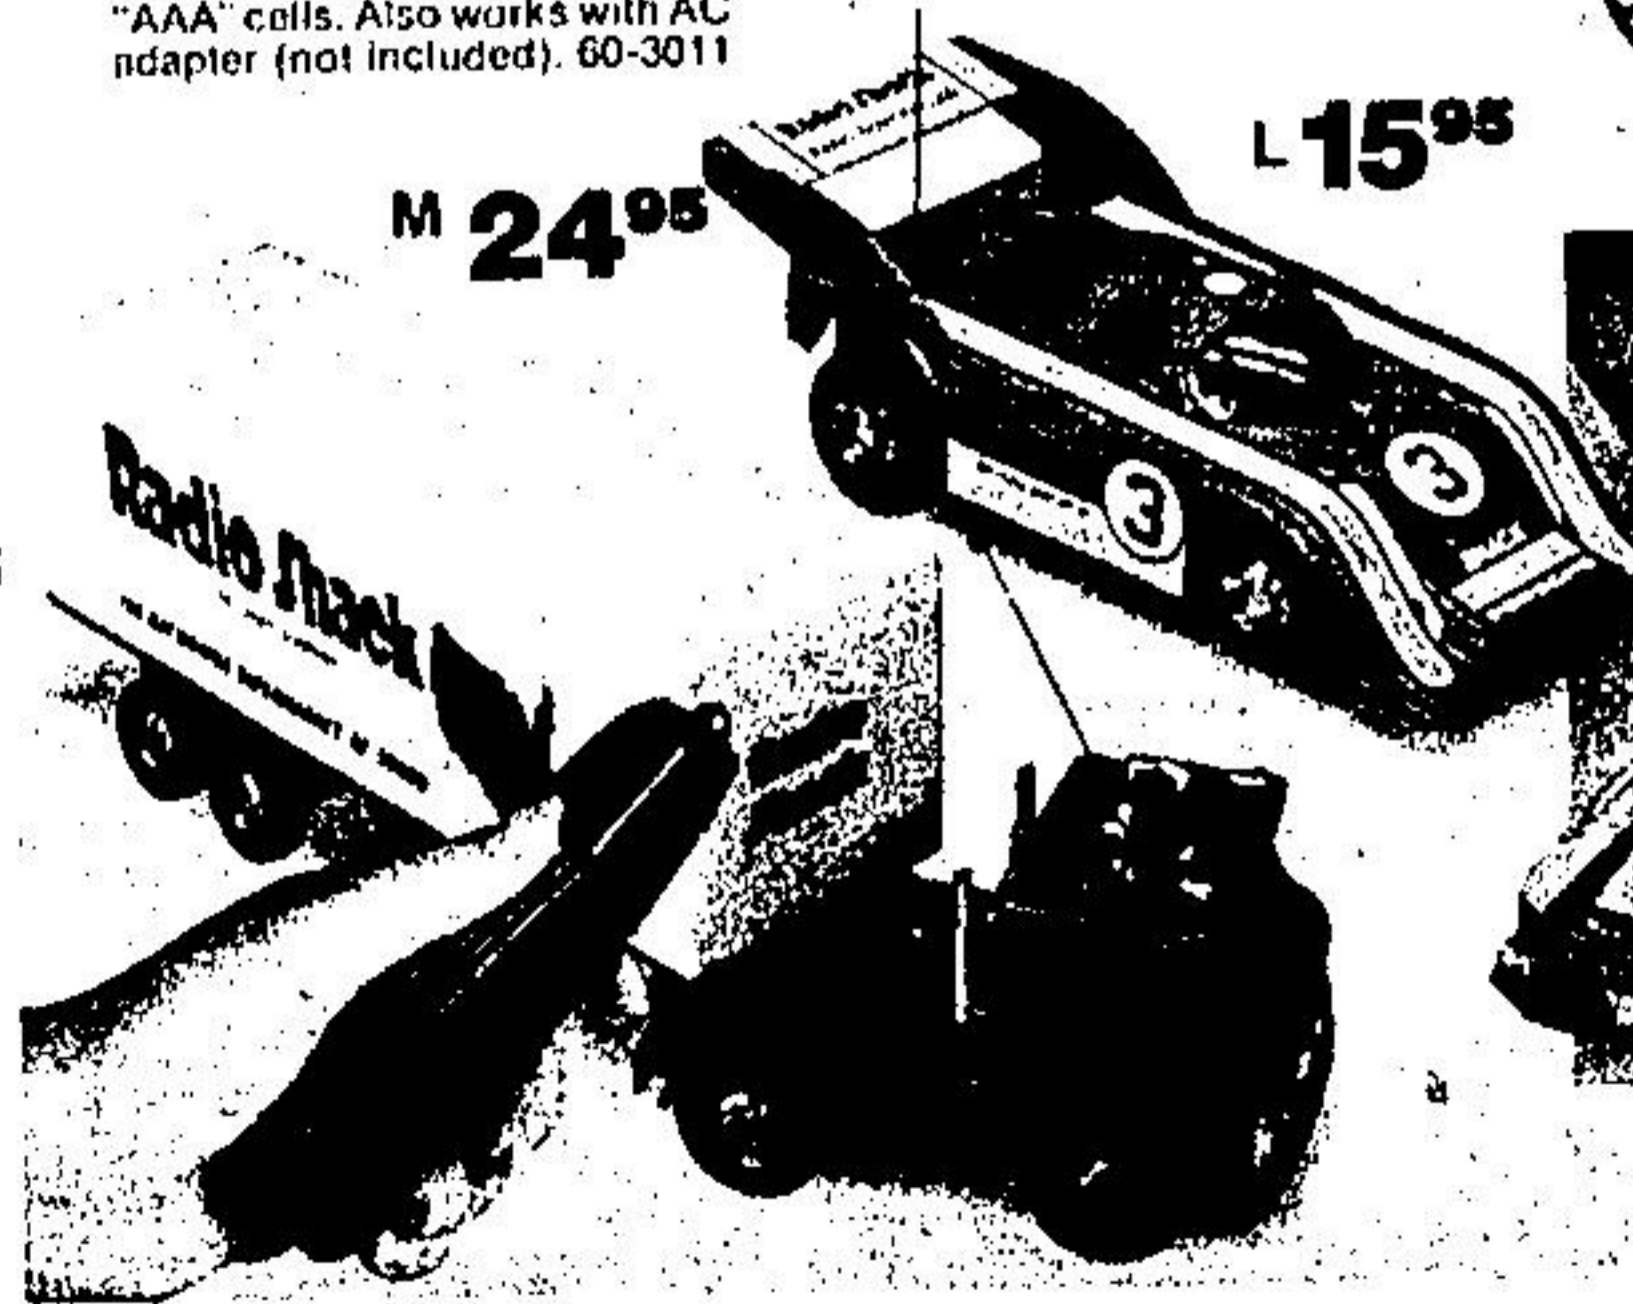

M 24⁹⁵

L 15⁹⁵