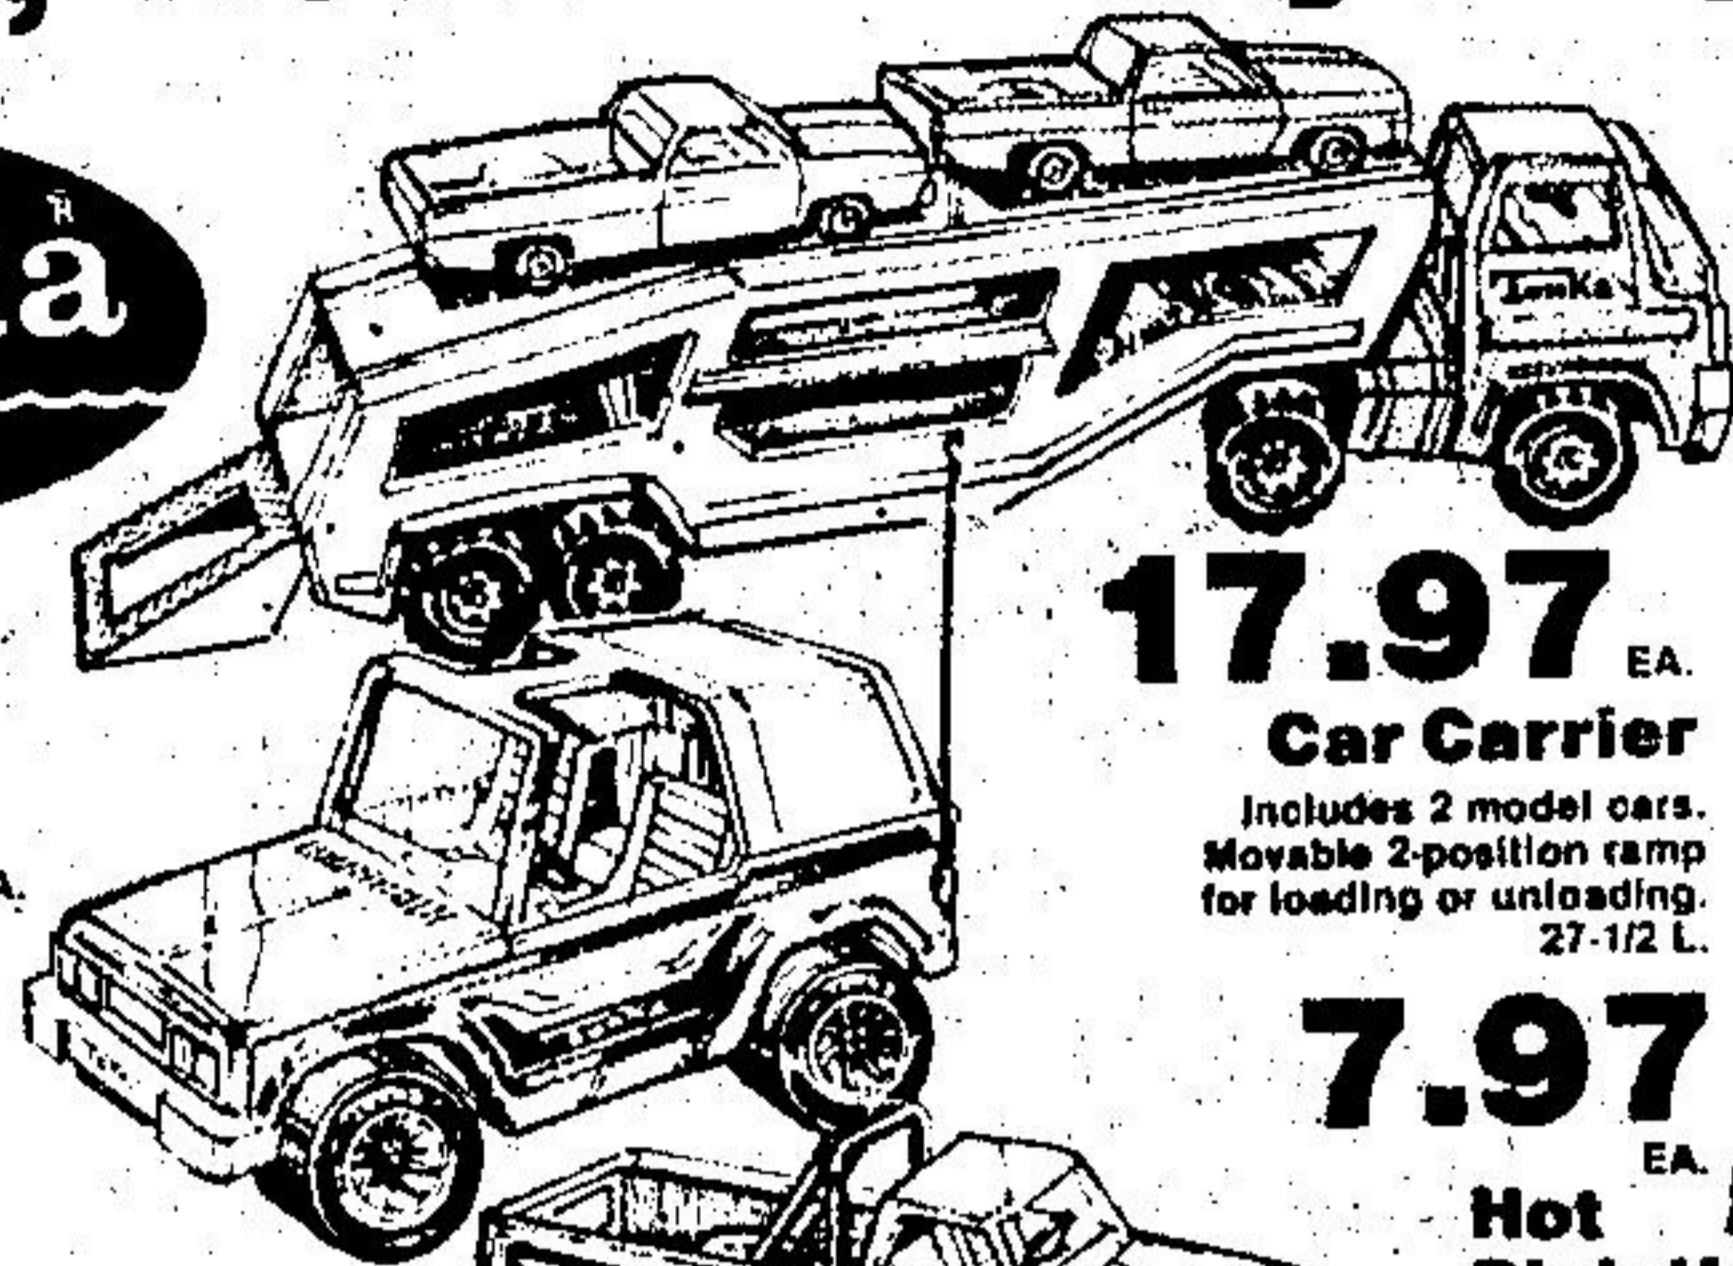

# Tough, Realistic Toys by

**15.97** EA.

**Buggy**  
T-Bar top, C.B. radio details, whip antenna. Blue or red. 18" L.

**17.97** EA.

**Car Carrier**  
Includes 2 model cars. Movable 2-position ramp for loading or unloading. 27-1/2" L.

**6.47** EA.

**Jeep**  
Built-in T-Bar top. Chrome metalized wheels, grille. 10" L.

**7.97** EA.

**Hot Pick-Up**  
Chrome hot stamp grille, roll bar, hot decals, "gold" hubs. 14-1/2" L.

**12.97** EA.

**Jeepster**  
Hauls runabout boat that floats, slides onto detachable trailer. 27-1/4" L.

**6.99** EA.

**Custom Van**  
Rear doors open on detailed interior. Play people included. 8-1/2" L.

**8.97** EA.

**Trailer Horse**  
Pick-up truck with transparent top trailer with 2 removable horses. 14" L.

**4.47** EA.

**Pick-Up**  
Hot pick-up with roll bar and dirt like that unloads from box liner. 6-7/8" L.

**6.97** EA.

**Bulldozer**  
Deep groove treads, 3-position blades. Simulated diesel engine. 8-7/8" L.