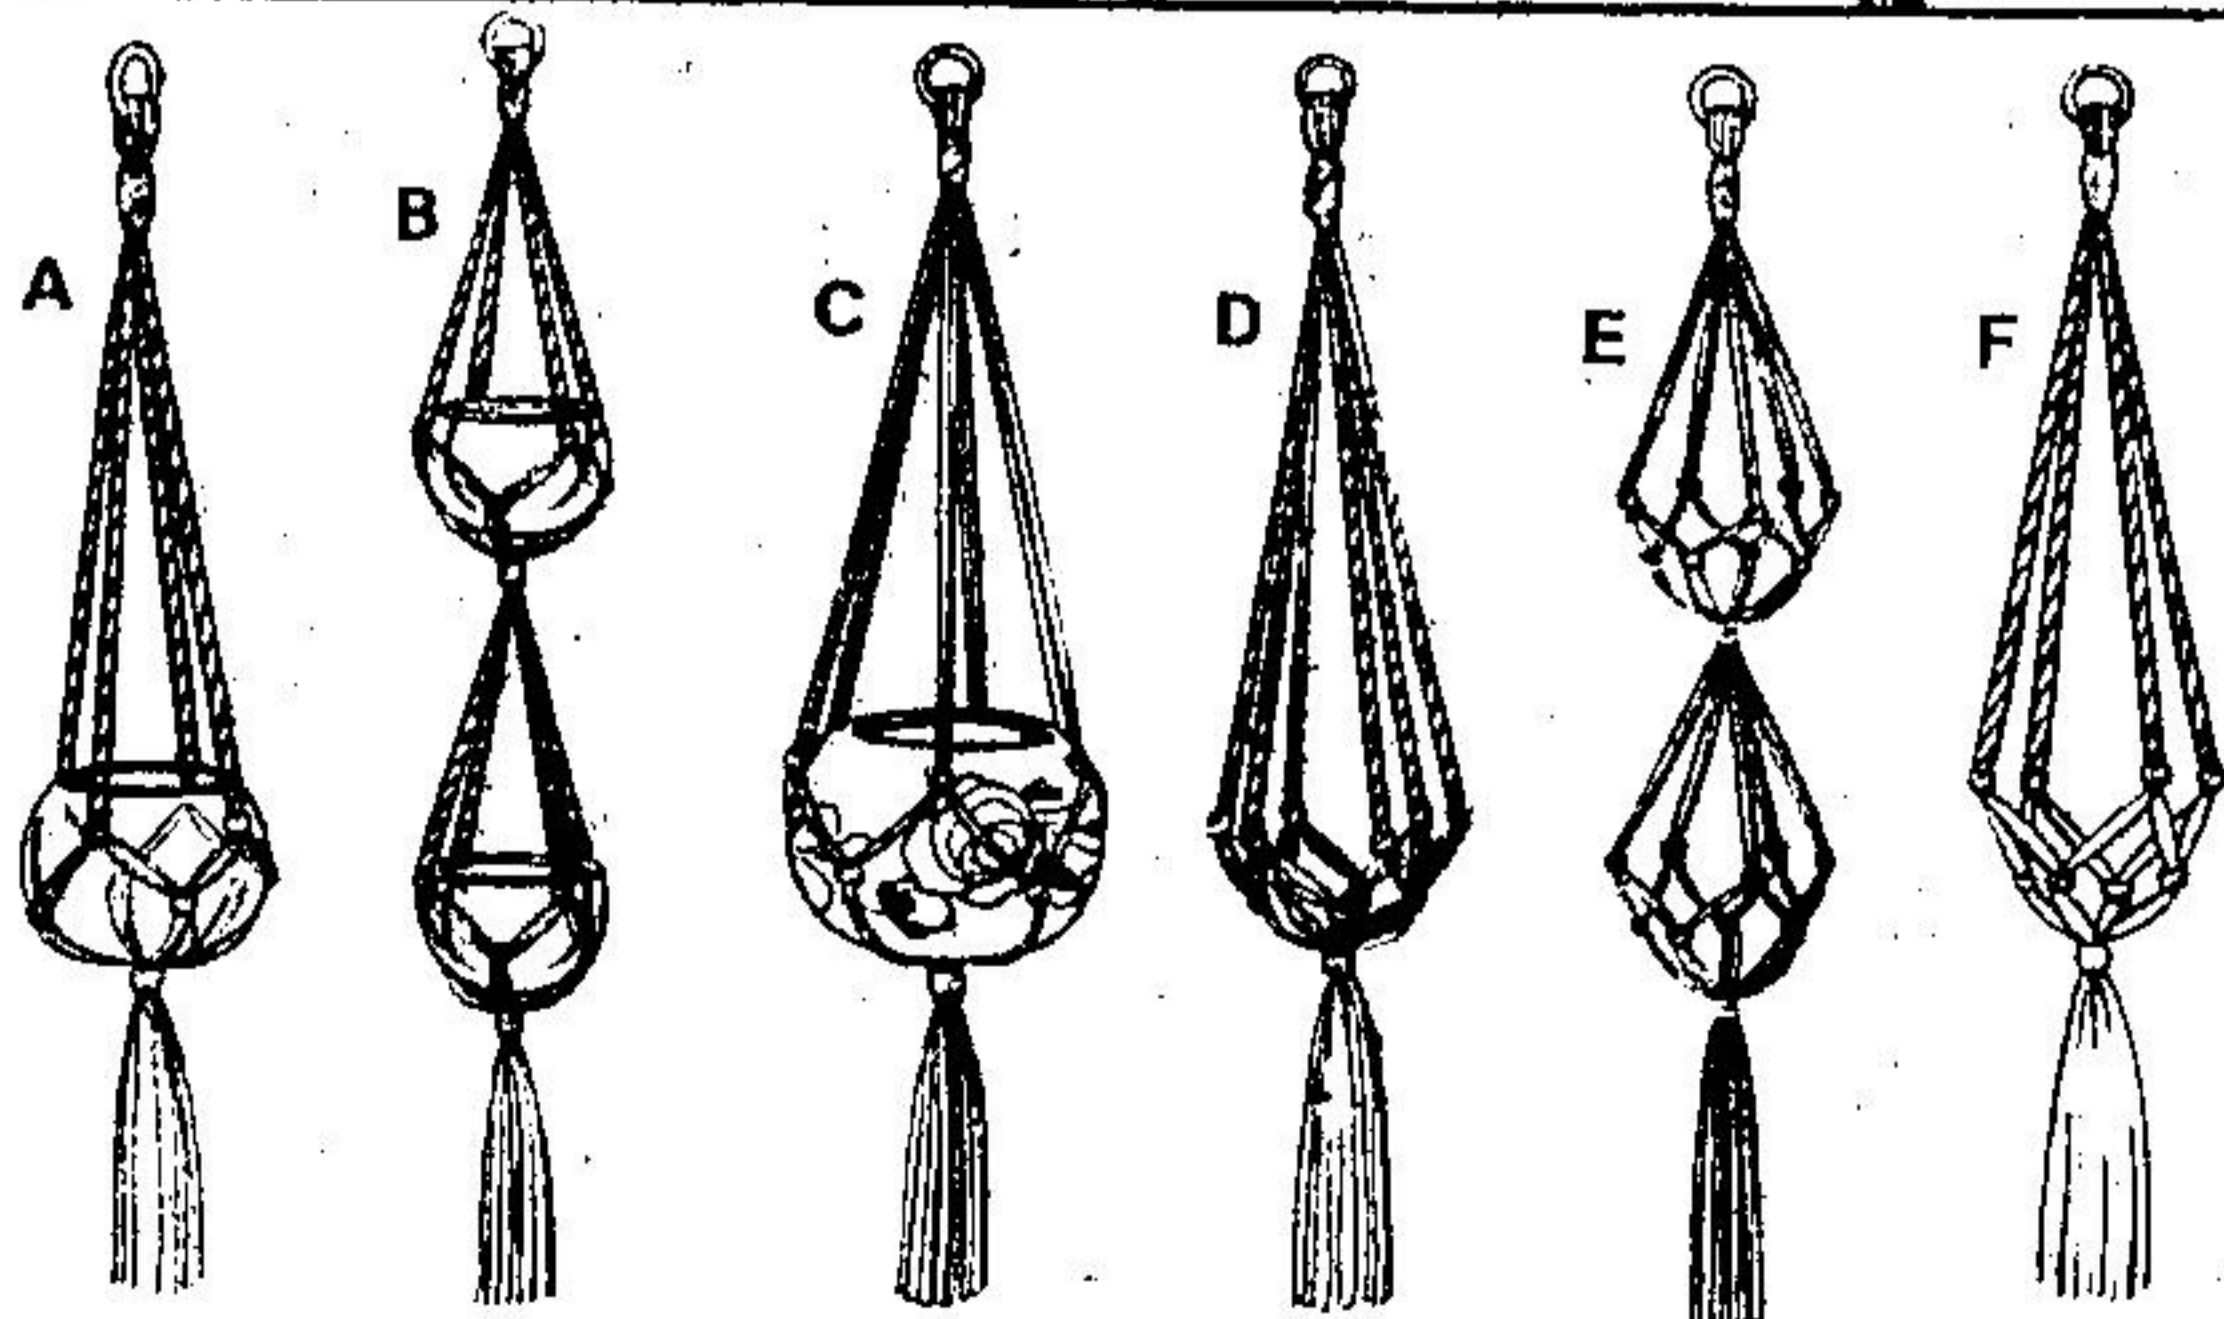

Garden scene

1.59

12" Dia.

Decorated Planters

Durable plastic planters attractively decorated with assorted decal designs and including colour co-ordinated drainage saucers.

5" Dia.	1.99	7-3/4" Dia.	3.99
6" Dia.	2.49	8-5/8" Dia.	4.49
7" Dia.	2.99		

3.97

4-1/2" Dia. EA.

Modern Planters

Assorted colours in sturdy plastic planters with attached drainage saucers.

5-1/2" Dia.	77¢	7" Dia.	1.47
6" Dia.	97¢	8-1/2" Dia.	1.97

1.47 EA. A. Glass Bolita & Nest 5-1/2" dia. crystal glass bolita, 24" Syntex ropenest