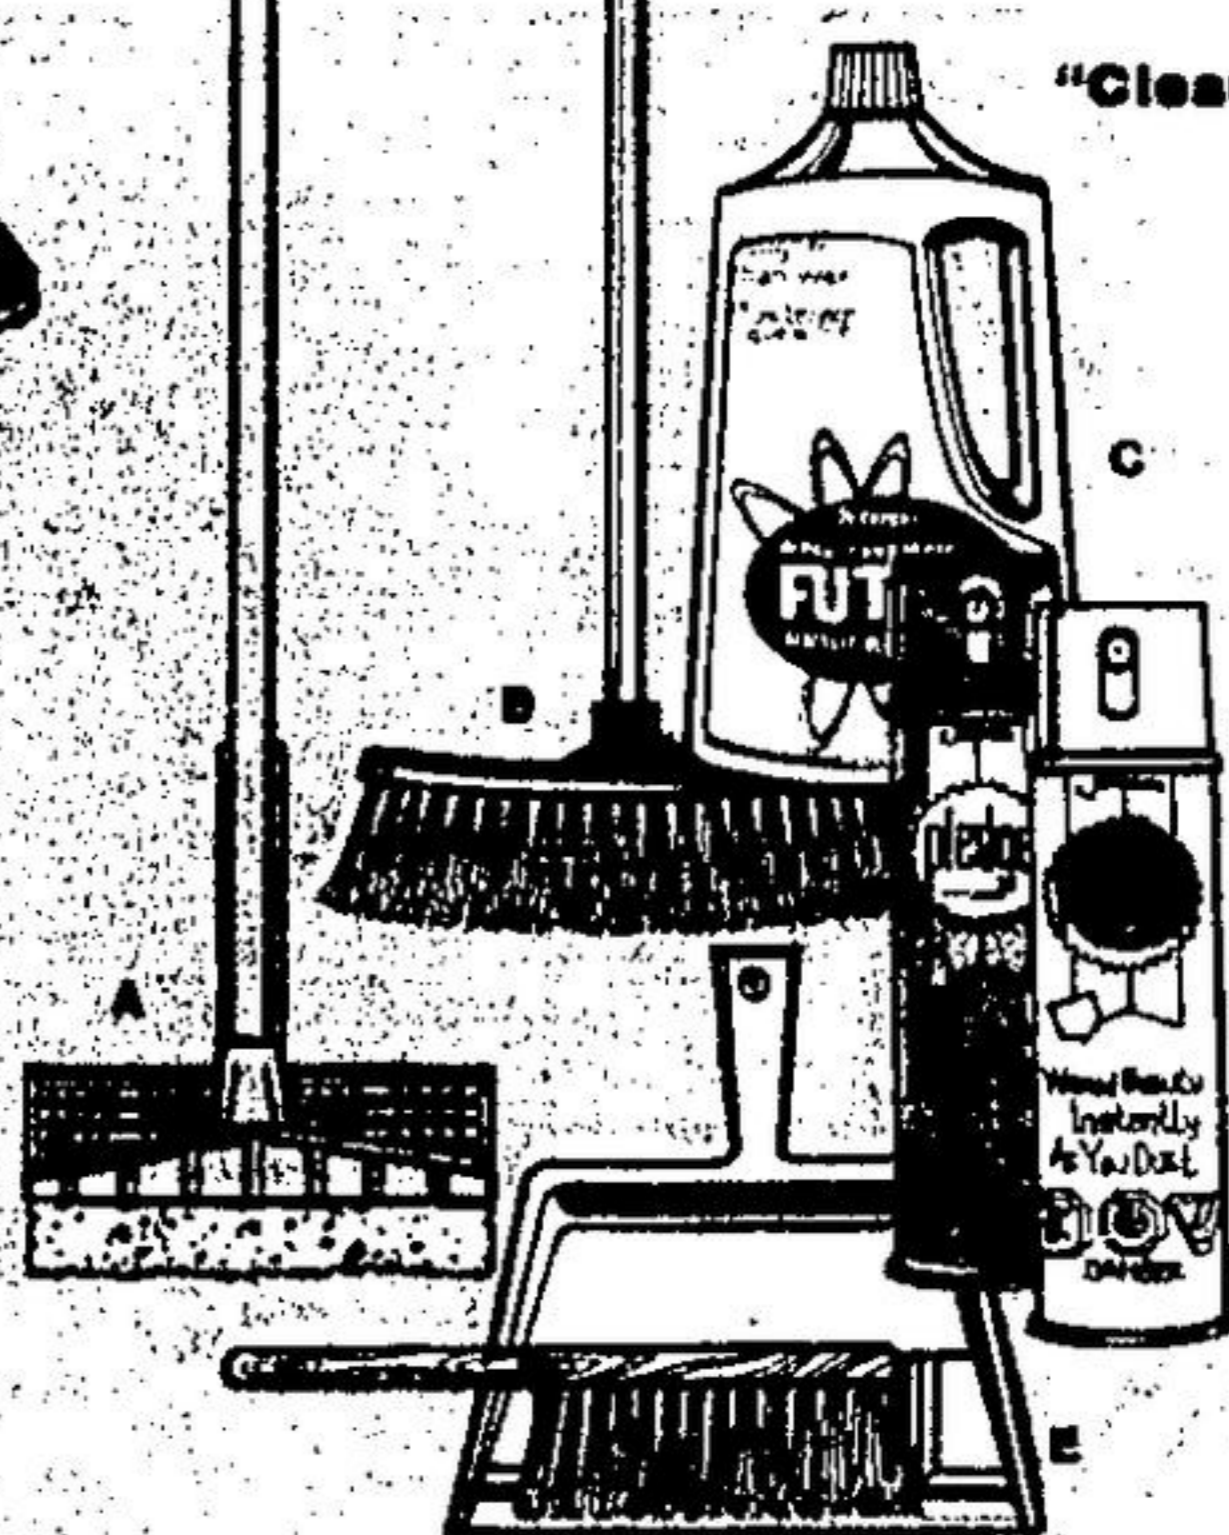

"Clean Up" On Savings

2.37

A. **Sponge Mop**
For floors and carpets. Wooden handle.

1.47

B. **Magnetic Broom**
Maxes cleaning job easier and faster!

1.97

2.37

D. **"Fledge" Furniture Polish**
Waxed beauty instantly! Regular or lemon. 12 oz.

1.47

E. **Clean-Up Kit**
Dustpan and all-purpose brush for those hard-to-reach corners!

1 width 120 cm x 210 cm (50") x 84" long
19.97

2 widths 245 cm x 210 cm (100") x 84" long
39.97

2 widths 245 cm x 240 cm (100") x 95" long
49.97

3 widths 265 cm x 240 cm (150") x 95" long
59.97

Save Up To $30 On

"Pascale" Drapes

Semi-open weave drapes in 59% "Lanese" acetate/ 30% polyester/ 11% acrylic. Brown vertical stripes on natural ground. Deep bottom hem, 3 finger pleats. Hand wash. Hooks included.