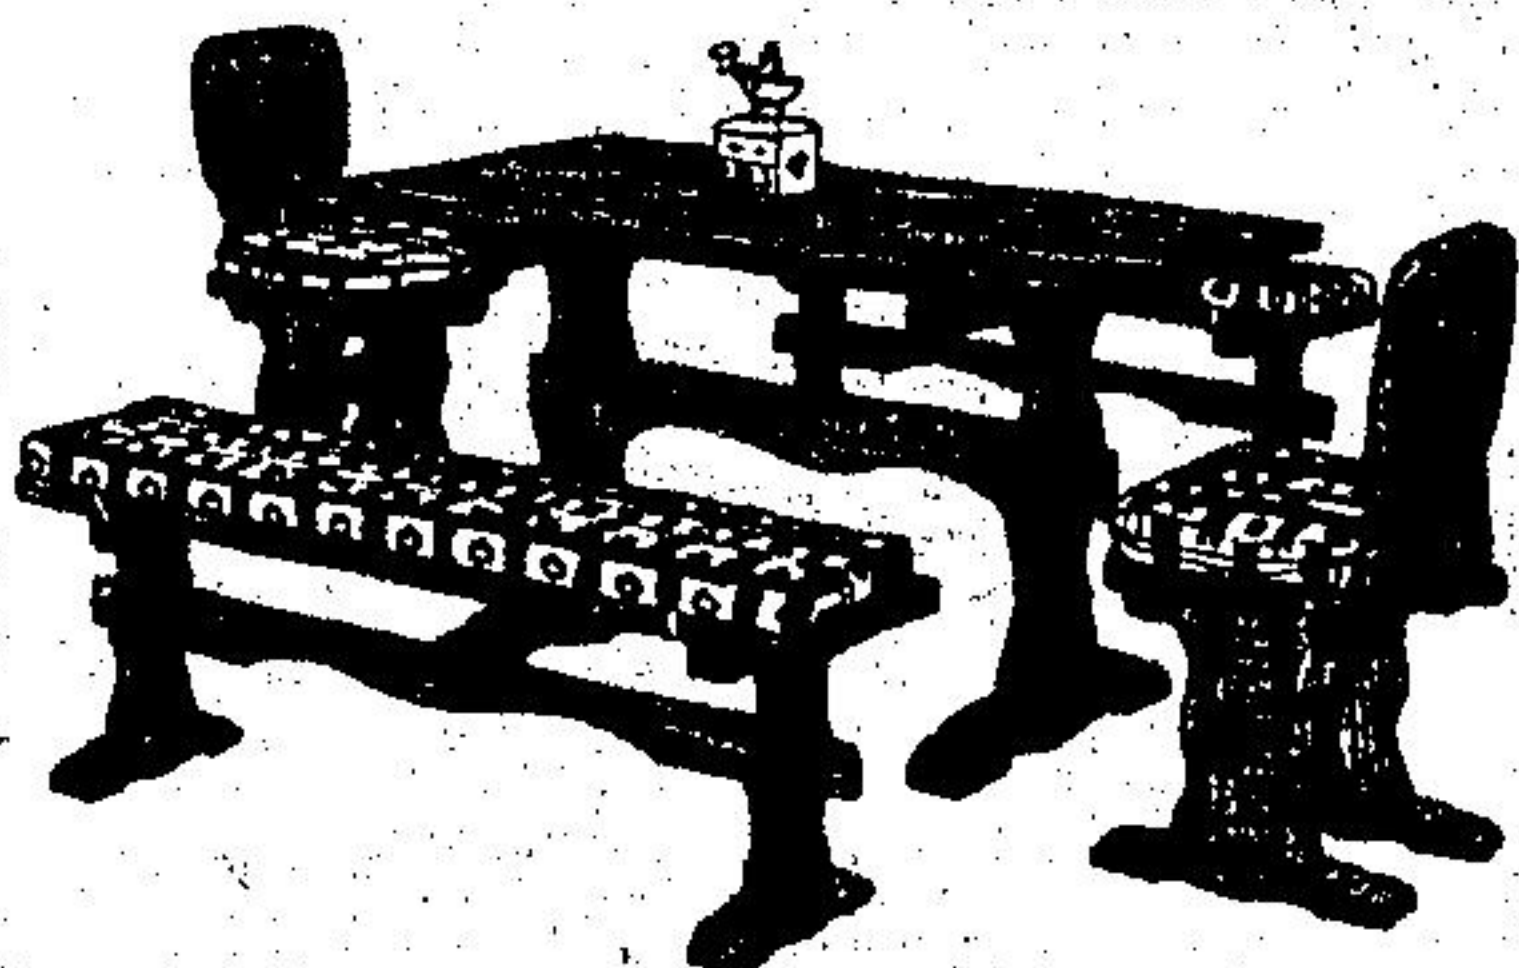

Solid Pine Living Room — Big Deal !

Sofa and Chair
Save \$100

4999⁹⁷ SET

End Table
79⁹⁷ EA.

Cocktail Table
99⁹⁷ EA.

Platform Rocker
199⁹⁷

Save \$100

3999⁹⁷ set

Solid Pine 5-Pce. Dinette

Country-kitchen charm ! 54" x 31" table, 2-54" x 12" benches, 2 chairs. Chair and bench cushions with polypropylene cover.

The Warm Glow Of Solid Pine Plus Distinctive Design In This Well-Crafted Suite !

72" sofa, matching chair and rocker feature solid pine construction, no-sag springs, 4" thick cushioning. Upholstered in earth-tone "Hercuton" olefin. Solid pine 54" cocktail table and 27" x 19" x 22" end tables complete suite.

Save \$100

3999⁹⁷ SET

4-Piece Sit & Sleep Davenport Set

Includes 84" davenport that opens to double bed; high-back swivel rocker, chair and ottoman. Padded seat and back over no-sag springs. Brown 100% polypropylene cover.