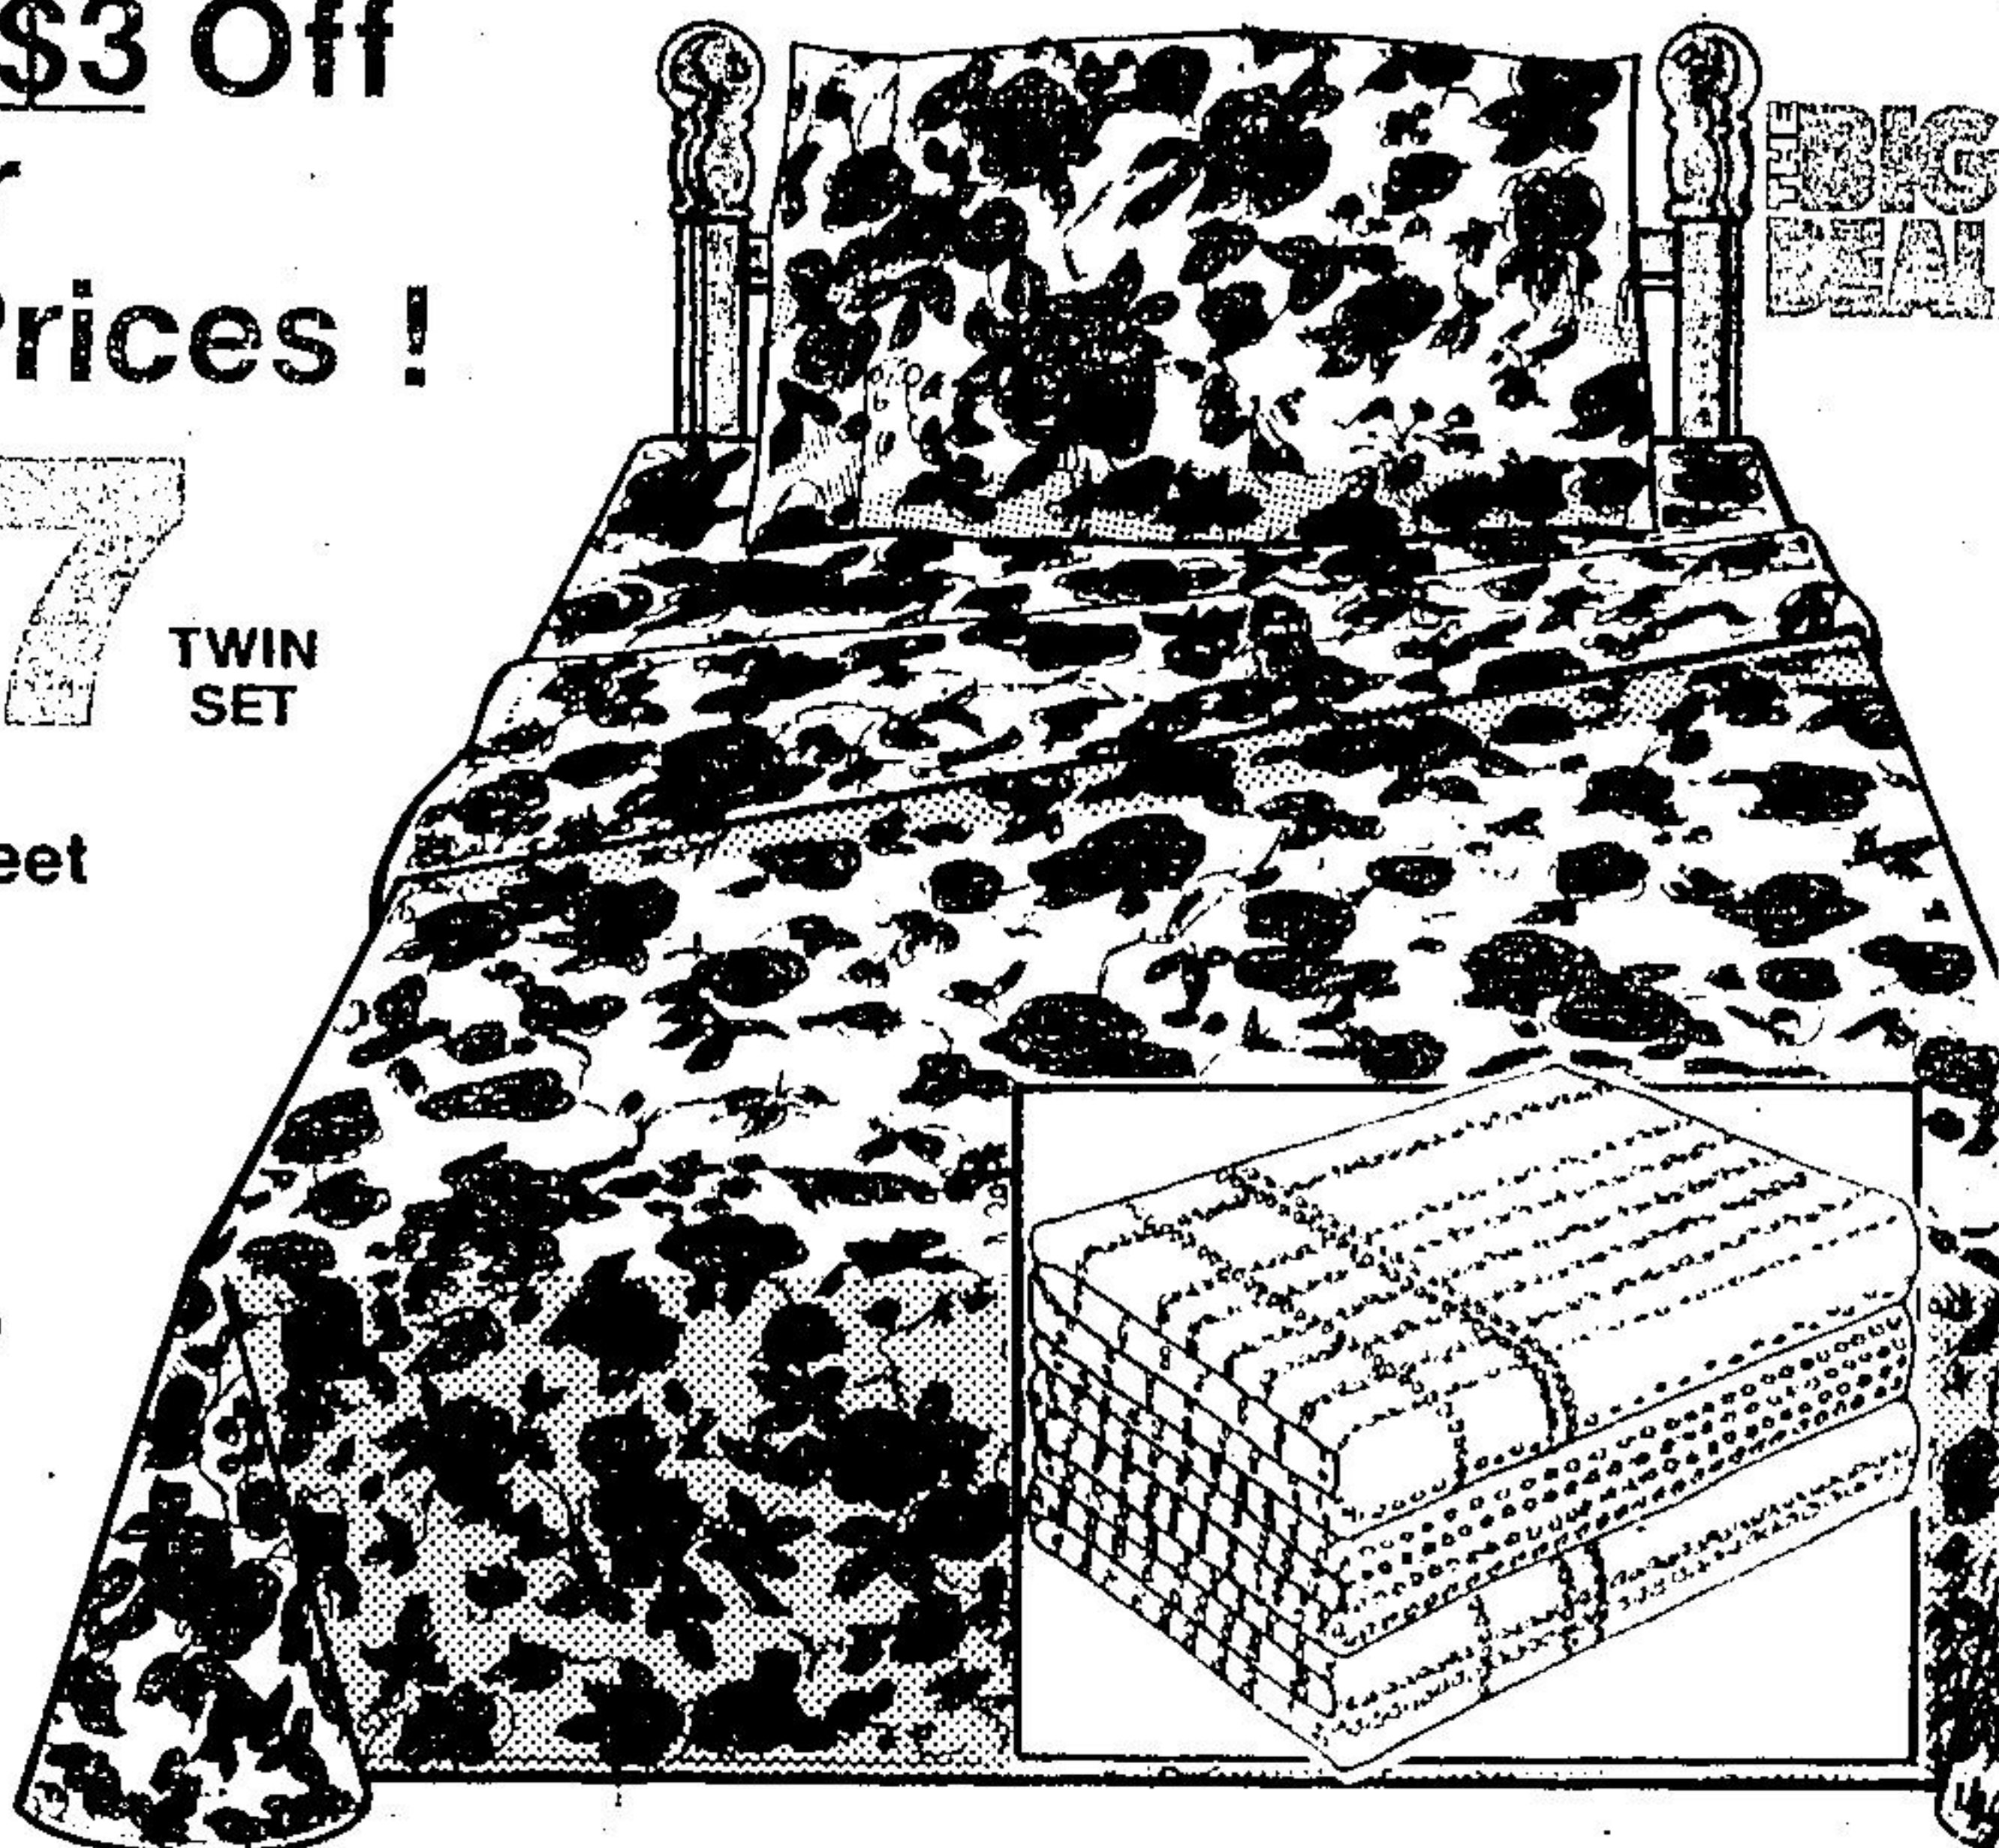

**Save Up To \$3 Off
Our Regular
Low, Low, Prices !**

14.97

**TWIN
SET**

**"Heritage" Fashion Sheet
And Slip Ensembles**

Luxurious no-iron 50% polyester/50% cotton. Choose from solid colours, attractive floral or geometric print designs, all in current fashion colours. Each set includes one flat and one fitted sheet, plus two pillow slips in double and queen sets, one in twin. Not all patterns and colours in twin & queen sets in all stores.

Twin
78" x 108"
13.97 EA.

Double
94" x 108"
14.97 EA.

*Sizes Approximate **Reg. T.M.

Twin 64" x 68"

13.47 EA.

**Floral or Patchwork
Print Comforters**

Floral or patchwork prints in 100% cotton, brushed nylon back, 100% polyester fill. Washable. Gold, Blue, Pink.

68" x 82" Double **15.47**
78" x 88" Queen **21.47**

*Sizes approximate.

**BIG
REAL**

9.97 EA.
Double Flat
or Fitted

**Soft Flannelette
Fashion Sheets**

Cosy for winter nights... now sale-priced! "Chelsea Rose" machine-washable 100% cotton flannelette sheets in beautiful blue or gold floral print. Flat and fitted for twin & double beds.

Twin Size Flat
Or Fitted **7.97** EA.

2/12.97

Fibrefill Pillow

Dacron® Fibrefill pillow with blue 50% cotton/50% polyester ticking, cord edge. Approx. 19" x 26". *DuPont Reg. T.M.

2/14.97

Feather Pillow

80% chicken/20% water fowl feather pillow with blue ticking, cord edge. Approx. 19" x 25".