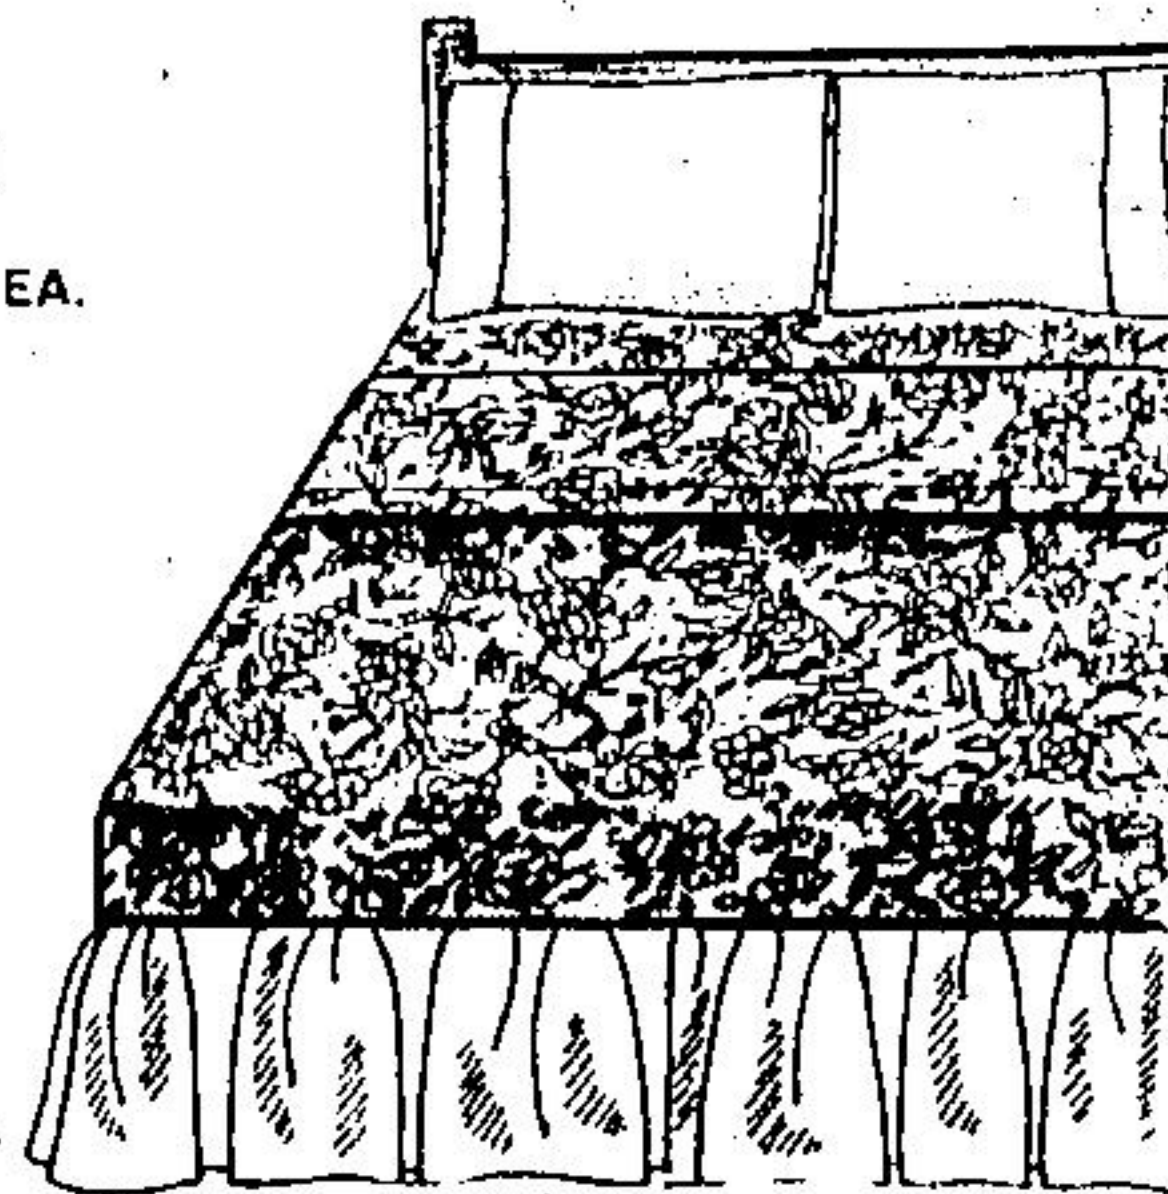

**Save Up To \$3 Off
Our Regular
Low, Low, Prices !**

14.97

**TWIN
SET**

**"Heritage" Fashion Sheet
And Slip Ensembles**

Luxurious no-iron 50% polyester/50% cotton. Choose from solid colours, attractive floral or geometric print designs, all in current fashion colours. Each set includes one flat and one fitted sheet, plus two pillow slips in double and queen sets, one in twin. Not all patterns and colours in twin & queen sets in all stores.

68" x 82" Double **15.47**
78" x 88" Queen **21.47**

*Sizes approximate.

**BIG
REAL**

9.97 EA.
Double Flat
or Fitted

**Soft Flannelette
Fashion Sheets**

Cosy for winter nights... now sale-priced! "Chelsea Rose" machine-washable 100% cotton flannelette sheets in beautiful blue or gold floral print. Flat and fitted for twin & double beds.

Twin Size Flat
Or Fitted **7.97** EA.

2/12.97

Fibrefill Pillow

Dacron® Fibrefill pillow with blue 50% cotton/50% polyester ticking, cord edge. Approx. 19" x 26". *DuPont Reg. T.M.

2/14.97

Feather Pillow

80% chicken/20% water fowl feather pillow with blue ticking, cord edge. Approx. 19" x 25".