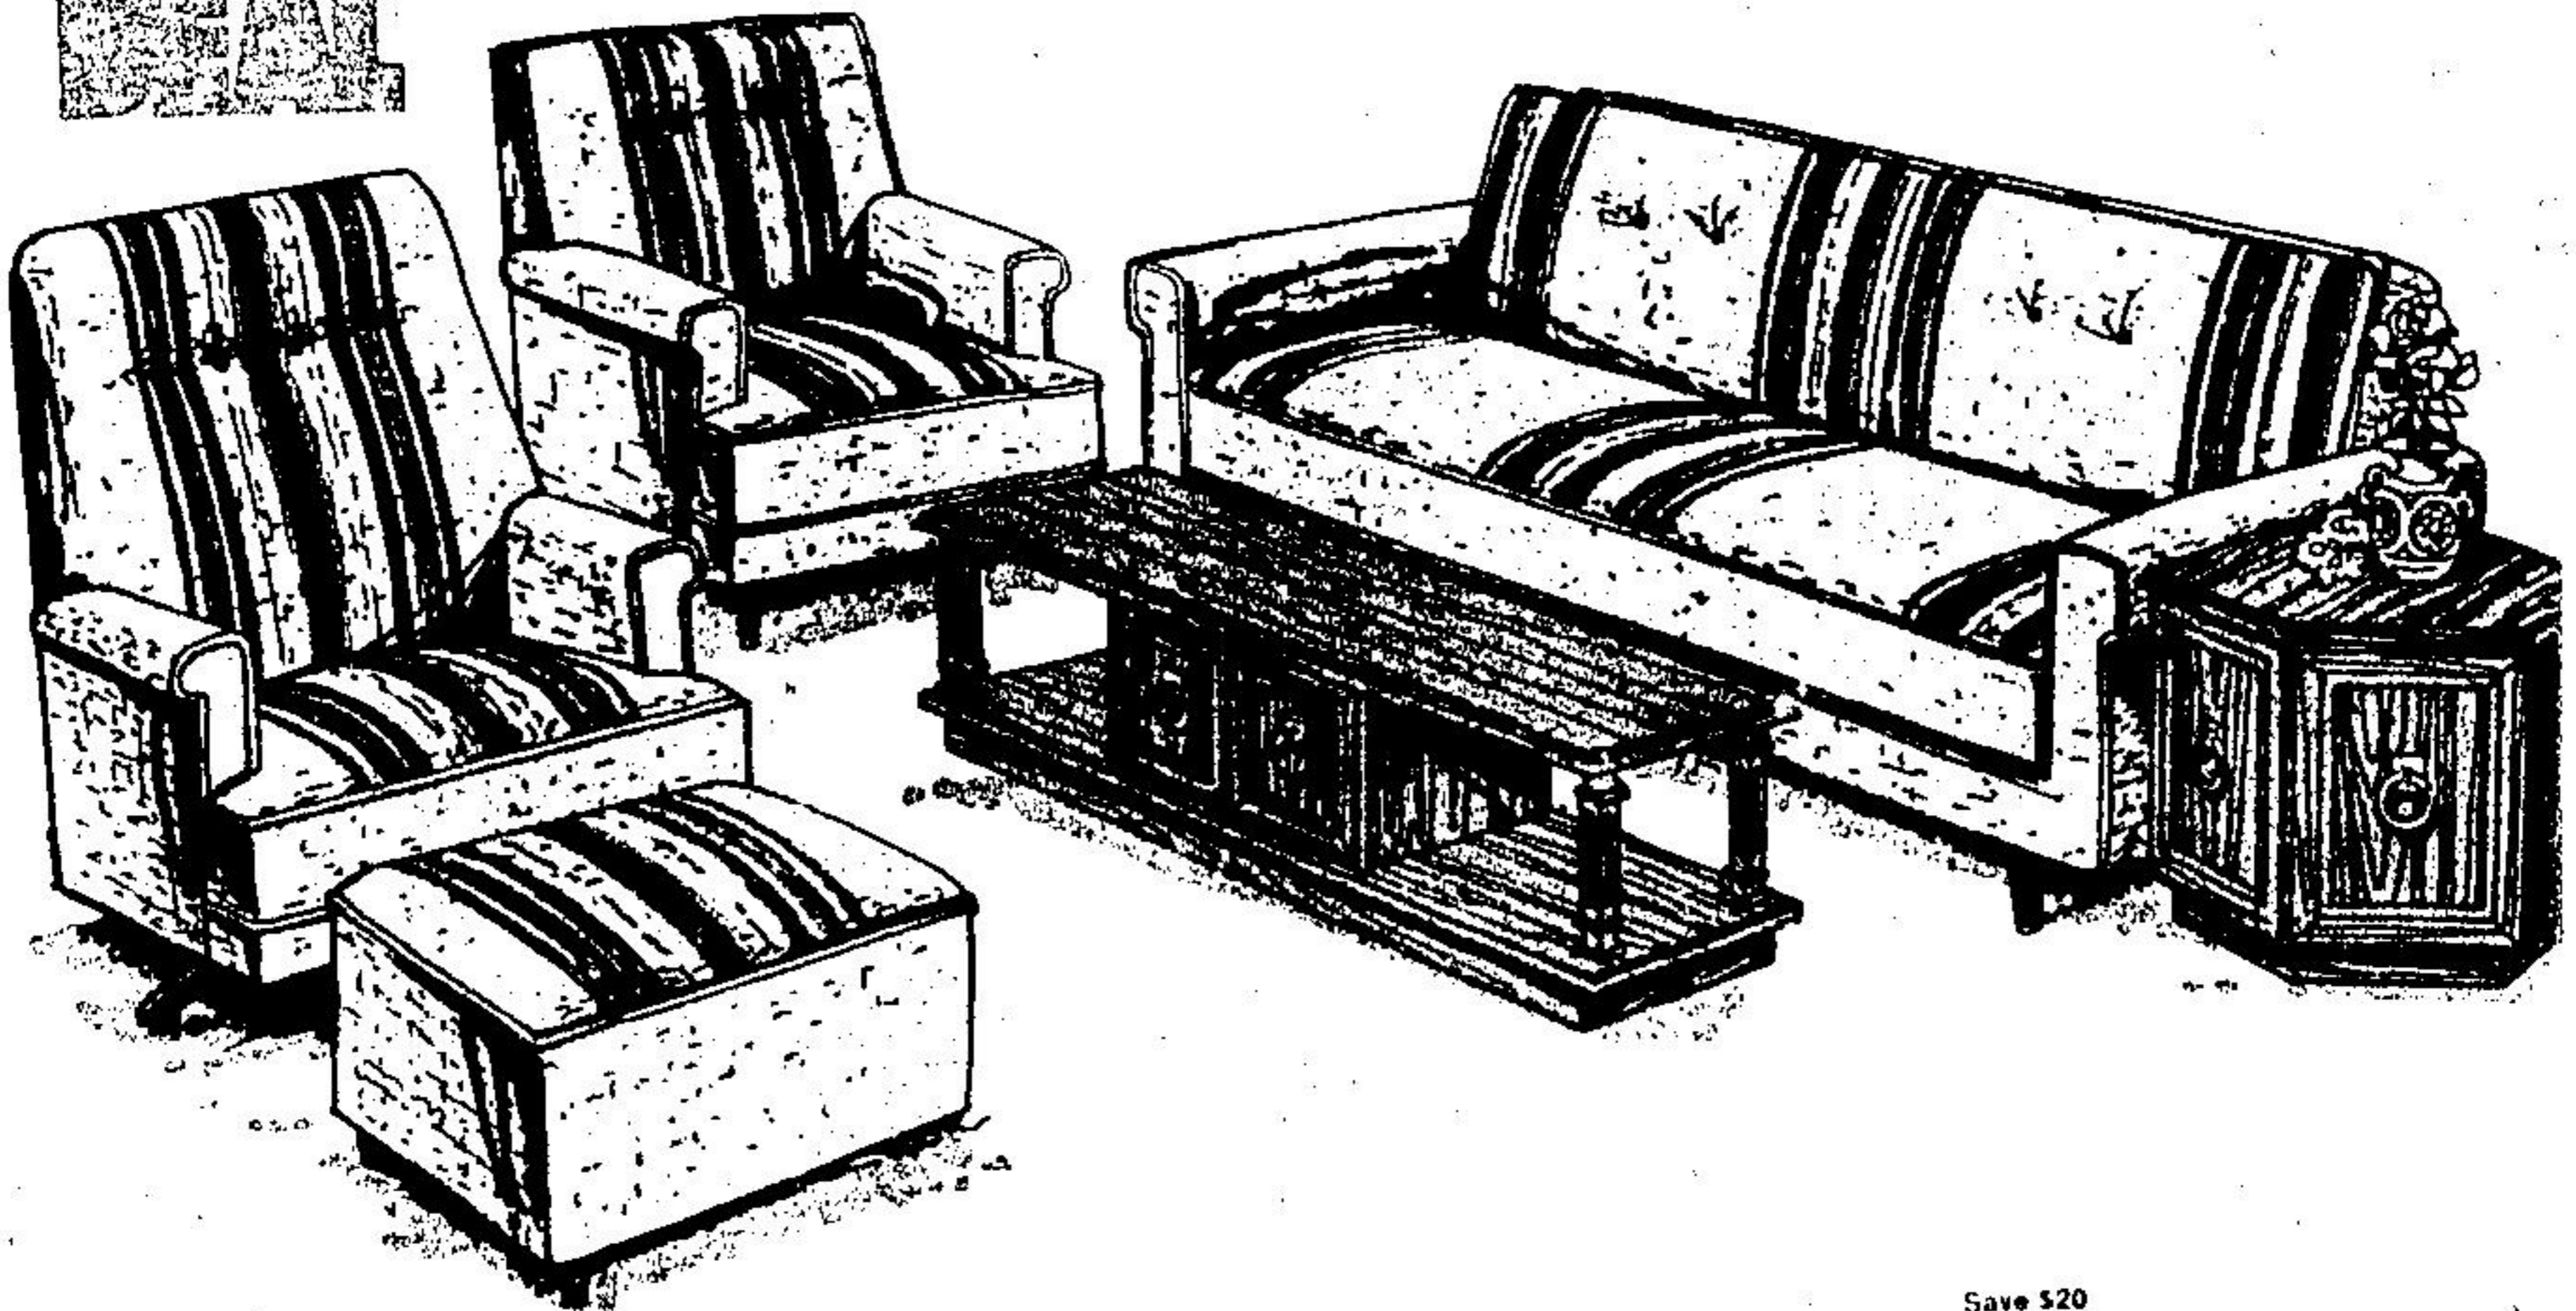

## 3-Pce. Chesterfield Set

90" sofa, chair and swivel rocker in sleek high-back contour design. Built for comfort and long wear with reversible foam cushions, no-sag spring construction, hardwood frame, front casters. Decorator-selected honey-colour strip "Olefin covers, walnut accents.

**THE BIG DEAL**

Save \$100

**299.97**  
 4-Pce. Set

## 4-Piece Davenport Set

The clean lines of modern design combine with beige / brown polypropylene covers in racing stripes! 82" davenport opens to double bed; matching armchair, high-back swivel rocker and ottoman. Deep foam and felt padding over no-sag construction for super comfort.

## Accent tables

Traditional design in dark walnut colour. Stain resistant "Melamone" finish with moulded top, antique brass finish poles. 54" coffee or 22" x 25" x 19" hexagon table.