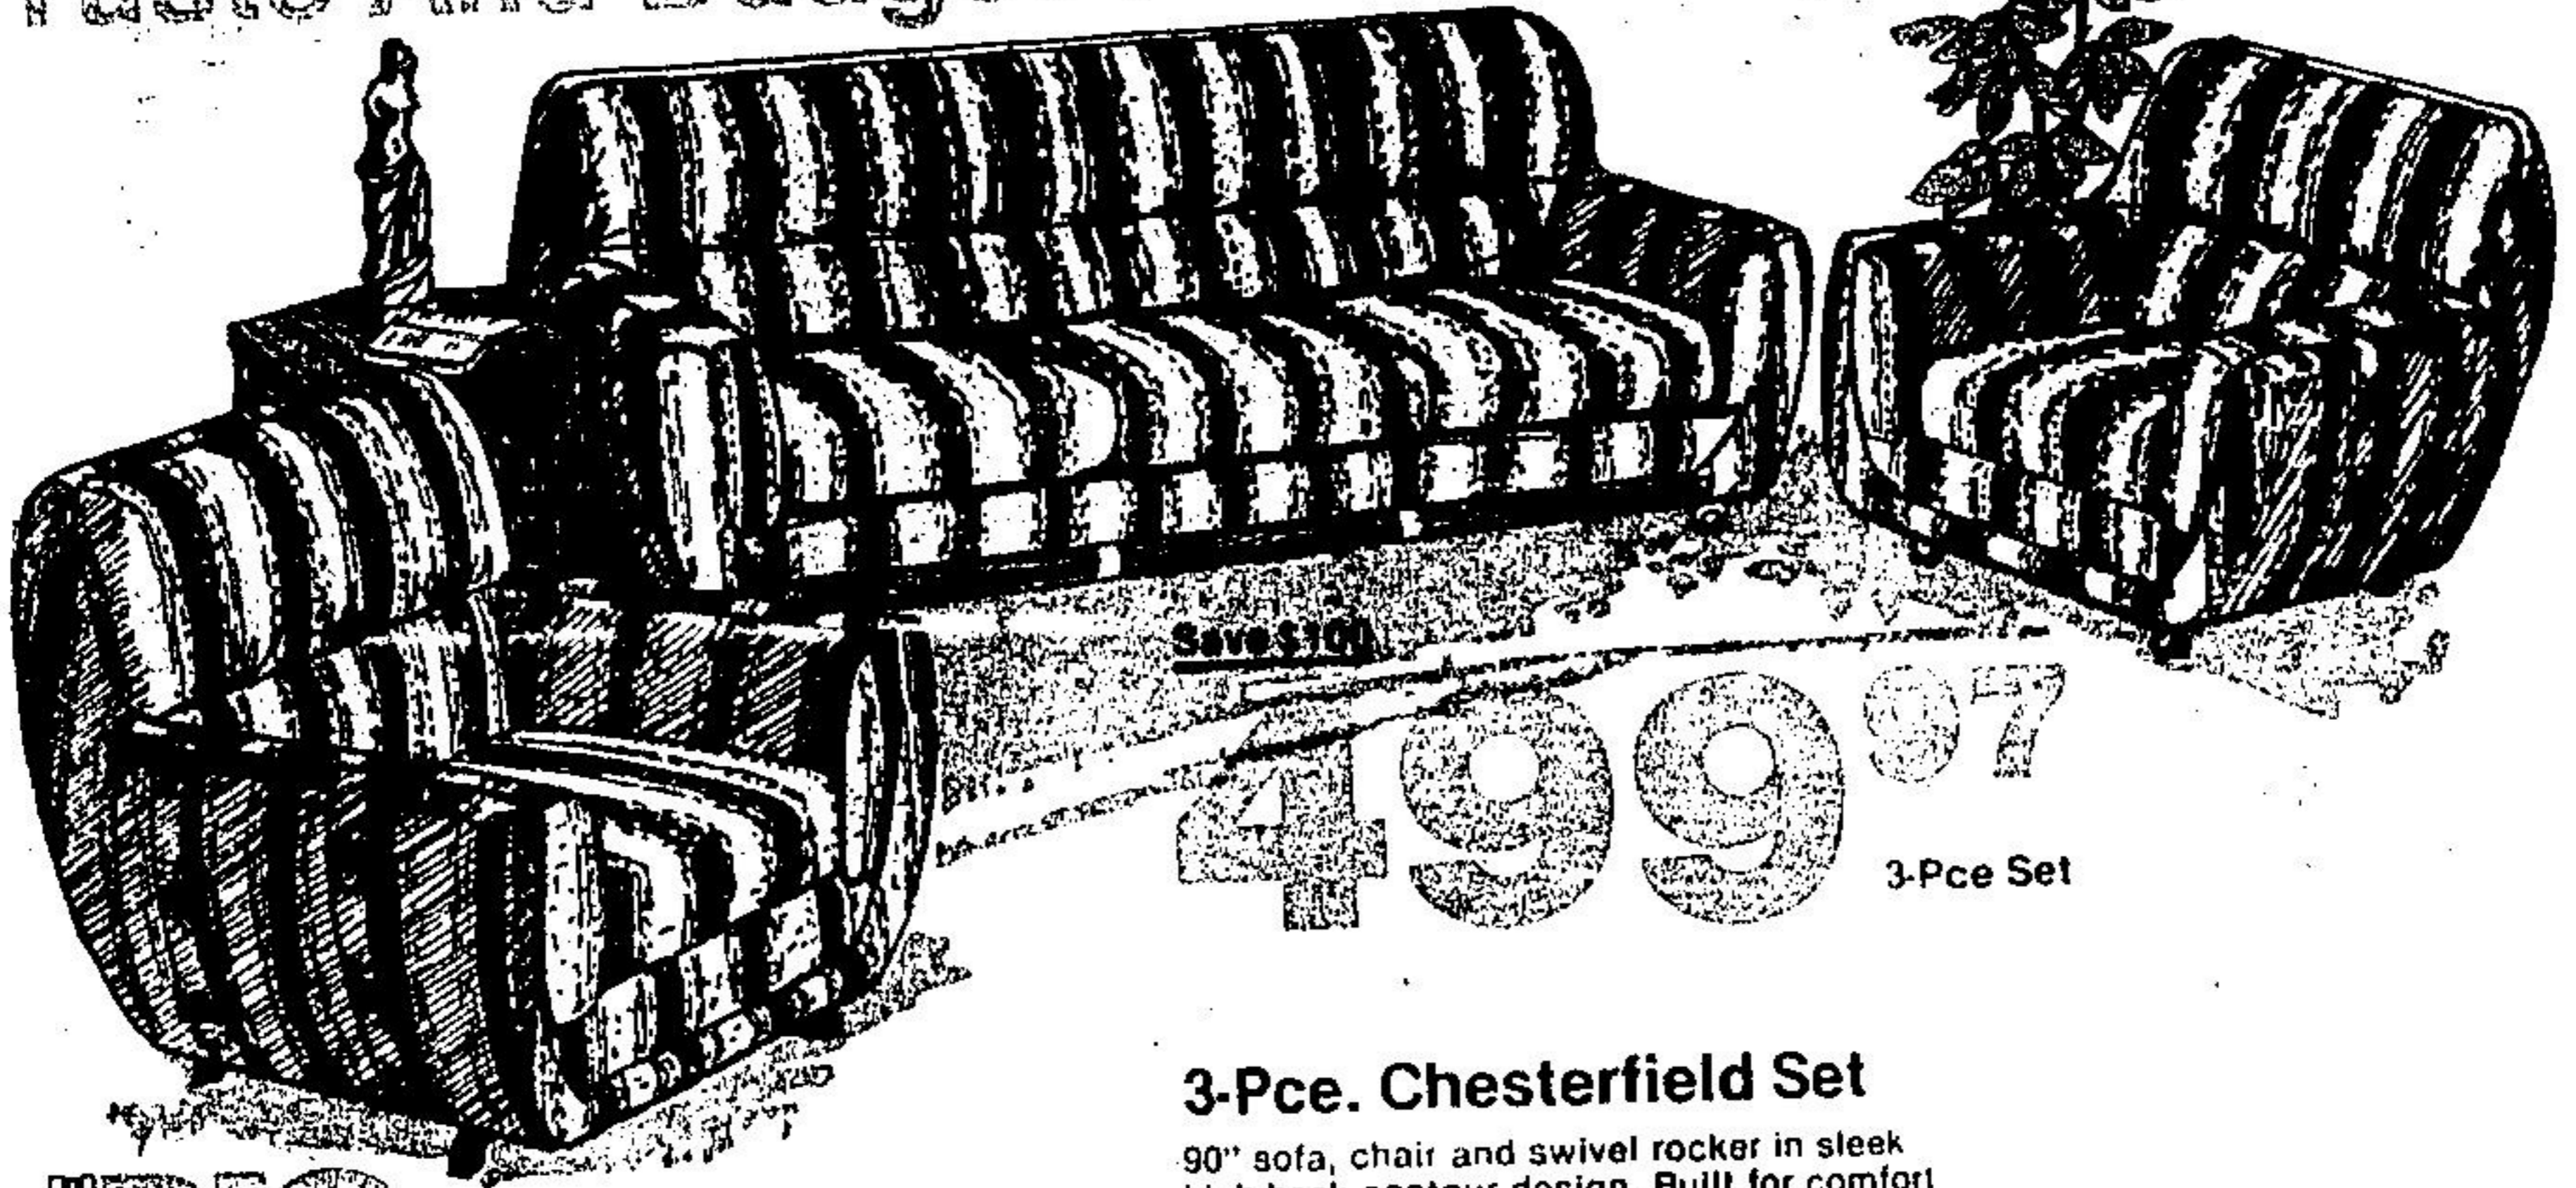

Zellers Values To Suit Your Taste And Budget!

Save $100
499.97
3-Pce Set

3-Pce. Chesterfield Set

90" sofa, chair and swivel rocker in sleek high-back contour design. Built for comfort and long wear with reversible foam cushions, no-sag spring construction, hardwood frame, front casters. Decorator-selected honey-colour strip "Olefin covers, walnut accents.

THE BIG DEAL