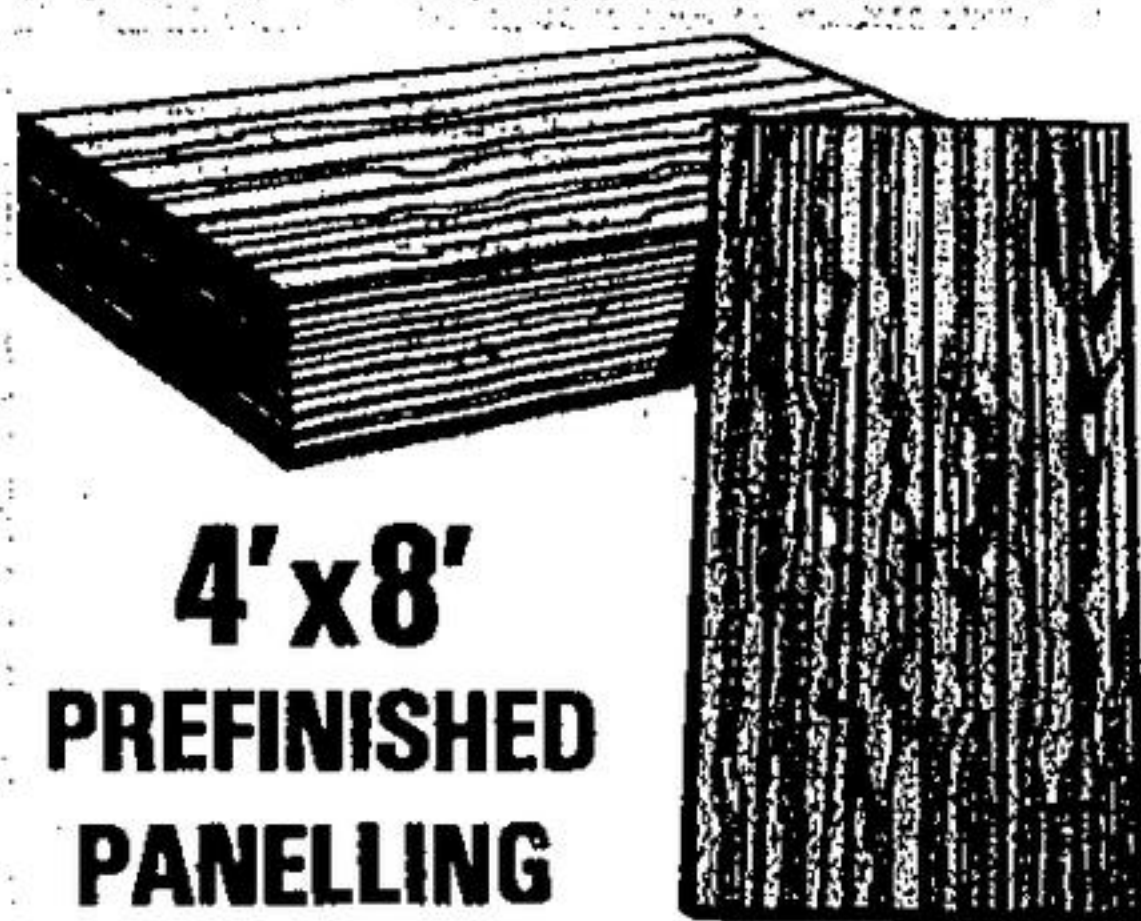

4'x8' PREFINISHED PANELLING

ASSORTED WOODGRAINS

Utility Grade

3.6mm. Panels Including Over-Laid And Printed Luan Plywood! A Wide Selection Of Faces At Every Store. See Our Local Display!

$598 PANEL

FIRST QUALITY! Assorted Woodgrains

3.6mm. Overlay Plywood featuring faces such as KNOTTY CEDAR, AMERICAN ELM, PINE, HICKORY and others. Selections may vary locally.

$695 PANEL

"MANOR HOUSE BRICK"

First Quality 1/4" Canadian Hard-Board panel in WESTMINSTER RED. Realistic Brick pattern.

$1385 PANEL

NEW! "BUCKINGHAM" EMBOSSED 4'x8' PANEL

Cashway Very Proudly Presents The Finest Hardboard Panel Made In Canada! 8mm. thickness. Regal Brown colour. Flame-spread rating of 146. Wipe-clean "PANLARD" finish. Distinctive Classic Design!!

OUR PRICE **$1725** PANEL

PLYWOODS FOR CUPBOARD WORK!

FOR ECONOMY SHELVING! **$655** SHEET
1/2"x3'x8" Luan.

FOR CUSTOM DOORS **$2275** SHEET
11/16"x4'x8" Mahogany Ribbon/Rotary or SO25
11/16"x4'x8" Birch.

4'x8' 1/8" HARDBOARDS

STANDARD UTILITY **$298** SHEET

STANDARD PERFORATED **$468** SHEET

Others Available! See Our Selection Of **"MILLCRAFT" VINYL LOOK-OF-PINE MOULDINGS!**

Can Be Cut, Stained Or Painted Just Like Wood. The Professional "Finishing Touch" To Your Panelling, Ceiling Tile and Other Projects!

QUARTER ROUND 5/8"x5/8"	58¢
8-FT. PIECE	
DOOR STOP - 1 1/4"x5/16"	58¢
7-FT. PIECE	
INSIDE CORNER 3/4"x3/4"	89¢
8-FT. PIECE	
OUTSIDE CORNER 7/8"x7/8"	99¢
8-FT. PIECE	
BEVELLED CASING 1/2"x2 1/4"	$1.25
7-FT. PIECE	
COMB. BASE 5/8"x2 1/4"	$1.39
8-FT. PIECE	

KITCHEN RANGE HOODS KITCHEN COUNTER TOPS

With Light and 2-Speed Fan. Streamlined "X" series 30" Ducted model Range Hood in assorted colours as available locally!

$3488 EACH

2.99 FOOT & UP! Post-Formed Tops in Stock colours and patterns as available. Counter Tops also are available for Vanity Cabinets... check our prices!!

BATHROOM VANITY CABINETS

SAME 9 STYLE CHOICES AS OUR KITCHEN CABINETS!! Natural Birch plus 8 Prefinished Styles are offered here including our new "CAVANNE" and new "KAWARTHA". Other Vanity Cabinet Styles Are Available. All Cabinets are 23" Deep. Counter Tops, Faucets, Basins, Etc., Are Not Included In Quoted Prices But Are Available At Our Stores. 12", 15", 48", 60" And 72" Widths Also Available - Check Our Prices!

	NATURAL BIRCH	HAMPTON STYLE	WESTMOUNT STYLE	PIONEER RED BIRCH	SHERWOOD BIRCH	PINE RIDGE	DALEWOOD ELM	NEW "CAVANNE"	NEW "KAWARTHA"
24"	$63.59	$69.30	$77.19	$77.64	$90.54	$97.85	$97.85	$85.83	$109.87
30"	$68.88	$74.97	$83.96	$87.28	$97.20	$107.68	$107.68	$88.35	$120.77
36"	$74.55	$79.93	$90.00	$94.53	$104.65	$116.22	$116.22	$102.16	$130.30
42"	$94.95	$104.08	$113.59	$118.53	$126.11	$140.13	$140.13	$123.24	$157.01

12"x12" WHITE CEILING TILES $1200 CARTON

Famous Name Brand Finest Doublecoat White Tongue-And-Groove Ceiling Tiles. 64 SQUARE FEET PER CARTON. Patterned Ceiling Tiles Also Are Available at Higher Prices.

SUSPENDED CEILING PANELS