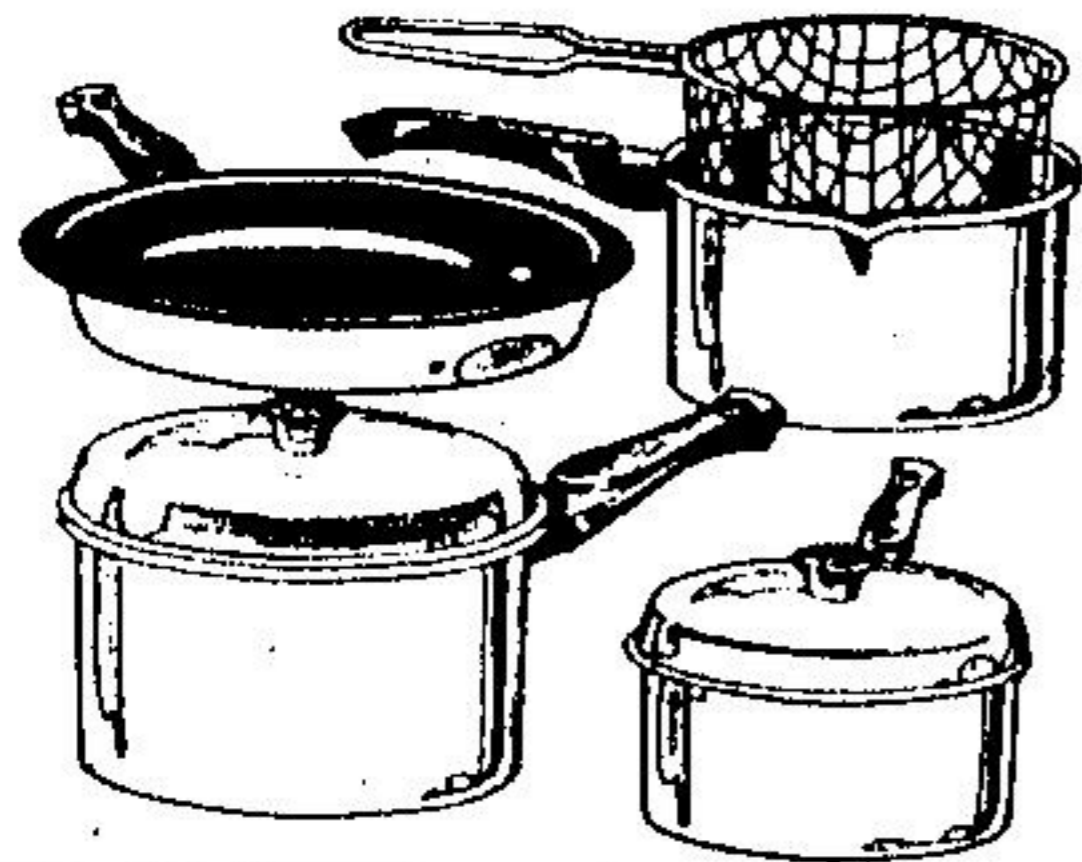

**YOUR CHOICE**

**\$4** EA.

**Save On Bright Aluminum Cookware**

Choice of 4-1/2 pt. saucepan, 10" "Teflon" fry pan, or French fryer.  
6 pt. covered saucepan 4.50 ea.  
\*DuPont Reg'd T.M.

**\$17**

20-PCE. SET

**English Ironstone Dinnerware**

20 pce. set includes four each: dinner plates, side plates, soup / cereal bowls, cups and saucers. Popular patterns.

**YOUR CHOICE**

**1.50** EA.

**Porcelain Baking Pans**