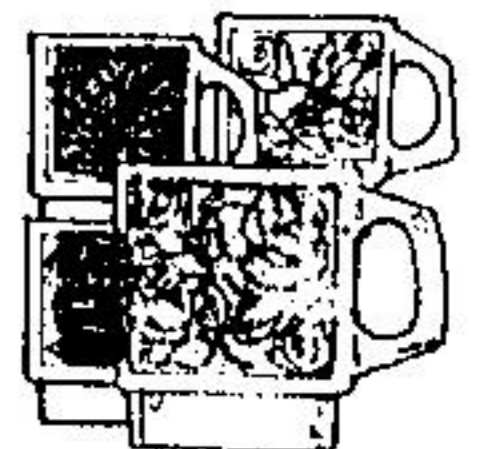

8-oz. Measuring Cup

Kitchen basic.

9" Glass Pie Plate

Ovenproof.

**\$6**

3-PCE. SET

**Cast-Iron Skillet Set**

Cook 'the old-fashioned way' with 6", 9" and 10" skillets.

**YOUR CHOICE**

**\$1** EA.

\*Except Where Otherwise Stated

**Natural Wicker Bread Basket**  
Oval rattan basket with colour motif.

**Onion Soup Bowl & Cover**  
Glazed, oven-proof soup bowls

**Round or Square Glass Ashtrays**  
Crystal clear, green or gold colour glass.

**2 FOR \$1**

**Pack Of 4 Tumblers**  
Gold colour tumblers hold 11-1/2 oz

**Elegant 10-1/4 oz. Wine Glasses**  
Inexpensively priced for elegant dining!

**2 FOR 75¢**  
**Sturdy Glass Coffee Mugs.**  
Orange, green, red or blue. IRONSTONE COFFEE MUGS. \$1 ea.

**2 FOR 1.50**

**Lead Crystal Glasses**  
12 oz. high ball and old fashioned.

**1.25** EA.  
**Tinsplate Serving Tray**  
Assorted designs. Approx. 16" x 13"

**\$3** EA.  
**Turkey Or Roast Platter**  
Large, easy-clean platter.