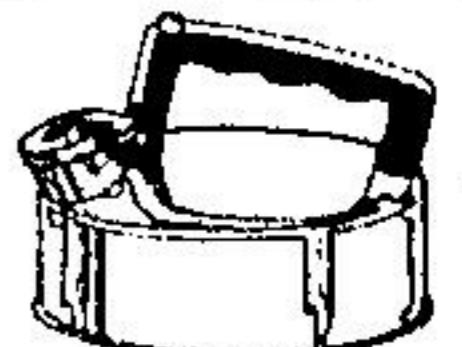

**2 FOR 1.50**

**Lead Crystal Glasses**  
12 oz. high ball and old fashioned.

**1.25** EA.  
**Tinsplate Serving Tray**  
Assorted designs. Approx. 16" x 13"

**\$3** EA.  
**Turkey Or Roast Platter**  
Large, easy-clean platter.

**\$3** EA.  
**10-1/2" Cast Iron Skillet**  
Gourmet style with wood handle.

**\$5** EA.  
**Stoneware Tea Pot**  
Assorted designs. 36 oz.

**\$4** EA.  
**Aluminum Whistling Kettle**  
With floral decoration.