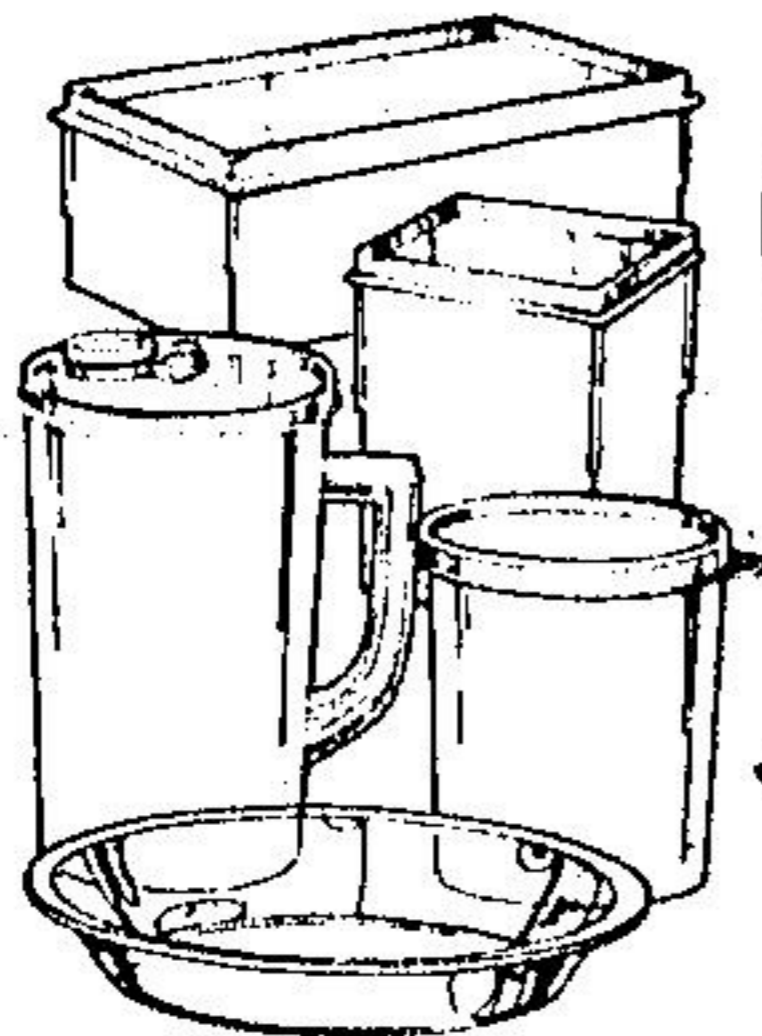

**English Ironstone Dinnerware**

20 pce. set includes four each: dinner plates, side plates, soup / cereal bowls, cups and saucers. Popular patterns.

**YOUR CHOICE**

**1.50** EA.

**Porcelain Baking Pans**

Choice of pie pan, square or round cake pan, loaf pan or rectangular bake pan. Also medium size pizza pan.

**YOUR CHOICE**

**\$1** EA.

**"Superseal" Food Savers**

64 oz. pitcher, 11-1/2 oz. bowls, 72 oz. jar, 64 oz. square, 50-oz. round or 44-oz. flat containers

8-oz. Measuring Cup

Kitchen basic.

9" Glass Pie Plate

Ovenproof.

**\$6**

3-PCE. SET

**Cast-Iron Skillet Set**

Cook 'the old-fashioned way' with 6", 9" and 10" skillets.