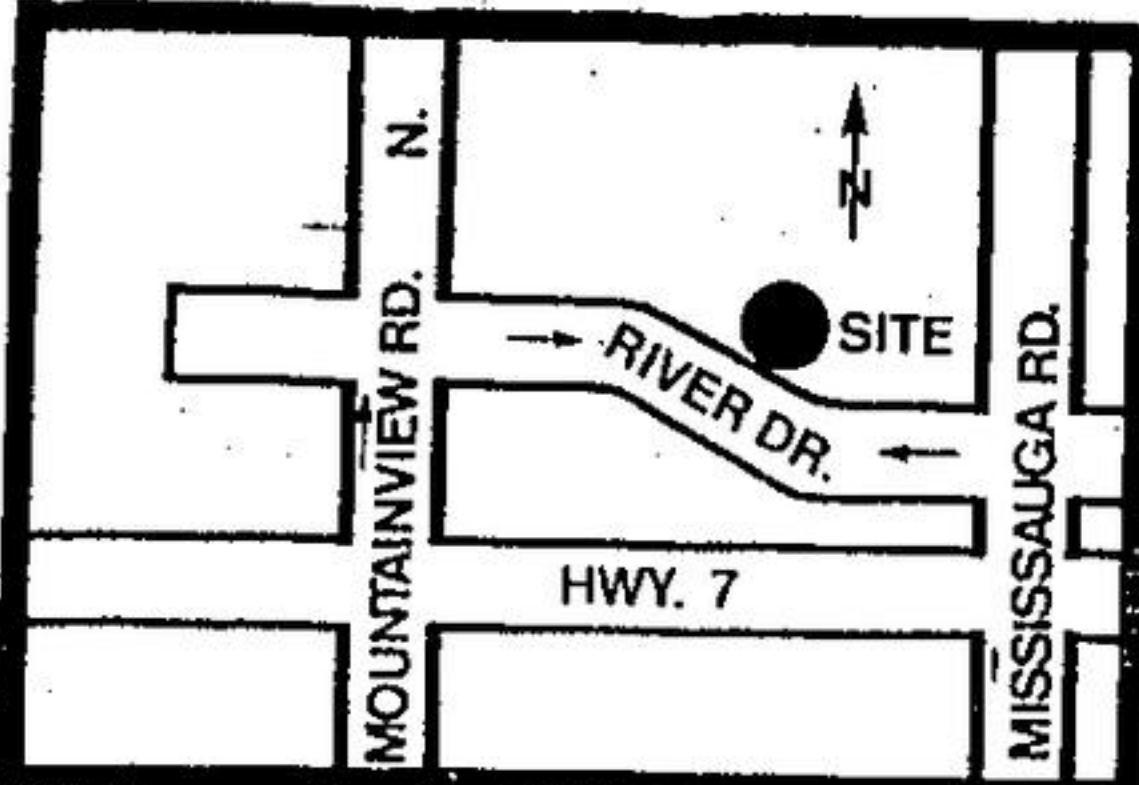

*You pay only utilities

DIRECTIONS: HWY 7 TO
MOUNTAINVIEW DR. N. GO
NORTH ON MOUNTAINVIEW TO
RIVER DR. AND THE SITE.
10AM TO DUSK, 7 DAYS A WEEK.
877-1221

REC CENTER - PLAYGROUND