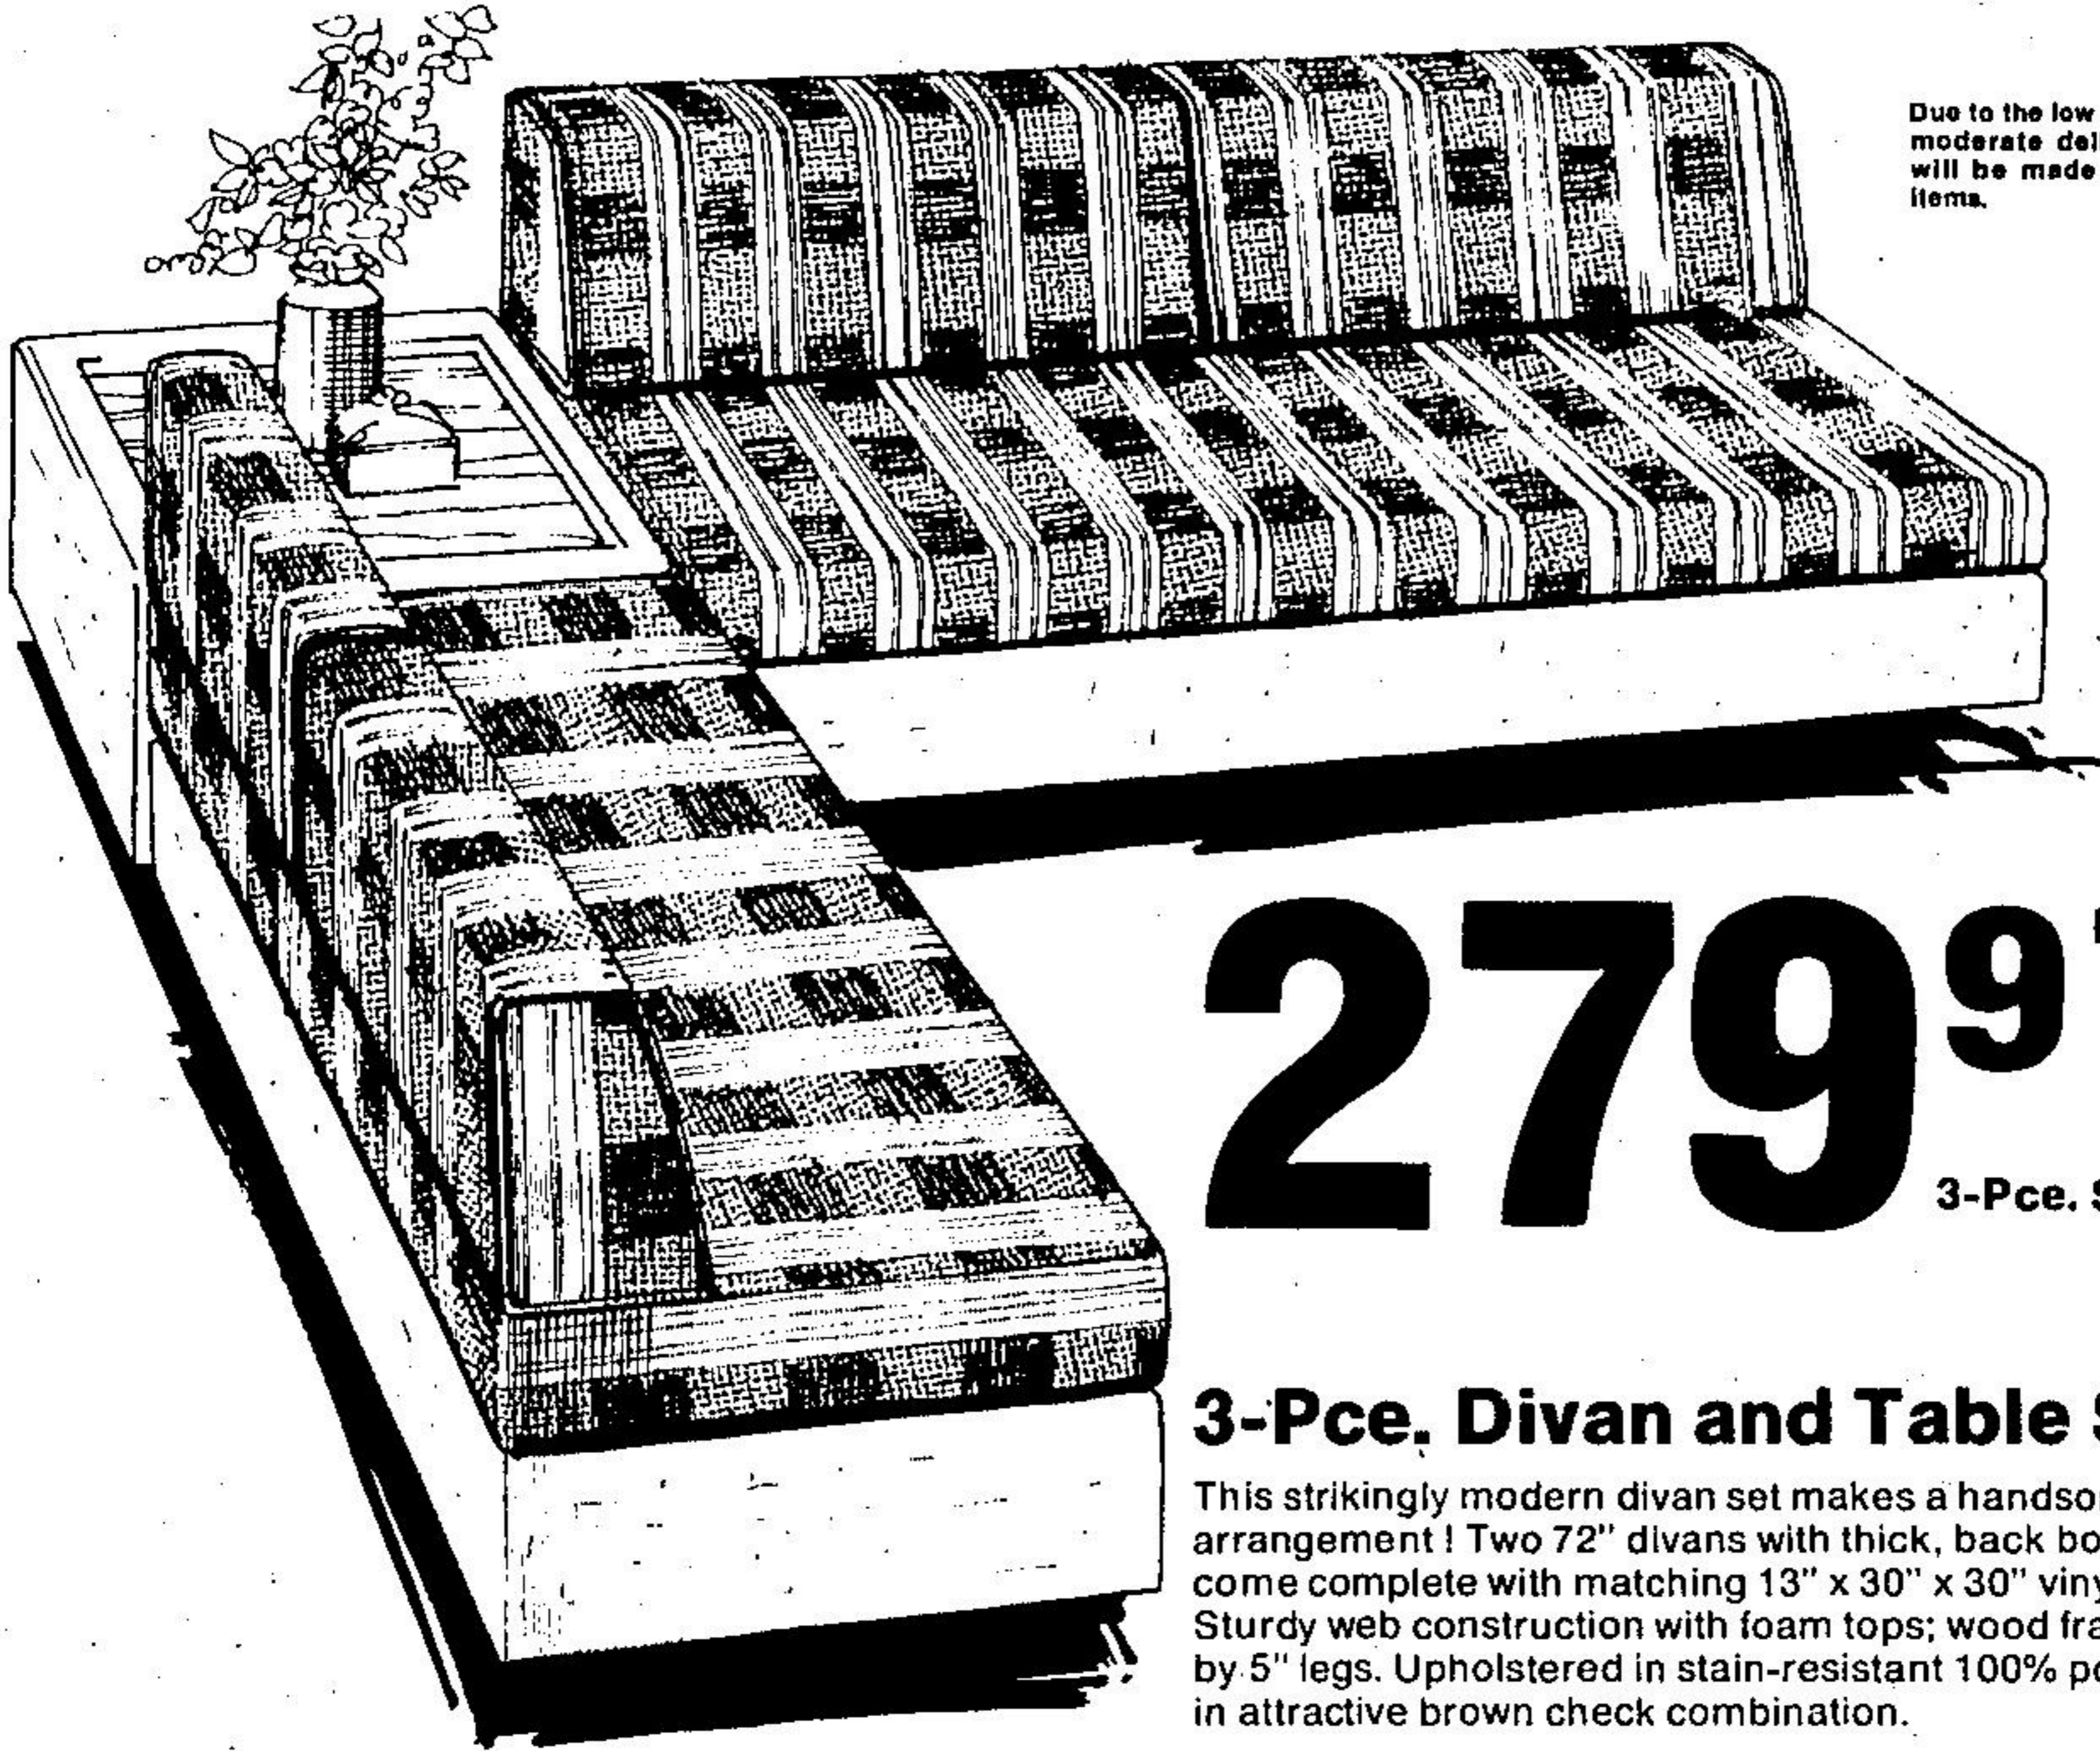

Due to the low sale prices, a moderate delivery charge will be made on all large items.

279⁹⁷
3-Pce. Set

3-Pce. Divan and Table Set

This strikingly modern divan set makes a handsome corner arrangement! Two 72" divans with thick, back bolsters come complete with matching 13" x 30" x 30" vinyl top table. Sturdy web construction with foam tops; wood frames supported by 5" legs. Upholstered in stain-resistant 100% polypropylene, in attractive brown check combination.

69⁹⁹

Save \$10

31-Day Chime Wall Clock

Pendulum, 31-day striking wall clock chimes on the hour and 1/2 hour! Wood cabinet, full 1-yr. guarantee.

199⁹⁷

2-Pce. Set

2-Pce. Davenport Suite

A versatile, contemporary design! The 80" davenport folds down into a 72" x 42" bed. Plump foam padding, covered in soil-resistant 100% polypropylene. Sturdy hardwood frame, no-sag construction. Assorted earth tones.

Folds Down Into A 72" x 42" Bed