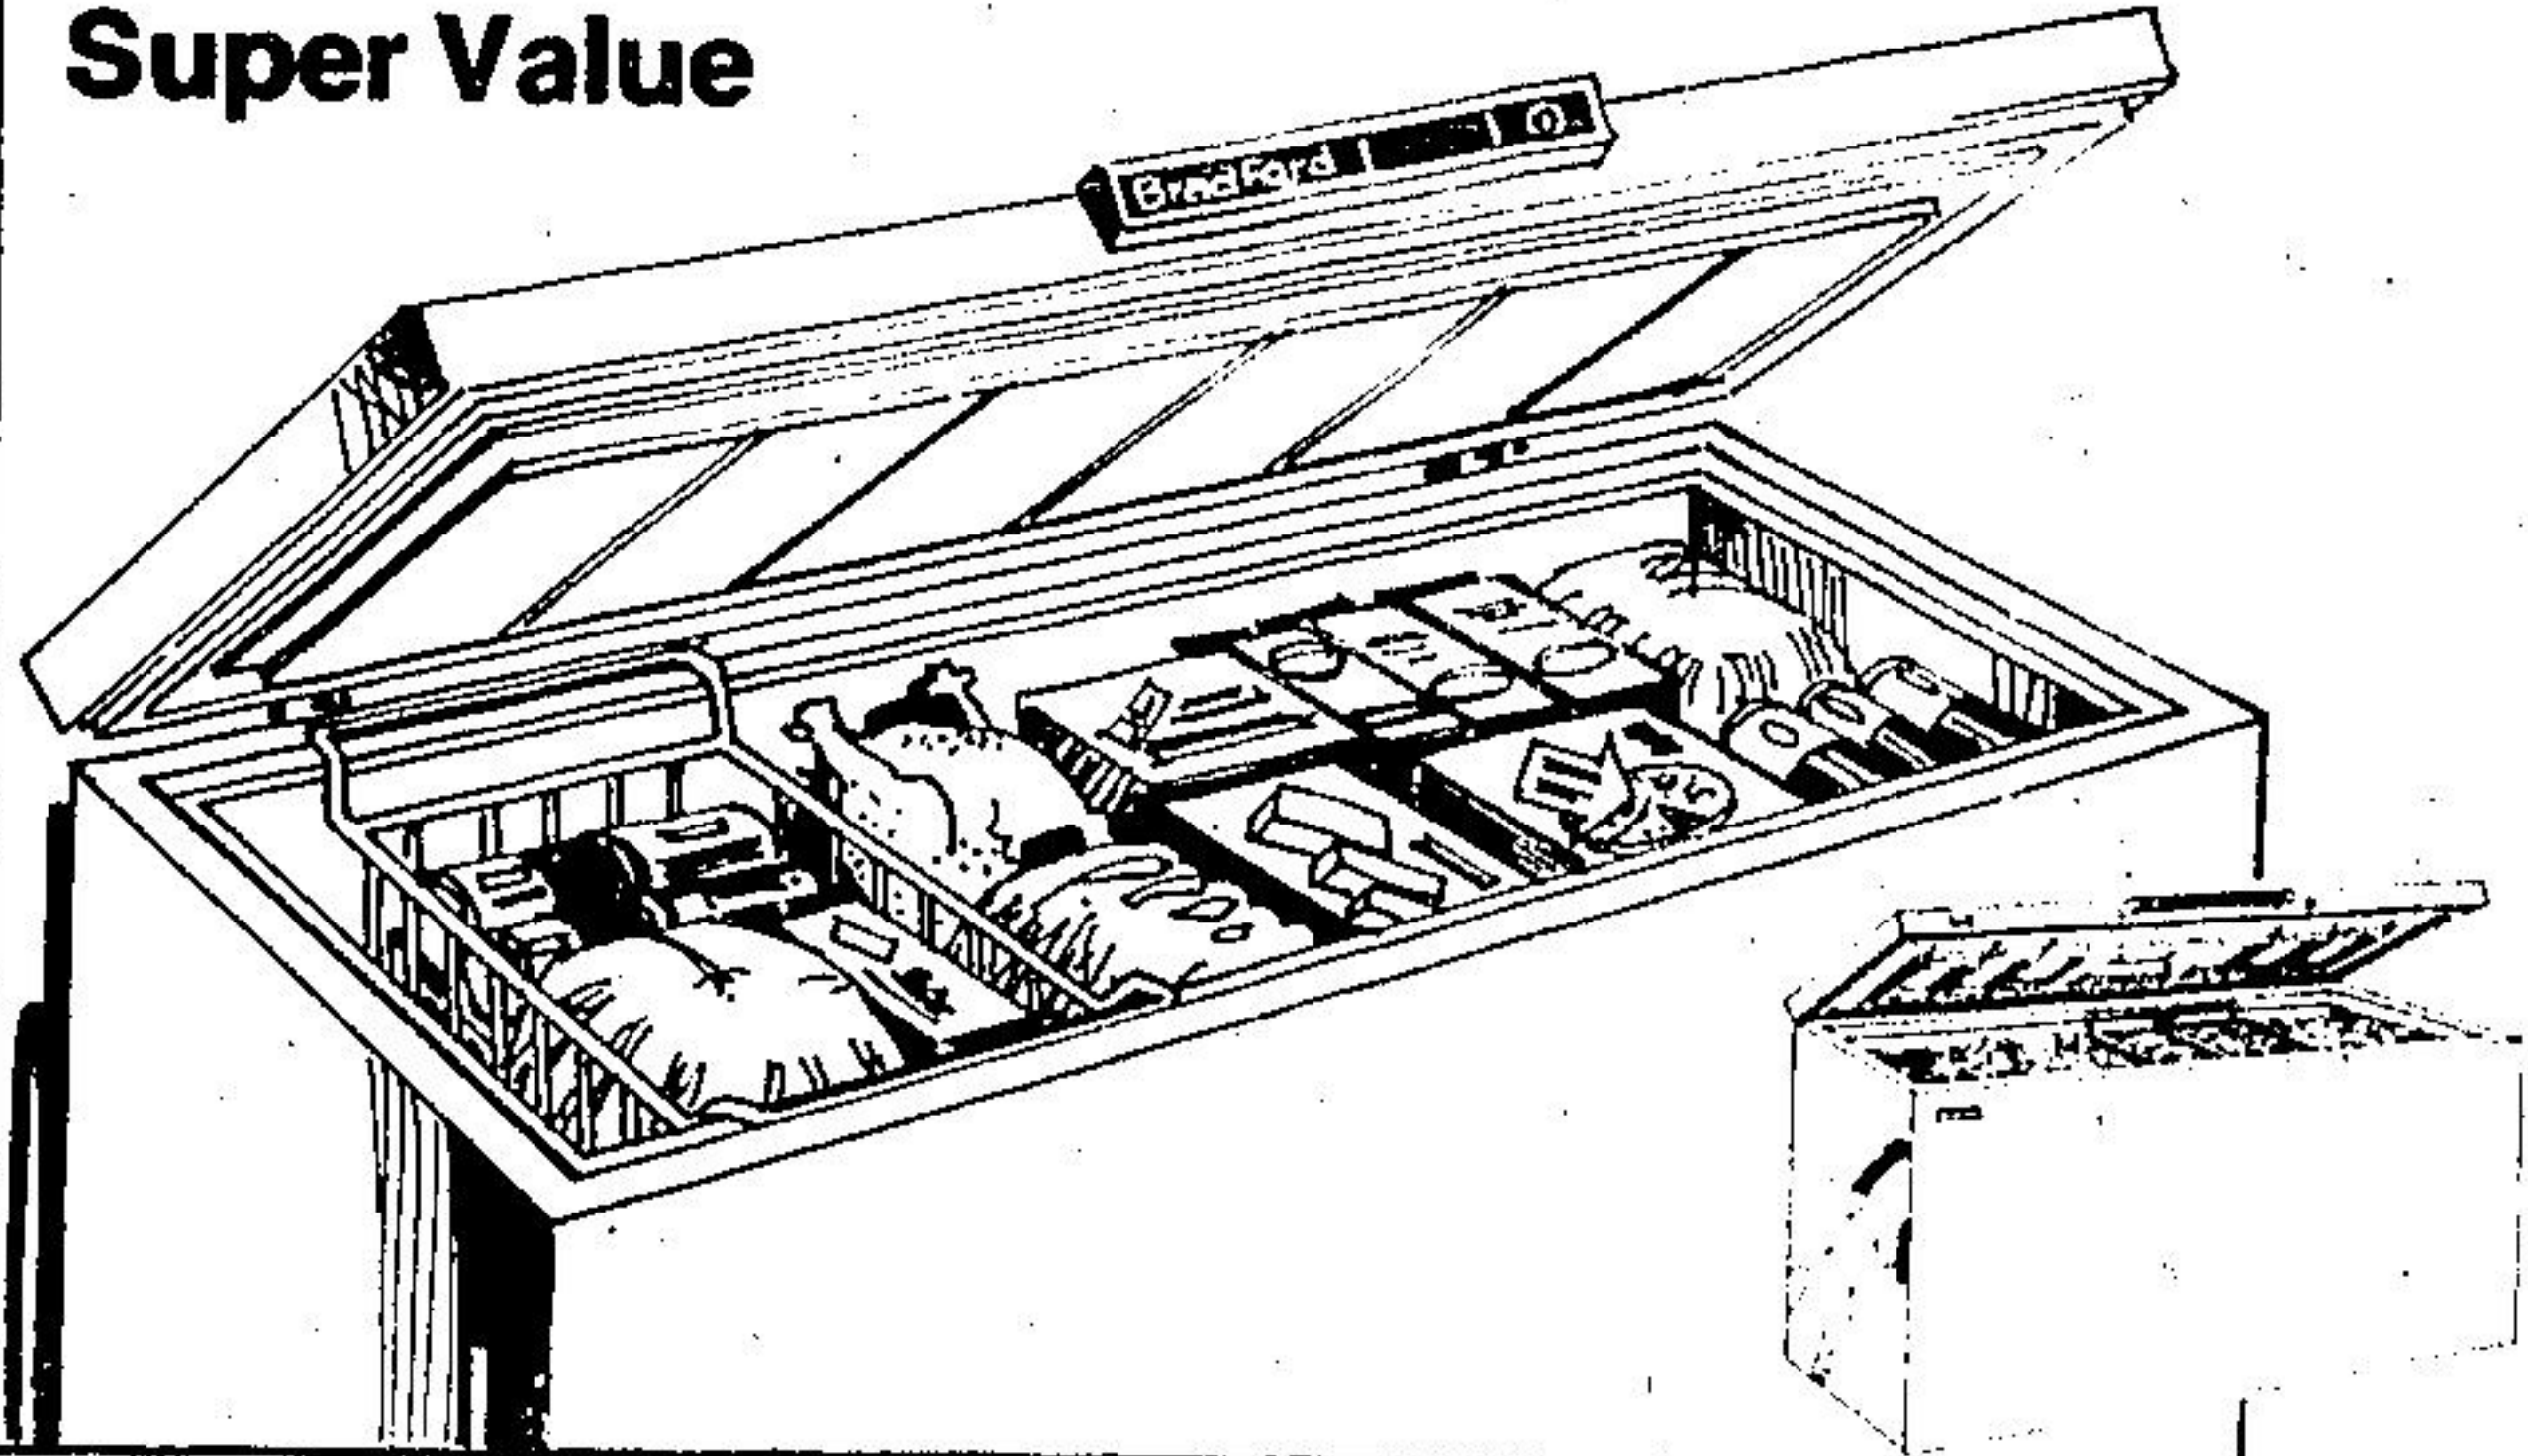

Bradford Freezer Sale Super Value

12.3 CU. FT.
430 LBS. CAPACITY
$249

19.2 CU. FT.
665 LBS. CAPACITY
$299

- Beat rising food costs... you save when you buy in bulk, buy in season!
- Power-warning light • Cold control
- Perfect sealing Flexi-lid
- Foam insulation for maximum cooling efficiency
- Chip-resistant wipe-clean white acrylic enamel finish. Lock & key.