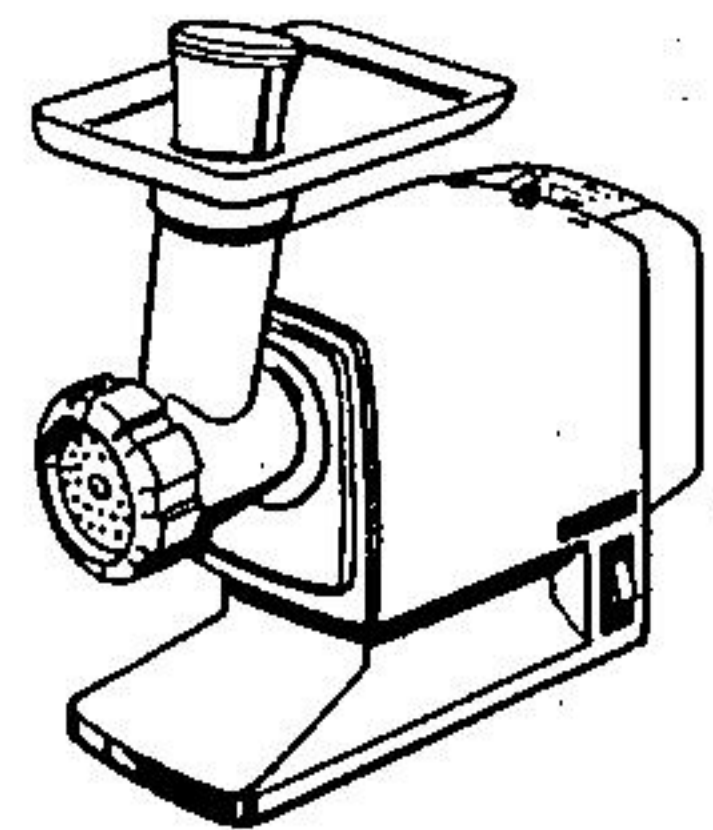

Save $5
29⁸⁸
ea.

"Jeanette" Food Grinder

By "Moulinex". Grinds raw or cooked meat; grates, makes salads! White with orange trim.

Save $5
19⁹⁷
20 pce. set

20-Pce. American Ironstone Dinnerware

By "Royal China". Set includes four each: dinner plates, soup bowls, side plates, cups and saucers. Two earth-tone patterns, "Nutmeg" and "Carousel Pineapple". Chip-resistant, dishwasher-safe.