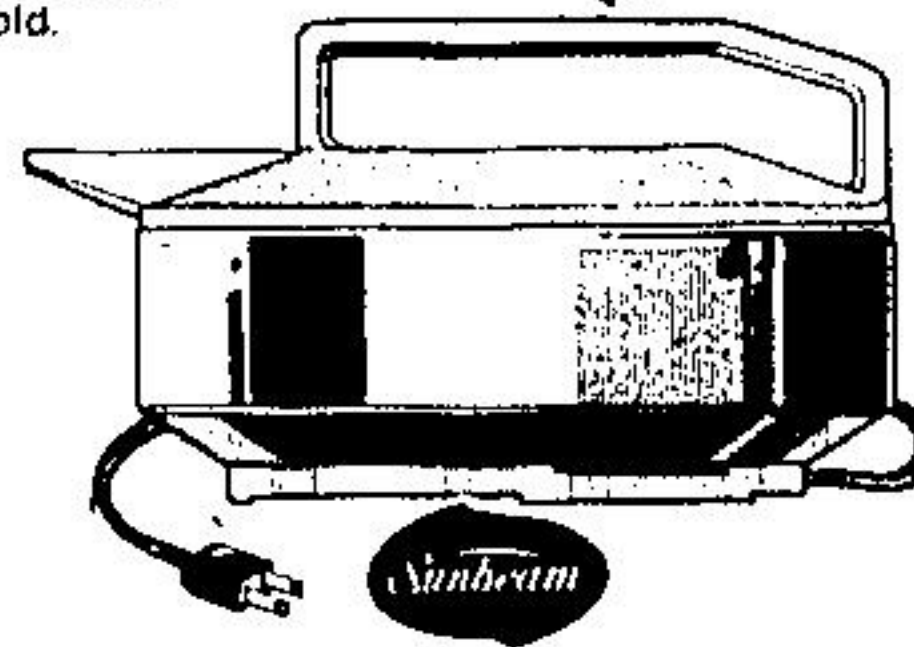

On Your Choice Of
"Zeller Crest" Pantryware

All metal construction with chip-resistant gold or avocado finish! A warm and welcome addition to any kitchen!

17⁸⁸
Bradford Toaster

2-slice toaster with thermostat control, lift-out crumb tray. Chrome finish, avocado or gold.

16⁹⁷
Bradford Iron

Lightweight steam/dry iron with full fabric-range selector. White or gold.

Kettle

2-qt. stainless steel electric kettle with automatic shut-off. Gold colour.

13⁹⁷

Save \$4
14⁸⁸
3 1/2-Qt. Crock Pot