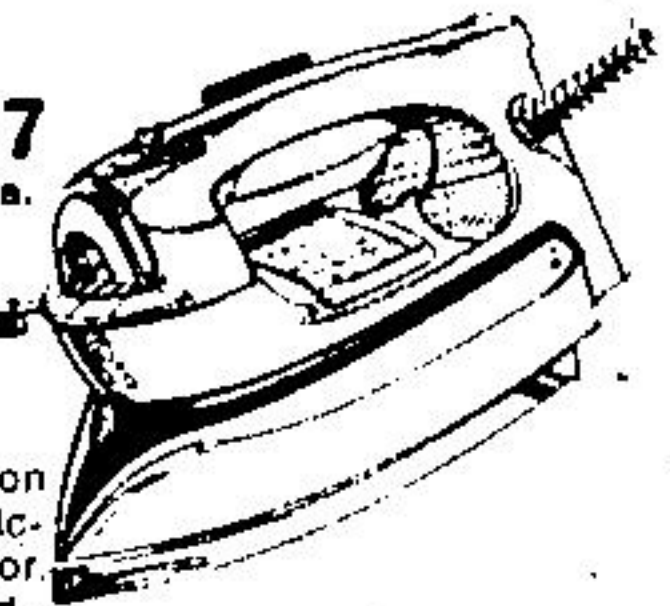

16⁹⁷
Bradford Iron

Lightweight steam/dry iron with full fabric-range selector. White or gold.

Kettle

2-qt. stainless steel electric kettle with automatic shut-off. Gold colour.

13⁹⁷

Save \$4
14⁸⁸
3 1/2-Qt. Crock Pot