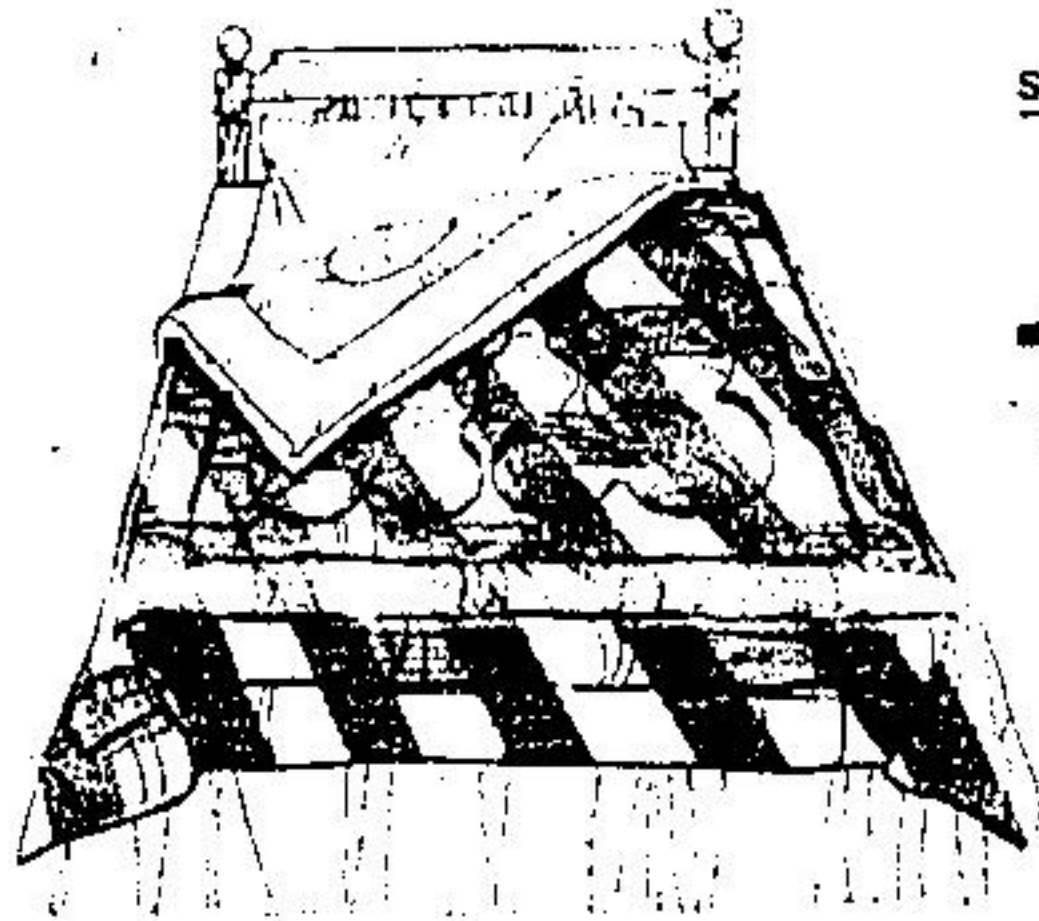

Cool, Crisp Bedding At Hot Savings

9⁹⁷

Approx. 63" x 90"
Bunk Size

"Scotian" No-Iron Bedspreads By "Esmond"

Features 3 year "Wear-Dated" guarantee by "Monsanto". Machine-washable 88% Acrilan® acrylic/12% nylon needlewoven bedspreads in fashion shades.

* Reg'd T.M. Approx. 84" x 108" Double

14⁹⁷

Approx. 76" x 108" Twin

13⁹⁷

Save Up To '3.

Twin Size

17⁹⁷

Double Size

24⁹⁷

"Moderne" Comforter

Machine-washable 50% cotton/50% polyester with non-slip backing and polyester fill. Geometric pattern in blue or brown.

2/\$7

Foam Pillow

Non-allergenic semi-solid foam pillow with white cotton ticking. Piped edges. Approx. 19" x 25" finished size.