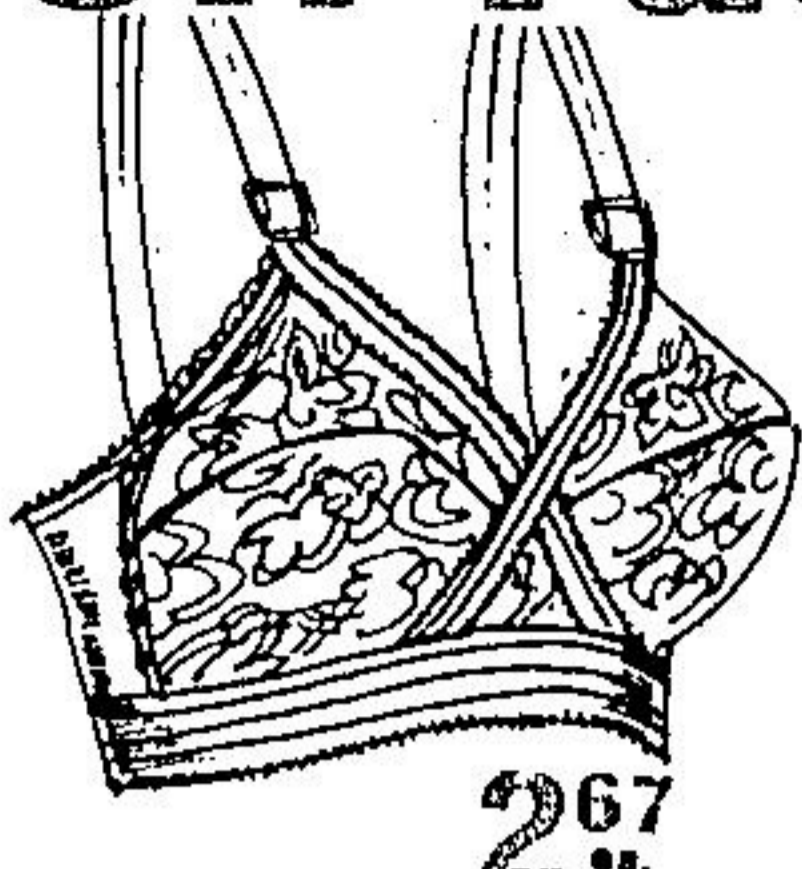

# Up To 41% Off Fashion "Basics"

**"Wonder Bra" Push-Up**  
Front-fastening nylon lace bra converts to halter. White A-32-36, B-32-38, C34-36, Skintone A34, B-34-36, C34-36.

**Women's Bandeau Bra**  
"Woman-size criss-cross bra. Nylon/ rayon lace cups. White, skintone. Back closing. B-36-40, C-36-44.

**"Softouch" Bandeau Bra**  
Padded double knit nylon bra. Back closing. Built-up stretch straps. White, skintone. A. B-32-36, C34-36.

Nylon/spandex with double front panel. White, nude. Ladies' and women's sizes S-M-L-XL-2XL-3XL.

**"Daisyfresh" Seamless Bra**  
Lace-trimmed seamless polyester cups. White A34-36, B-32-38, C34-38; Beige A34, B/C34-36; Tawny B34-36.

**Convertible Nylon Bra**  
"Antron" nylon convertible bra with front fastening in one cup size, 32-34-36. White, café.

**3-Way Convertible Bra**  
Slightly padded, doubleknit cotton lace cups. White. A32-36, B32-38, C34-38, Beige A34, B/C34-36.

Nylon/spandex brief cotton-lined gusset. Beige, white.

**Up To 50% Off Reg. Prices On CLEARANCE OFF GIRLS' SUMMER WEAR**