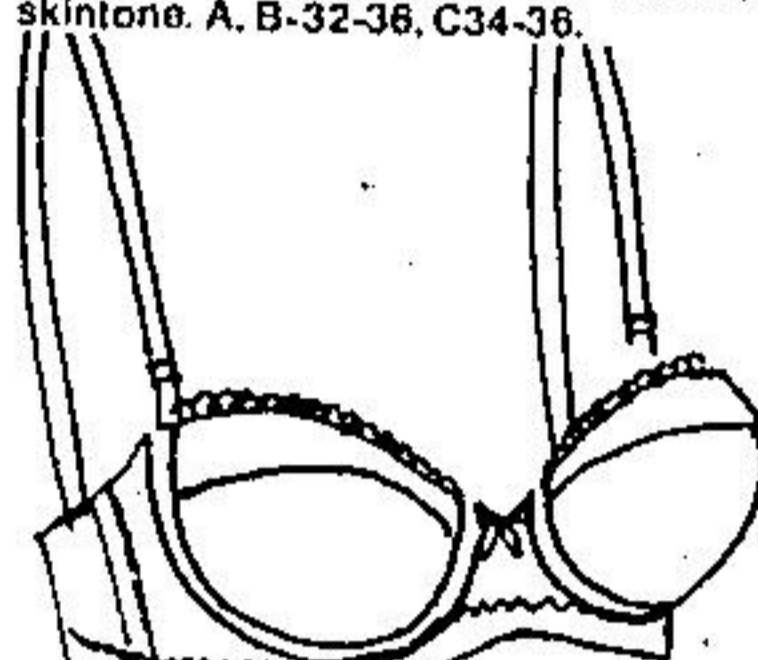

# Up To 41% Off Fashion "Basics"

**"Wonder Bra" Push-Up**  
Front-fastening nylon lace bra converts to halter. White A-32-36, B-32-38, C34-36, Skintone A34, B-34-36, C34-36.

**Women's Bandeau Bra**  
"Woman-size criss-cross bra. Nylon/ rayon lace cups. White, skintone. Back closing. B-36-40, C-36-44.

**"Softouch" Bandeau Bra**  
Padded double knit nylon bra. Back closing. Built-up stretch straps. White, skintone. A. B-32-36, C34-36.

Nylon/spandex with double front panel. White, nude. Ladies' and women's sizes S-M-L-XL-2XL-3XL.

**"Daisyfresh" Seamless Bra**  
Lace-trimmed seamless polyester cups. White A34-36, B-32-38, C34-38; Beige A34, B/C34-36; Tawny B34-36.

**Convertible Nylon Bra**  
"Antron" nylon convertible bra with front fastening in one cup size, 32-34-36. White, café.

**3-Way Convertible Bra**  
Slightly padded, doubleknit cotton lace cups. White. A32-36, B32-38, C34-38, Beige A34, B/C34-36.

Nylon/spandex brief cotton-lined gusset. Beige, white.

**Up To 50% Off Reg. Prices On CLEARANCE OFF GIRLS' SUMMER WEAR**