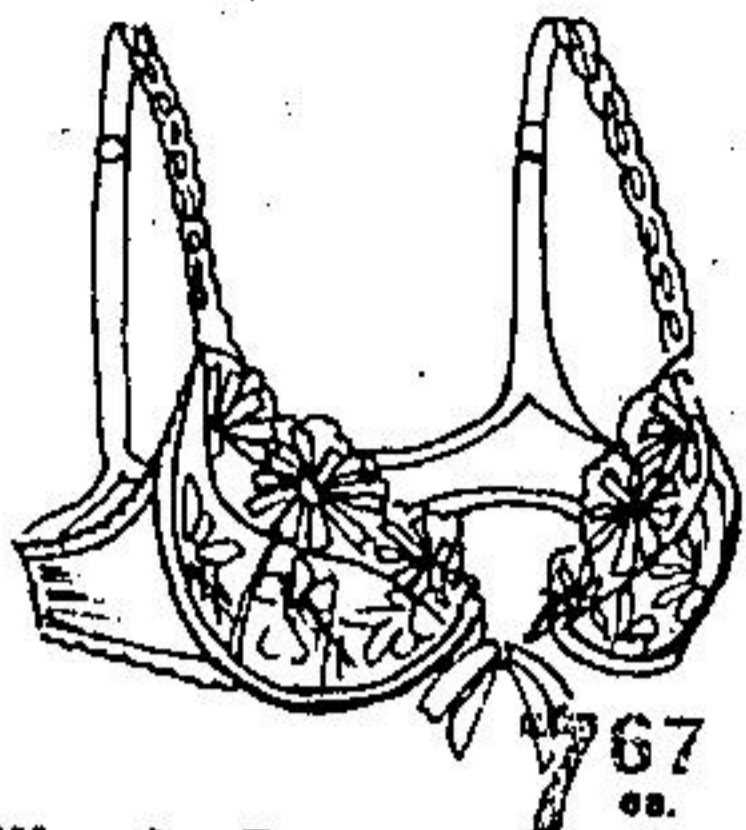

# Up To 41% Off Fashion "Basics"

**"Wonder Bra" Push-Up**  
Front-fastening nylon lace bra converts to halter. White A-32-36, B-32-38, C34-36, Skintone A34, B-34-36, C34-36.

**Women's Bandeau Bra**  
"Woman-size criss-cross bra. Nylon/ rayon lace cups. White, skintone. Back closing. B-36-40, C-36-44.

**"Softouch" Bandeau Bra**  
Padded double knit nylon bra. Back closing. Built-up stretch straps. White, skintone. A. B-32-36, C34-36.

Nylon/spandex with double front panel. White, nude. Ladies' and women's sizes S-M-L-XL-2XL-3XL.

**"Daisyfresh" Seamless Bra**  
Lace-trimmed seamless polyester cups. White A34-36, B-32-38, C34-38; Beige A34, B/C34-36; Tawny B34-36.

**Convertible Nylon Bra**  
"Antron" nylon convertible bra with front fastening in one cup size, 32-34-36. White, café.

**3-Way Convertible Bra**  
Slightly padded, doubleknit cotton lace cups. White. A32-36, B32-38, C34-38, Beige A34, B/C34-36.

Nylon/spandex brief cotton-lined gusset. Beige, white.

**Up To 50% Off Reg. Prices On CLEARANCE OFF GIRLS' SUMMER WEAR**