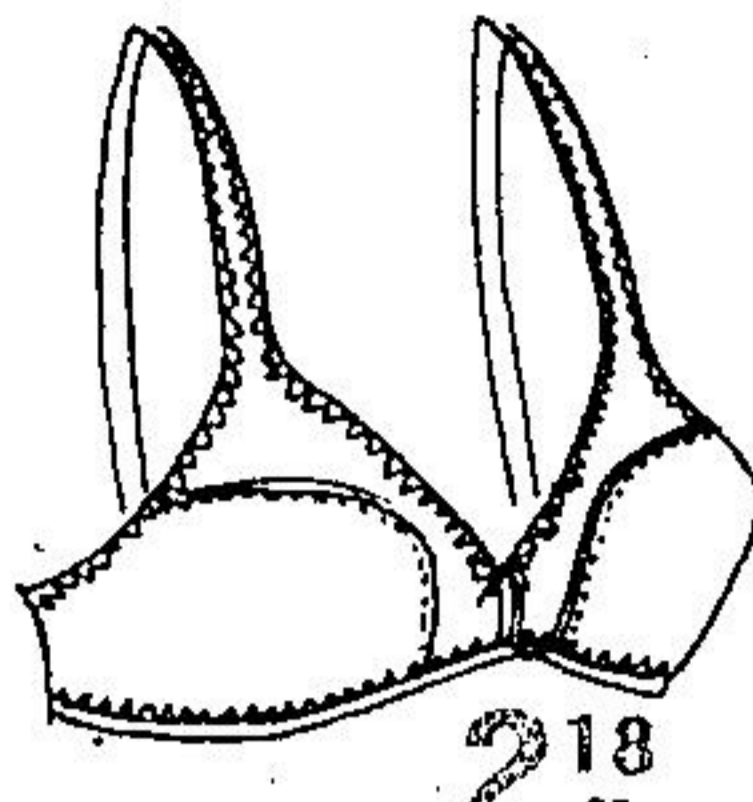

# Up To 41% Off Fashion "Basics"

**"Wonder Bra" Push-Up**  
Front-fastening nylon lace bra converts to halter. White A-32-36, B-32-38, C34-36, Skintone A34, B-34-36, C34-36.

**Women's Bandeau Bra**  
"Woman-size criss-cross bra. Nylon/ rayon lace cups. White, skintone. Back closing. B-36-40, C-36-44.

**"Softouch" Bandeau Bra**  
Padded double knit nylon bra. Back closing. Built-up stretch straps. White, skintone. A. B-32-36, C34-36.

Nylon/spandex with double front panel. White, nude. Ladies' and women's sizes S-M-L-XL-2XL-3XL.

**"Daisyfresh" Seamless Bra**  
Lace-trimmed seamless polyester cups. White A34-36, B-32-38, C34-38; Beige A34, B/C34-36; Tawny B34-36.

**Convertible Nylon Bra**  
"Antron" nylon convertible bra with front fastening in one cup size, 32-34-36. White, café.

**3-Way Convertible Bra**  
Slightly padded, doubleknit cotton lace cups. White. A32-36, B32-38, C34-38, Beige A34, B/C34-36.

Nylon/spandex brief cotton-lined gusset. Beige, white.

**Up To 50% Off Reg. Prices On CLEARANCE OFF GIRLS' SUMMER WEAR**