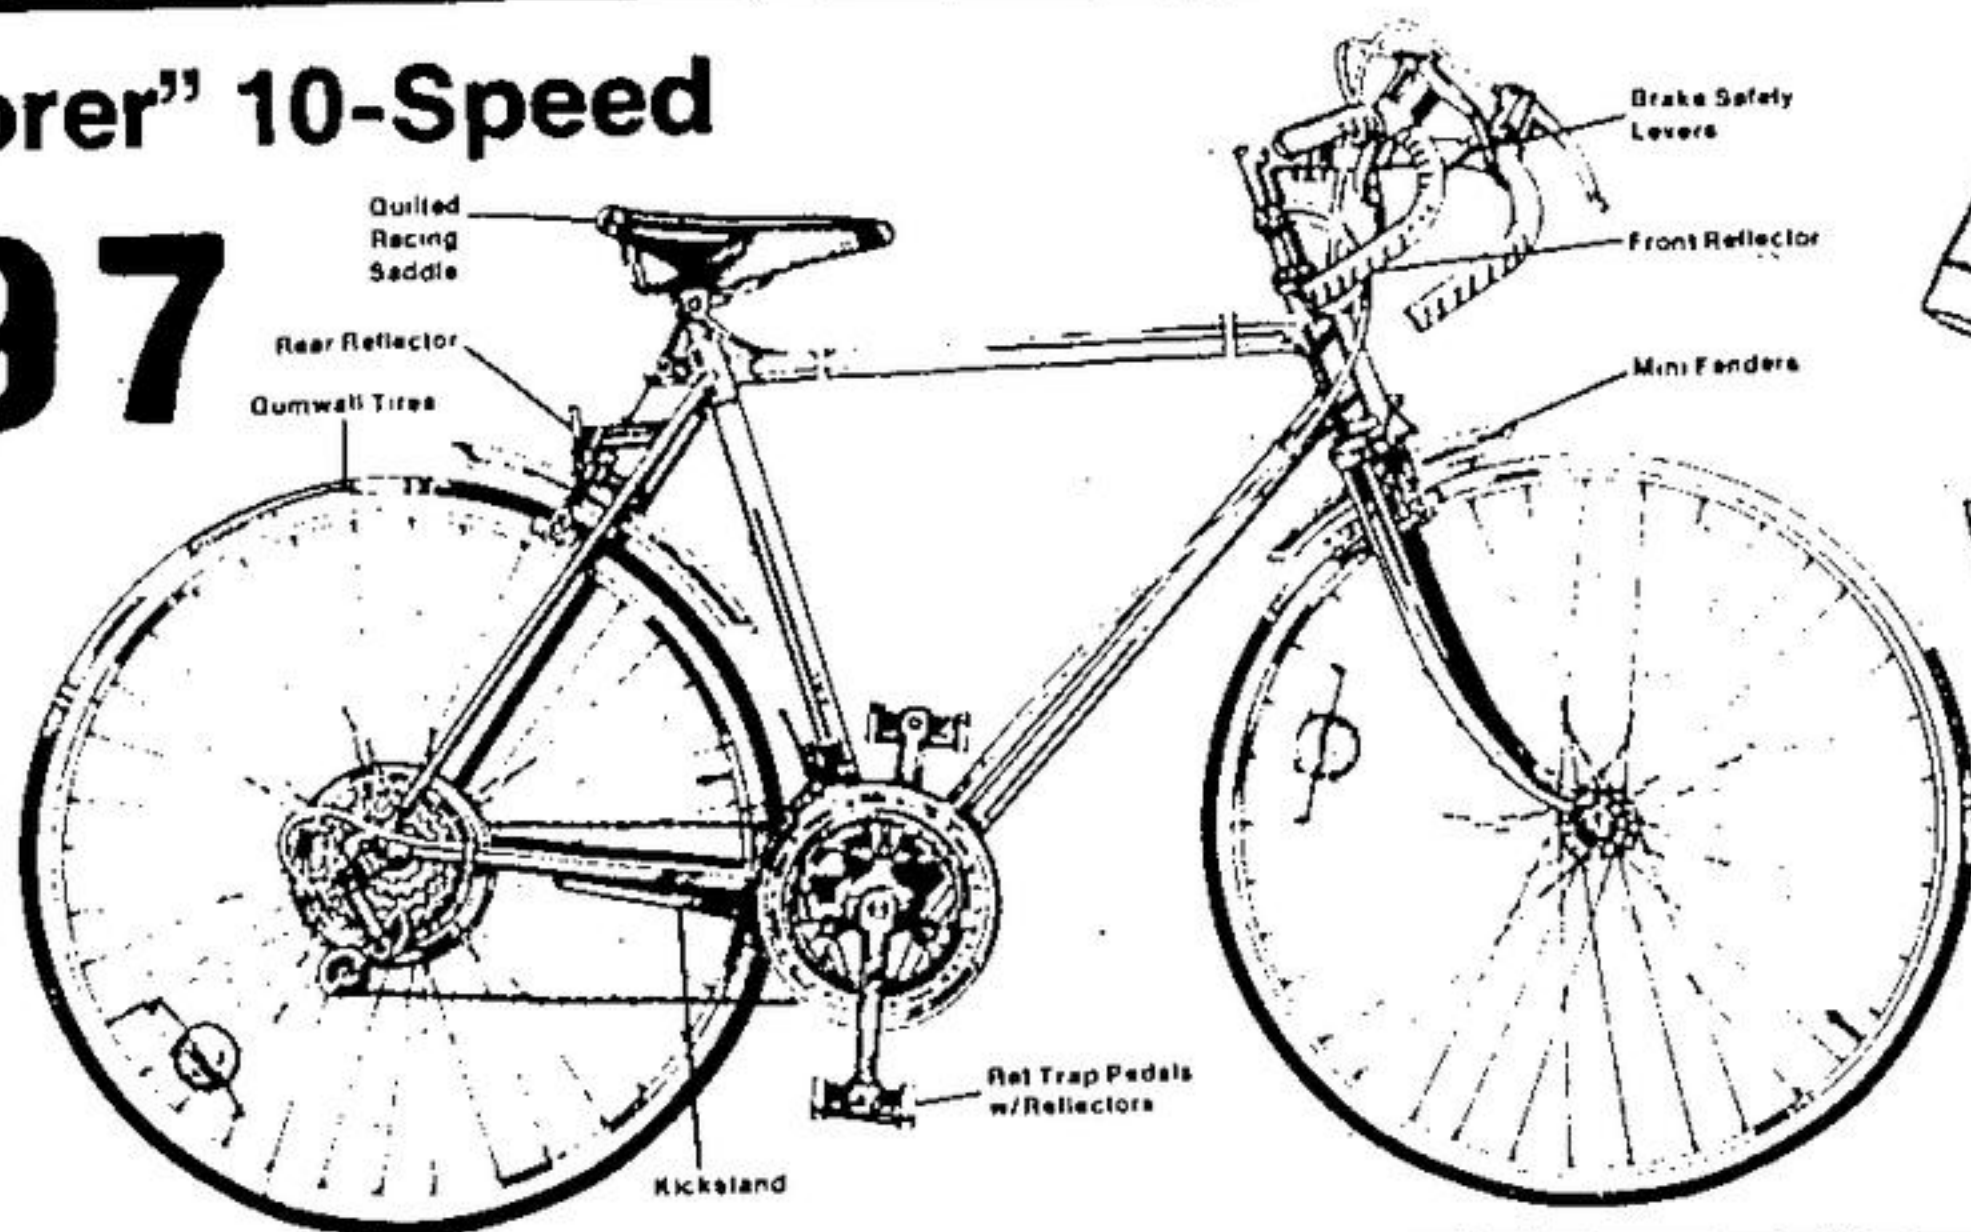

Save \$3 Adjustable Camp Bed With Ratchet

14⁹⁷ ea.

Folding canvas cot bed on coil springs. Floral prints.

"Vulcan Explorer" 10-Speed

88⁹⁷

- Shimano Eagle/Thunderbird, derailleur with stem shifter
- Gumwall tires
- Kickstand
- Safety reflector package
- Men's 21"; women's 19" frame.
- Racing colours.