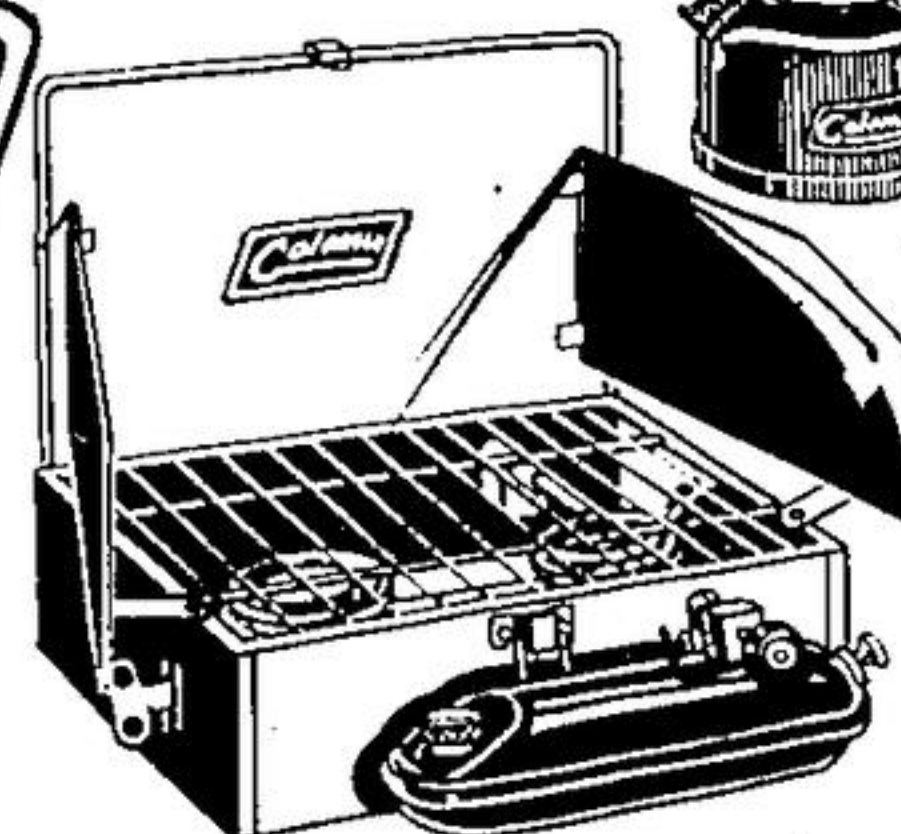

Save \$4 4 lbs. Sleeping Bag

13⁹⁷

"Cavalier" sleeping bag with acetate shell, brushed acetate cotton inner. 4 lbs. fill, 34" x 75".

"Coleman" Lantern

Single-mantle, lights 100 sq. ft. area up to 9 hours on one filling.

20⁹⁷

"Coleman" Gas Stove Or Catalytic Heater

"Coleman" stove lights instantly, burns up to 2 hrs. on liquid fuel.

Your Choice
24⁸⁷
A or B ea.

Spin-Cast Fishing Kit

Ready-to-fish kit includes "Zebco" 2-pce. fiberglass rod, reel and monofilament line.