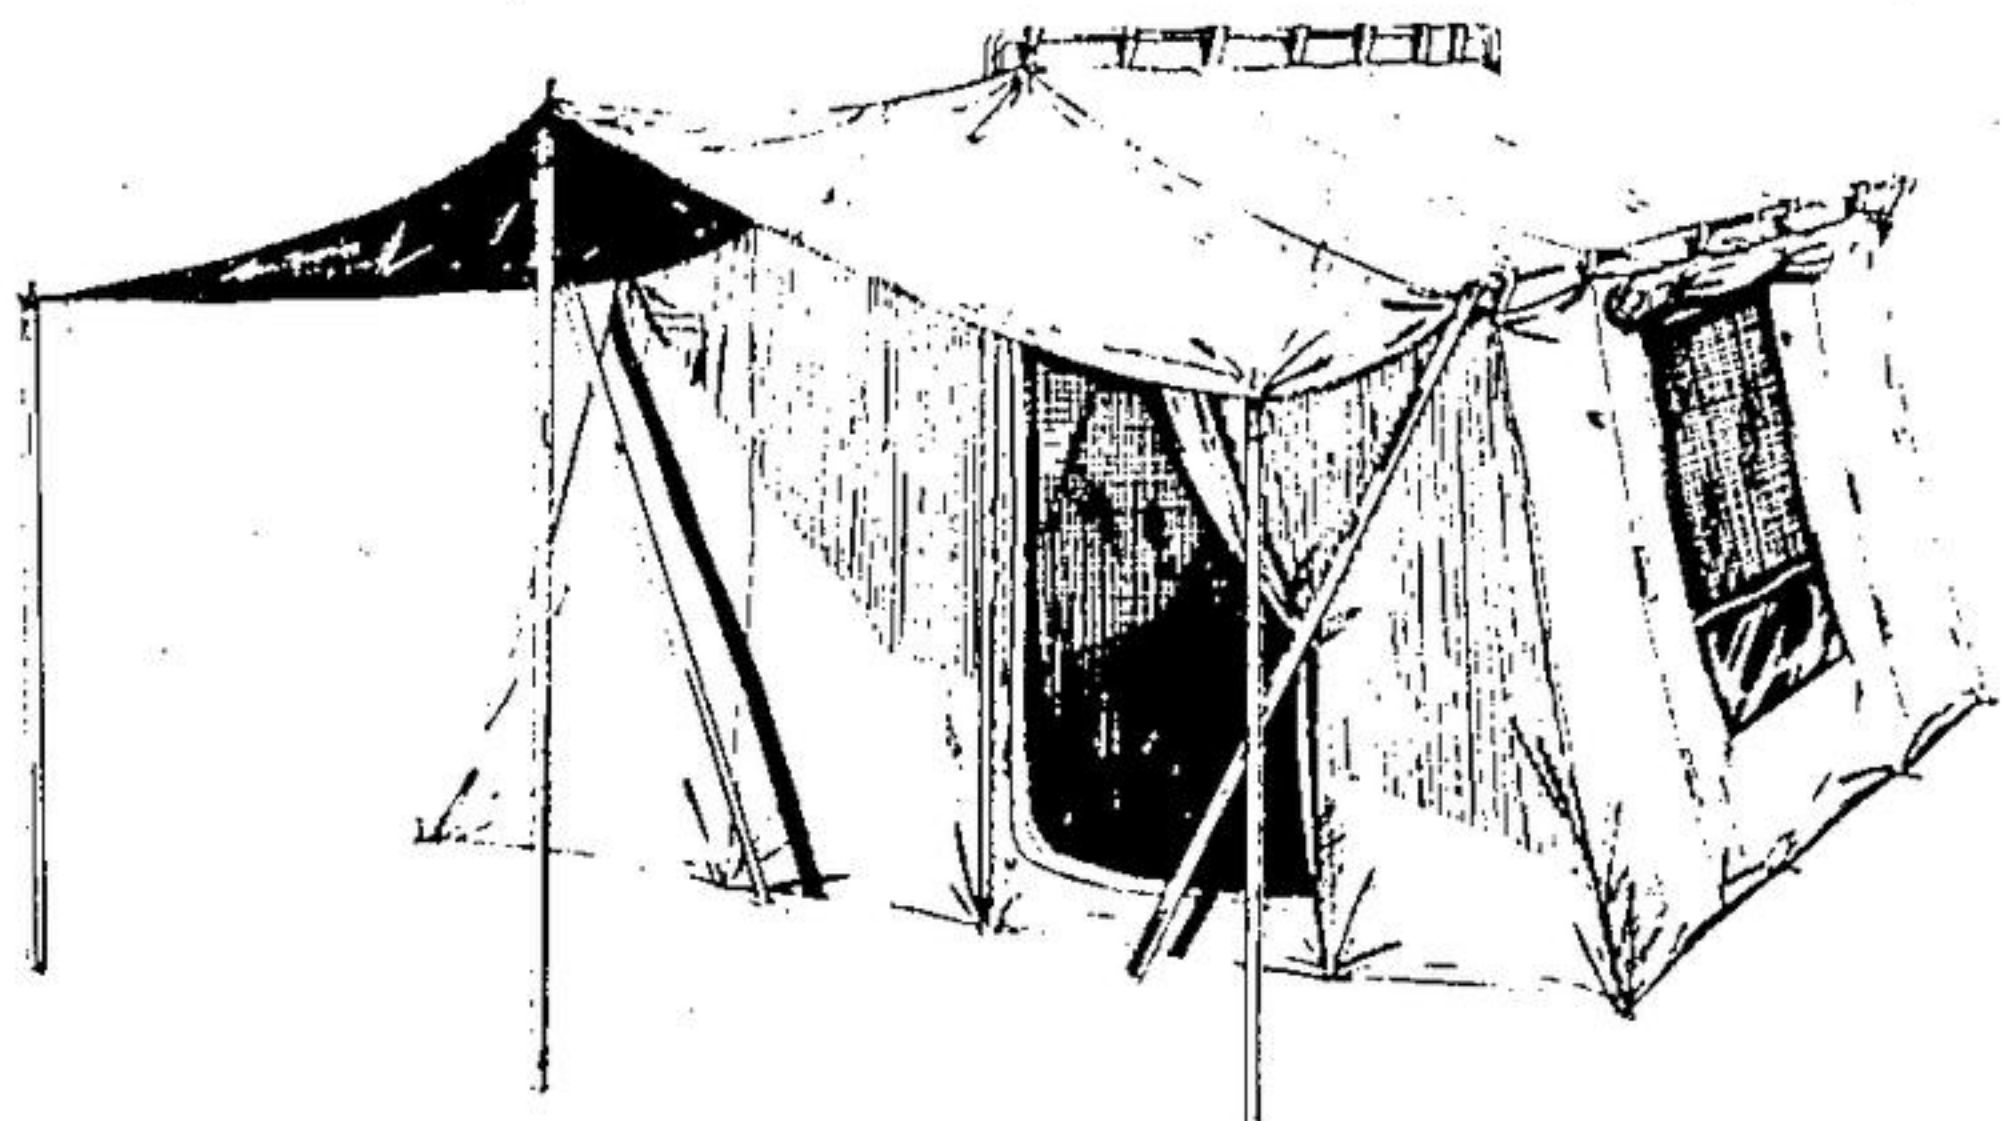

"Great Outdoors Great Buys!

54⁹⁷ ea.

Save \$10 "Woods" TT600 Deluxe 9' x 9' x 7' Tourist Tent

"Woods" deluxe tourist tent sleeps 4, features outside frame, 6' canopy, zippered front door, window storm flaps. Sewn-in floor. Poles & pegs included.

Save \$25 9' x 12' Family Tent

"Woods" "Room Master" sleeps 6. Outside frame, water-repellent tent fabric. Zippered door, 6' canvas canopy, window storm flaps, sewn in floor. Poles & pegs included.

124⁹⁷

Save \$4 4 lbs. Sleeping Bag

13⁹⁷

"Cavalier" sleeping bag with acetate shell, brushed acetate cotton inner. 4 lbs. fill, 34" x 75".

"Coleman" Lantern

Single-mantle, lights 100 sq. ft. area up to 9 hours on one filling.

Save \$3 Adjustable Camp Bed With Ratchet

14⁹⁷ ea.

Folding canvas cot bed on coil springs. Floral prints.

"Vulcan Explorer" 10-Speed

88⁹⁷

- Shimano Eagle/Thunderbird, derailleur with stem shifter
- Gumwall tires
- Kickstand
- Safety reflector package
- Men's 21"; women's 19" frame.
- Racing colours.