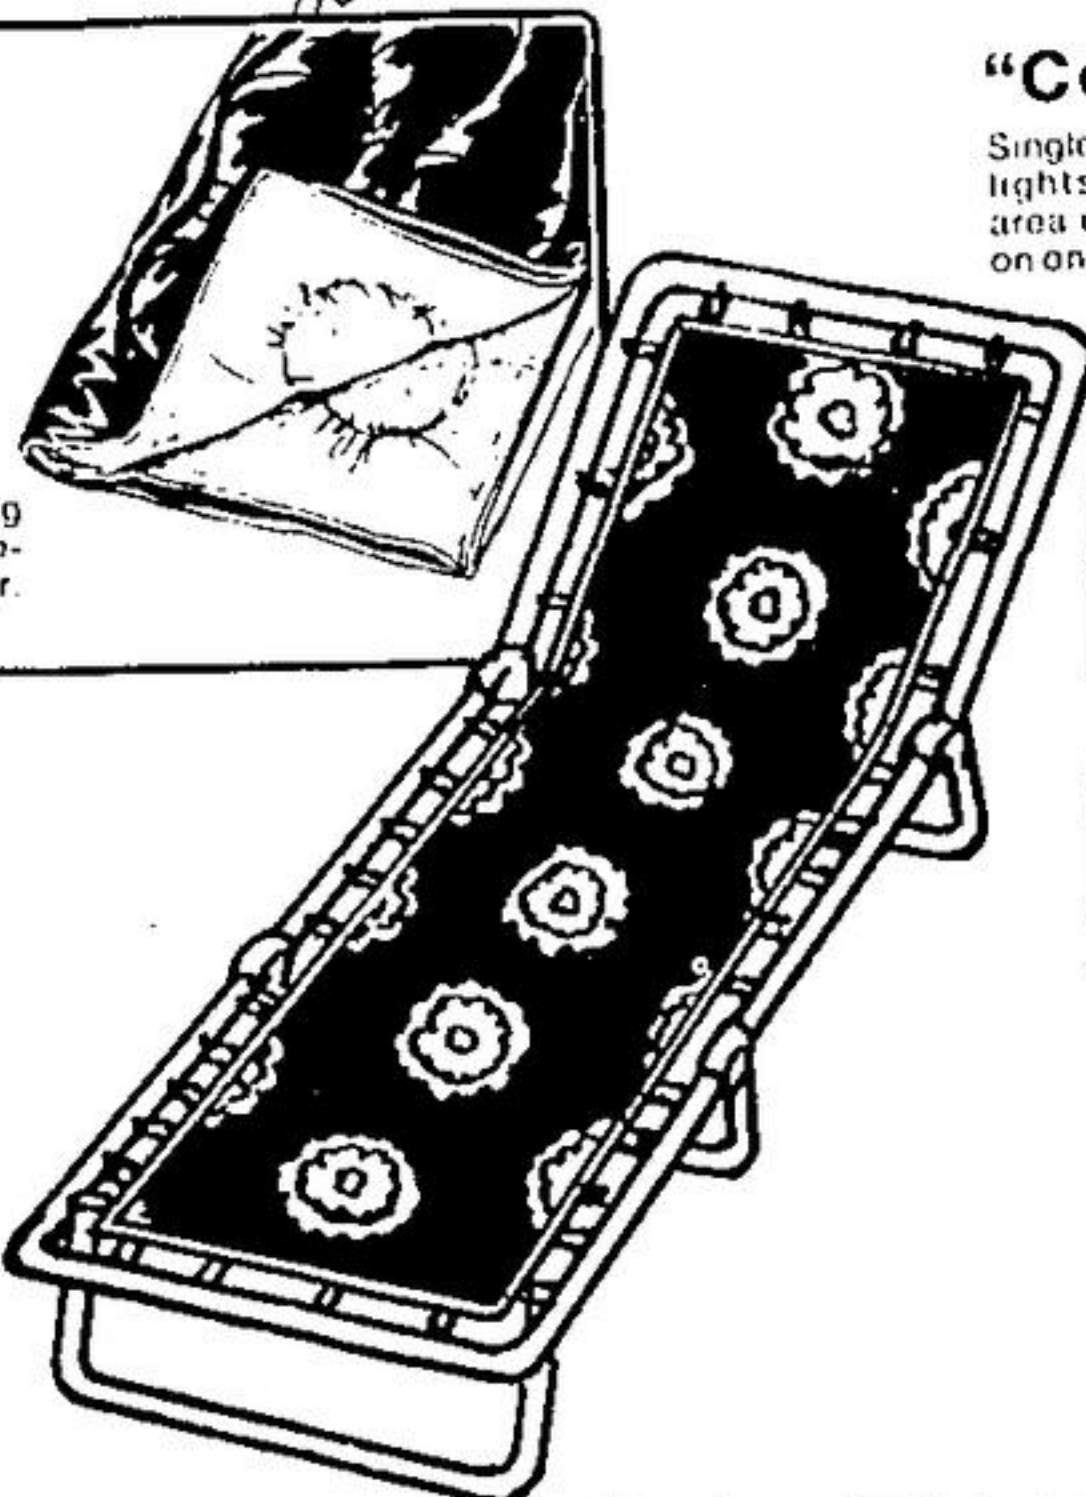

Save \$25 9' x 12' Family Tent

"Woods" "Room Master" sleeps 6. Outside frame, water-repellent tent fabric. Zippered door, 6' canvas canopy, window storm flaps, sewn in floor. Poles & pegs included.

124⁹⁷

Save \$4 4 lbs. Sleeping Bag

13⁹⁷

"Cavalier" sleeping bag with acetate shell, brushed acetate cotton inner. 4 lbs. fill, 34" x 75".

"Coleman" Lantern

Single-mantle, lights 100 sq. ft. area up to 9 hours on one filling.