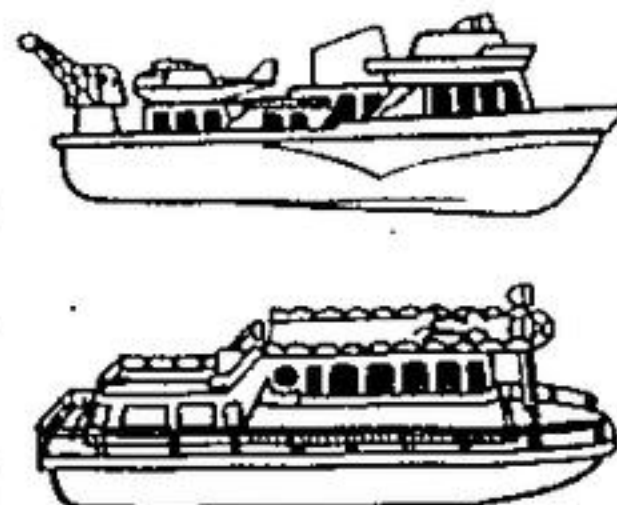

Air Mattress

1⁸⁸ ea.

Float in comfort! Vinyl, approx. 27" x 72". Great for beach or pool.

8-Pce. Busy Beach Set

3⁴⁸ set

Includes polyethylene sifter, watering can, pail, shovel, sand mould and boats.

12 1/2" Toy Vans, Trucks, Campers

Your Choice
2⁴⁸ ea.

Campers, all purpose vans, schoolbuses, emergency trucks! Colourful polyethylene. Open & close or sliding doors.

Toy Boats

Your Choice
1⁴⁸ ea.

For beach and pool fun! 12" boats come in 6 different styles. Unbreakable polyethylene in assorted colours.