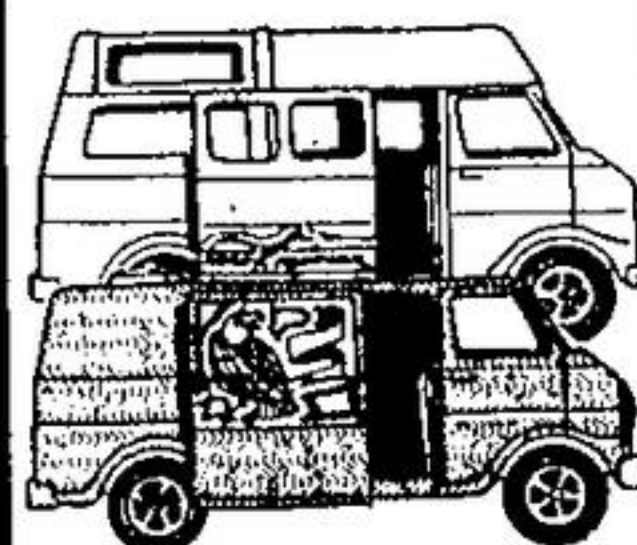

Air Mattress

1⁸⁸ ea.

Float in comfort! Vinyl, approx. 27" x 72". Great for beach or pool.

8-Pce. Busy Beach Set

3⁴⁸ set

Includes polyethylene sifter, watering can, pail, shovel, sand mould and boats.

12 1/2" Toy Vans, Trucks, Campers

Your Choice
2⁴⁸ ea.

Campers, all purpose vans, schoolbuses, emergency trucks! Colourful polyethylene. Open & close or sliding doors.

Toy Boats

Your Choice
1⁴⁸ ea.

For beach and pool fun! 12" boats come in 6 different styles. Unbreakable polyethylene in assorted colours.