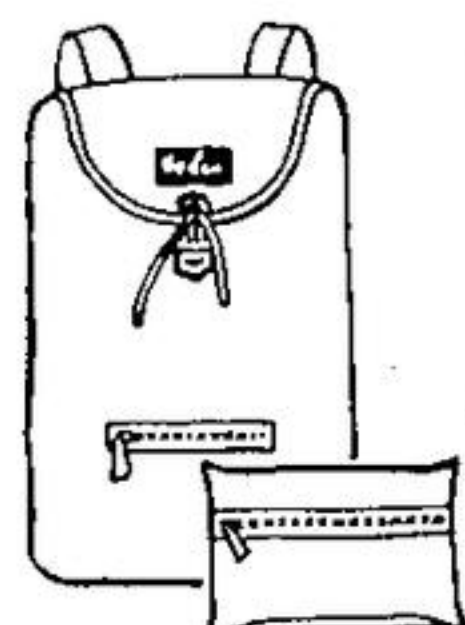

Save \$4 4 lbs. Sleeping Bag

13⁹⁷

"Cavalier" sleeping bag with acetate shell, brushed acetate cotton inner. 4 lbs. fill, 34" x 75".

"Coleman" Lantern

Single-mantle, lights 100 sq. ft. area up to 9 hours on one filling.

20⁹⁷

"Coleman" Gas Stove Or Catalytic Heater

"Coleman" stove lights instantly, burns up to 2 hrs. on liquid fuel.

Your Choice
24⁸⁷
A or B ea.

Spin-Cast Fishing Kit

Ready-to-fish kit includes "Zebco" 2-pce. fiberglass rod, reel and monofilament line.

5⁹⁷ kit

Air Mattress

Rubberized rayon with 5-tube construction, pillow. Red reverses to blue. Approx. 30" x 72".

7⁹⁷ ea.

Mini-Pack

2⁹⁹ ea.

Small, lightweight nylon backpack, ideal for cyclists and hikers. 17" x 14".