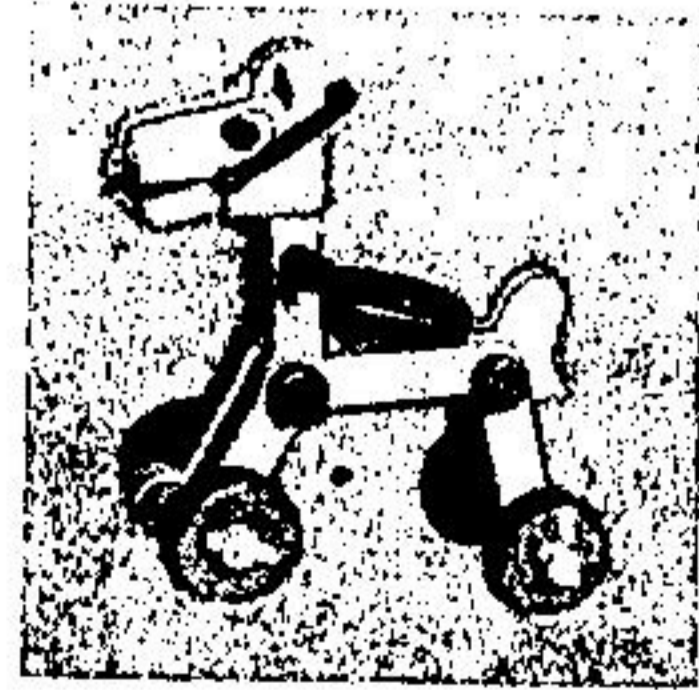

# Zellers Toys For Girls And Boys

"Cher" Costume #2

**347**  
EA

Choose from 12 different styles, authentic replicas of Cher's TV wardrobe.

"Cher" Doll With Growing Hair

**897**  
EA.

Fully poseable 12 1/2" fashion doll in glamorous gown. Hair grows when pulled!

"Cher's Theatre In The Round

**1697**  
EA.

Realistic revolving stage with 3 settings, 4 backdrops, many props.

"Barbie" The Beautiful Bride ..... **697** EA.

"Barbie" Beauty bath set ..... **797** EA.

"Barbie" "Star traveller" motorhome ..... **2297** EA.

**"Bake-O-Matic" Oven**  
Realistic oven uses 2 100W bulbs (not included) With starter kit of utensils, mixes, cook book. **1397** EACH

**"Twinkle" Cake & Cookie Mixes**  
Includes mix, decoration, utensils. **247** PKG.

**"Micronaut" Vehicles**  
Choice of 4-each with "Micronaut" figure and clockwork motor. **397** EACH

**"Peggy" Pony**  
Colourful children's ride 'em pony. Animated features. 20" x 7 1/2" x 8". **897** EACH