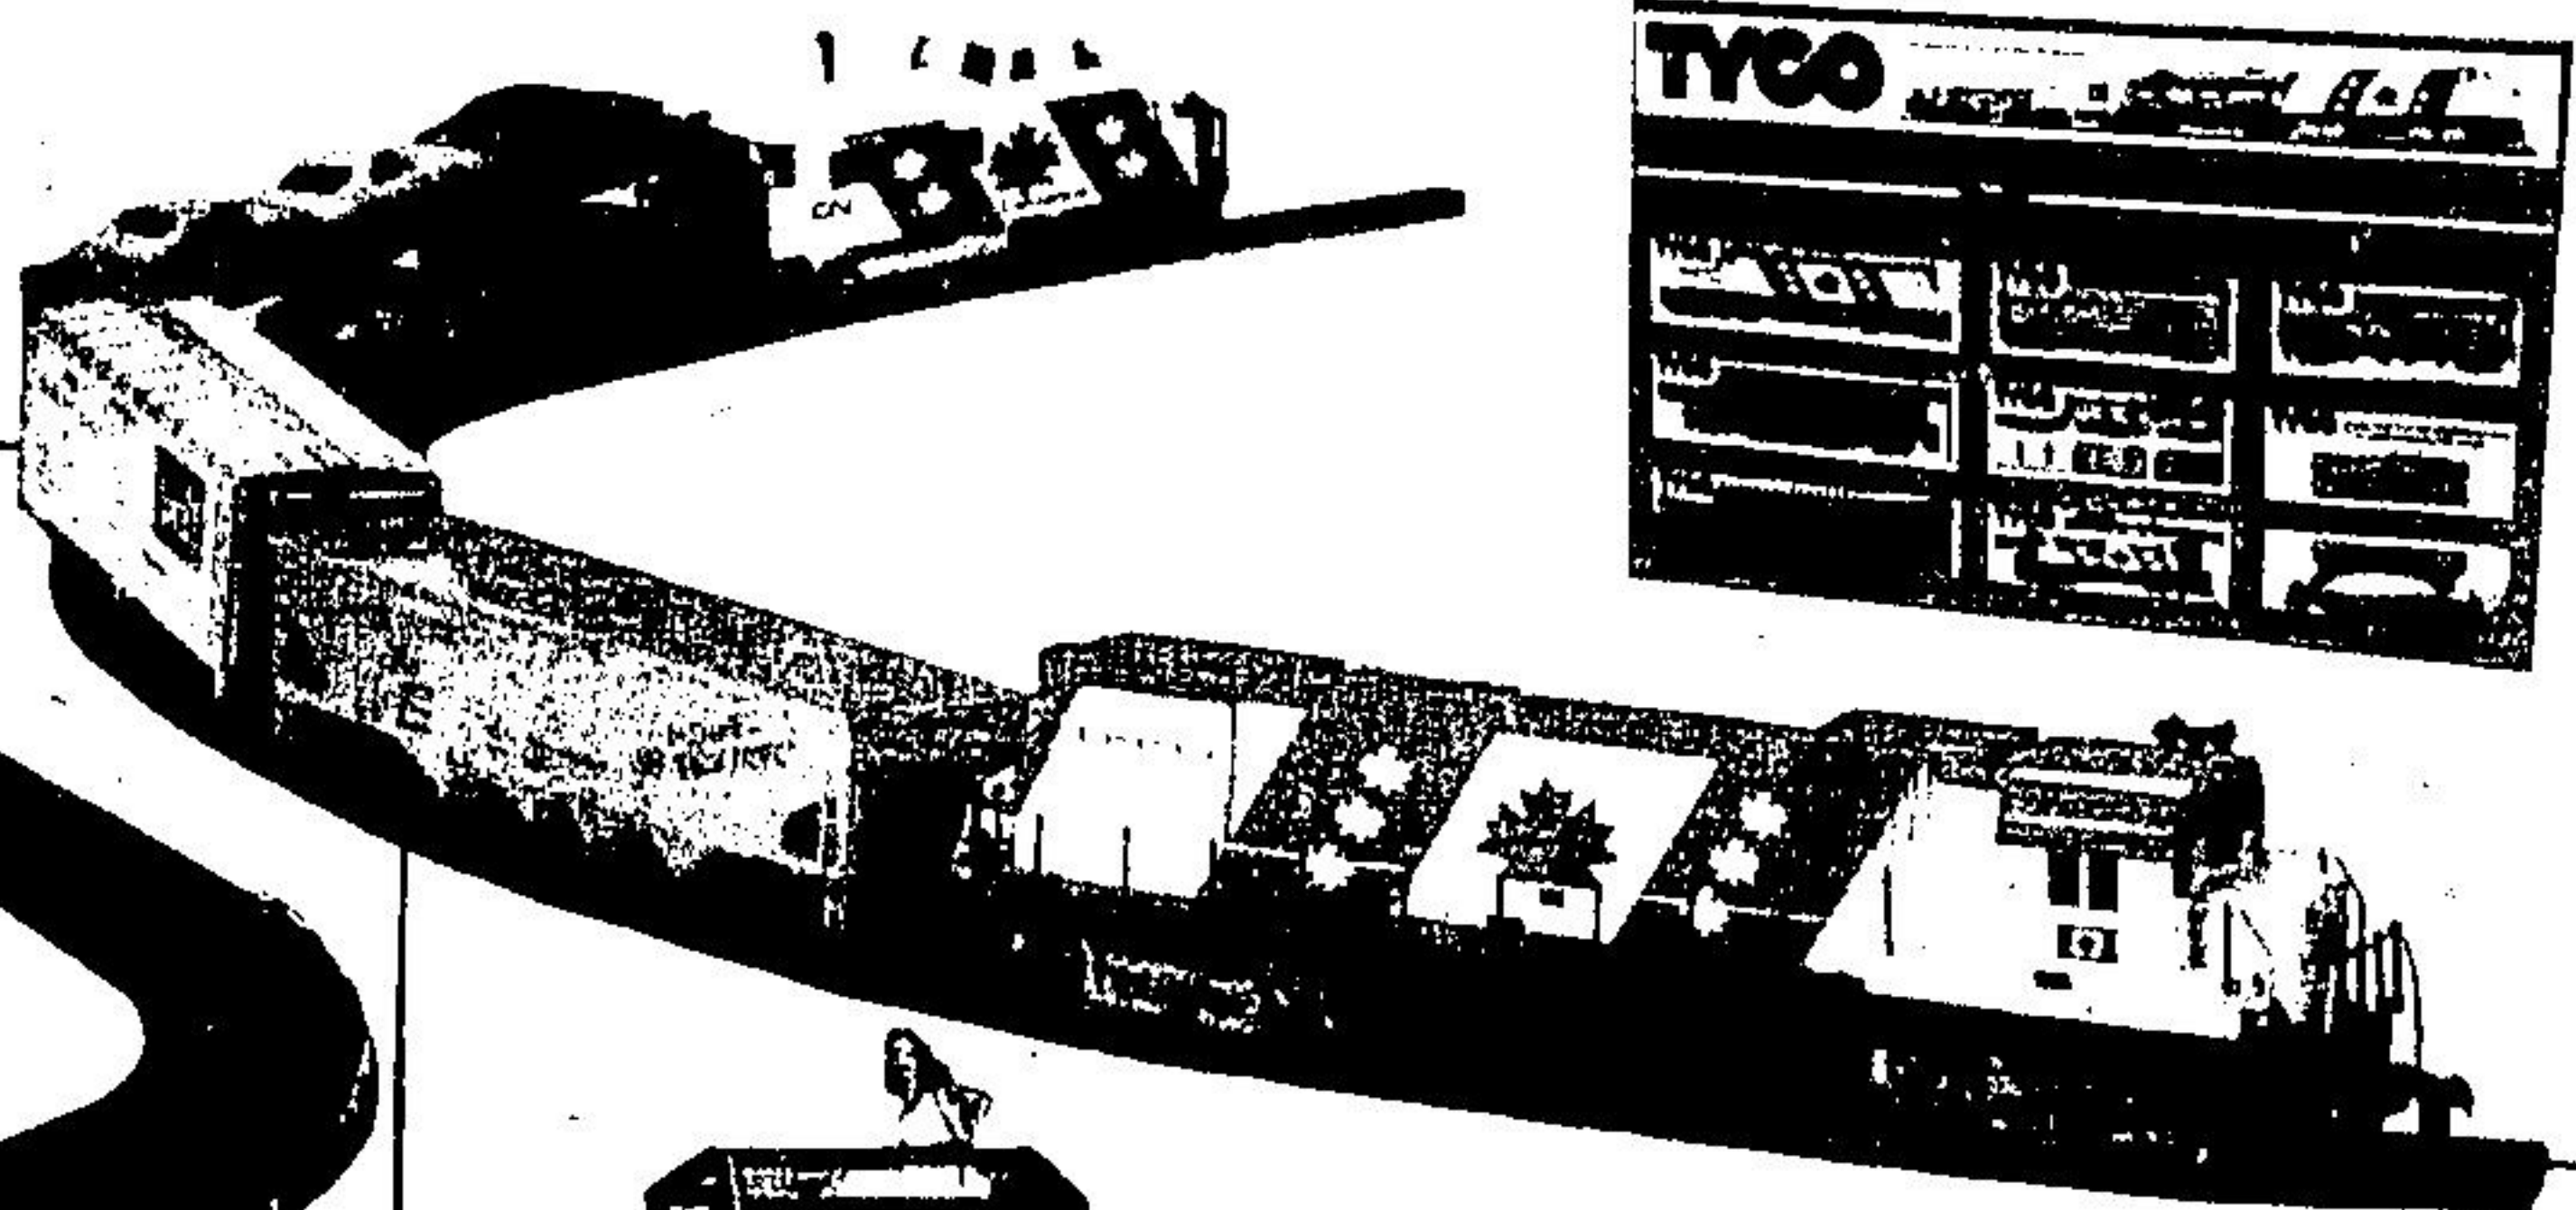

"Canadiana Special"

Electric train set includes Engine, caboose, "Swift" reefer, hopper car and auto loader plus 36" circle of track and power pack. 26.97 set

"Big Bend" racing set

Two magnetic traction cars plus 2 hand grip speed controllers. 12-volt wall plug, power pack and track approx. 5' x 4' corkscrew layout. 29.97 set

Play family lift & load depot

18 play pieces, including crank-operated conveyor and crane... hours of fun! Age 2-6 yrs. 17.97 set

Music box mobile
Plays Brahms Lullaby as mobiles revolve. 10 minutes per wind. Birth to 1 yr. 15.97 ea.

"Etch-A-Sketch"
Amazing magic screen. Sketch, erase and sketch again. 4.47 ea.

Woodburning set
Deluxe 15-pce. set with electric pencil, 10 wood plaques, etc. 7.97 set

Music box record player
Colourful, hand-operated. Plays 10 tunes. 2-6 yrs. 13.47 ea.

Radio controlled "Alfa Romeo" car

No wires! Moves forward, reverses, turns automatically. 4 AA & 2 9V batteries (not included). **Special 10.97 ea.**

18" Cuddly plush bear
Washable high pile acrylic with foam fill. Brown & honey. 5.97 ea.