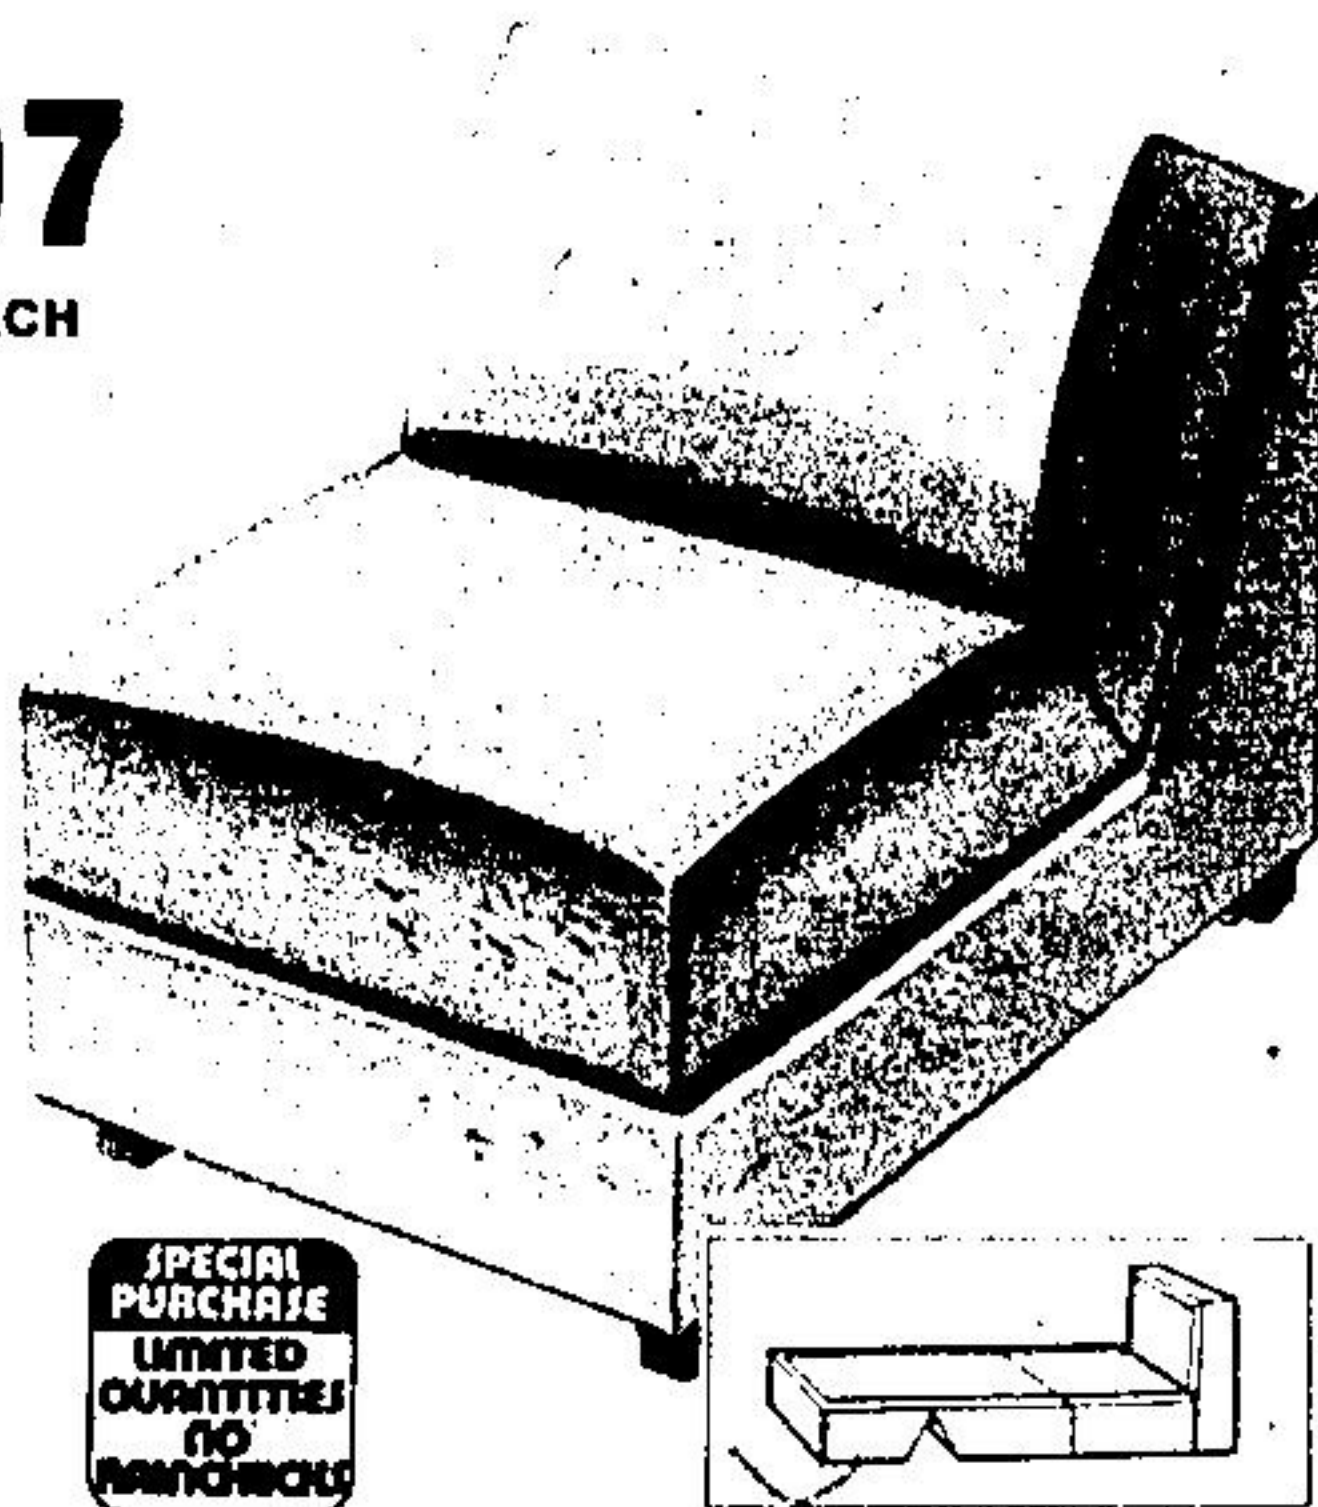

Like An Extra Bedroom!

Flip-Flop Sofa And Chair

SOFA

139⁹⁷
EACH

CHAIR

59⁹⁷
EACH

60" sofa flips open to approx. 53" x 71" bed. Chair opens to single bed. Both with sturdy hardwood construction, plump 7" polyurethane foam cushions, practical 100% olefin cover in charming brown check. Chair, also in matching check or complementing solid beige, approx. 27" W x 30" H x 34" D.

Classic floral print on bone background in 50% cotton / 50% polyester top with 100% polyester fill, non-slip backing. Machine washable.