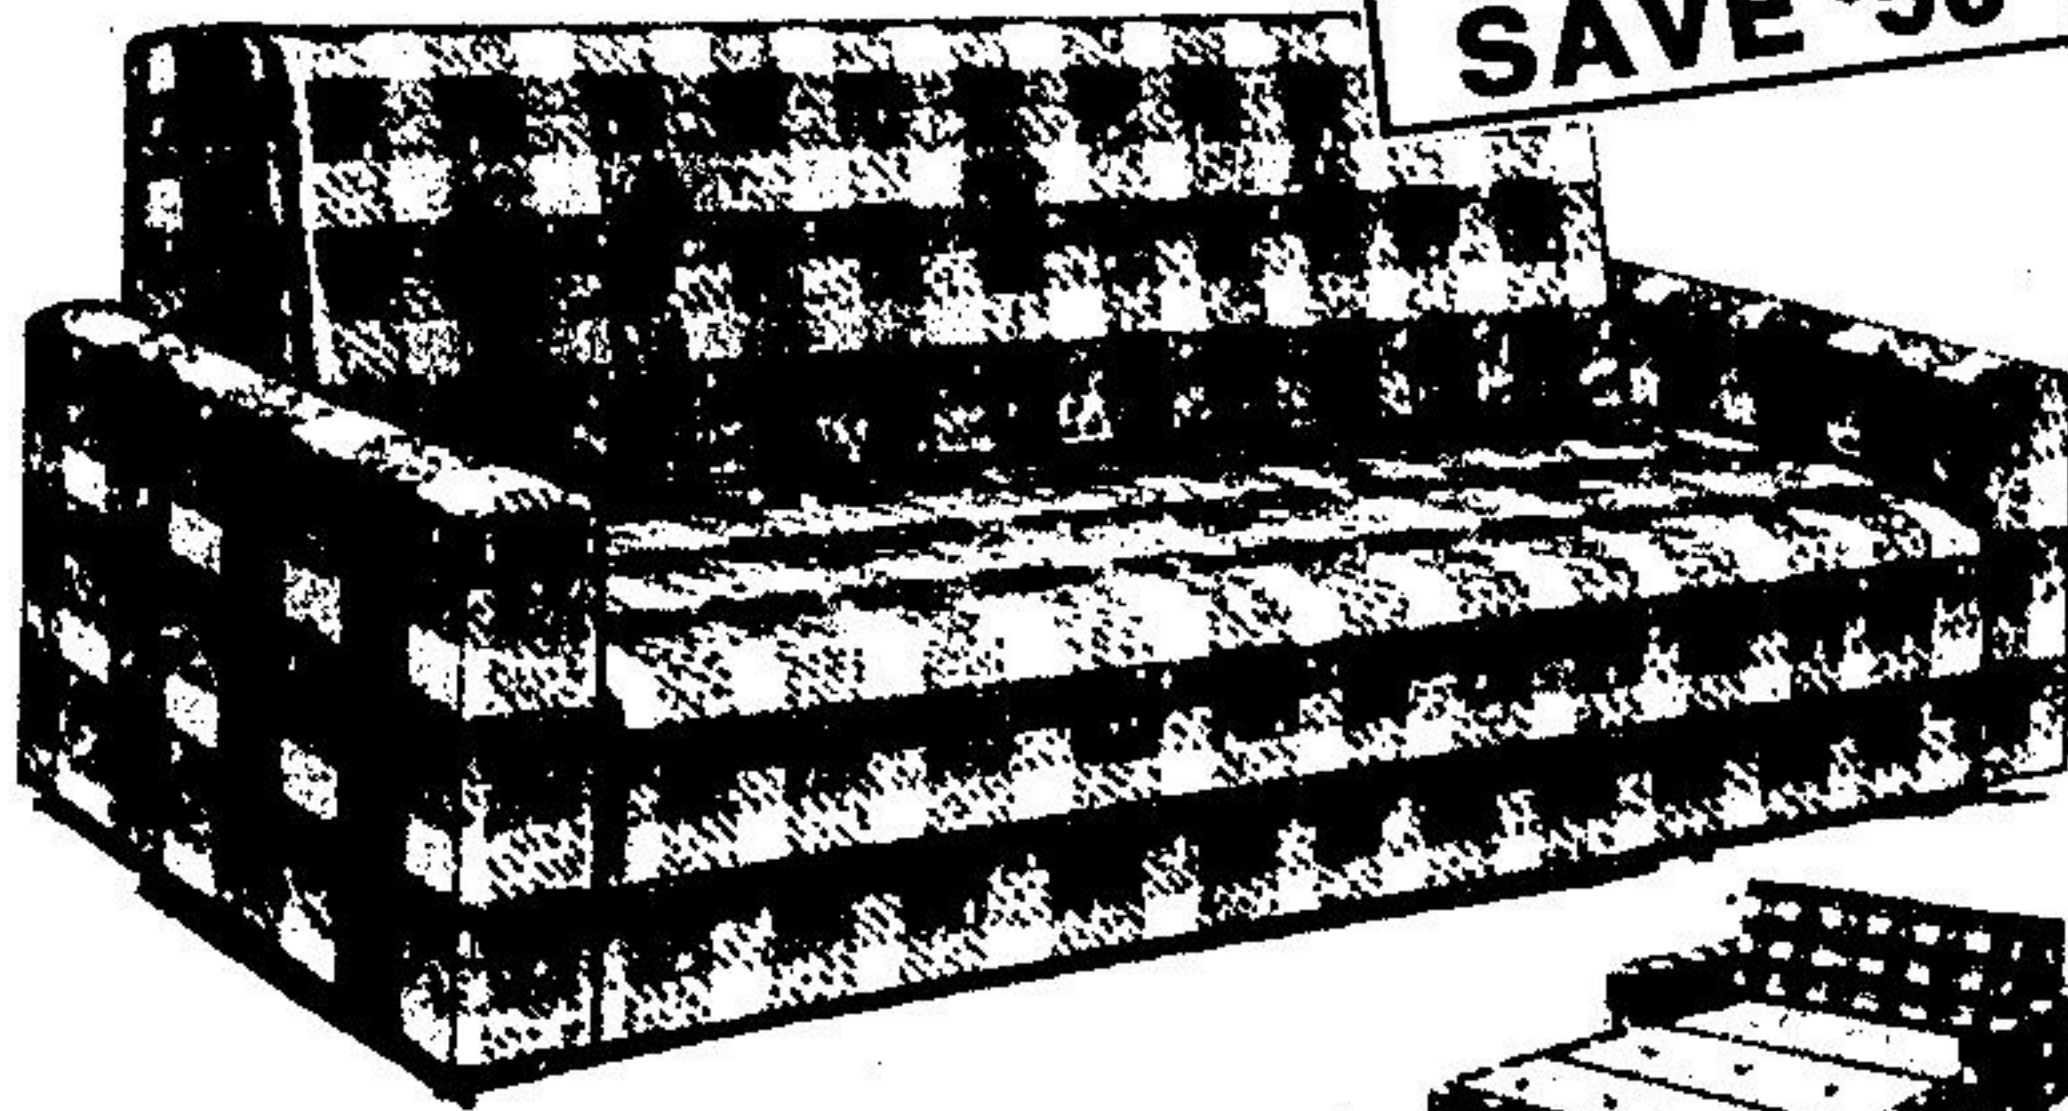

Like An Extra Bedroom!

Flip-Flop Sofa And Chair

SOFA

139⁹⁷
EACH

CHAIR

59⁹⁷
EACH

60" sofa flips open to approx. 53" x 71" bed. Chair opens to single bed. Both with sturdy hardwood construction, plump 7" polyurethane foam cushions, practical 100% olefin cover in charming brown check. Chair, also in matching check or complementing solid beige, approx. 27" W x 30" H x 34" D.

Classic floral print on bone background in 50% cotton / 50% polyester top with 100% polyester fill, non-slip backing. Machine washable.