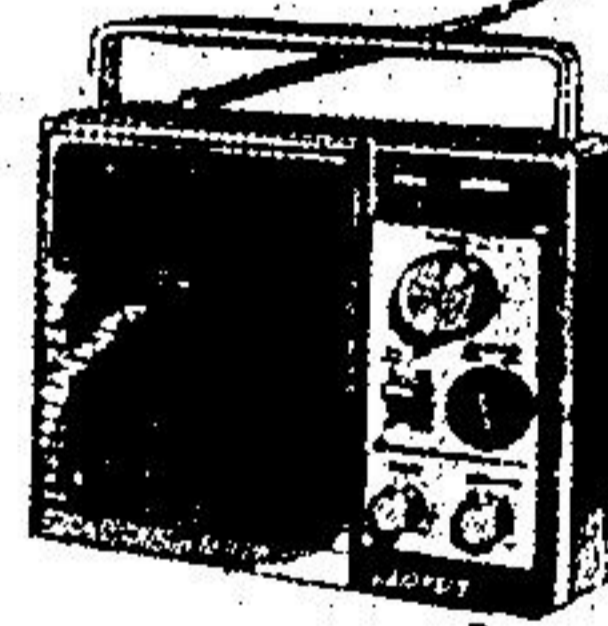

45⁹⁷

- Receives TV sound
- Super-sensitive AM/FM / VHF reception
- Slide rule tuning dial
- AC current or batteries

AM/FM Portable Radio

27⁹⁷

- Telescoping FM antenna
- 3 1/2" heavy-duty speaker
- Local / distance switch / improves selectivity
- Batteries or AC current

AM/FM Radio

18⁹⁷

Portable AC/DC radio with slide tuning, built-in AFC, carrying strap and vinyl carrying case.

L.E.D. Clock Radio

59⁹⁹

Electronic AM/FM digital clock radio. 100% solid state L.E.D. electronic timer, micro-touch controls.