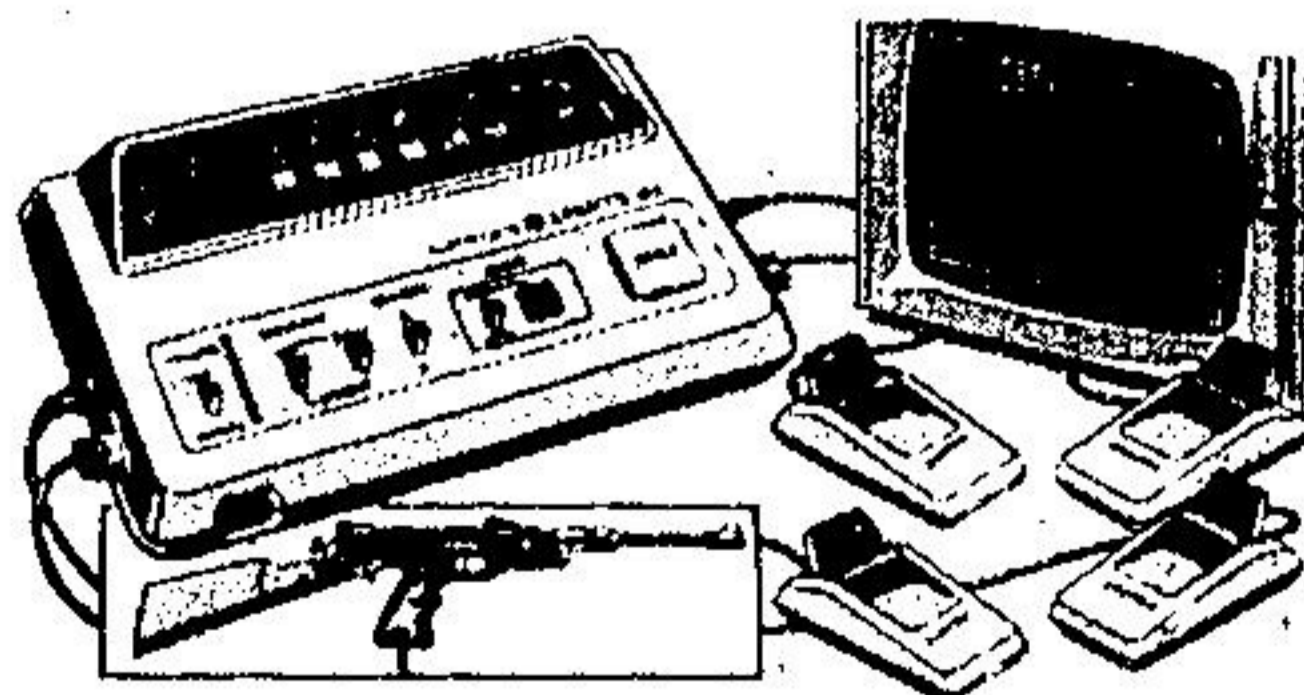

"Lloyds" TV Fun Game

Light up your TV screen with 6 action fun games-tennis, hockey - more! Console attaches to any black and white TV set. Automatic on-screen scoring realistic action sounds.

39⁹⁷

Colour TV Game

Turns your colour TV into a playing field for tennis, hockey, squash, practice, skeet, random target. Scores show on screen. Ball speeds up as game proceeds.

49⁹⁷