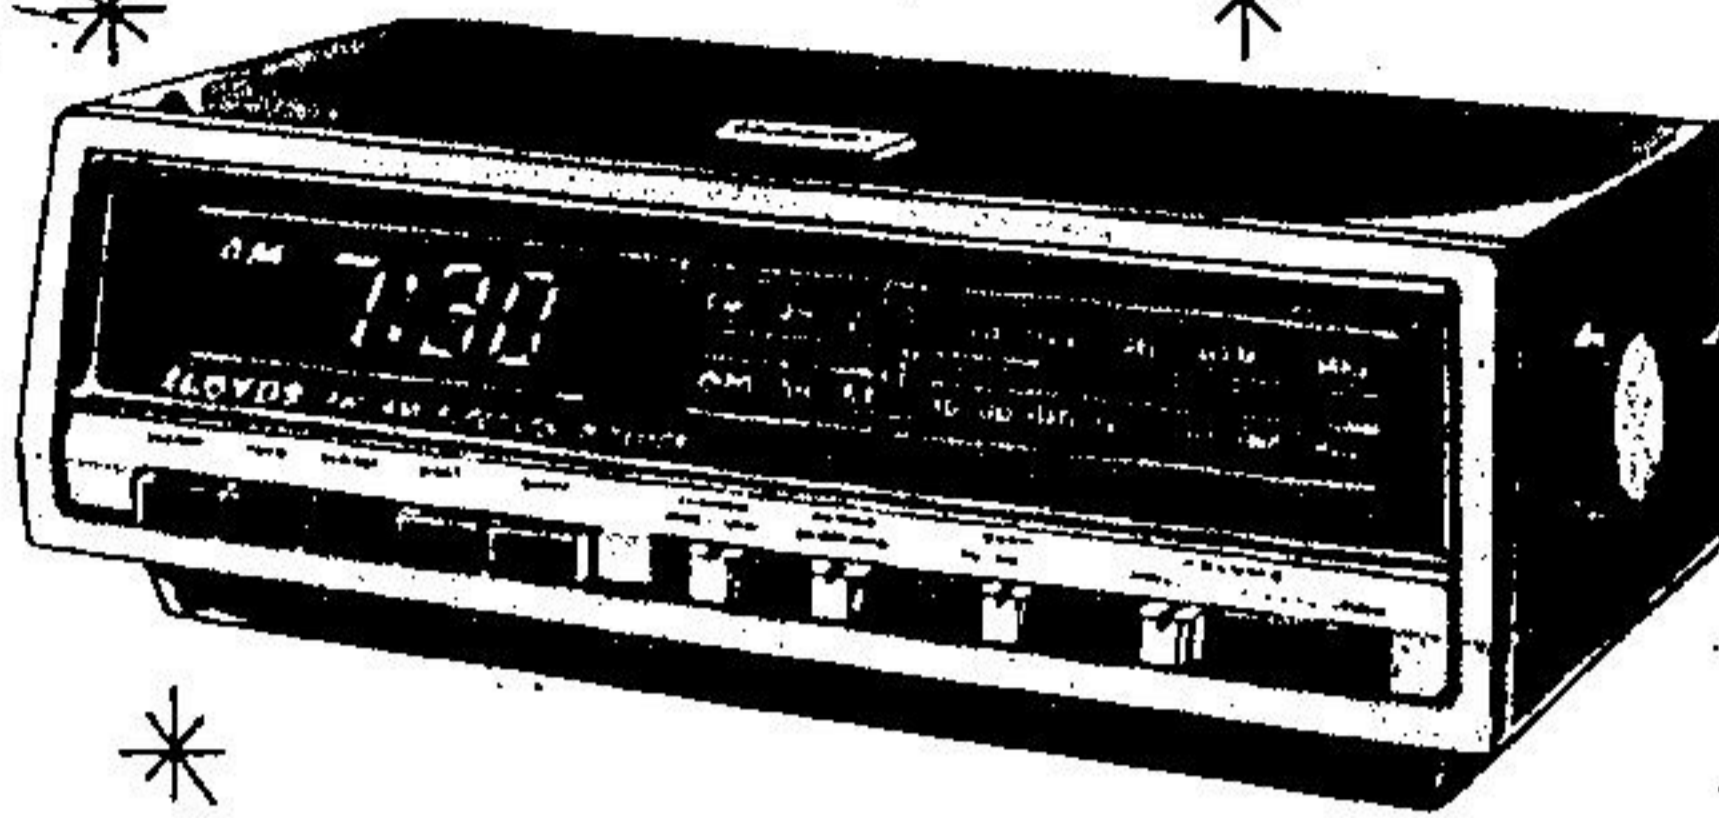

"Lloyd's" Christmas Sights & Sounds

AM/FM Electronic Digital Clock Radio

Features super-silent electronic clock with no moving parts! Front-mounted micro-touch clock controls; dimmer control; wake to music, news or buzzer alarm!

46⁹⁷

AM/FM Digital Clock Radio

Features include lighted 24-hr. leaf-type digital clock, slide rule tuning, built-in FM line cord antenna in a handsome woodgrain plastic cabinet. Wake to music or news!

35⁹⁷

45⁹⁷

- Receives TV sound
- Super-sensitive AM/FM / VHF reception
- Slide rule tuning dial
- AC current or batteries

AM/FM Portable Radio

27⁹⁷

- Telescoping FM antenna
- 3 1/2" heavy-duty speaker
- Local / distance switch / improves selectivity
- Batteries or AC current

AM/FM Radio

18⁹⁷

Portable AC/DC radio with slide tuning, built-in AFC, carrying strap and vinyl carrying case.

L.E.D. Clock Radio

59⁹⁹

Electronic AM/FM digital clock radio. 100% solid state L.E.D. electronic timer, micro-touch controls.