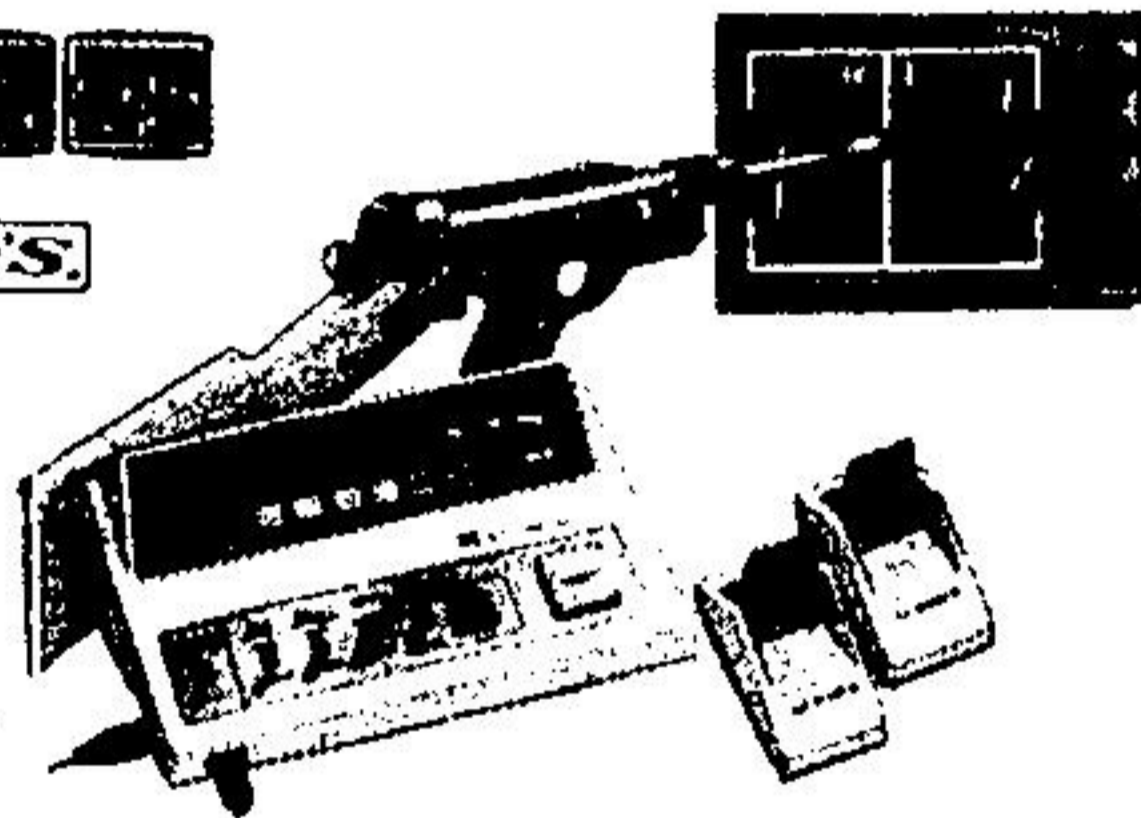

AM/FM Digital Clock Radio

Features include lighted 24-hr. leaf-type digital clock, slide rule tuning, built-in FM line cord antenna in a handsome woodgrain plastic cabinet. Wake to music or news!

35⁹⁷

LLOYD'S