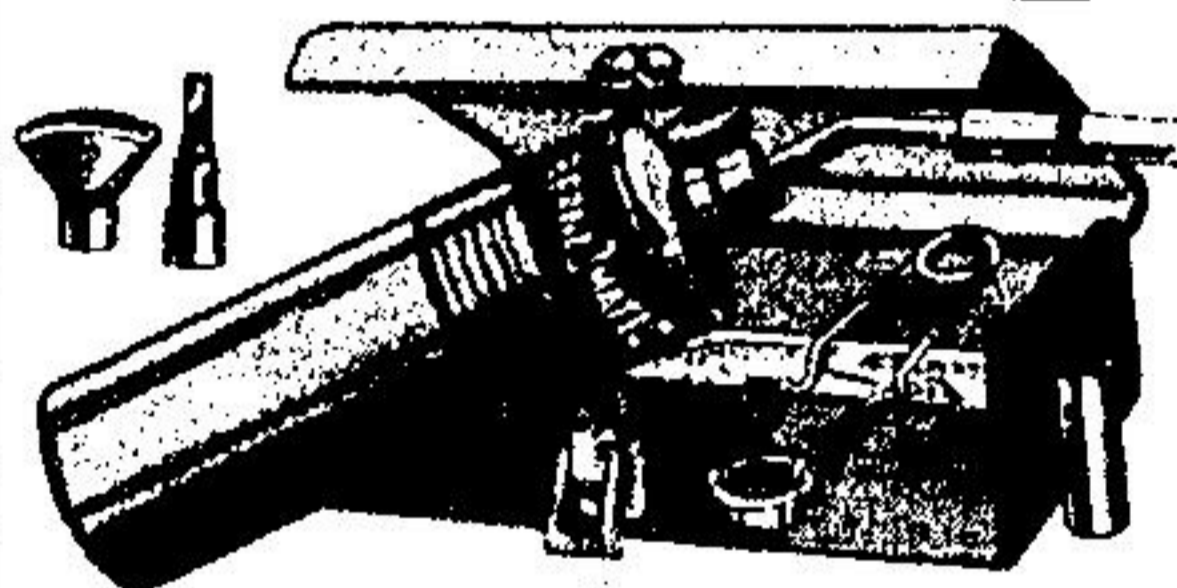

"Bernzomatic" 7-Pce. Kit

Propane torch kit includes blow torch head, torch burner, soldering tip, flame spreader, fuel cylinder and spark lighter, in metal chest.

12⁹⁷ EA.