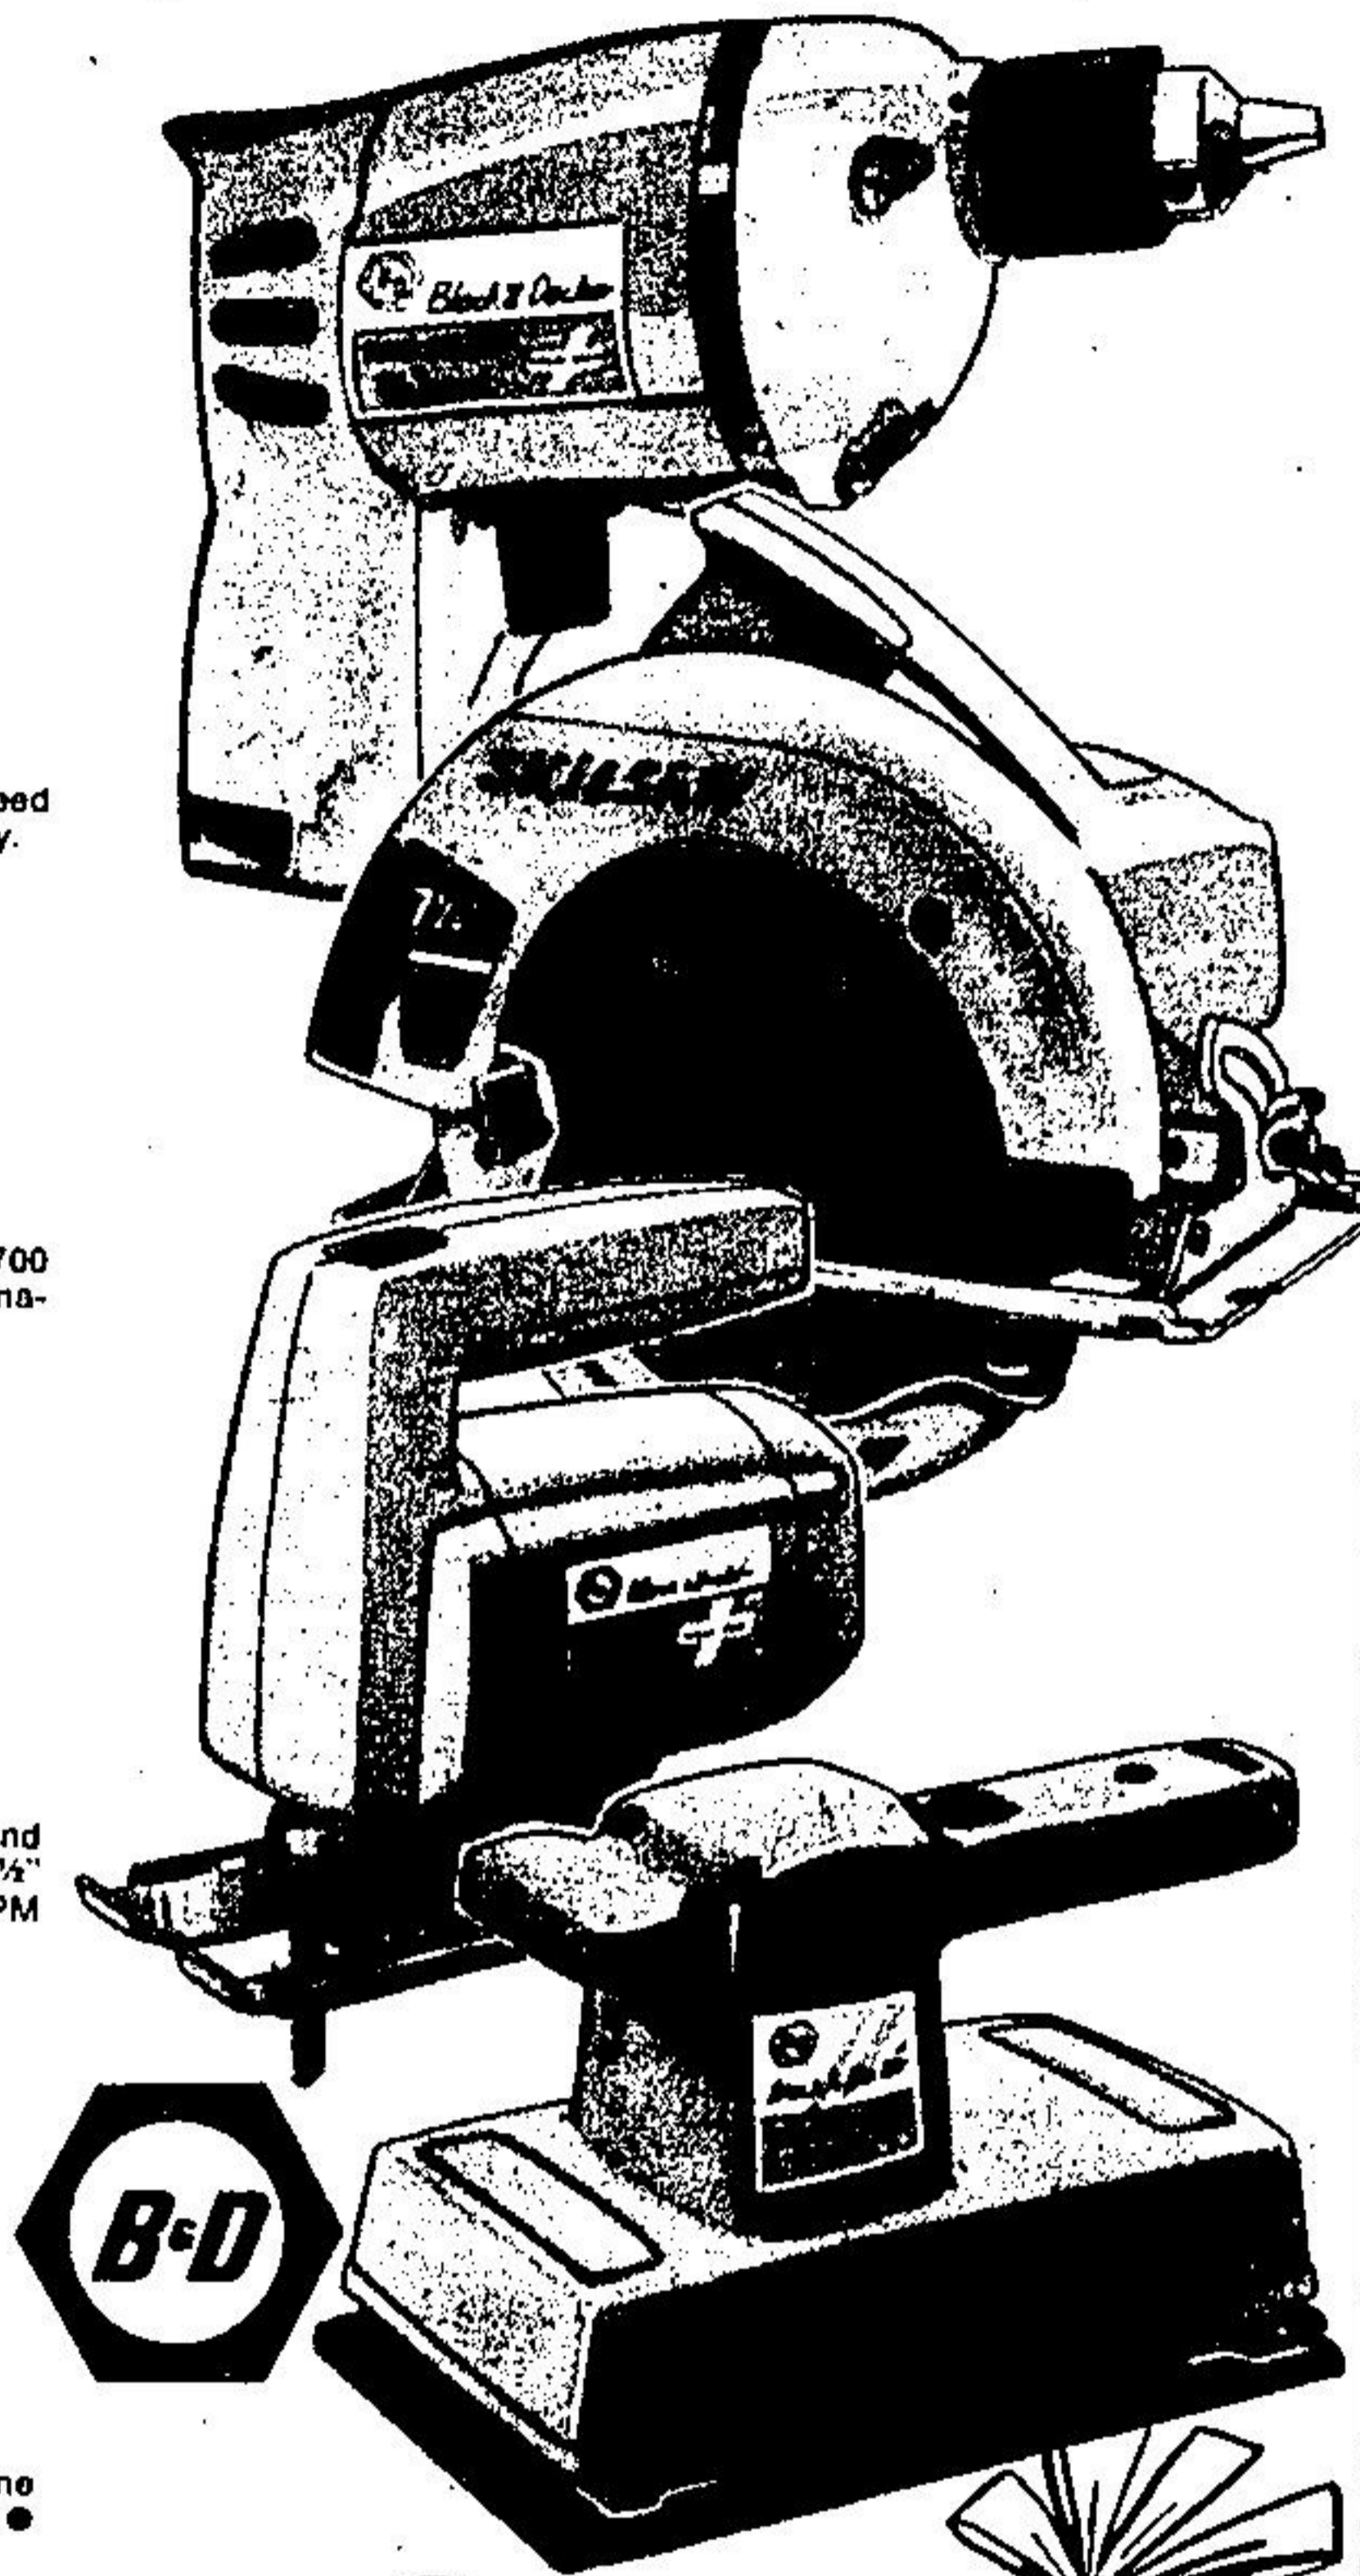

**Save Up To \$5 On**

**Brand Name Power Tools**

**"B & D" 3/8" 2-Speed Drill**

Save 1.91

**16<sup>97</sup>** EA.

Two speed control-high 1000 RPM, low speed 700 RPM. 3/8" steel, 3/4" hardwood capacity.

**7 1/4" "Skilsaw"**

Save 4.91

**34<sup>97</sup>** EA.

Standard duty circular saw develops 5,700 RPM. Has safety switch and guard. Combination blade and wrench included.

**"B & D" 2-Speed Jig Saw**

**19<sup>97</sup>** EA.

Shoe tilts up to 45° for bevel and compound mitre cuts. Cuts up to 1" hardwood, 1 1/2" softwood. 3200 SPM high speed, 2500 SPM low speed.

**"B & D" Dual Action Sander**

**28<sup>97</sup>** EA.

Finishing sander with orbital or straight-line action. Over 45 sq. in. of sanding surface. 6-ft. detachable cord.

**The "Hot Seat" 3<sup>97</sup>**

No wires, no batteries! Self-heating. Folding cushion with tapered back. 18" x 36".

**12<sup>97</sup>** EA.

**Handy Tool Box**

Save \$3

**10<sup>97</sup>** EA.

Metal box with tote tray. Finished in red baked enamel. Approx. 21" x 9" x 9".

**Steel Tool Chest**

Save \$7

**24<sup>97</sup>** EA.