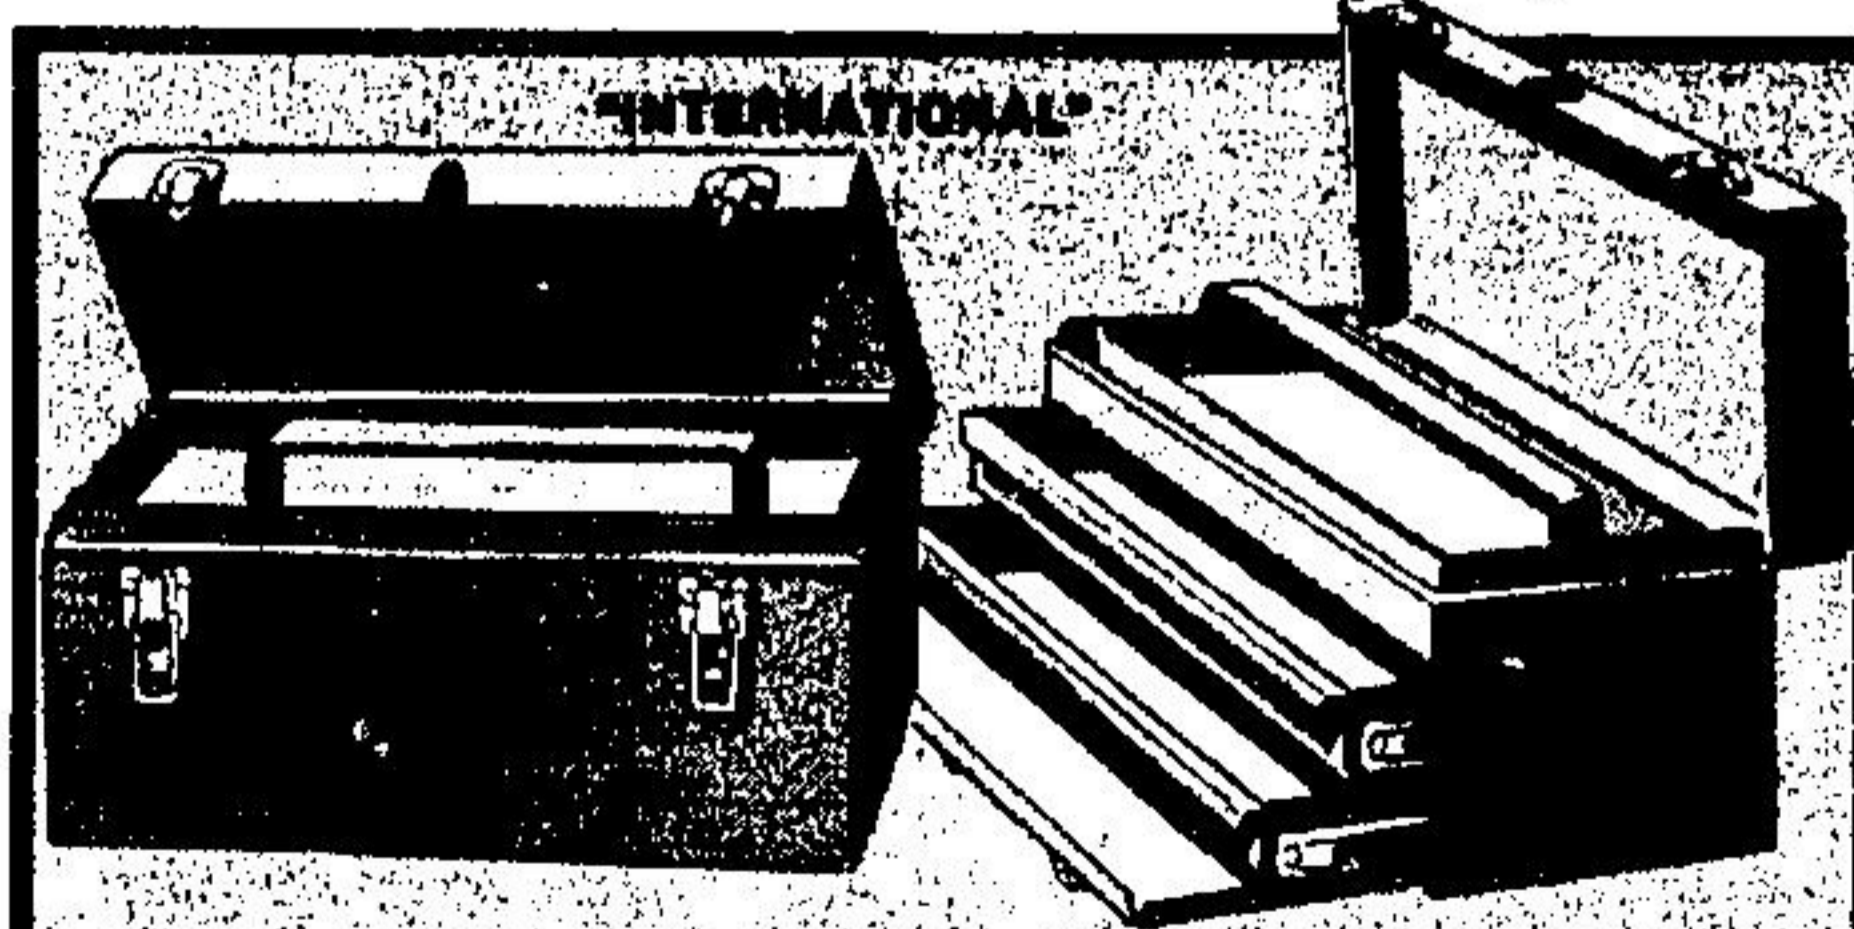

**12<sup>97</sup>** EA.

**Handy Tool Box**

Save \$3

**10<sup>97</sup>** EA.

Metal box with tote tray. Finished in red baked enamel. Approx. 21" x 9" x 9".

**Steel Tool Chest**

Save \$7

**24<sup>97</sup>** EA.