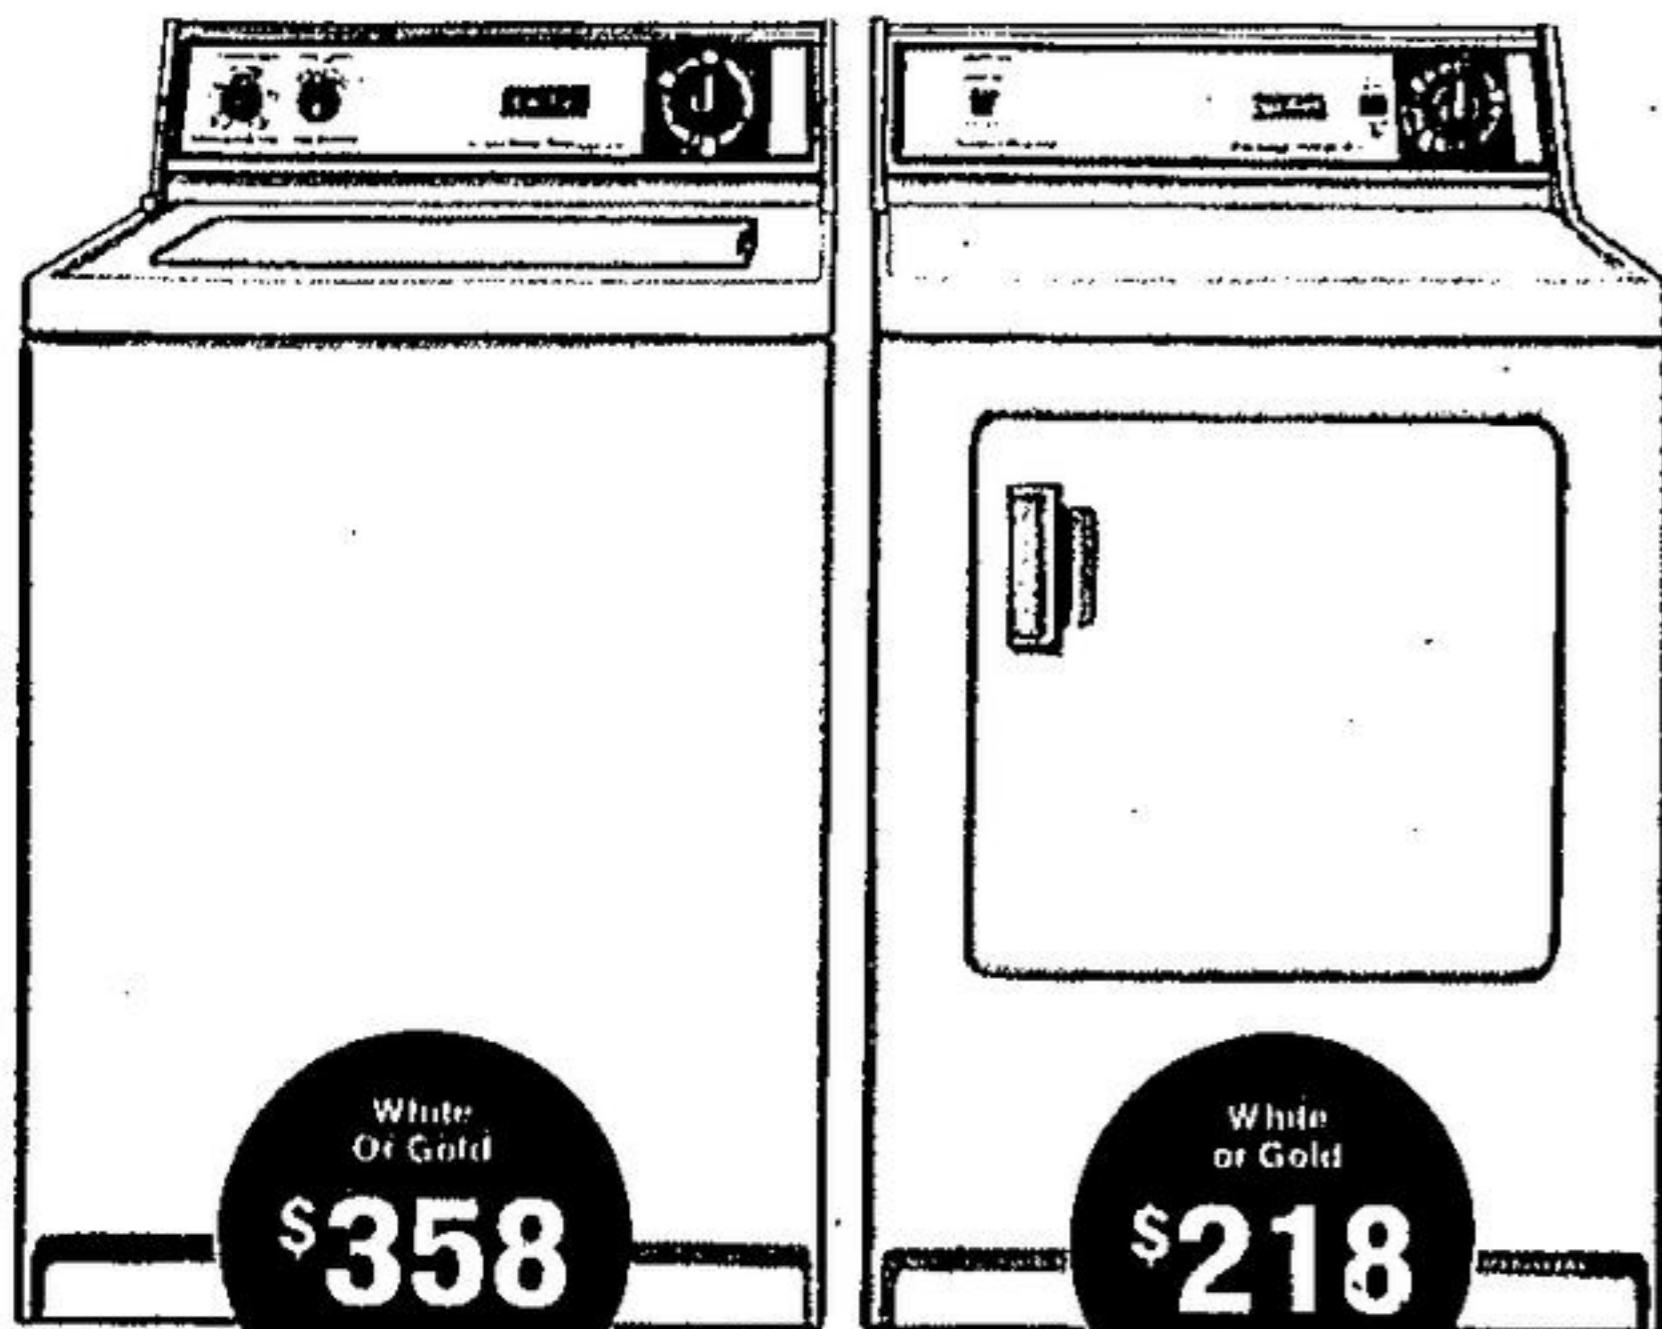

119⁹⁷

ea.

Colorful new video pinball TV game features 7 game variations with on-screen scoring. Operates on six "C" cell batteries (not included) Optional AC adaptor.

3-Piece Table Set

\$177

Colonial style with solid pine tops and mouldings; finished in mellow honey-pine tones. Cocktail table, 16½"H x 48"L x 19"D; End tables, 20½"H x 26"L x 19"D approx.

1 Cocktail, 2 End Tables

Bradford 2-Speed Washer and Electric Dryer

- "Spirolator" agitator action. 3 cycles, 5 temp setting. Infinite water level control. 45"H x 28"W x 26"D.

- 2 heat control. 3 timed cycles including "Air-Fluff" • Permanent press cool-down. Lint collector. Porcelain coated top and drum.

White or Gold
\$358
ea.

White or Gold
\$218
ea.

SAVE \$105

\$374

2-Pce. Set

Colonial Style 82" Sofa and Platform Rocker

Charm plus lasting comfort! Built on kiln-dried hardwood frames, with no-sag springs and 4½" poly-foam semi-attached cushions. Solid pine showwood in honey tone complements cover of 52% polypropylene/48% nylon in brown.