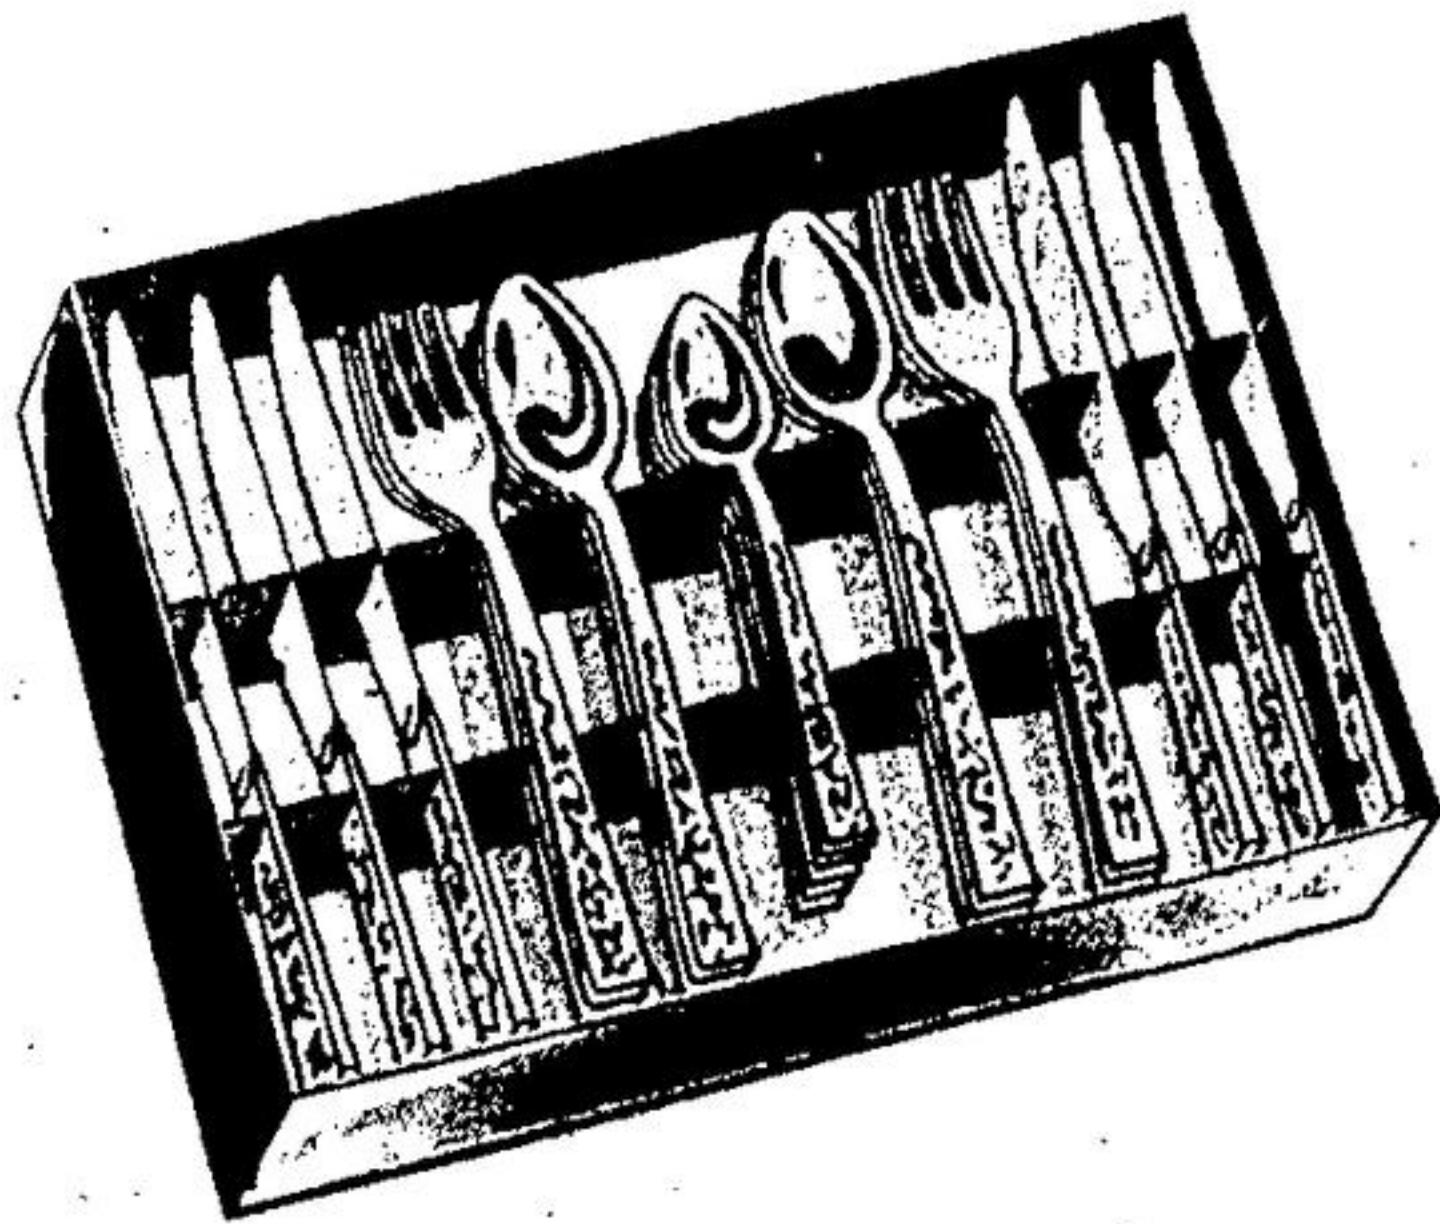

**7<sup>87</sup>** ea.

**Save 18%**

**16-Pce. Dinnerware Set**  
**8<sup>97</sup>** set

**Your Choice Of 2 Beautiful Patterns At An Exceptionally Low Sale Price**

The natural look of earthenware sets the scene with 4 each: dinner plates, dessert plates, cereal bowls and coffee mugs. Choose Nature Song or Spice patterns.