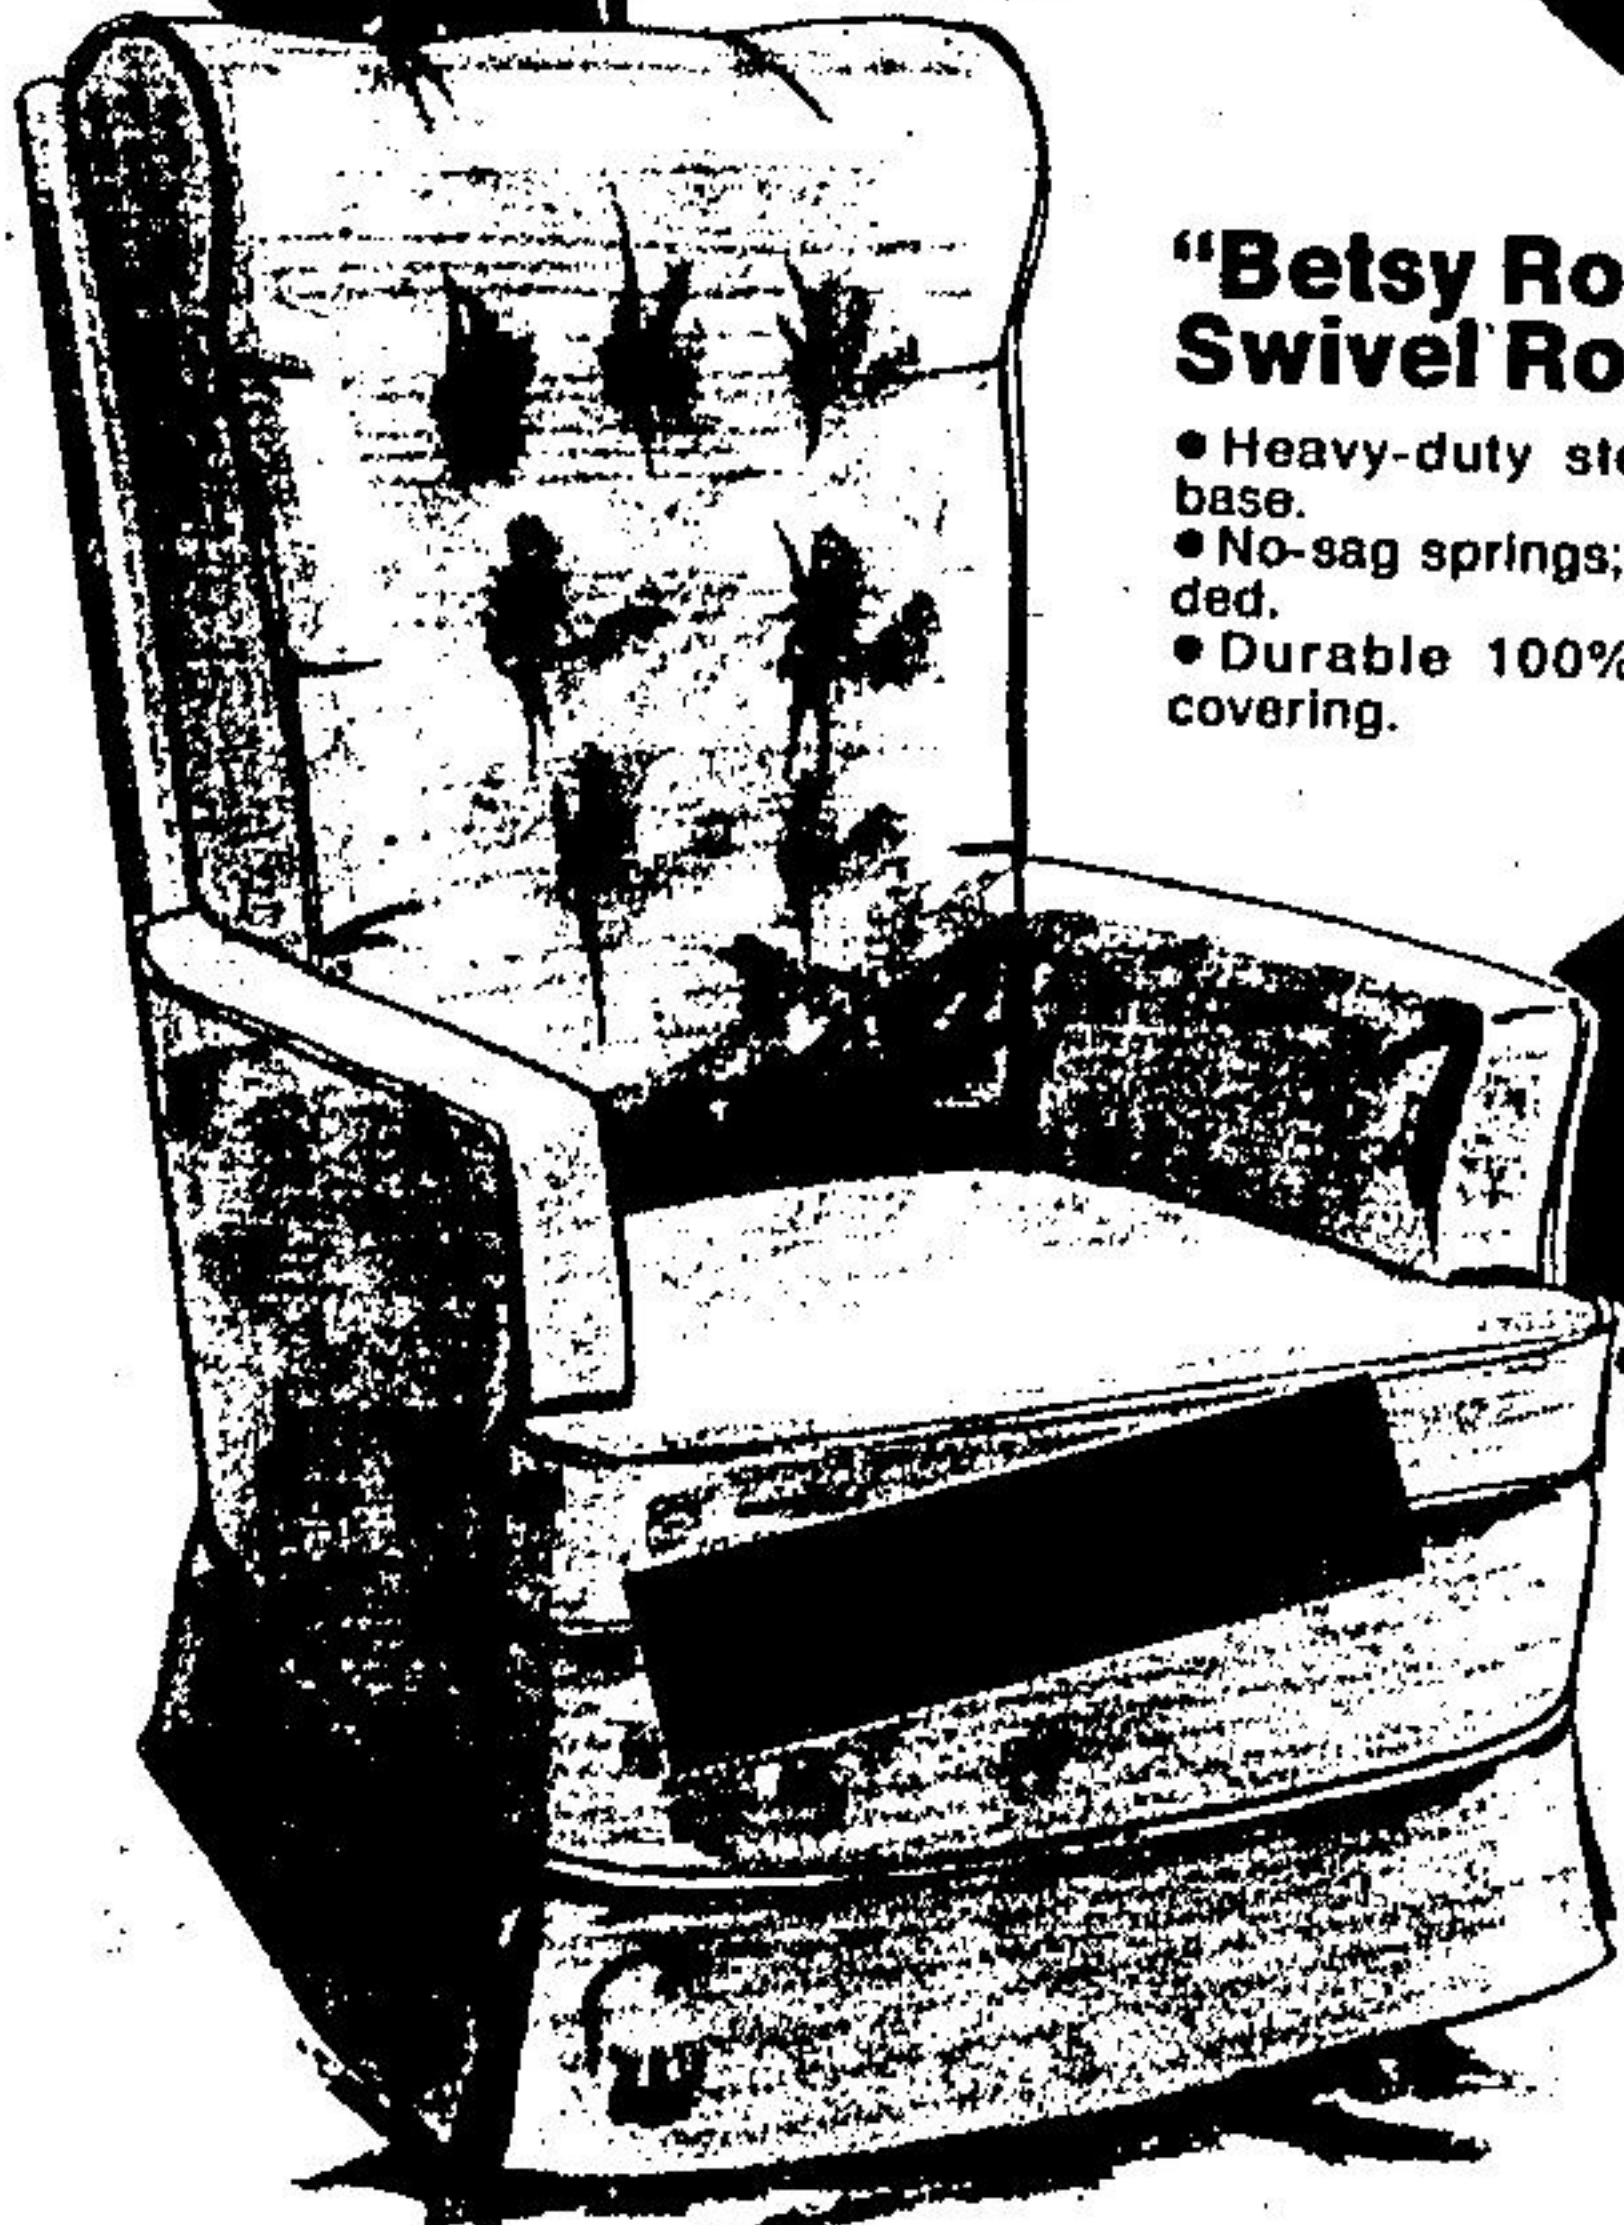

Managers Present

UNIQUE FURNITURE VALUES

Special Purchase Swivel Rocker

- Dried hardwood frame, doweled, glued, and corner-blocked.
- Fully foam-padded seat and back.
- No-sag springs; heavy gauge tubing swivel base.
- "Herculon" olefin covering in decorator shades.

89⁹⁷

See Zellers
Catalogue
at the
Carnival
Page 7

"Betsy Ross" Swivel Rocker

- Heavy-duty steel swivel base.
- No-sag springs; fully padded.
- Durable 100% viscose covering.

3-Position Recliner

- Kiln-dried hardwood frame.
- No-sag springs; "Flexolator" padding.
- "Naugahyde" vinyl and 100% olefin covering.