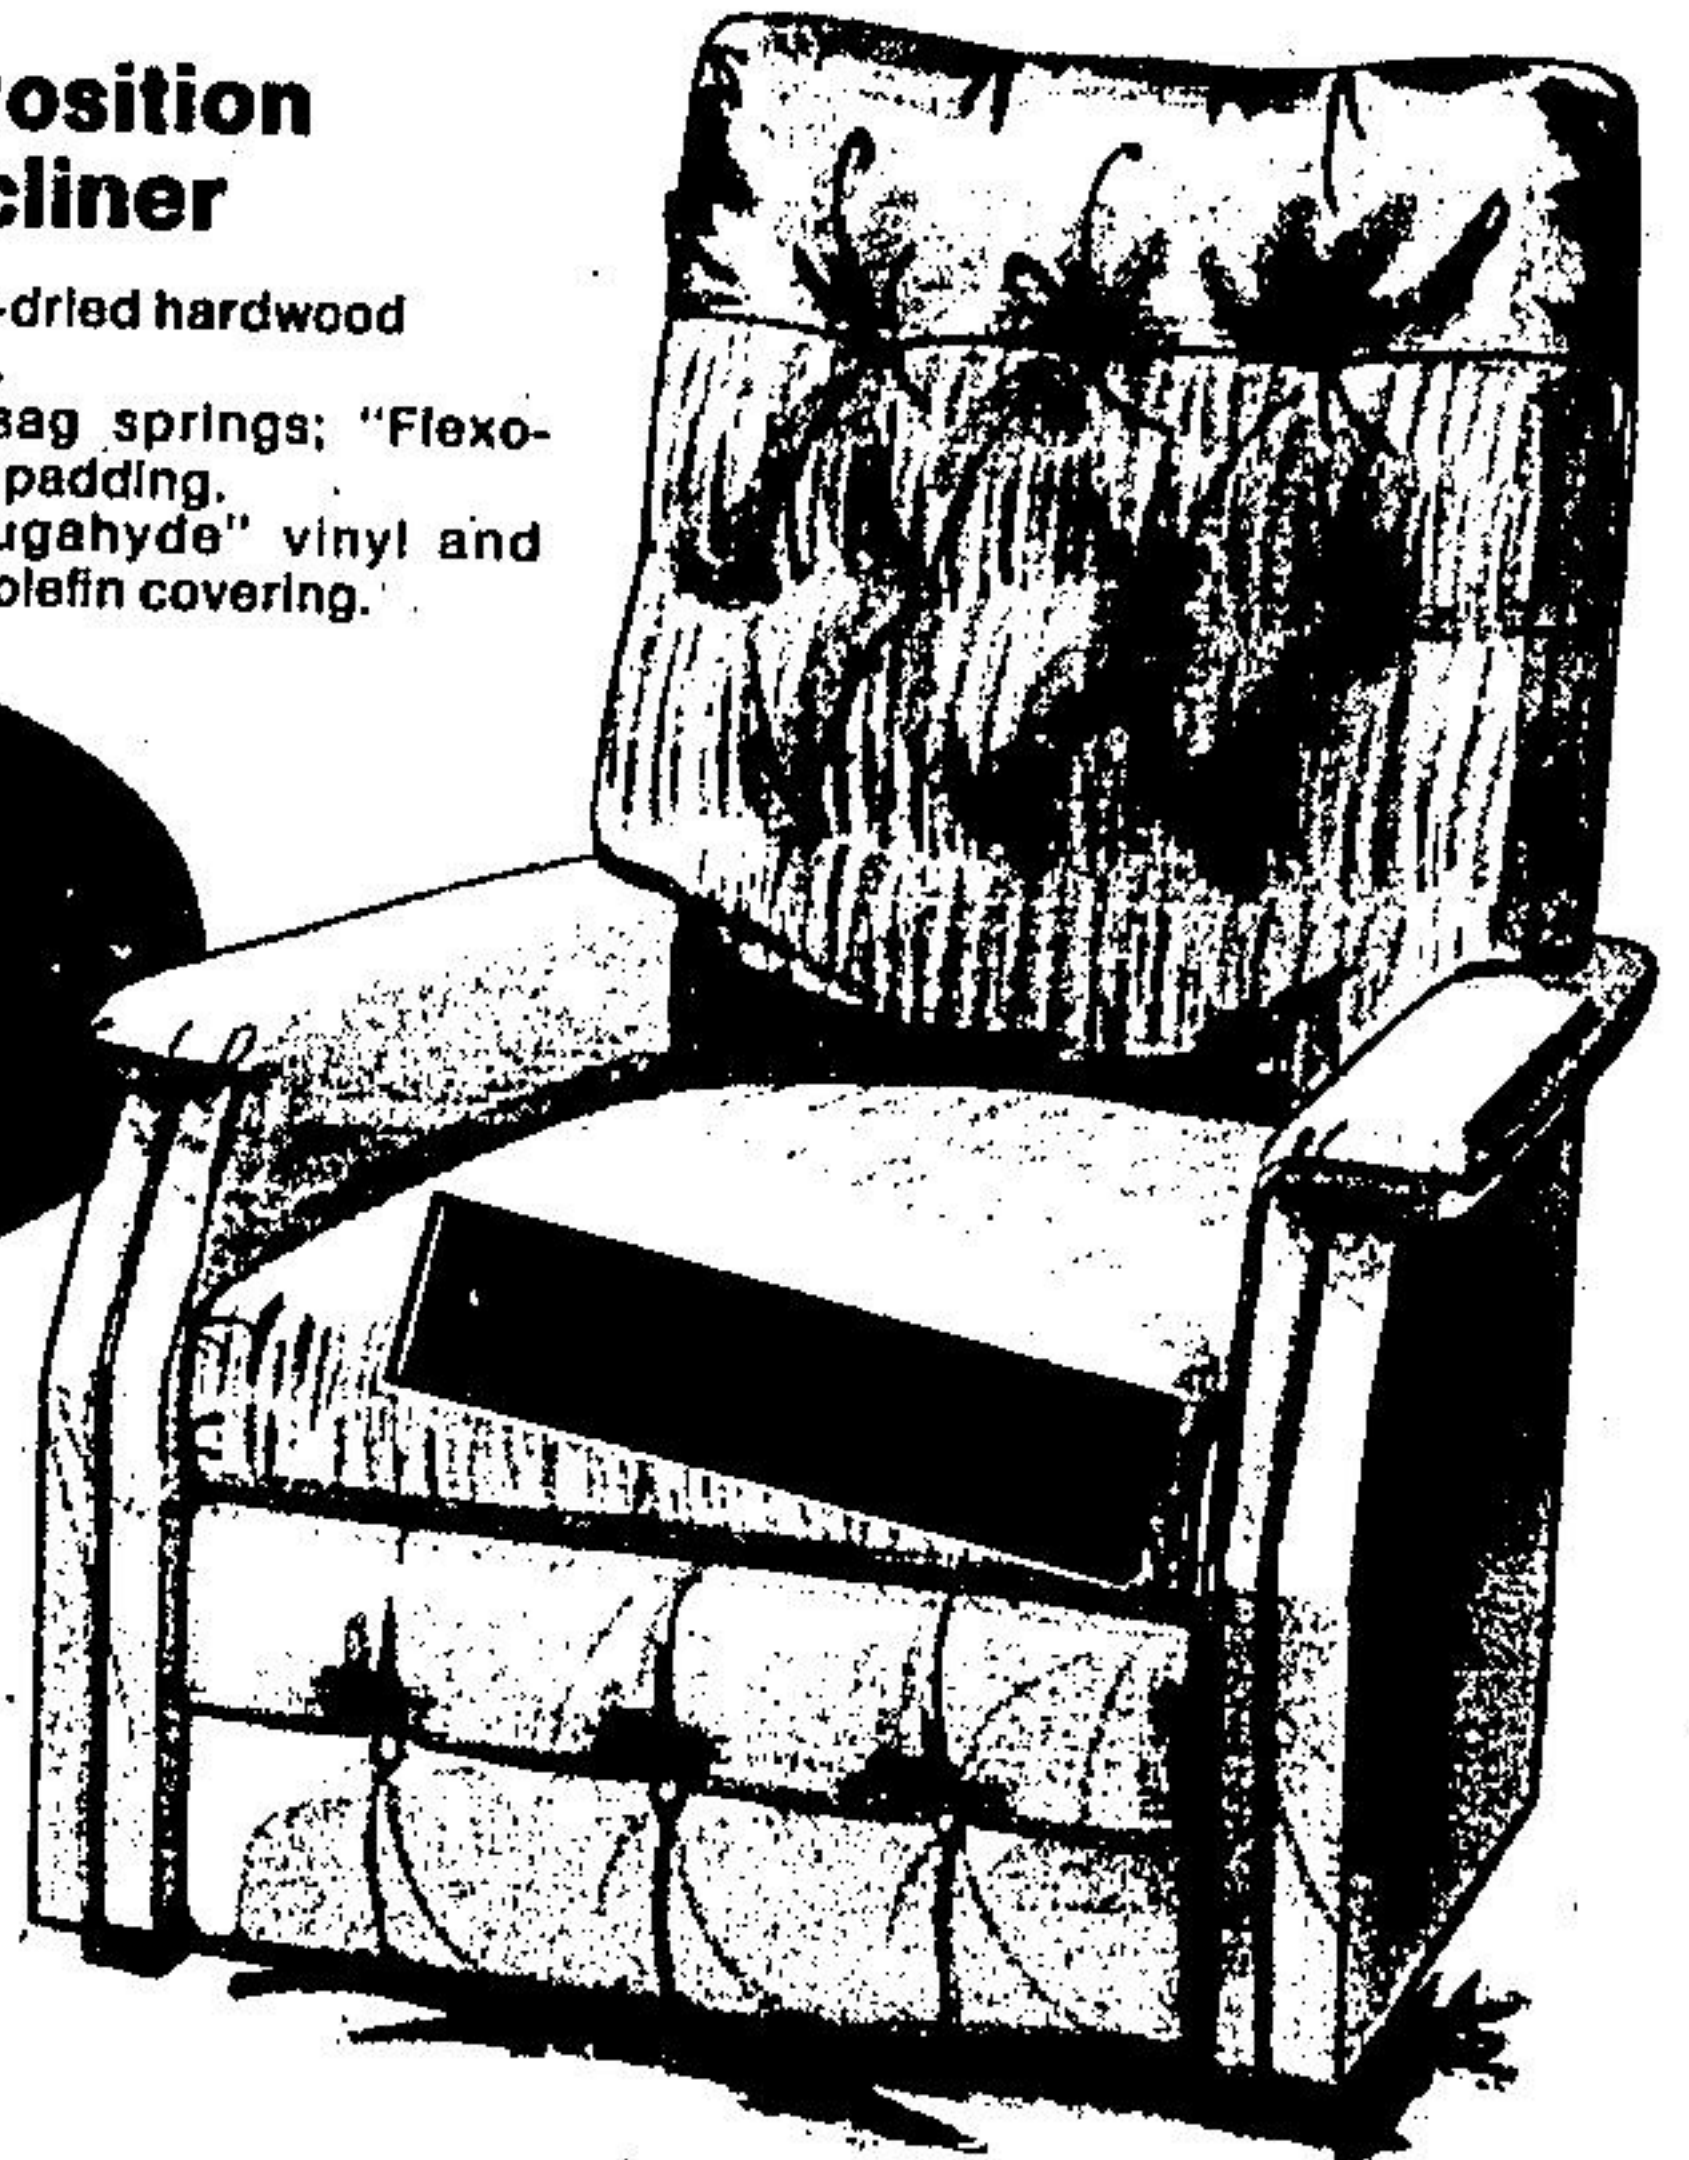

Managers Present

UNIQUE FURNITURE VALUES

Special Purchase Swivel Rocker

- Dried hardwood frame, doweled, glued, and corner-blocked.
- Fully foam-padded seat and back.
- No-sag springs; heavy gauge tubing swivel base.
- "Herculon" olefin covering in decorator shades.

89⁹⁷

See Zellers
Catalogue
at the
Carnival
Page 7

"Betsy Ross" Swivel Rocker

- Heavy-duty steel swivel base.
- No-sag springs; fully padded.
- Durable 100% viscose covering.

3-Position Recliner

- Kiln-dried hardwood frame.
- No-sag springs; "Flexolator" padding.
- "Naugahyde" vinyl and 100% olefin covering.