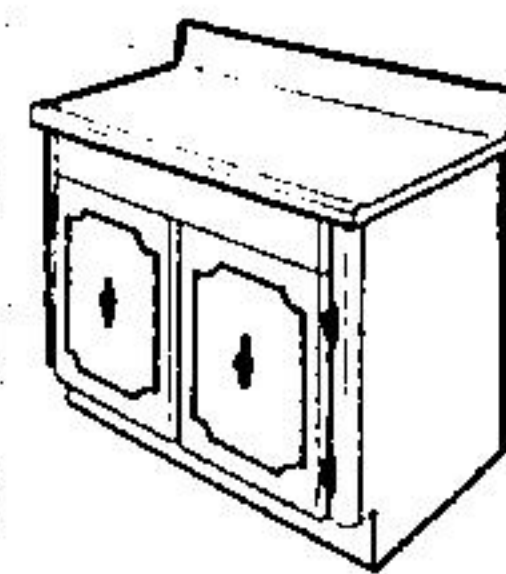

ASSORTED 4'x7' PLYWOOD PANELS

Money-saving choices suitable for older basement Rec. Rooms, partition walls, etc. Utility grade. Assorted patterns - selection will vary from yard to yard. Check locally.

$395 PANEL

THE FREE CASHWAY MATERIALS TRANSFER SERVICE CAN SAVE YOU MONEY & TIME!!

Here's how it works - You can order materials for your project from any Cashway Centre located conveniently to you... and arrange to pick them up at the Cashway Centre nearest to your actual building site. The Materials Transfer Service is available through any of our locations. Enquire about it today.

DELIVERY BY LOCAL TRUCKER AT REASONABLE RATES

THERE'S A CASHWAY CENTRE LOCATED NEAR YOU!

CHECK YOUR YELLOW PAGES FOR ADDRESSES

NEW - YARD AT GODERICH, ONT.

Now open at Angelsea Street and Cambria Road, and formerly known as Goderich Bulldell.

CASHWAY

OPEN WEEKDAYS 8:30 A.M. - 6 P.M.; SATURDAYS 8:30 A.M. - 5 P.M.
THURSDAYS & FRIDAYS TO 9 P.M.

ADVERTISING ERRORS Although greatest care is exercised to avoid errors in Cashway Advertising, occasional errors do occur. Any such error will be clarified and corrected as soon as it is recognized and customers purchasing merchandise so affected, will be advised immediately of the correct information.

IN FAIRNESS TO OUR CUSTOMERS, WE RESERVE THE RIGHT TO LIMIT QUANTITIES