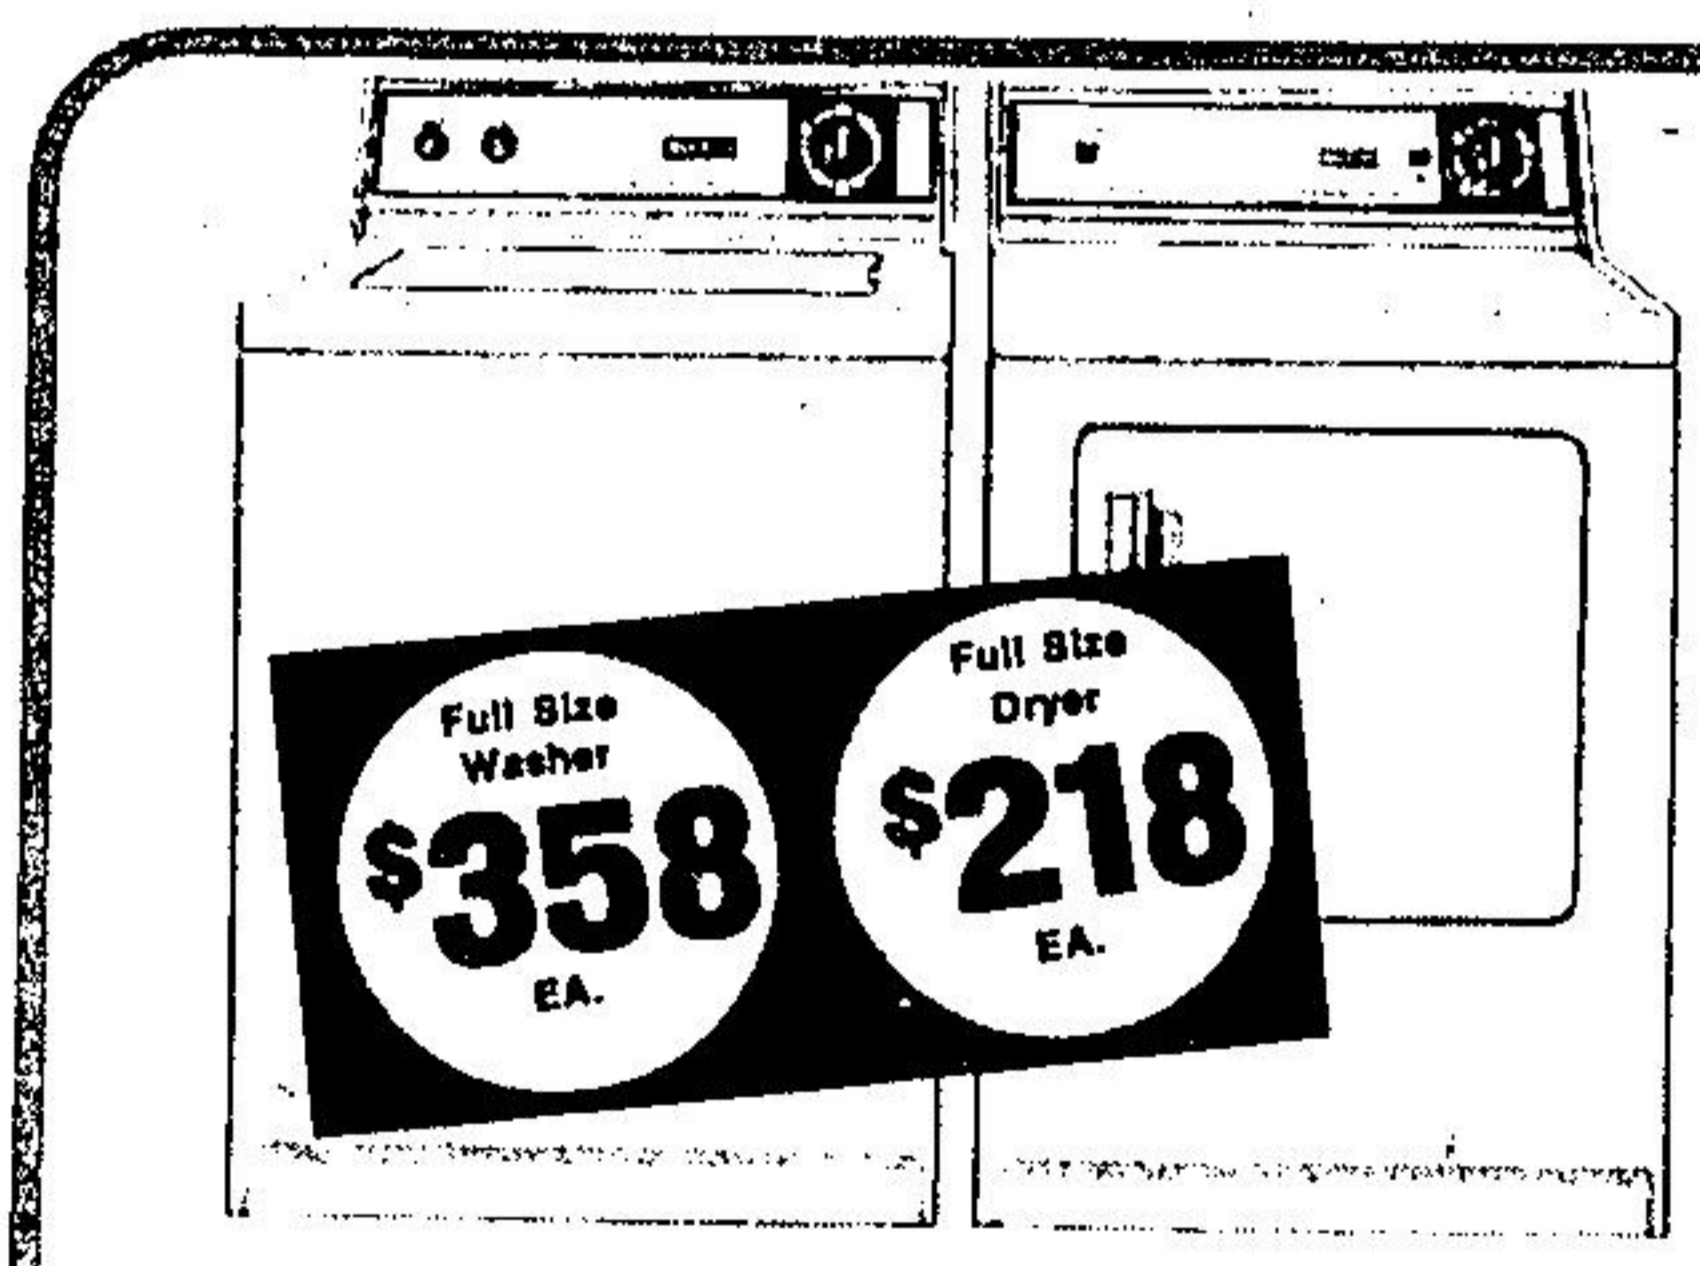

### Bradford 30" Range

Home Sale Value  
**\$329**

Features full size, easy clean oven, glass control panel and fluorescent cooktop light. Two 8", two 6" deluxe elements plus automatic clock, oven-timer, minute minder. Gold colour. 47"H x 30"W x 26-3/4"D.

### Bradford Twin-Tub Washer

Big 6 lb. capacity. Cycled washing & quick-spin drying. 34-3/4" x 26"W x 18"D. Super-tough acrylic white finish.

### Bradford Compact Dryer

High efficiency heater. 5.5 lb. capacity. Special "Air-Fluff" feature. Operates on 110V current. 27"H x 24"W x 17"D. White finish.

Full Size Washer  
**\$358 EA.**

Full Size Dryer  
**\$218 EA.**