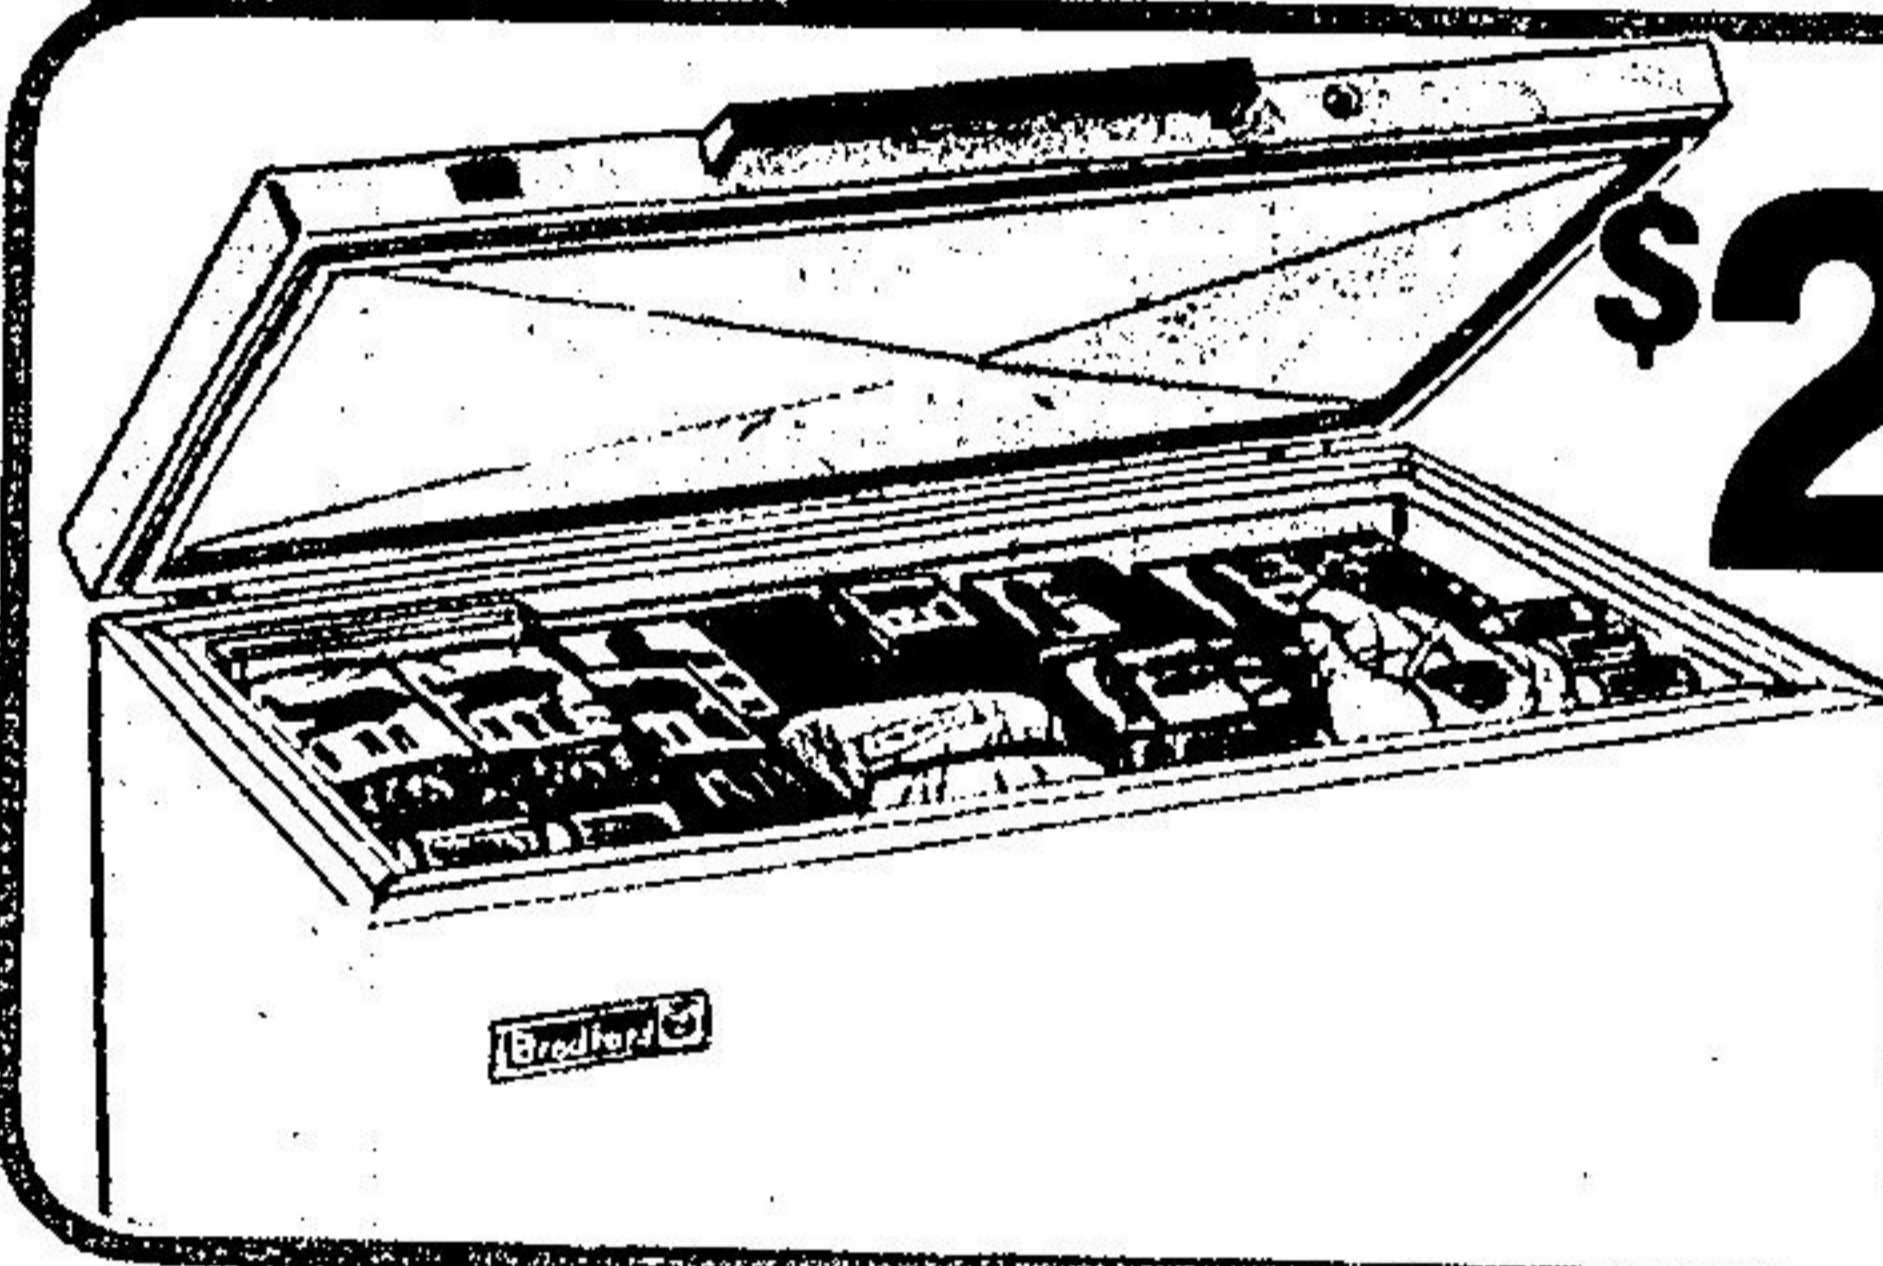

### Bradford 30" Range

Home Sale Value  
**\$329**

Features full size, easy clean oven, glass control panel and fluorescent cooktop light. Two 8", two 6" deluxe elements plus automatic clock, oven-timer, minute minder. Gold colour. 47"H x 30"W x 26-3/4"D.