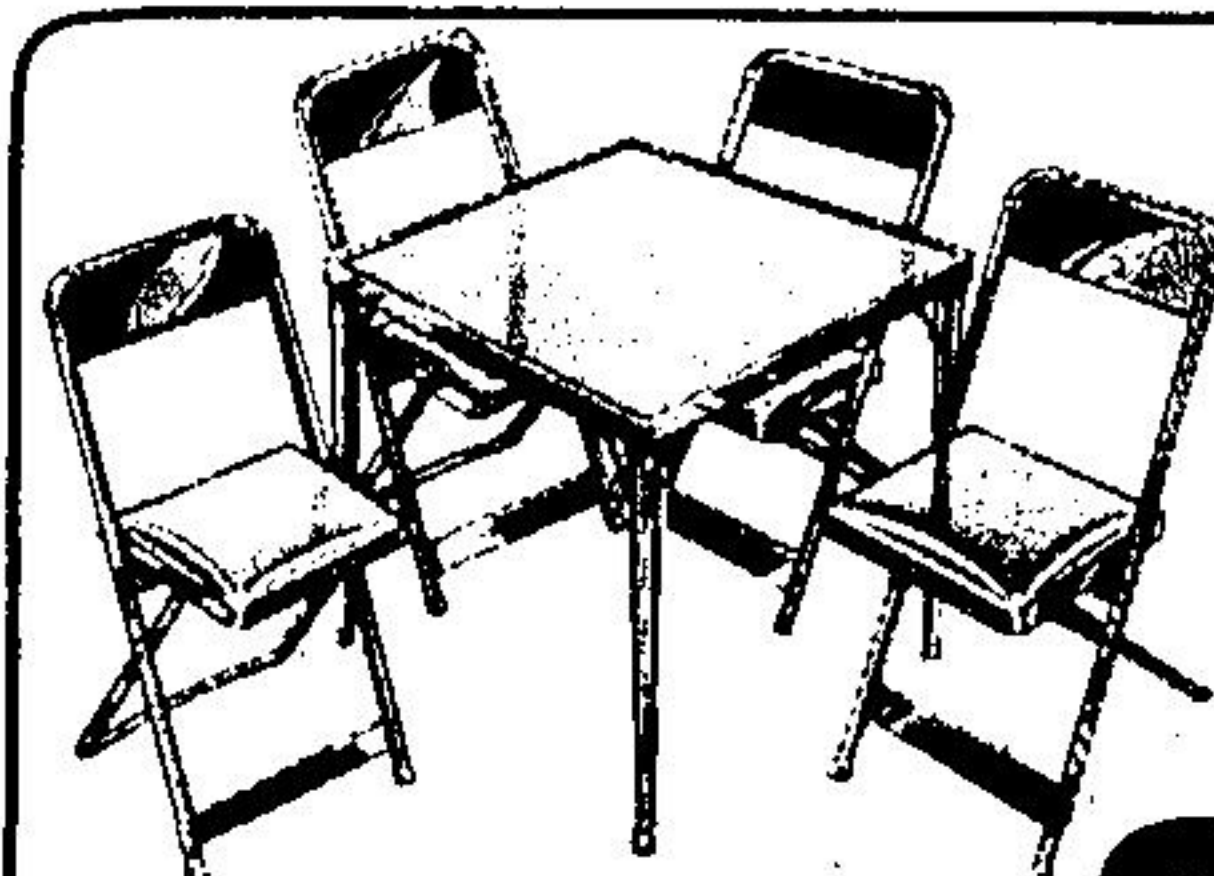

**Save
Over
20%**

Imported Hand-Cut

Crystal Assortment

Select from fine imported hand-cut 24% lead crystal in the popular "Pinwheel" pattern. Assortment includes 8" 3-section relish dish, 4" ash tray, 5" vase, cigarette holder, sugar and cream set, and covered round butter dish.

Compare at 13.99

8.97
EACH

Special Purchase!

Bridge Set

Compare at \$50

39.97
SET

Folding metal table and 4 chairs. Colonial leathorette tabletop and seats in red or tan; black or walnut-finish frames. Limited Quantities. No Rainchecks.