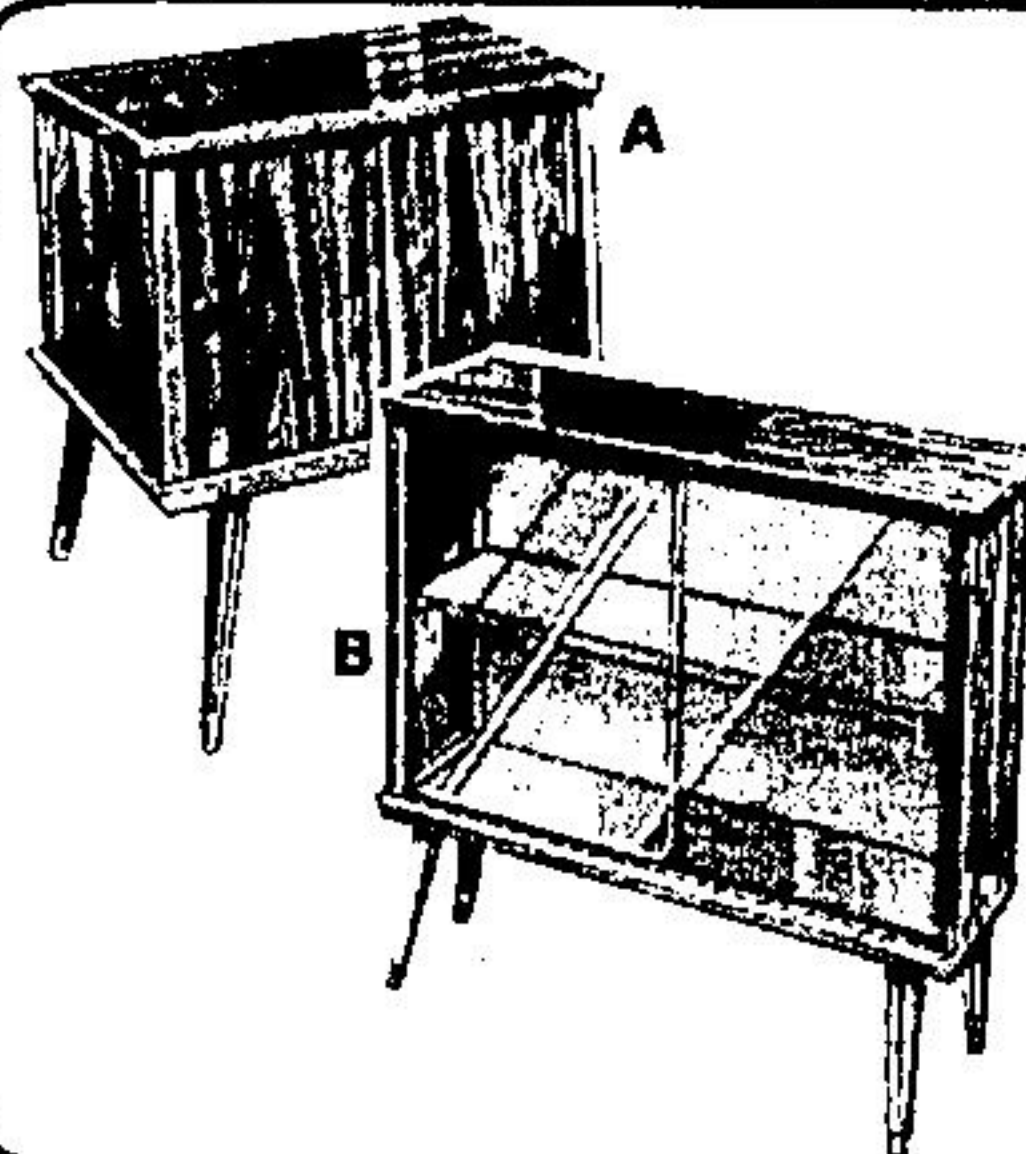

Compare at 13.99

8.97
EACH

Special Purchase!

Bridge Set

Compare at \$50

39.97
SET

Folding metal table and 4 chairs. Colonial leathorette tabletop and seats in red or tan; black or walnut-finish frames. Limited Quantities. No Rainchecks.

A- "Walnut" Cabinet

Save over 26% **16.97**

Walnut-Melamine-finish. 2 sliding doors. Scratch-stain, burn-resistant. 26"H x 24"W x 16"D.

B- "Walnut" Bookcase

34.97

2 shelves, glass sliding doors, Mar-resistant walnut Melamine-finish. 33"H x 32"W x 12"D.