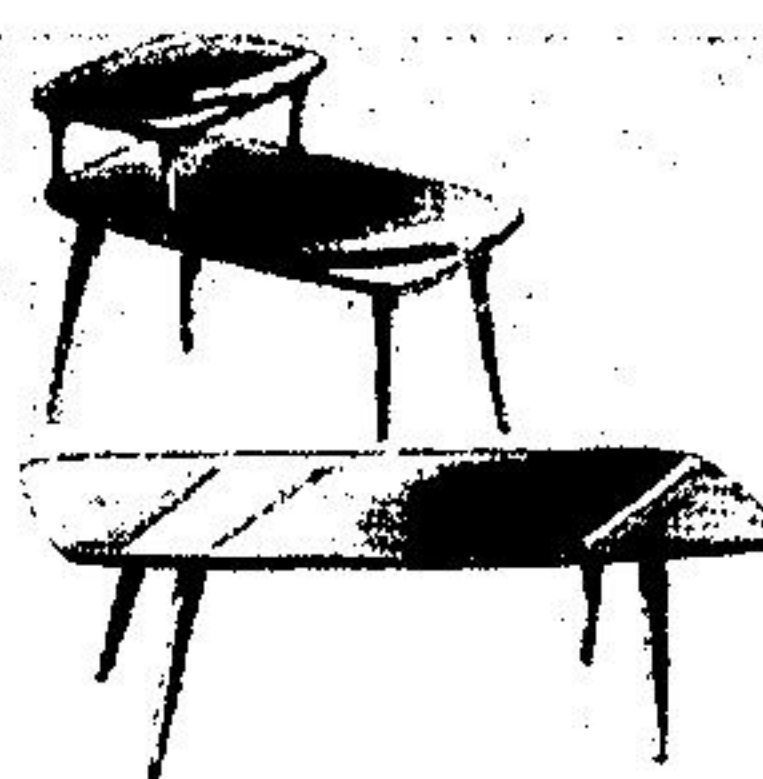

"Walnut" Tables

11.97
EA.

Mar-resistant "Formica" in walnut-finish. Coffee, 48" x 18" Step 28" x 16".