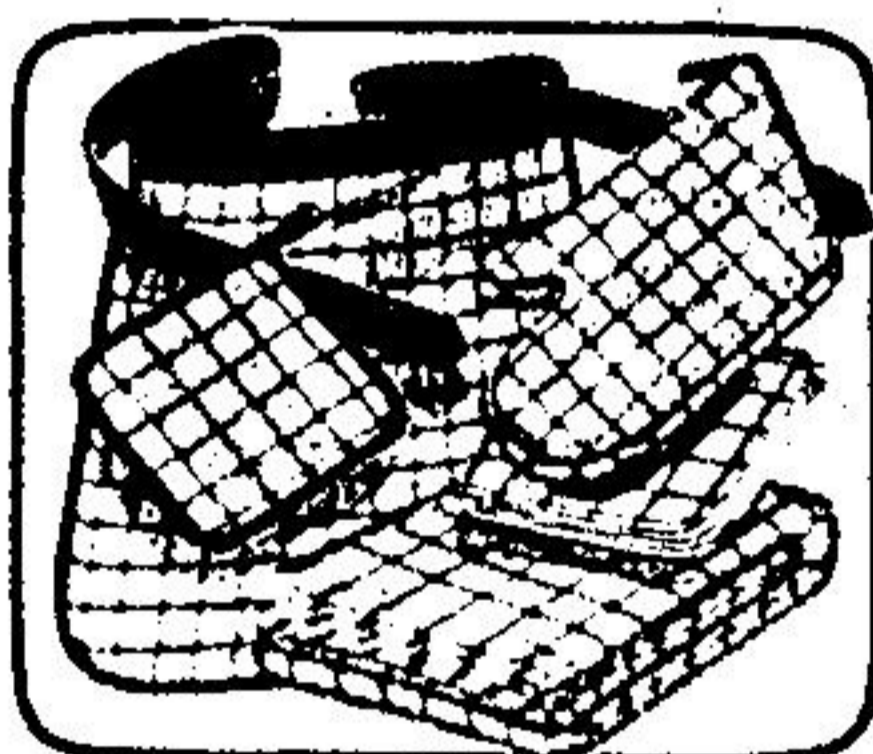

"Whisk Dry" Co-Ordinates

Cotton terry kitchen co-ordinates in check design, kitchen colours.
Kitchen Towel **97^{ea.}** Half Apron **1.77^{ea.}**
Oven Mitts **1.77^{pr.}** Pot Holder **77^{ea.}**
Dish Cloth **77^{ea.}**