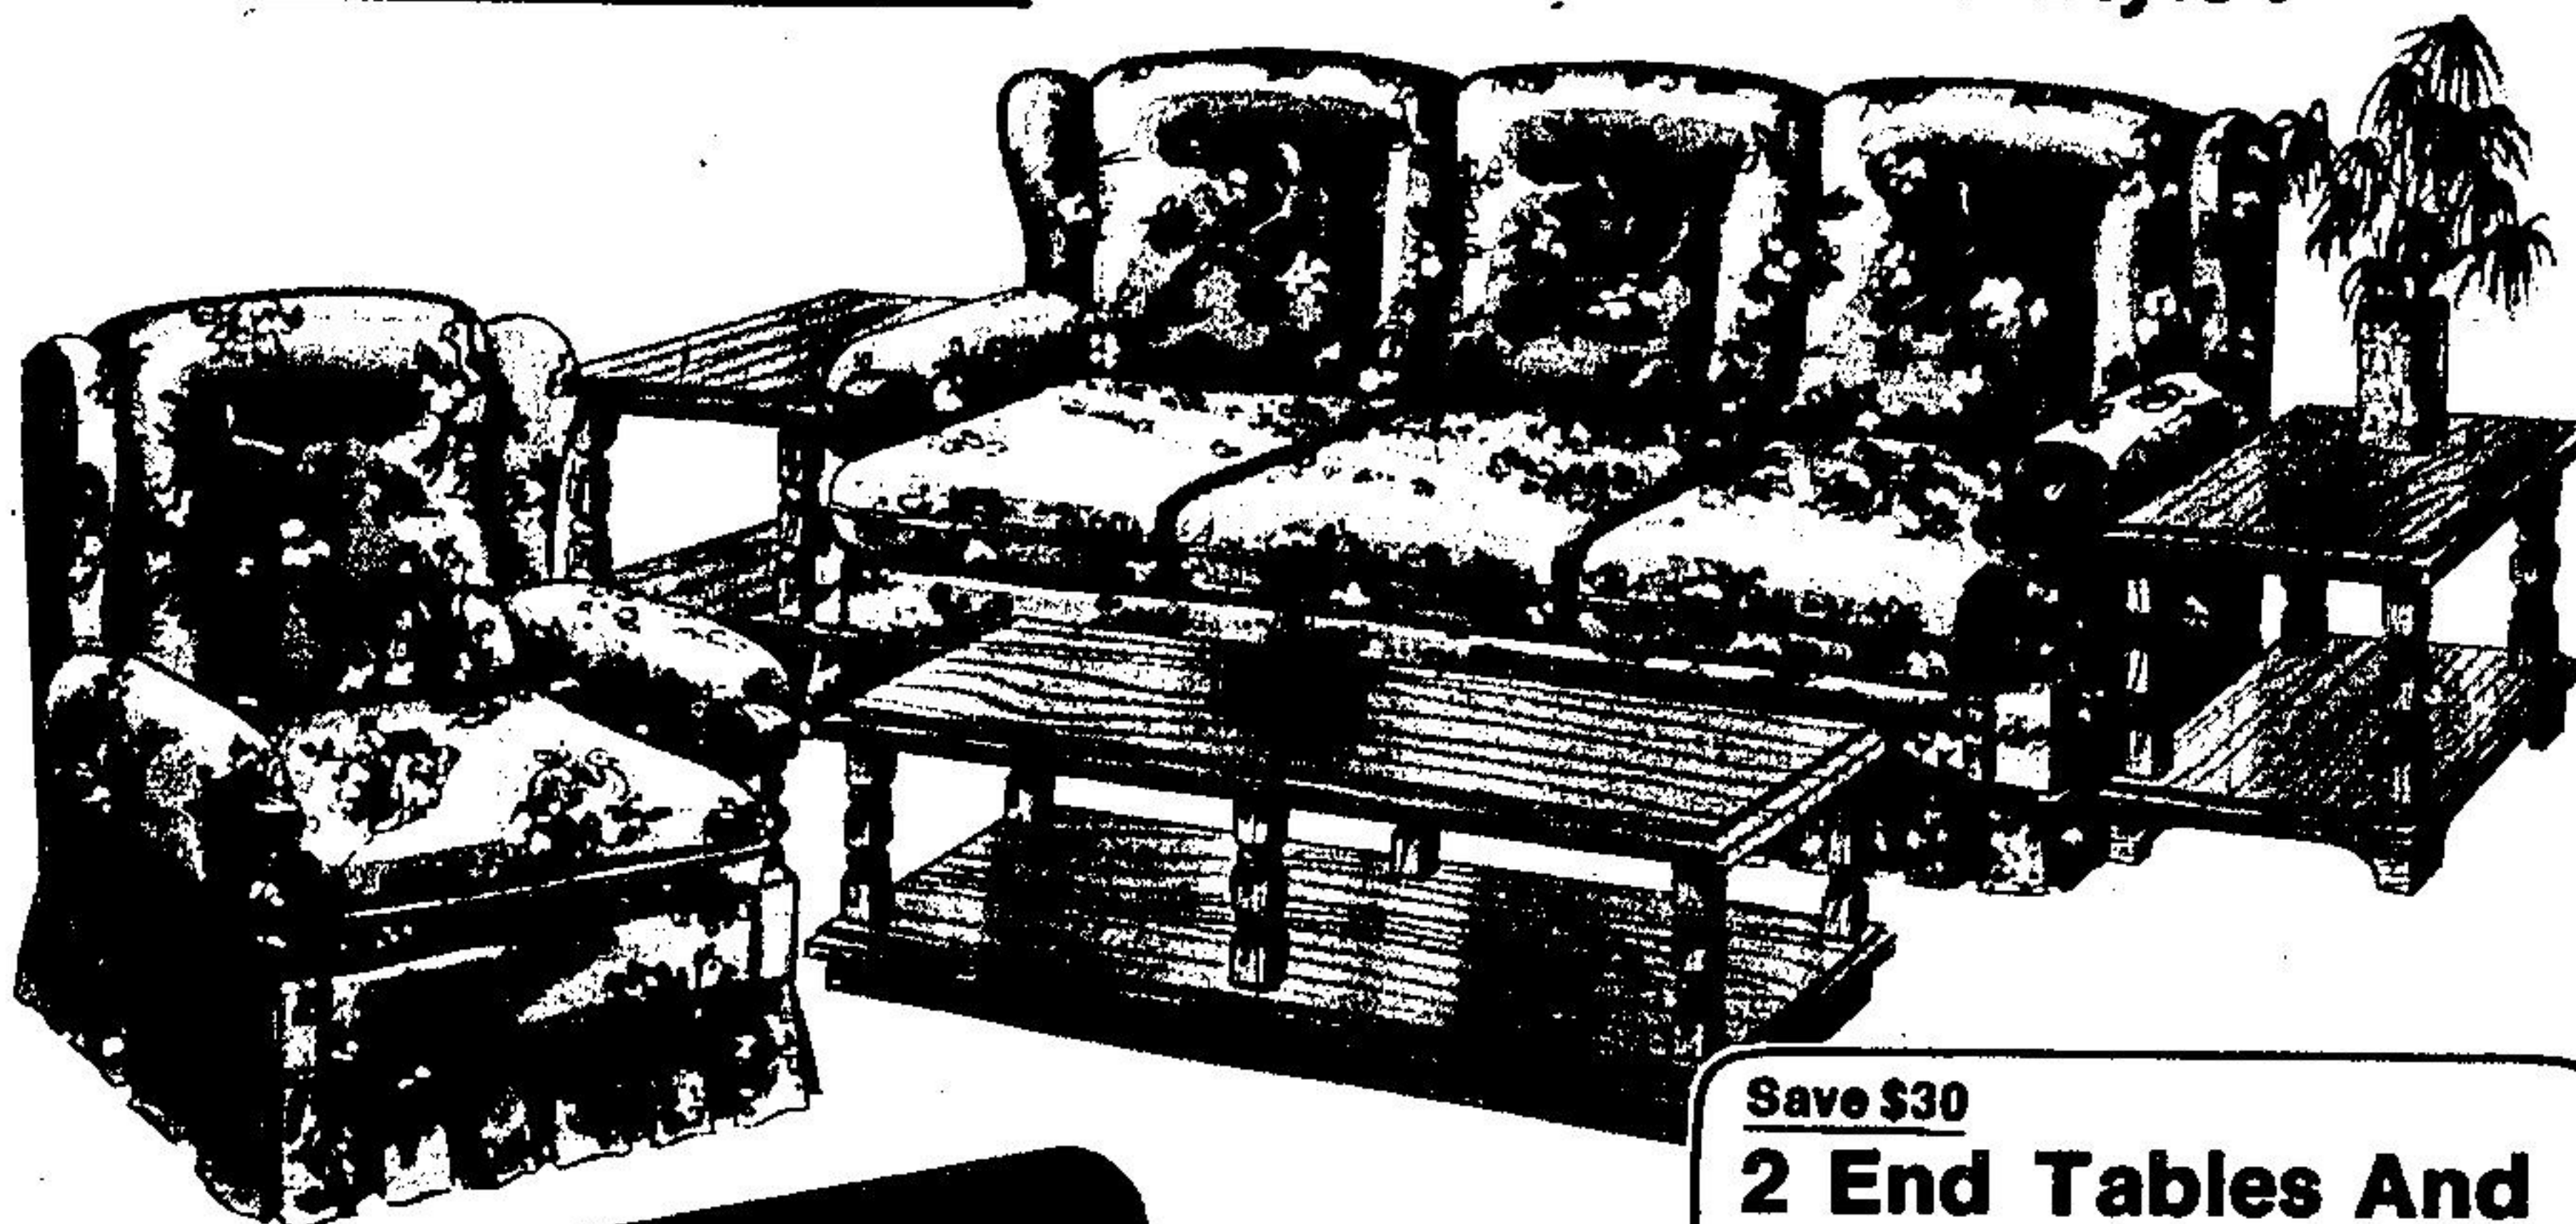

Save \$100

Deep Comfort! Rich Beauty To Enhance Your Life-Style!

YOUR CHOICE
\$499
 2-PC SET

Zellers has the low prices... No mistake about it

Save \$30

2 End Tables And 1 Cocktail Table

All-wood with pine veneer top, finished in a rich, honey-cut colour. Solid pine legs. Cocktail table approx. 49" x 20" x 16" H. End tables, approx. 25" x 20" x 20" H.

\$199
 SET

Enjoy The Charm Of Colonial - And Save \$100

82" sofa and swivel rocker by "Meridian Furniture" feature kiln-dried hardwood frames, no-sag springs and deep 6" foam cushioning. Rolled arms with pine-finish armposts and pleat skirt. Covered in long-wearing nylon in autumn floral pattern.

2-PC-SET **\$499**

Save \$100 On 2-Pce. Chesterfield Set!

Designed for gracious living! 84" sofa and chair, constructed on sturdy hardwood frames with deeply sewn button-tufted back, rolled arms and loose 6" polyfoam cushions. Enhanced with muted walnut-tone tweed cover in durable 100% polypropylene.