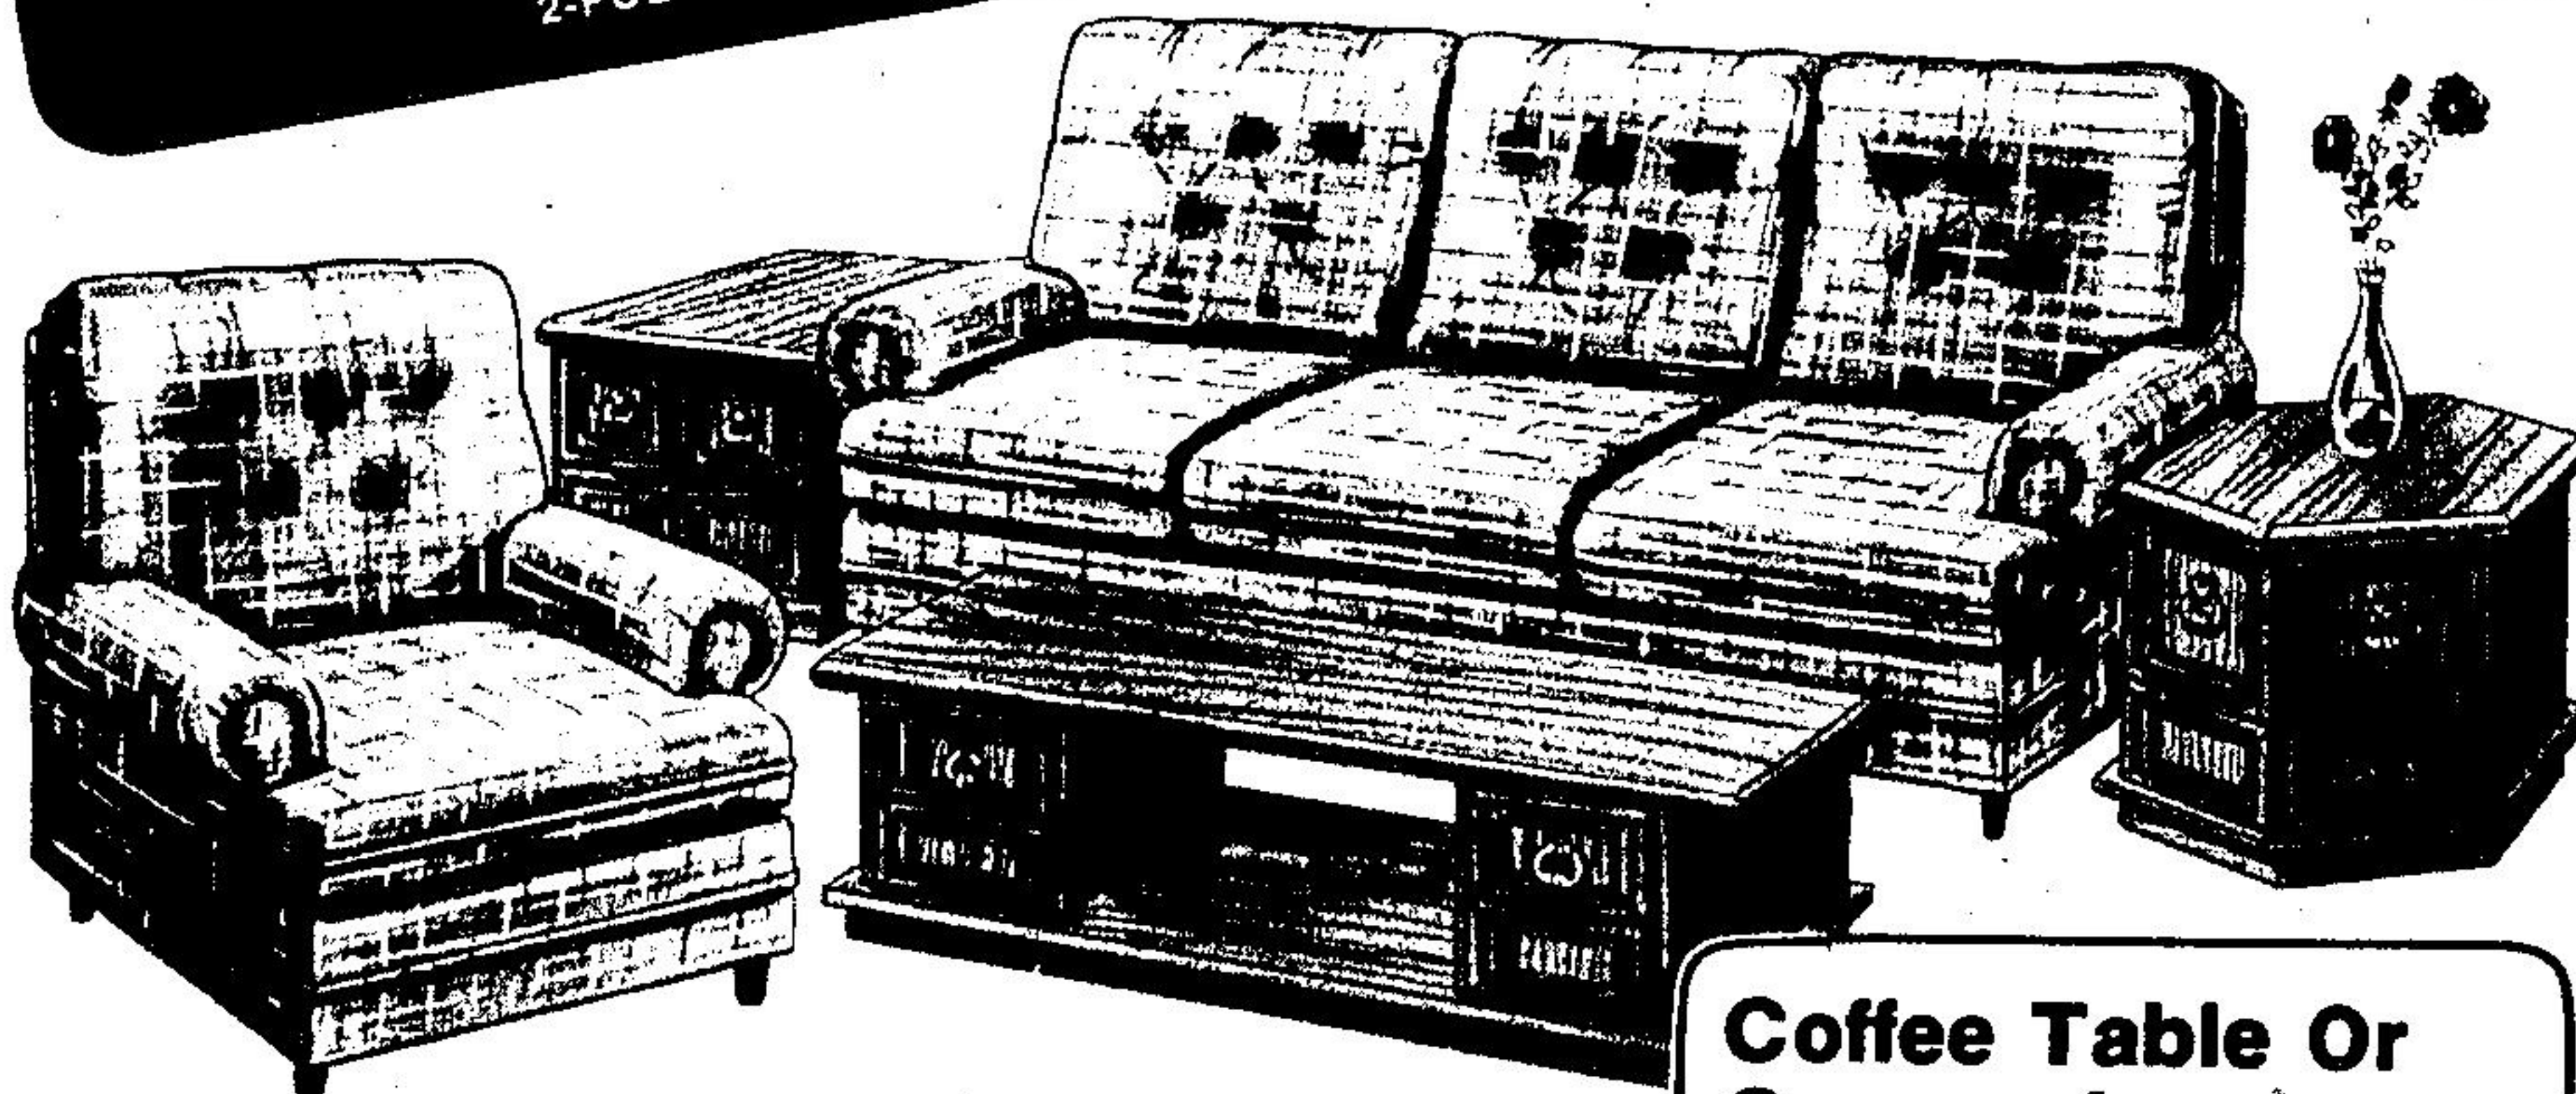

Save \$100

Deep Comfort! Rich Beauty To Enhance Your Life-Style!

YOUR CHOICE
\$499
 2-PC SET

Zellers has the low prices... No mistake about it

Save \$30

2 End Tables And 1 Cocktail Table

All-wood with pine veneer top, finished in a rich, honey-cut colour. Solid pine legs. Cocktail table approx. 49" x 20" x 16" H. End tables, approx. 25" x 20" x 20" H.

\$199
 SET

Enjoy The Charm Of Colonial - And Save \$100

82" sofa and swivel rocker by "Meridian Furniture" feature kiln-dried hardwood frames, no-sag springs and deep 6" foam cushioning. Rolled arms with pine-finish armposts and pleat skirt. Covered in long-wearing nylon in autumn floral pattern.

2-PC-SET **\$499**

Save \$100 On 2-Pce. Chesterfield Set!

Designed for gracious living! 84" sofa and chair, constructed on sturdy hardwood frames with deeply sewn button-tufted back, rolled arms and loose 6" polyfoam cushions. Enhanced with muted walnut-tone tweed cover in durable 100% polypropylene.