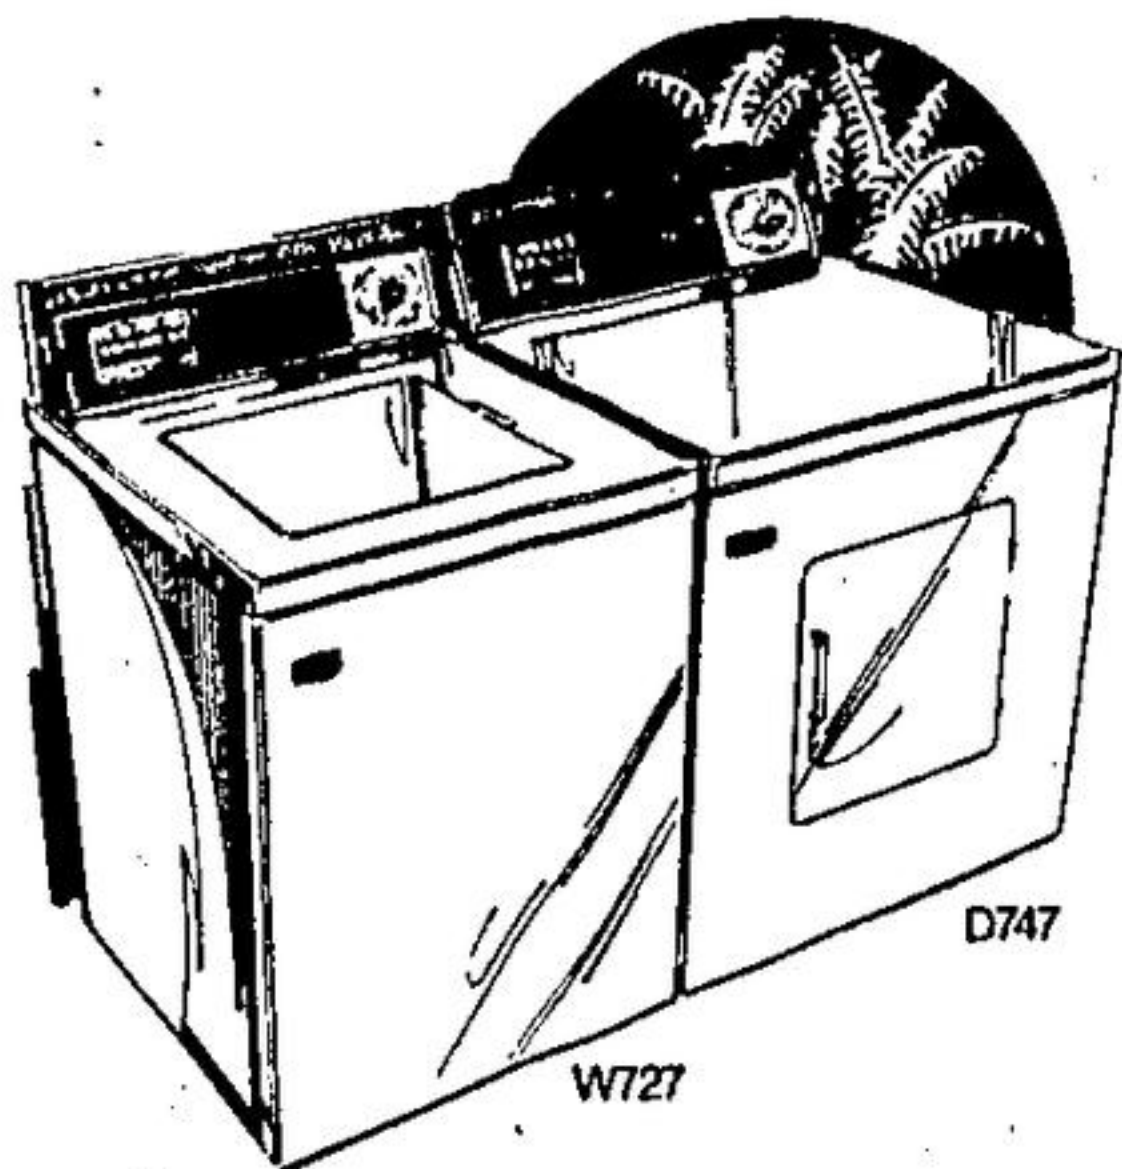

Performance and Value with **Simplicity**

ENERGY SAVERS

GOODLET'S

877-2551
DOWNTOWN GEORGETOWN

SINCE
1937