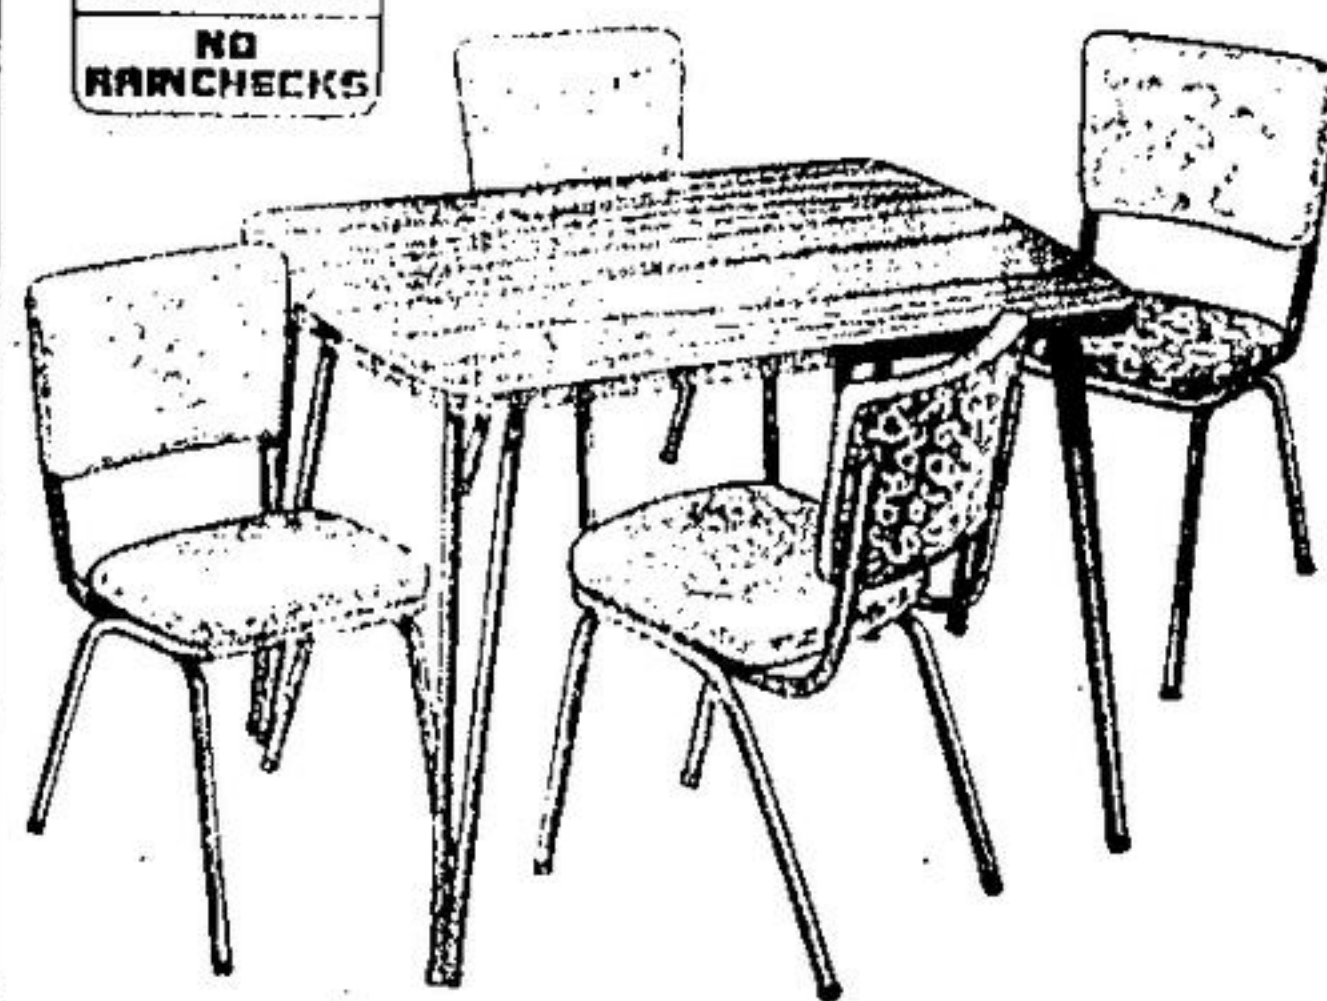

82" Sofa and Swivel Rocker Ensemble!

\$199

Neat, contemporary styling enhances the beauty of this 82" sofa and swivel rocker... and the comfort's built right in with no-sag spring support and reversible 5" foam cushions. So practical too with easy-care 100% "Herculon" olefin cover in brown, gold or green. Invest now in style, comfort and value!

Due to low sale prices, a moderate delivery charge will be made on all larger items in this circular.

With Built-In Posture Board! 39" Mate's Bed Ensemble

\$166
Complete

Bed/storage combination includes 39" x 72" quilt-top mattress. Kiln-dried frame with built-in posture board, interchangeable head and footboards. 2 pull-out drawers with brass hardware. Salem-maple finish.

SPECIAL PURCHASE!
LIMITED QUANTITIES
NO RAINCHECKS

Super-Value! 5-Piece Dinette Set

49⁹⁷
5-Pce Set

Priced for savings, this practical 5-piece dinette set features rectangular 30" x 42" solid table with simulated walnut-woodgrain top, complemented by 4 vinyl-upholstered chairs in floral patterns. Phenol-finished frames.