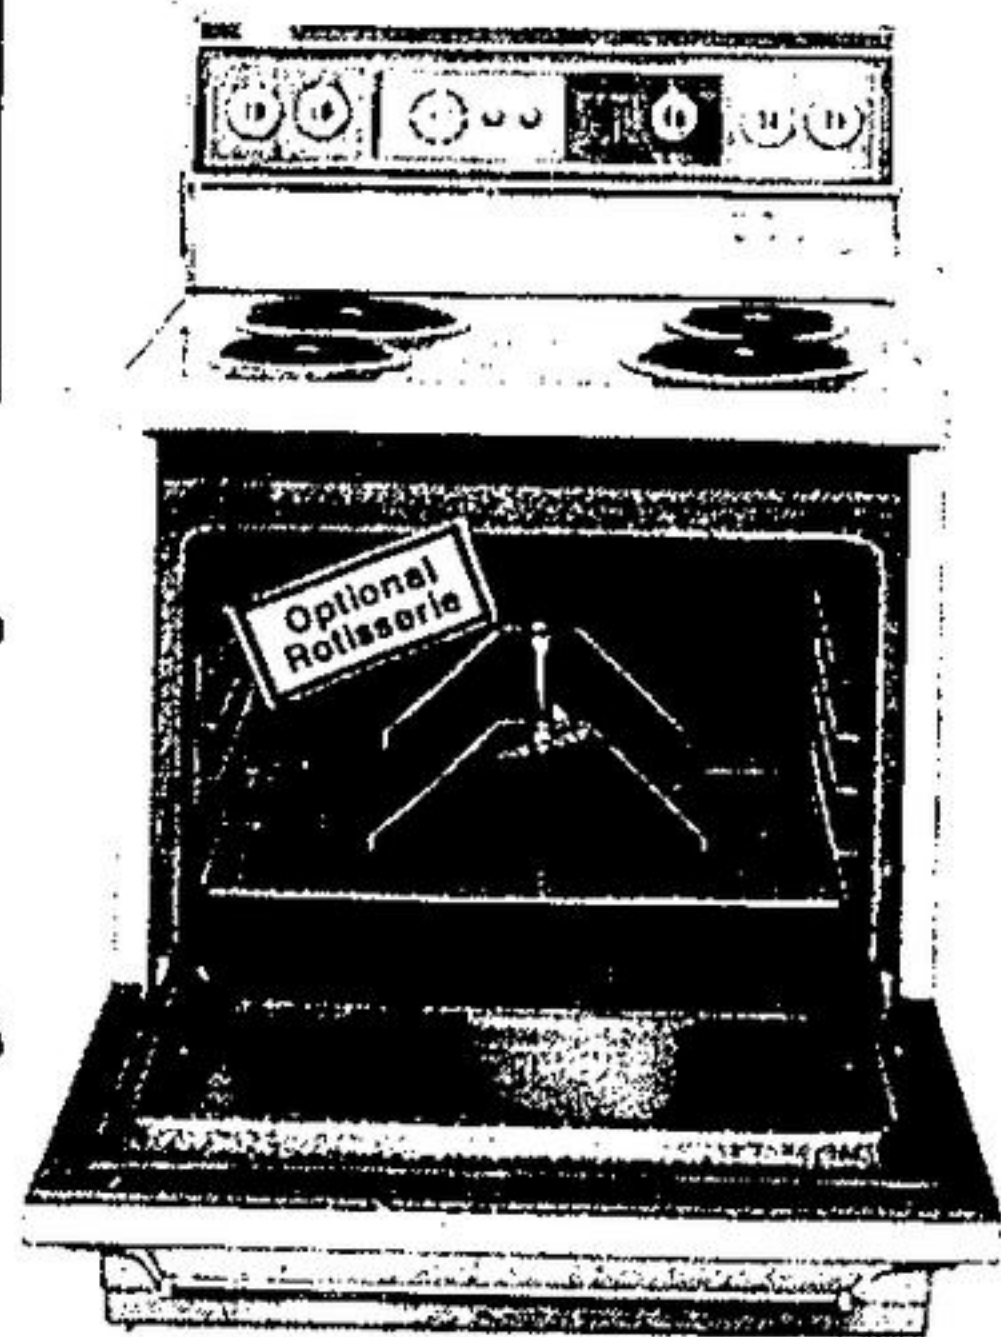

Due to low sale prices, a moderate delivery charge will be made on all larger items in this circular.

With Built-In Posture Board! 39" Mate's Bed Ensemble

\$166
Complete

Bed/storage combination includes 39" x 72" quilt-top mattress. Kiln-dried frame with built-in posture board, interchangeable head and footboards. 2 pull-out drawers with brass hardware. Salem-maple finish.

Bradford 10 Cu. Ft. Refrigerator

\$288 each

• 10 cu. ft. of storage space • 42 lb. capacity freezer compartment • Porcelain vegetable crisper • 2 chrome shelves • Sparkling white enamel finish. Full one year service contract, parts & labour included. White. Harvest Gold \$10 Extra.

Bradford Deluxe 30" Range

\$298 each
Harvest Gold \$10 Extra

• Oven timer and minute minder • Fluorescent cook top light • Deluxe elements • Full size oven with large window • Full One Year Service Contract • Parts & Labour included! • Size 47" H. x 30" W. x 26 3/4" D.