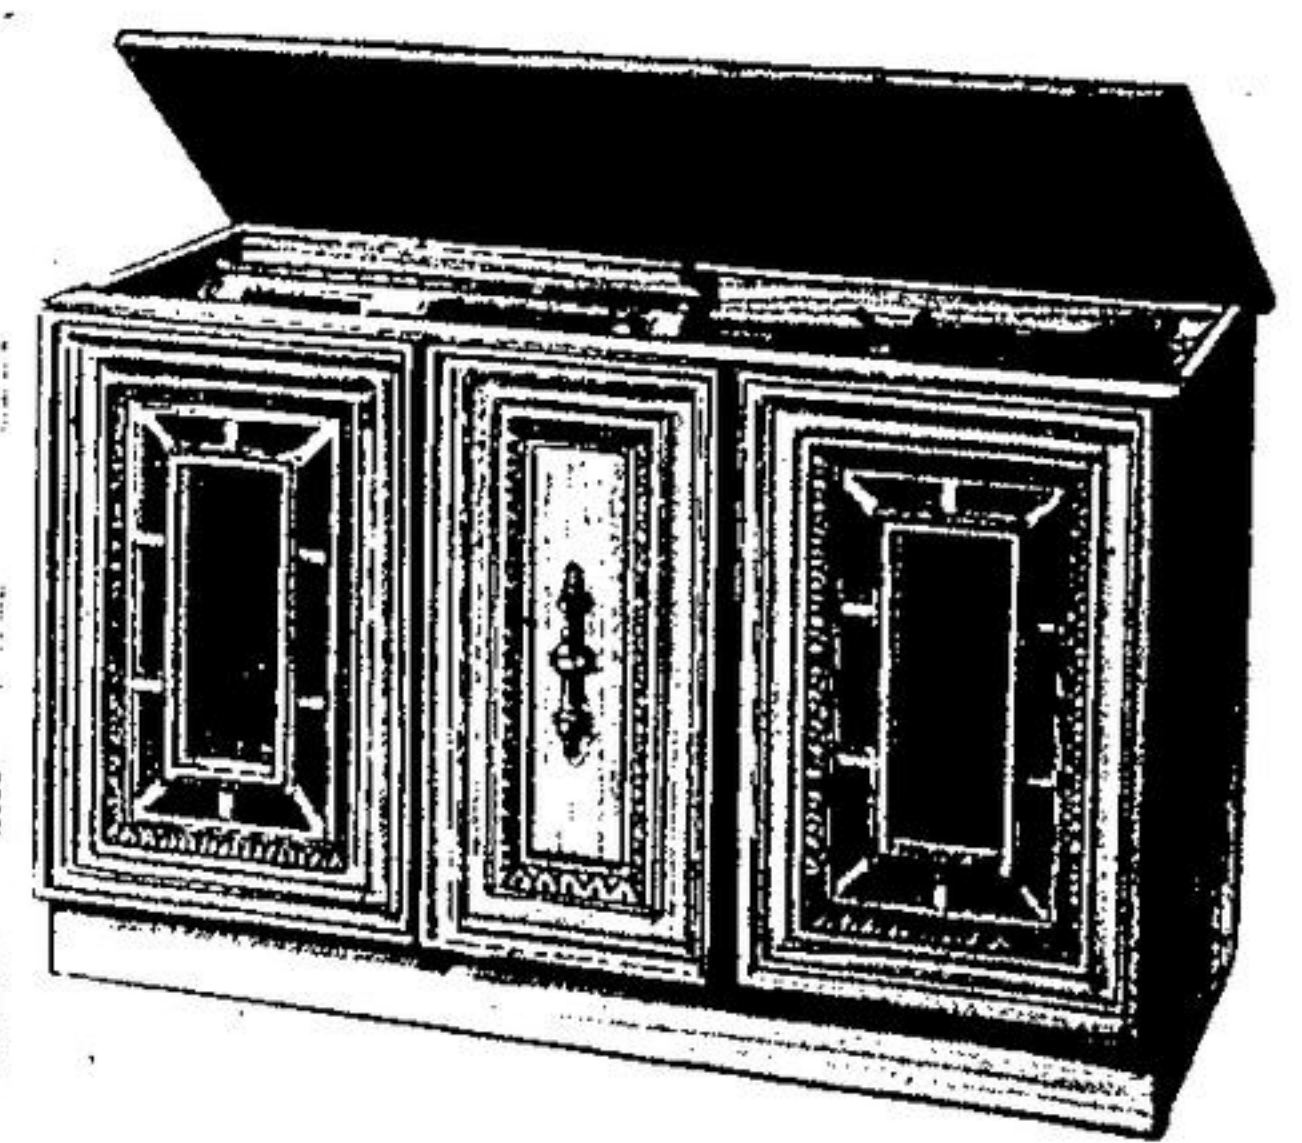

Special Purchase 40" Stereo Console In Mediterranean Design

$229 each

• 100% solid state AM/FM stereo receiver with 8 track player • 5 watts RMS output per channel • Deluxe BSR changer with cueing • 2 woofers, 2 tweeters. Walnut finished cabinet.

Limited Quantities No Rainchecks