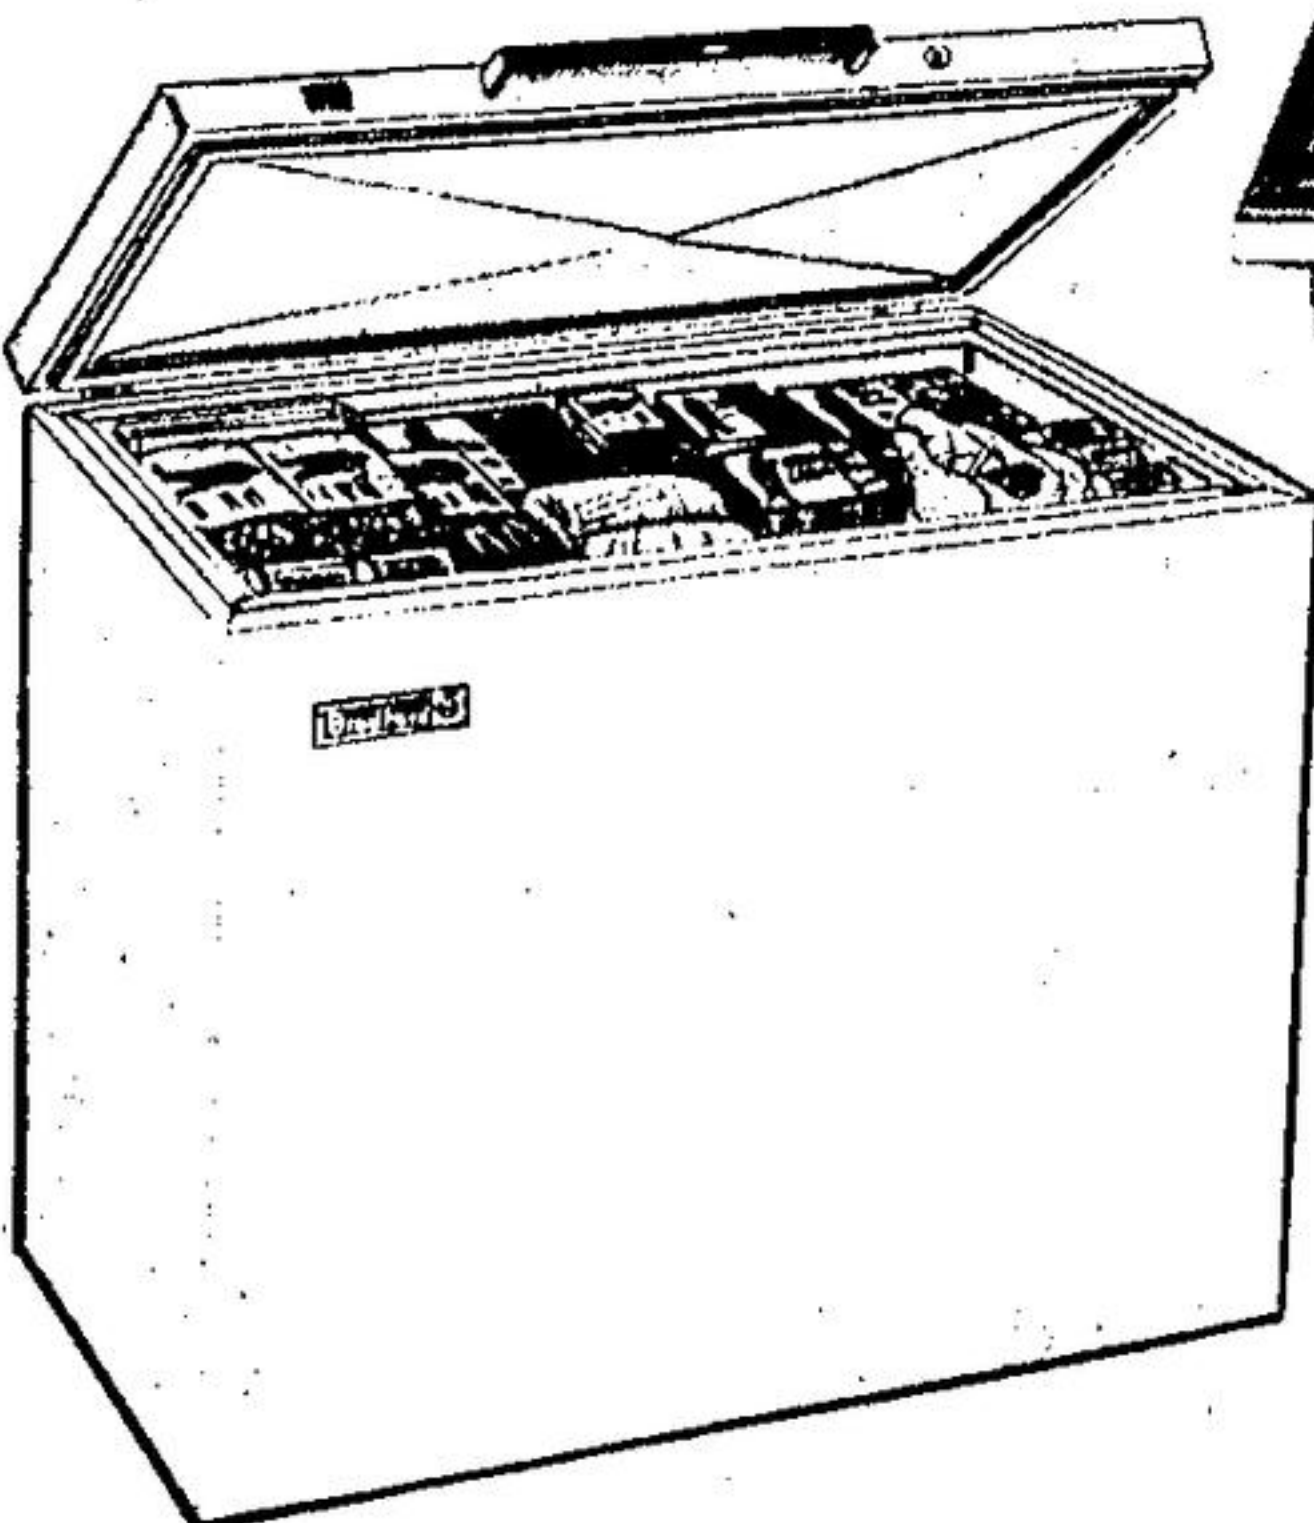

Bradford 10 Cu. Ft. Refrigerator

\$288 each

• 10 cu. ft. of storage space • 42 lb. capacity freezer compartment • Porcelain vegetable crisper • 2 chrome shelves • Sparkling white enamel finish. Full one year service contract, parts & labour included. White. Harvest Gold \$10 Extra.

Bradford Deluxe 30" Range

\$298 each
Harvest Gold \$10 Extra

• Oven timer and minute minder • Fluorescent cook top light • Deluxe elements • Full size oven with large window • Full One Year Service Contract • Parts & Labour included! • Size 47" H. x 30" W. x 26 3/4" D.