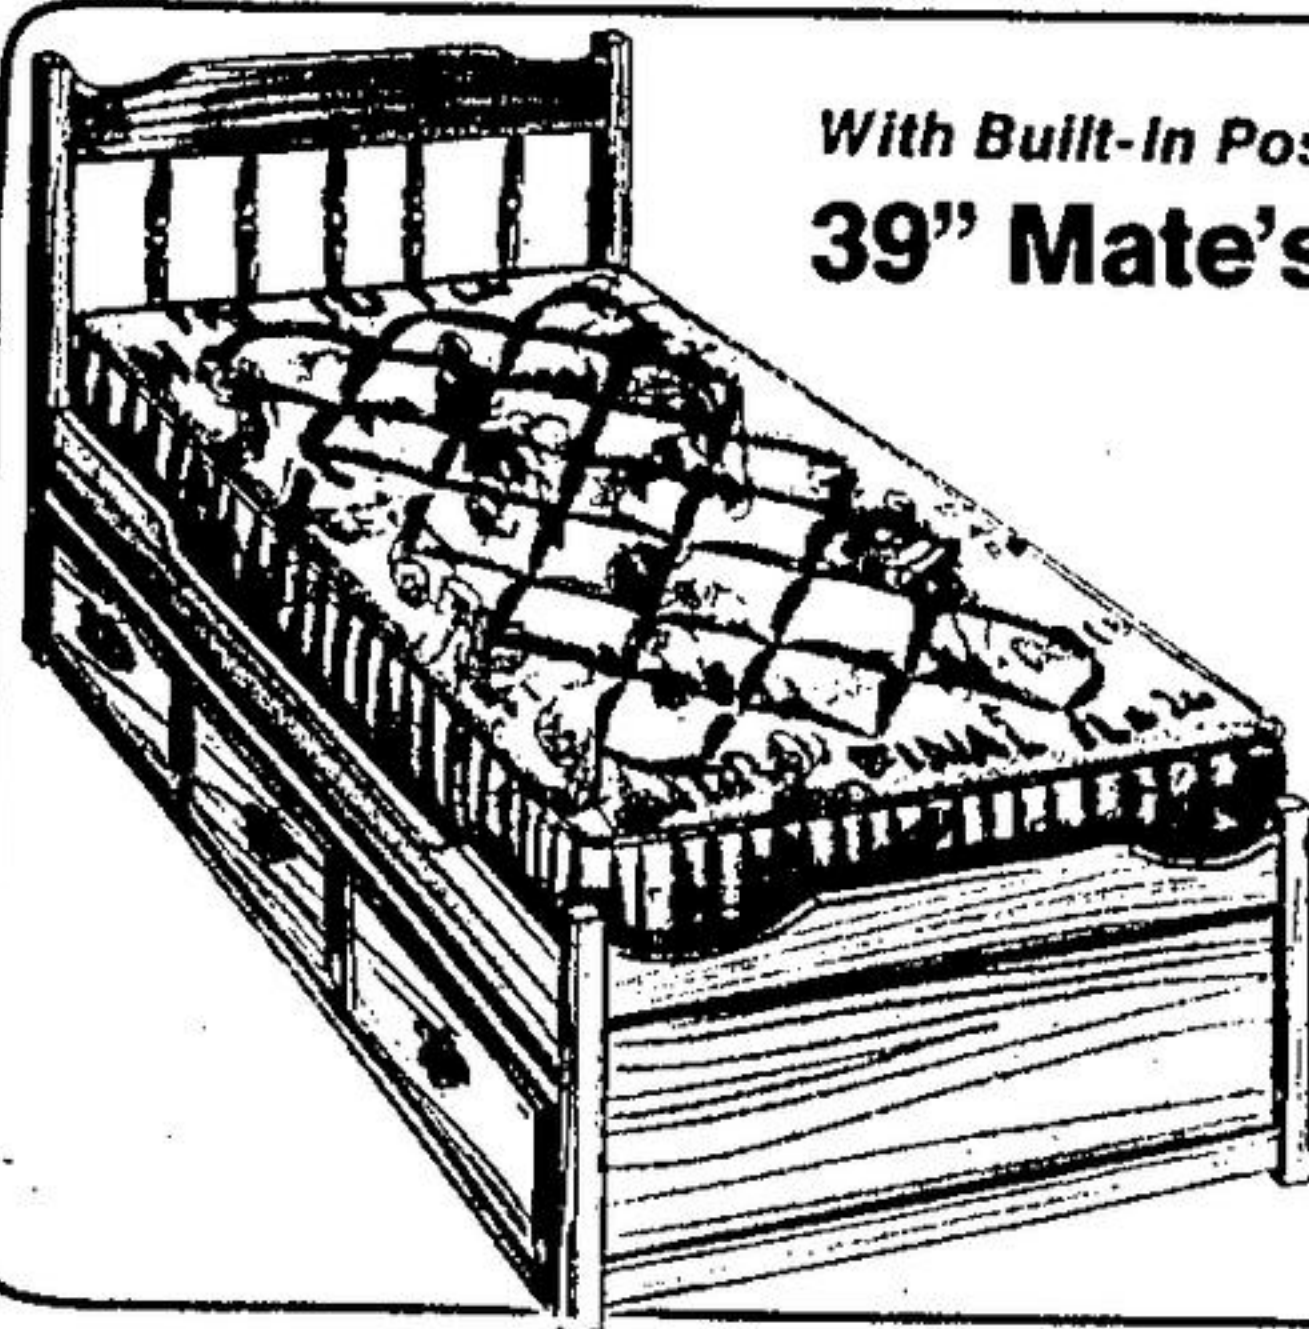

82" Sofa and Swivel Rocker Ensemble!

\$199

Neat, contemporary styling enhances the beauty of this 82" sofa and swivel rocker... and the comfort's built right in with no-sag spring support and reversible 5" foam cushions. So practical too with easy-care 100% "Herculon" olefin cover in brown, gold or green. Invest now in style, comfort and value!

Due to low sale prices, a moderate delivery charge will be made on all larger items in this circular.

With Built-In Posture Board! 39" Mate's Bed Ensemble

\$166
Complete

Bed/storage combination includes 39" x 72" quilt-top mattress. Kiln-dried frame with built-in posture board, interchangeable head and footboards. 2 pull-out drawers with brass hardware. Salem-maple finish.

SPECIAL PURCHASE!
LIMITED QUANTITIES
NO RAINCHECKS

Super-Value! 5-Piece Dinette Set

49⁹⁷
5-Pce Set

Priced for savings, this practical 5-piece dinette set features rectangular 30" x 42" solid table with simulated walnut-woodgrain top, complemented by 4 vinyl-upholstered chairs in floral patterns. Phenol-finished frames.