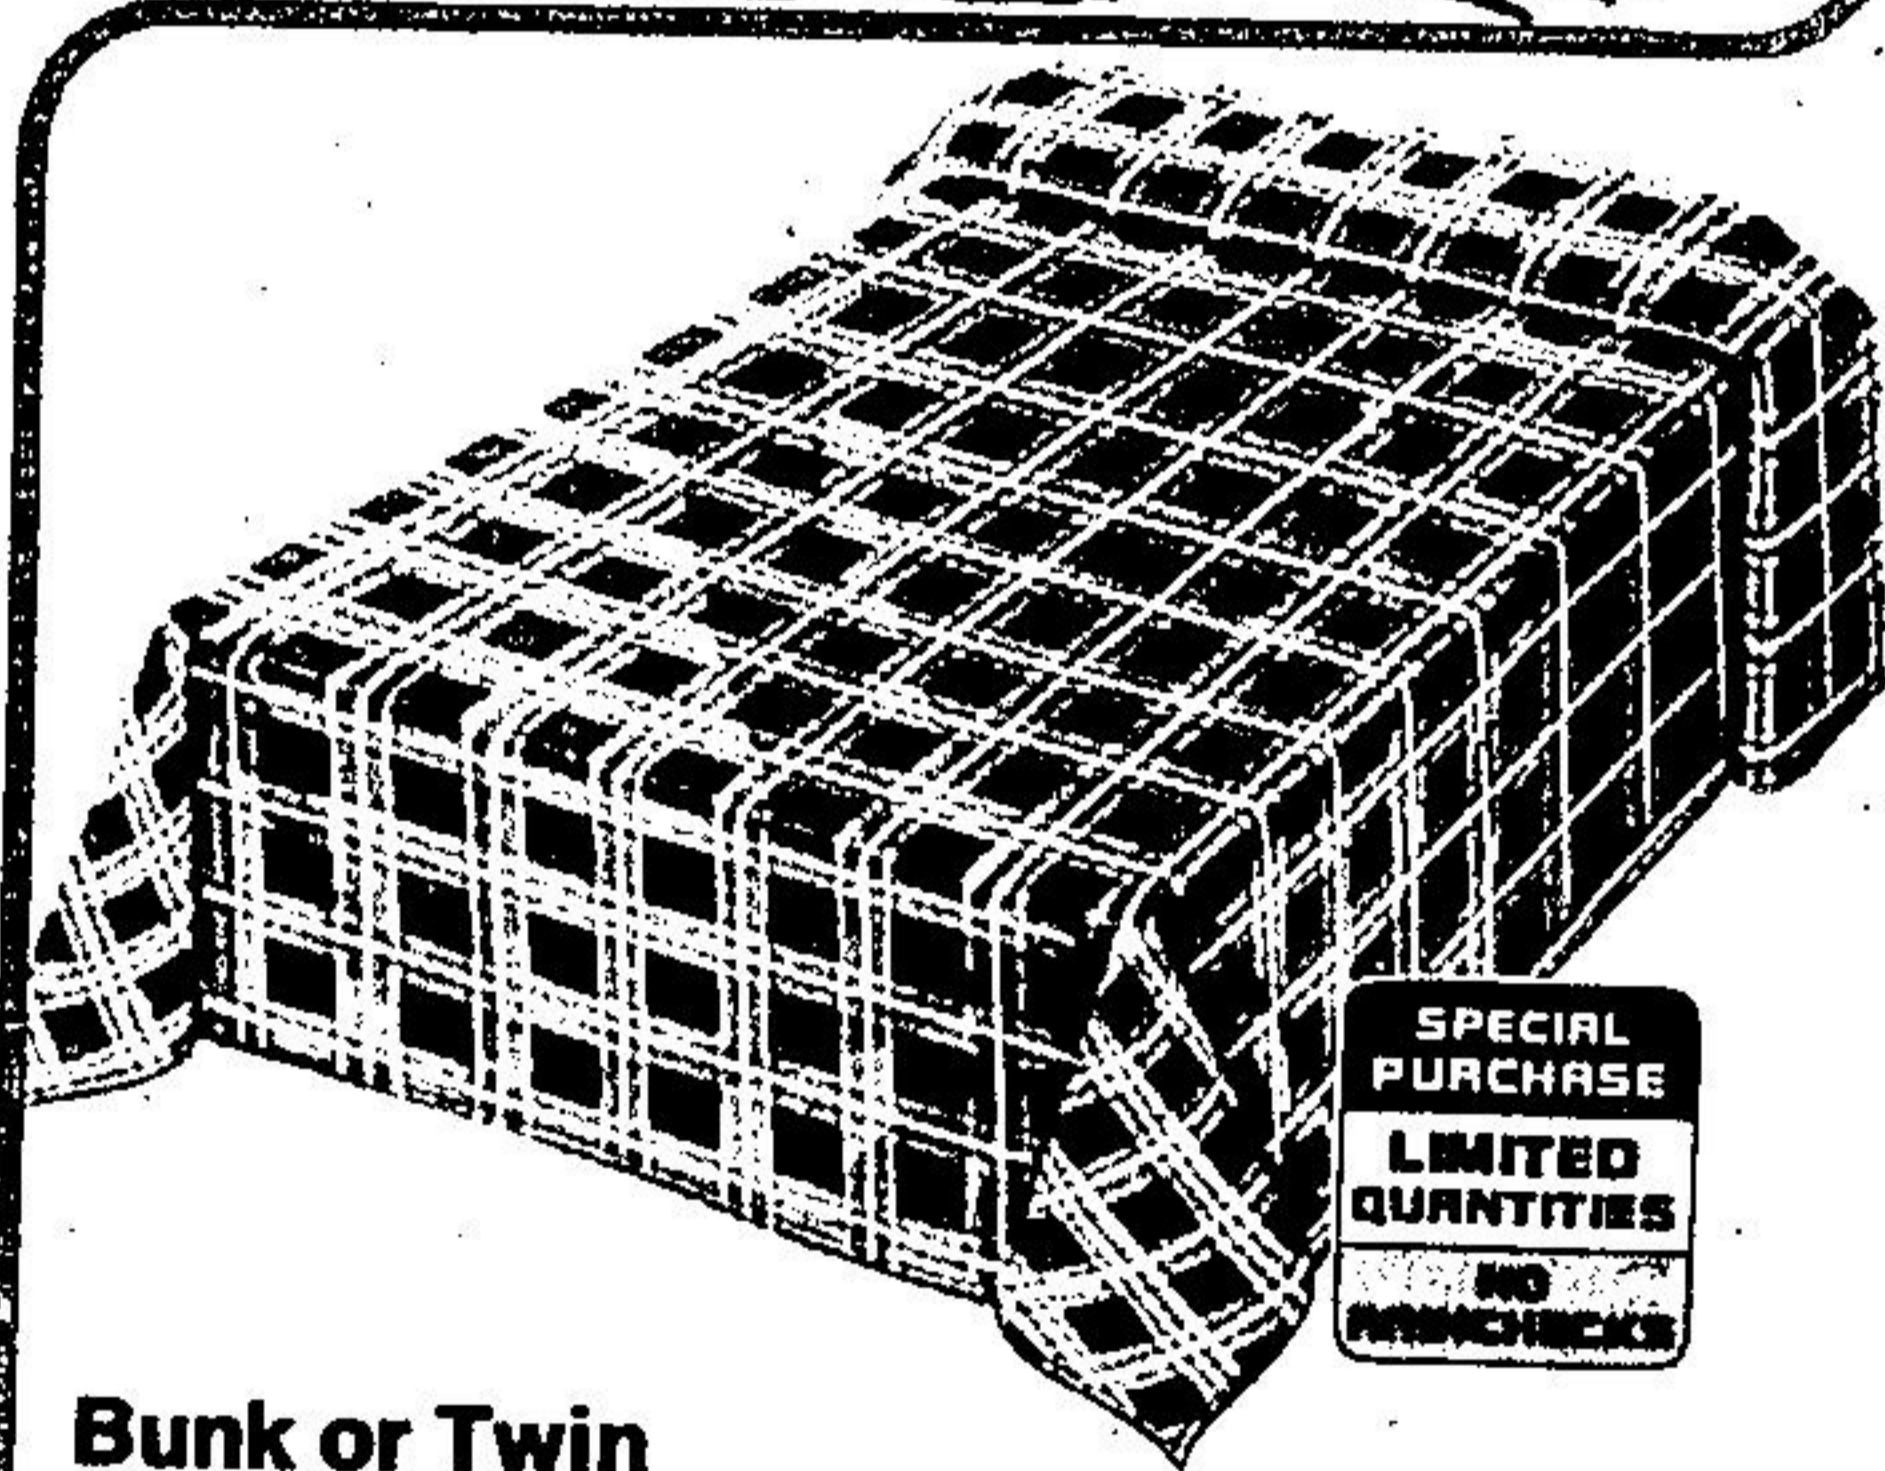

"Heritage" Fashion Sheet & Slip Ensembles

Double Bed Size

Twin Bed Size

16⁹⁴
set

12⁹⁴
set

Machine-washable, no-iron, luxurious 50% polyester/50% cotton. Choice of 5 floral patterns plus a check design in fashion colours. Each set contains one fitted and one flat sheet, plus 1 pillow slip for twin sets, two slips for double sets.

SPECIAL PURCHASE
LIMITED QUANTITIES
NO RAINCHECKS

Polyester Pillow

3⁹⁴
ea.

White 100% acetate ticking, with non-allergenic 100% polyester fill. Approx. 19" x 25".

SPECIAL PURCHASE
LIMITED QUANTITIES
NO RAINCHECKS

Shredded Foam Pillows

1⁵⁴
ea.

Non-allergenic shredded foam pillows. Attractive piece sewn-ticking in assorted prints and colours. Approx. 16" x 23".

SPECIAL PURCHASE
LIMITED QUANTITIES
NO RAINCHECKS

SPECIAL PURCHASE
LIMITED QUANTITIES
NO RAINCHECKS

Bunk or Twin

"Troubadour" Bedspread

Machine washable 100% cotton woven check design. Your choice of bunk, approx. 70" x 100", or twin, approx. 80" x 100" sizes. Brown, orange, blue, green. Great for furniture throws too!