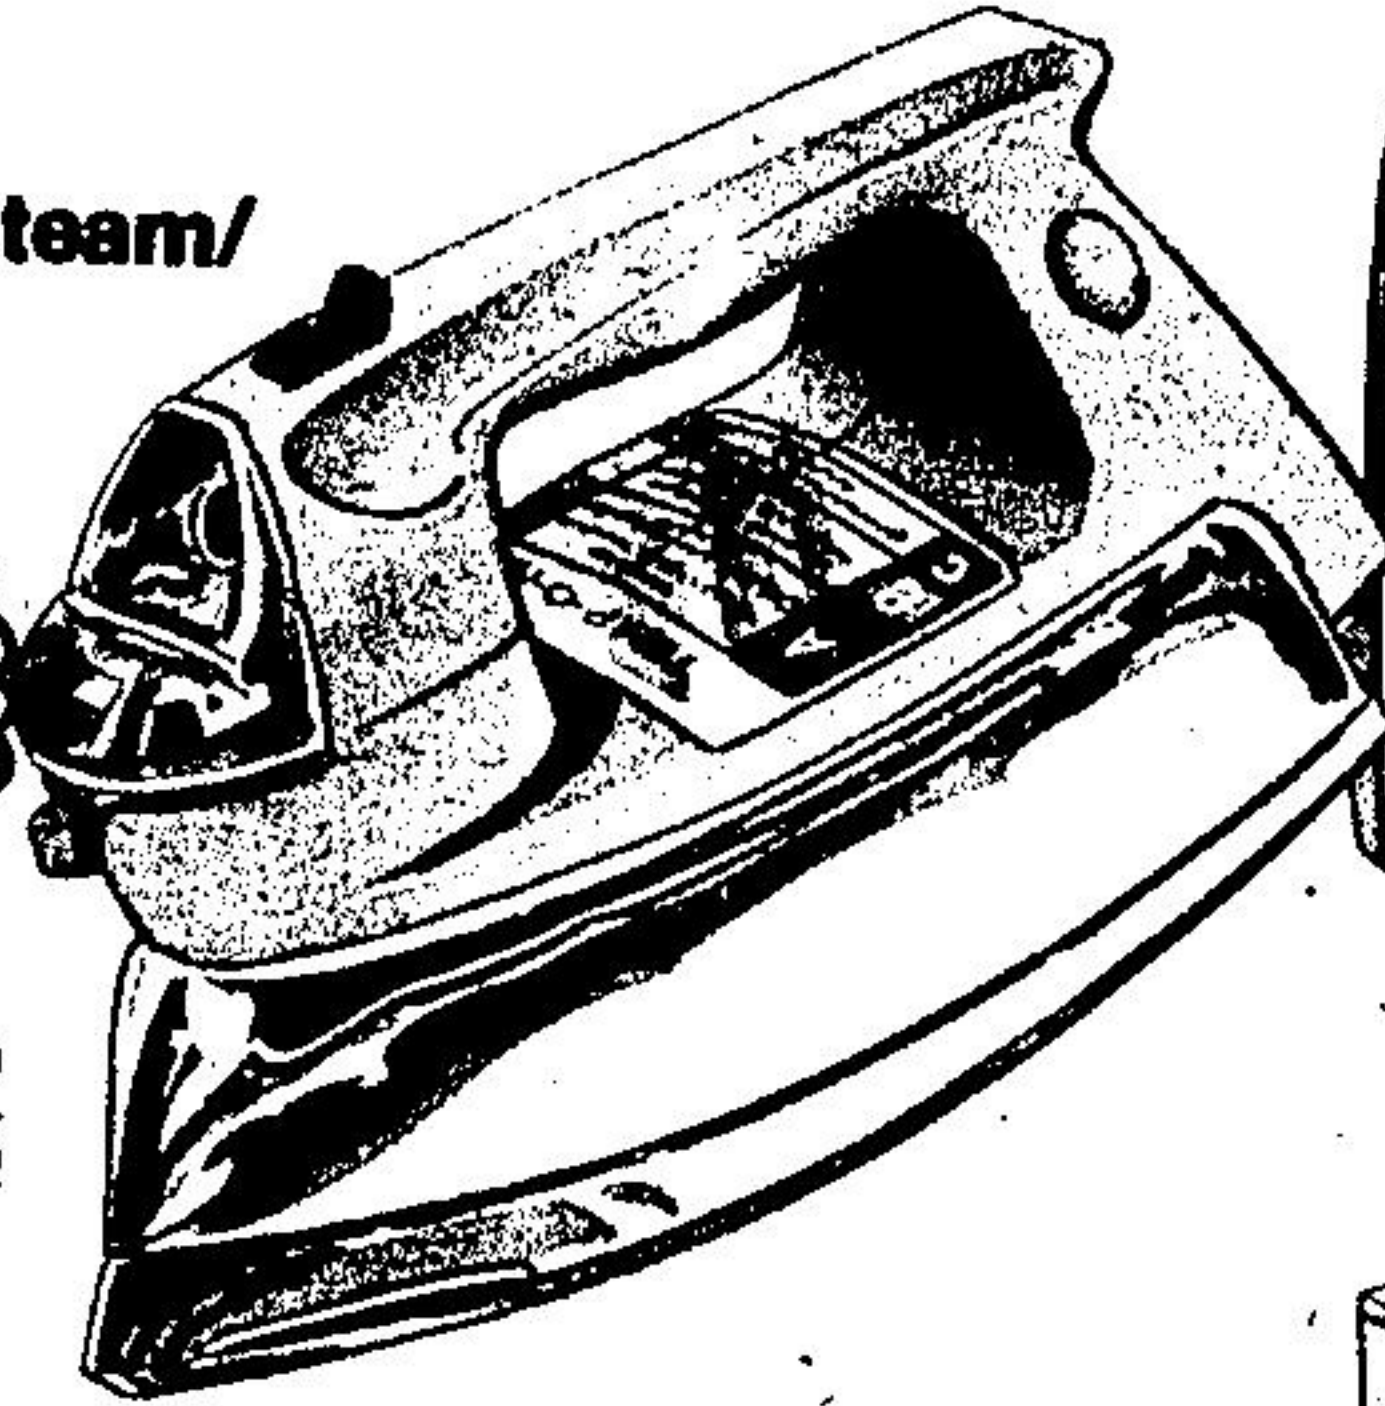

**Bradford Steam/  
Dry Iron**

SAVE '3  
**15<sup>84</sup>**

A steam or dry iron with a full fabric-range selector! Fashion colours.

**Bradford  
2-Slice  
Toaster**

SAVE '3  
**16<sup>84</sup>**

Toast 'as-you-like-it' with easy thermostat control. Lift-out crumb finish, gold or avocado trim.

**"Sunbeam"  
Electric  
Kettle**

SPECIAL  
PURCHASE  
**14<sup>94</sup>**

2 Qt. capacity with automatic shut-off and reset, integrated handle, top and spout. Harvest gold. Limited Quantities. No Rain-checks.