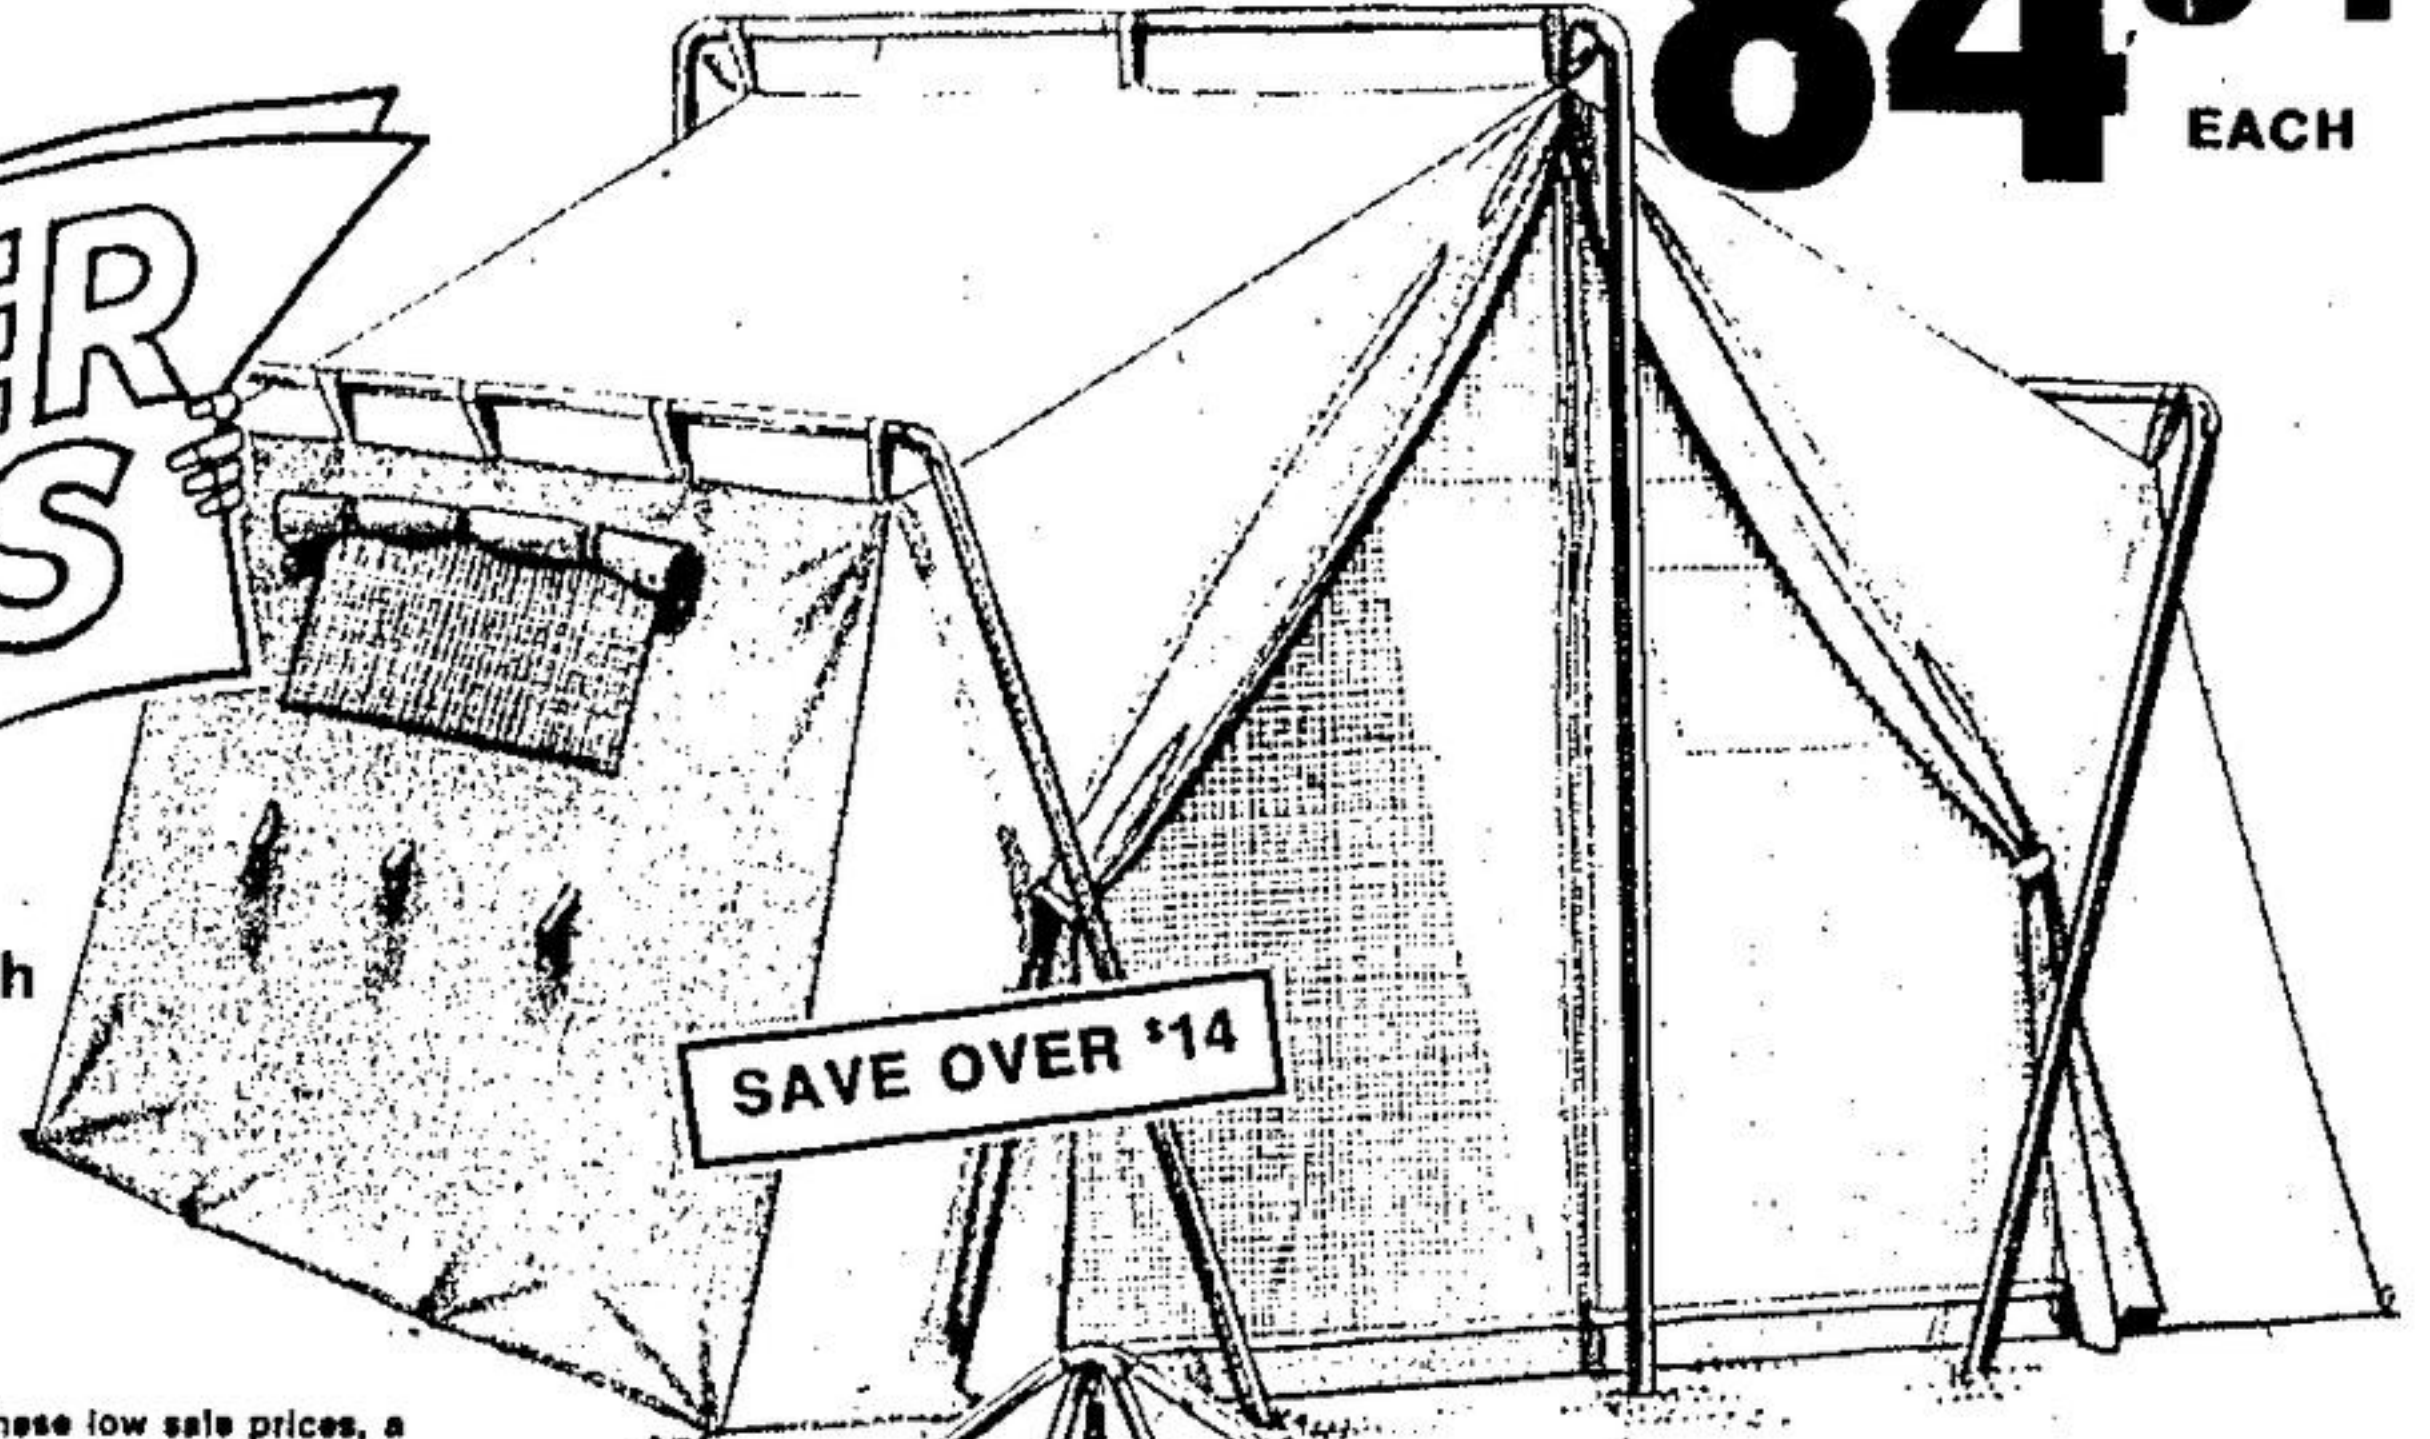

TREMENDOUS VALUE!

**97<sup>84</sup>**

Due to these low sale prices, a moderate delivery charge will be made on all larger items in this circular.

**12' X 8' "Tamarack" Hi-Wall Tent**

By John Leckle

Features attractive yellow 100% cotton drill roof with sturdy orange cotton tent fabric walls and storm flaps. Vinyl-coated Fiberglass screening, sewn-in washable floor. Poles, pegs included.

**84<sup>94</sup>** EACH

SAVE OVER \$14

**"Woods" Deluxe 9' x 9' Tourist Tent With Outside Frame**

REAL SUMMER VALUE

**64<sup>94</sup>** EACH

A favourite with experienced campers because of its easy-to-erect outside metal frame. Features lots of headroom, with 6" canopy, zipped front door and window storm flaps. Sewn in floor. Green walls with yellow roof. Poles, pegs included.

SAVE OVER \$9

**Camp Cots In Solids Or Florals**

Comfortable 72" x 24" size with rust-proofed tubular metal, 5-position folding frame and 100% cotton canvas cover in solid or floral shades.

Save \$2

**11<sup>94</sup>** EACH